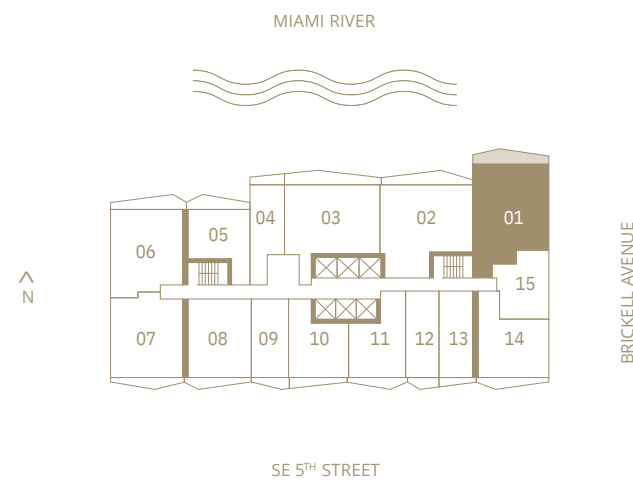

VICEROY BRICKELL

THE RESIDENCES

Residence 01

2 BEDROOMS | 2 BATHROOMS
 LEVELS 15 TO 42
 NORTHEAST EXPOSURE

INTERIOR
 1,217 SF | 113.06 M2

TERRACE
 141 SF | 13.10 M2

TOTAL
 1,358 SF | 113.06 M2

VICEROY BRICKELL

THE RESIDENCES

Residence 02

2 BEDROOMS | 2 BATHROOMS
 LEVELS 15 TO 42
 NORTHEAST EXPOSURE

INTERIOR
 1,286 SF | 119.47 M2

TERRACE
 161 SF | 14.96 M2

TOTAL
 1,447 SF | 134.43 M2

VICEROY BRICKELL

THE RESIDENCES