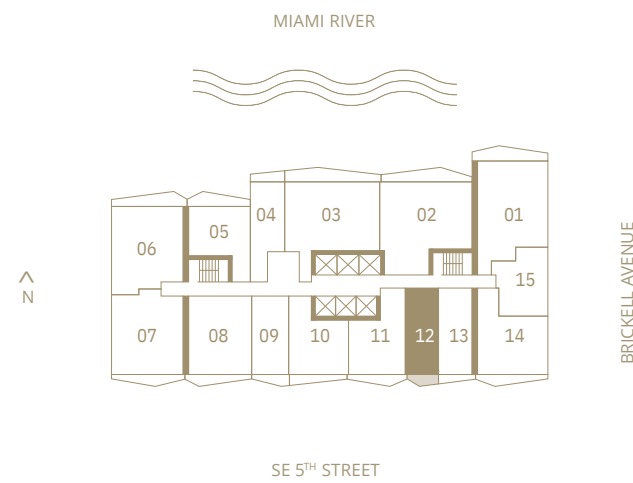

THE RESIDENCES

Residence 12

STUDIO | 1 BATHROOM
LEVELS 15 TO 42
SOUTH EXPOSURE

INTERIOR
489 SQ. FT. | 45.43 SQM

TERRACE
53 SQ. FT. | 4.92 SQM

TOTAL
542 SQ. FT. | 50.35 SQM

VICEROY BRICKELL

THE RESIDENCES