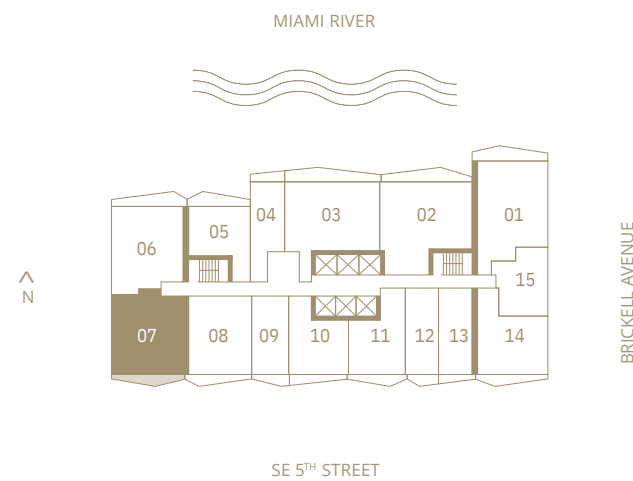

VICEROY BRICKELL

THE RESIDENCES

Residence 07

2 BEDROOMS | 2 BATHROOMS
LEVELS 15 TO 42
SOUTHWEST EXPOSURE

INTERIOR
1,030 SQ. FT. | 95.69 SQM

TERRACE
104 SQ. FT. | 9.66 SQM

TOTAL
1,134 SQ. FT. | 105.35 SQM