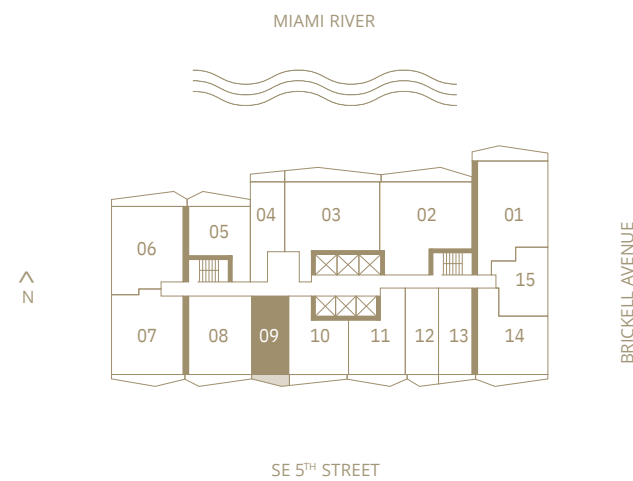

VICEROY BRICKELL

THE RESIDENCES

Residence 09

STUDIO | 1 BATHROOM
LEVELS 15 TO 42
SOUTH EXPOSURE

INTERIOR
485 SQ. FT. | 45.06 SQM

TERRACE
57 SQ. FT. | 5.30 SQM

TOTAL
542 SQ. FT. | 50.35 SQM