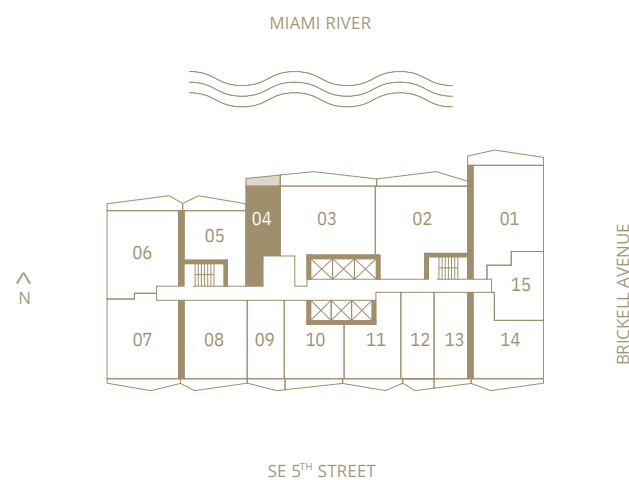

VICEROY BRICKELL

THE RESIDENCES

Residence 04

STUDIO | 1 BATHROOM
LEVELS 15 TO 42
NORTH EXPOSURE

INTERIOR
519 SQ. FT. | 48.22 SQM

TERRACE
57 SQ. FT. | 5.30 SQM

TOTAL
576 SQ. FT. | 53.51 SQM