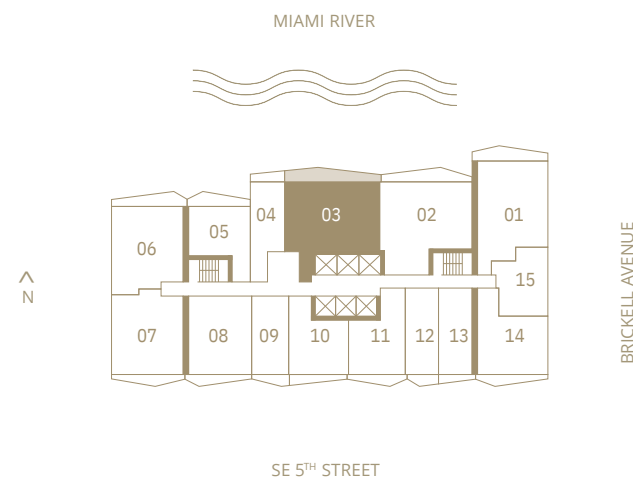

VICEROY BRICKELL

THE RESIDENCES

Residence 01

2 BEDROOMS | 2 BATHROOMS
 LEVELS 15 TO 42
 NORTHEAST EXPOSURE

INTERIOR
 1,217 SF | 113.06 M2

TERRACE
 141 SF | 13.10 M2

TOTAL
 1,358 SF | 113.06 M2

VICEROY BRICKELL

THE RESIDENCES

Residence 02

2 BEDROOMS | 2 BATHROOMS
 LEVELS 15 TO 42
 NORTHEAST EXPOSURE

INTERIOR
 1,286 SF | 119.47 M2

TERRACE
 161 SF | 14.96 M2

TOTAL
 1,447 SF | 134.43 M2

VICEROY BRICKELL

THE RESIDENCES

Residence 03

2 BEDROOMS | 2 BATHROOMS
 LEVELS 15 TO 42
 NORTH EXPOSURE

INTERIOR
 1,235 SQ. FT. | 114.74 SQM

TERRACE
 187 SQ. FT. | 17.37 SQM

TOTAL
 1,422 SQ. FT. | 132.11 SQM

VICEROY BRICKELL

THE RESIDENCES