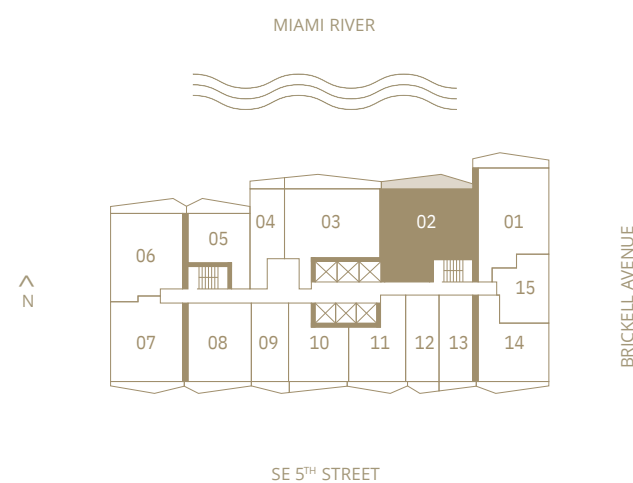

VICEROY BRICKELL

THE RESIDENCES

Residence 01

2 BEDROOMS | 2 BATHROOMS
 LEVELS 15 TO 42
 NORTHEAST EXPOSURE

INTERIOR
 1,217 SF | 113.06 M2

TERRACE
 141 SF | 13.10 M2

TOTAL
 1,358 SF | 113.06 M2

VICEROY BRICKELL

THE RESIDENCES

Residence 02

2 BEDROOMS | 2 BATHROOMS
 LEVELS 15 TO 42
 NORTHEAST EXPOSURE

INTERIOR
 1,286 SF | 119.47 M2

TERRACE
 161 SF | 14.96 M2

TOTAL
 1,447 SF | 134.43 M2

VICEROY BRICKELL

THE RESIDENCES

Residence 03

2 BEDROOMS | 2 BATHROOMS
 LEVELS 15 TO 42
 NORTH EXPOSURE

INTERIOR
 1,235 SQ. FT. | 114.74 SQM

TERRACE
 187 SQ. FT. | 17.37 SQM

TOTAL
 1,422 SQ. FT. | 132.11 SQM

VICEROY BRICKELL

THE RESIDENCES