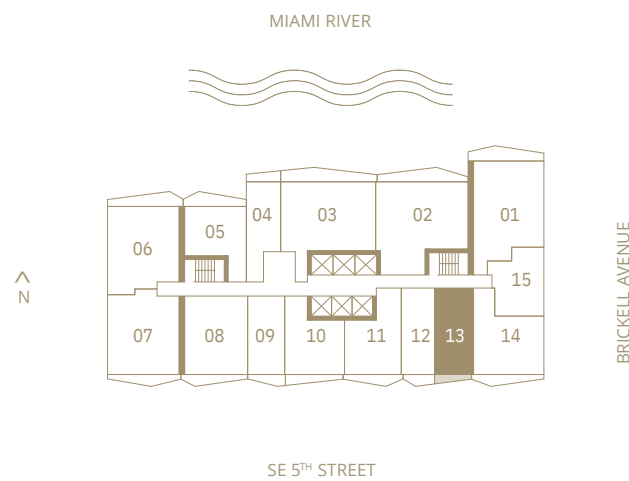

VICEROY BRICKELL

THE RESIDENCES

Residence 13

STUDIO | 1 BATHROOM
LEVELS 15 TO 42
SOUTH EXPOSURE

INTERIOR
539 SQ. FT. | 50.07 SQM

TERRACE
45 SQ. FT. | 4.18 SQM

TOTAL
584 SQ. FT. | 54.26 SQM