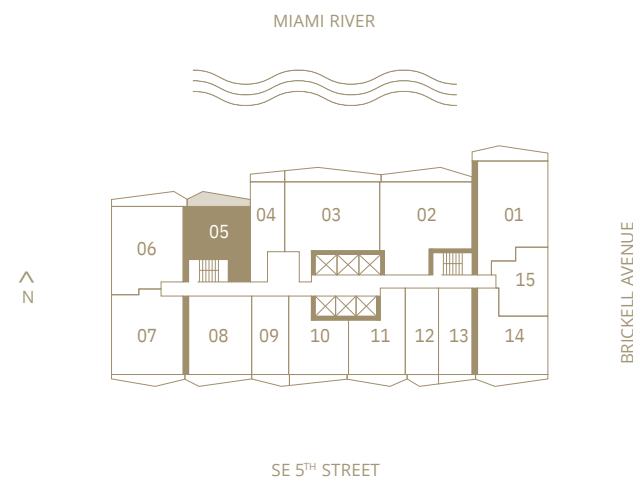

VICEROY BRICKELL

THE RESIDENCES

Residence 05

1 BEDROOM | 1 BATHROOM
LEVELS 15 TO 42
NORTH EXPOSURE

INTERIOR
670 SQ. FT. | 62.25 SQM

TERRACE
117 SQ. FT. | 10.87 SQM

TOTAL
787 SQ. FT. | 73.25 SQM