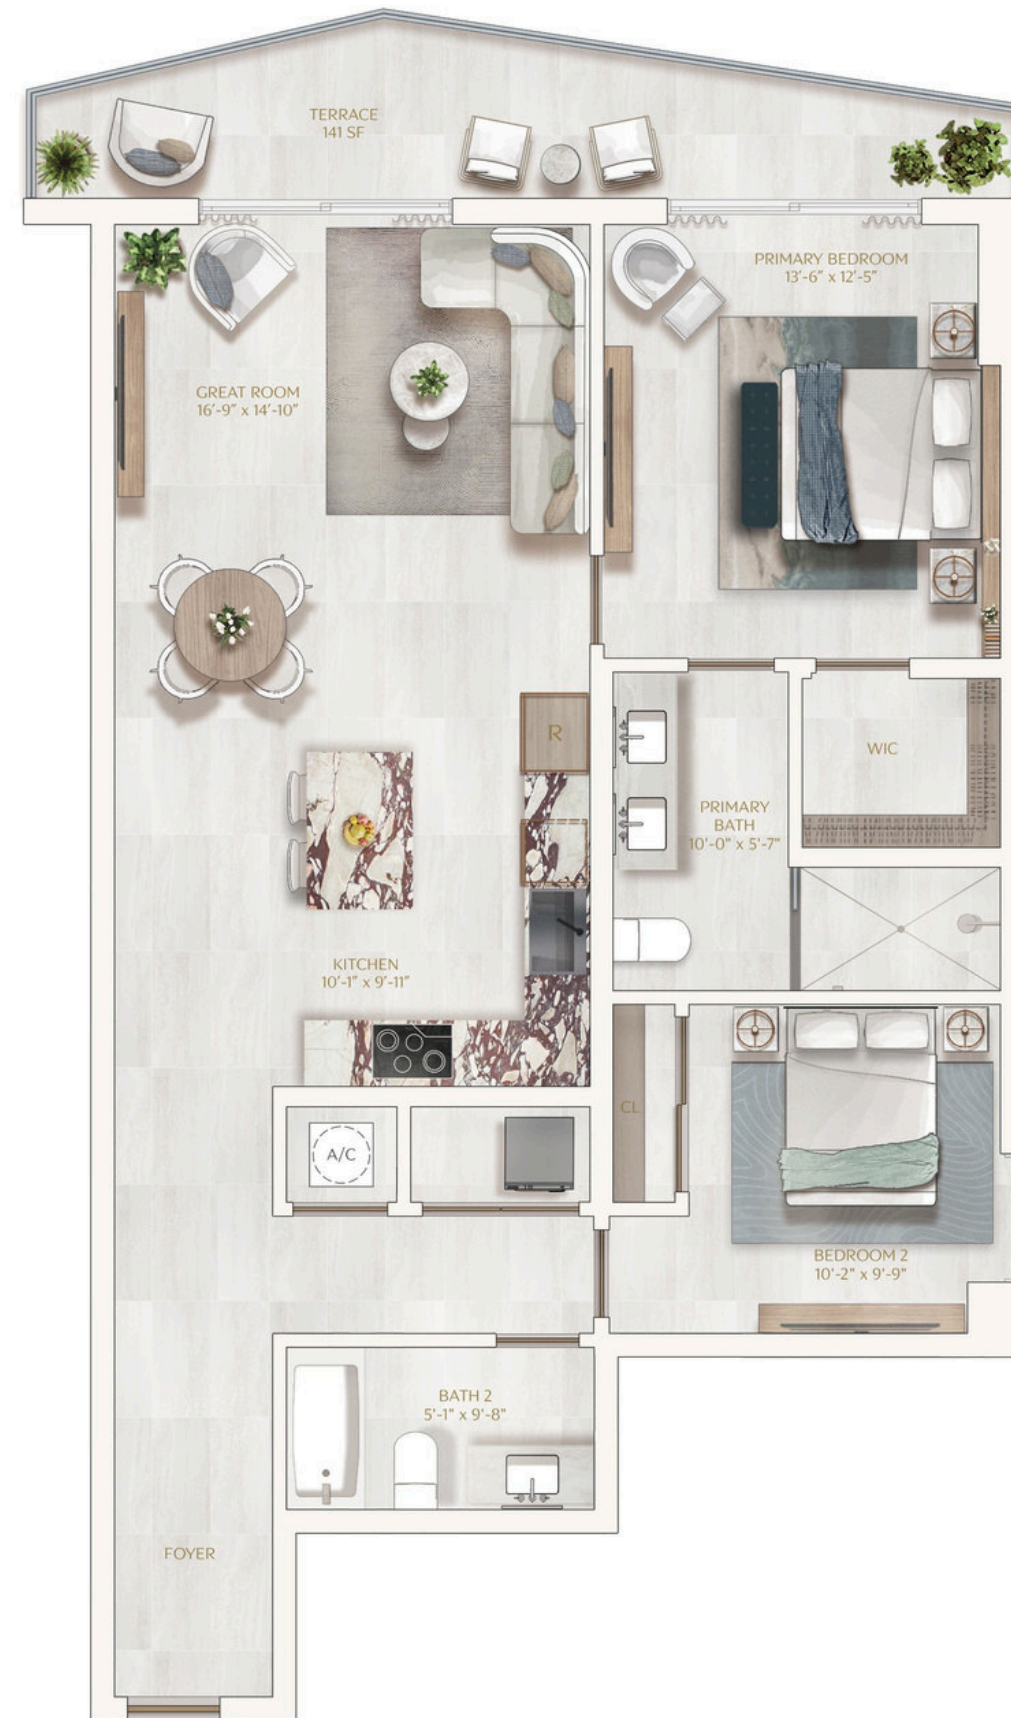

VICEROY BRICKELL

THE RESIDENCES

Residence 01

2 BEDROOMS | 2 BATHROOMS
 LEVELS 15 TO 42
 NORTHEAST EXPOSURE

INTERIOR
 1,217 SF | 113.06 M2

TERRACE
 141 SF | 13.10 M2

TOTAL
 1,358 SF | 113.06 M2

VICEROY BRICKELL

THE RESIDENCES

Residence 02

2 BEDROOMS | 2 BATHROOMS
 LEVELS 15 TO 42
 NORTHEAST EXPOSURE

INTERIOR
 1,286 SF | 119.47 M2

TERRACE
 161 SF | 14.96 M2

TOTAL
 1,447 SF | 134.43 M2

VICEROY BRICKELL

THE RESIDENCES

Residence 03

2 BEDROOMS | 2 BATHROOMS
 LEVELS 15 TO 42
 NORTH EXPOSURE

INTERIOR
 1,235 SQ. FT. | 114.74 SQM

TERRACE
 187 SQ. FT. | 17.37 SQM

TOTAL
 1,422 SQ. FT. | 132.11 SQM

VICEROY BRICKELL

THE RESIDENCES

Residence 04

STUDIO | 1 BATHROOM
LEVELS 15 TO 42
NORTH EXPOSURE

INTERIOR
519 SQ. FT. | 48.22 SQM

TERRACE
57 SQ. FT. | 5.30 SQM

TOTAL
576 SQ. FT. | 53.51 SQM

VICEROY BRICKELL

THE RESIDENCES

Residence 05