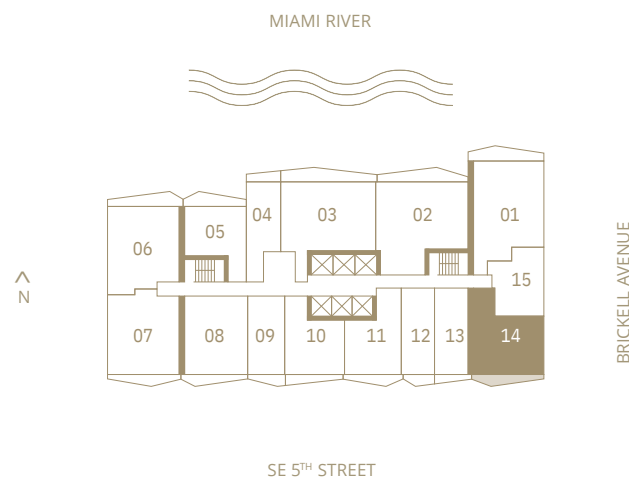

VICEROY BRICKELL

THE RESIDENCES

Residence 14

1 BEDROOM | 1 BATHROOM
LEVELS 15 TO 42
SOUTHEAST EXPOSURE

INTERIOR
833 SQ. FT. | 77.39 SQM

TERRACE
102 SQ. FT. | 9.48 SQM

TOTAL
935 SQ. FT. | 86.86 SQM