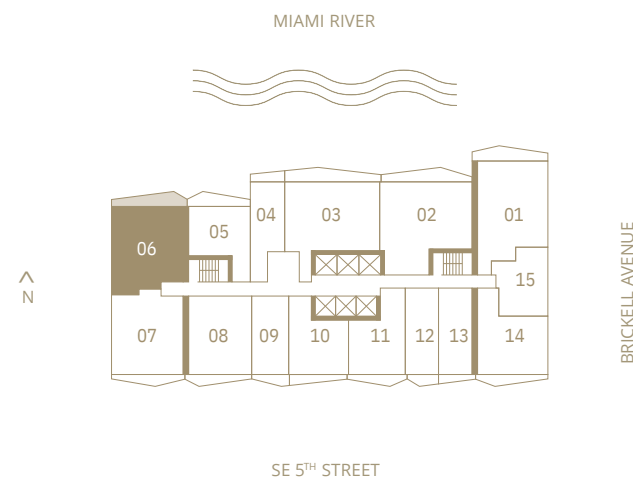

VICEROY BRICKELL

THE RESIDENCES

Residence 06

2 BEDROOMS | 2 BATHROOMS
LEVELS 15 TO 42
NORTHWEST EXPOSURE

INTERIOR
1,041 SQ. FT. | 96.71 SQM

TERRACE
138 SQ. FT. | 12.82 SQM

TOTAL
1,179 SQ. FT. | 109.53 SQM