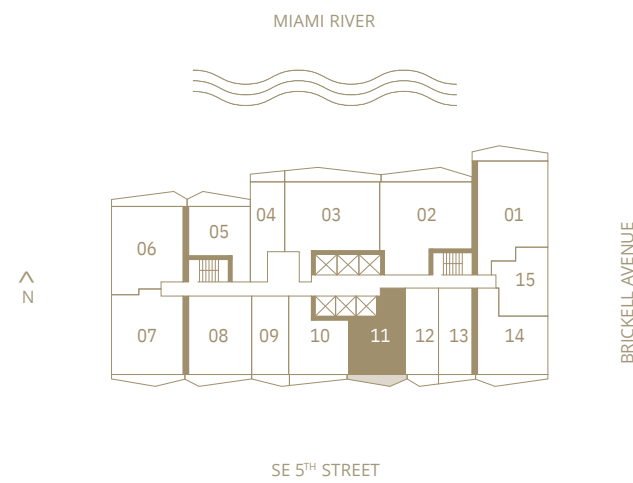

VICEROY BRICKELL

THE RESIDENCES

Residence 11

1 BEDROOM | 1 BATHROOM
LEVELS 15 TO 42
SOUTH EXPOSURE

INTERIOR
 699 SQ. FT. | 64.94 SQM

TERRACE
 85 SQ. FT. | 7.90 SQM

TOTAL
 784 SQ. FT. | 72.84 SQM

VICEROY BRICKELL