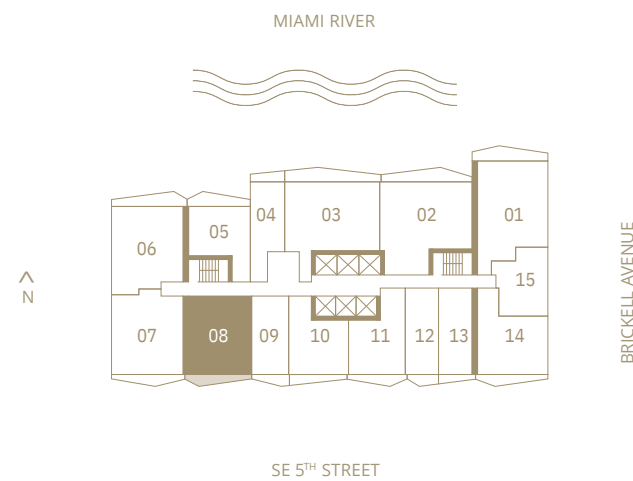

INTERIOR
 1,030 SQ. FT. | 95.69 SQM

TERRACE
 104 SQ. FT. | 9.66 SQM

TOTAL
 1,134 SQ. FT. | 105.35 SQM

VICEROY BRICKELL

THE RESIDENCES

Residence 08

1 BEDROOM | 1 BATHROOM
LEVELS 15 TO 42
SOUTH EXPOSURE

INTERIOR
862 SQ. FT. | 80.08 SQM

TERRACE
96 SQ. FT. | 8.92 SQM

TOTAL
958 SQ. FT. | 89 SQM

VICEROY BRICKELL

THE RESIDENCES

Residence 09

STUDIO | 1 BATHROOM
LEVELS 15 TO 42
SOUTH EXPOSURE

INTERIOR
485 SQ. FT. | 45.06 SQM

TERRACE
57 SQ. FT. | 5.30 SQM