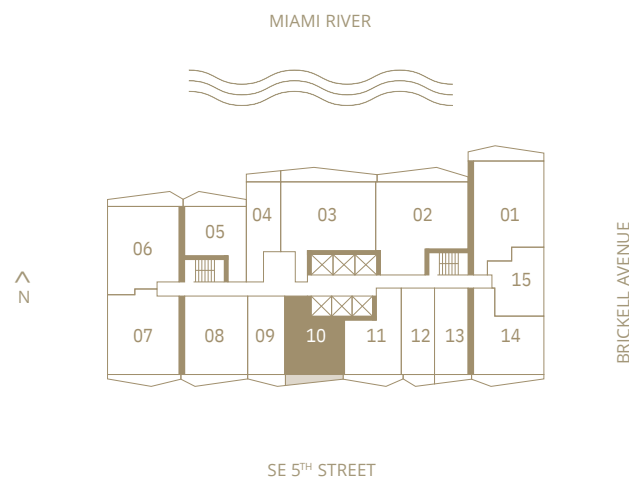

TOTAL
542 SQ. FT. | 50.35 SQM

VICEROY BRICKELL

THE RESIDENCES

Residence 10

1 BEDROOM | 1 BATHROOM
 LEVELS 15 TO 42
 SOUTH EXPOSURE

INTERIOR
 686 SQ. FT. | 63.73 SQM

TERRACE
 78 SQ. FT. | 7.25 SQM

TOTAL
 764 SQ. FT. | 70.98 SQM

VICEROY BRICKELL

THE RESIDENCES

Residence 11

1 BEDROOM | 1 BATHROOM
LEVELS 15 TO 42
SOUTH EXPOSURE

INTERIOR
 699 SQ. FT. | 64.94 SQM

TERRACE
 85 SQ. FT. | 7.90 SQM

TOTAL
 784 SQ. FT. | 72.84 SQM

VICEROY BRICKELL