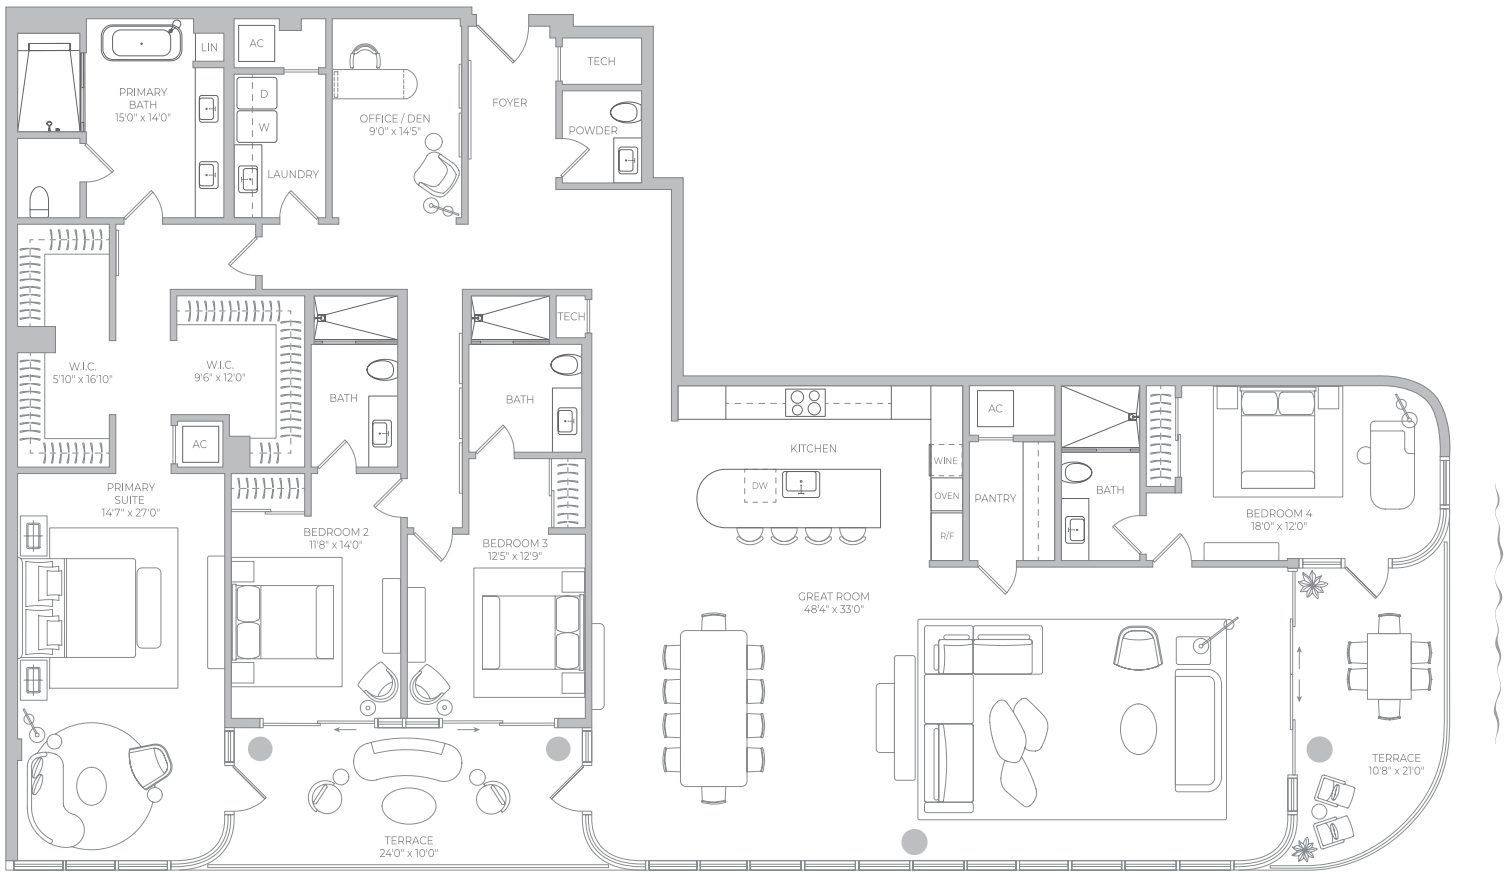

Biscayne Bay

Residence B

Levels 2-9

2 Bedrooms + Office/Den

3 Bathrooms

Powder Room

Interior	2,794 f ²	259.57 m ²
Terrace	438 f ²	40.69 m ²
Total	3,232 f ²	300.26 m ²

Residence C

Levels 2-9

4 Bedrooms + Office/Den

4 Bathrooms

Powder Room

Interior	4,085 f ²	379.51 m ²
Terrace	455 f ²	42.27 m ²
Total	4,540 f ²	421.78 m ²

Biscayne Bay Views

Residence D

Levels 2-9

3 Bedrooms + Office/Den

3 Bathrooms

Powder Room

Interior 3,626 f² 336.87 m²

Terrace 379 f² 35.21 m²

Total 4,005 f² 372.08 m²

Biscayne Bay Views

Residence E

Levels 2-9

2 Bedrooms + Office/Den

2 Bathrooms

Powder Room

Interior 2,238 f² 207.92 m²

Terrace 304 f² 28.24 m²

Total 2,542 f² 236.16 m²

Biscayne Bay Views