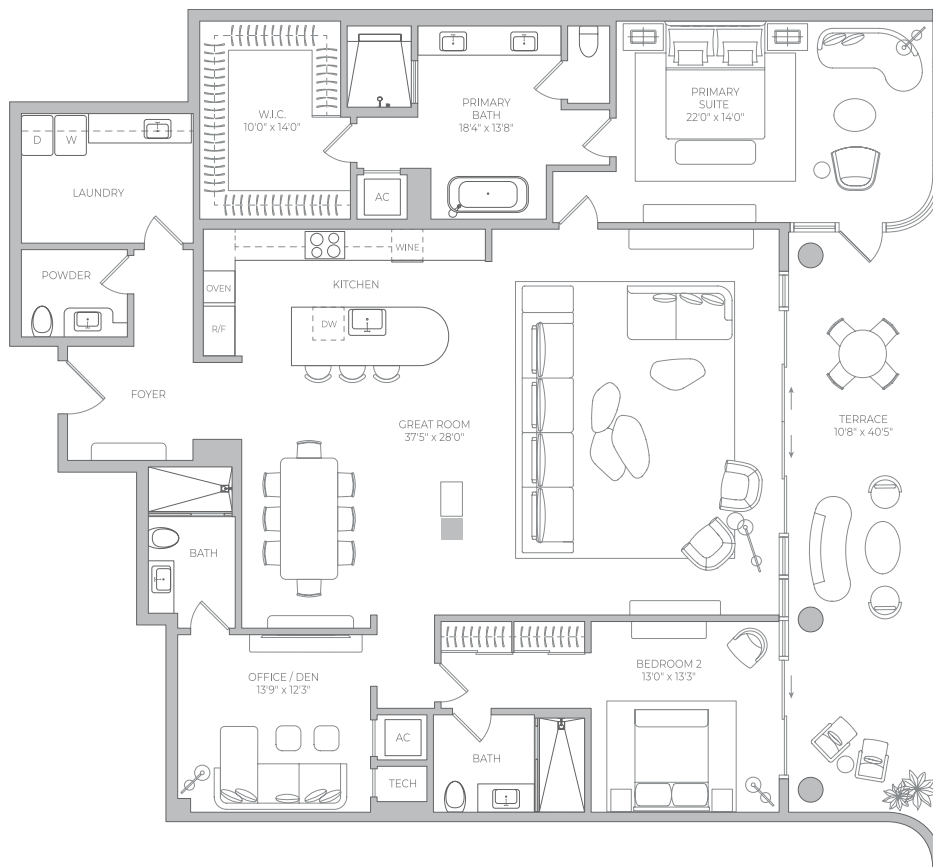

Biscayne Bay

Residence B

Levels 2-9

2 Bedrooms + Office/Den

3 Bathrooms

Powder Room

Interior	2,794 f ²	259.57 m ²
Terrace	438 f ²	40.69 m ²
Total	3,232 f ²	300.26 m ²

Residence C

Penthouse 1

Level 10

3 Bedrooms + Den

3 Bathrooms

Powder Room

Interior 3,185 f² 295.90 m²

Terrace 439 f² 40.78 m²

Total 3,624 f² 336.68 m²

Penthouse 2

Level 10

2 Bedrooms + Office/Den

3 Bathrooms

Powder Room

Interior 2,794 f² 259.57 m²

Terrace 442 f² 41.06 m²

Total 3,236 f² 300.63 m²

Biscayne Bay

Penthouse 3

Level 10

4 Bedrooms + Office/Den

4 Bathrooms

Powder Room

Interior 4,085 f² 379.51 m²

Terrace 463 f² 43.01 m²