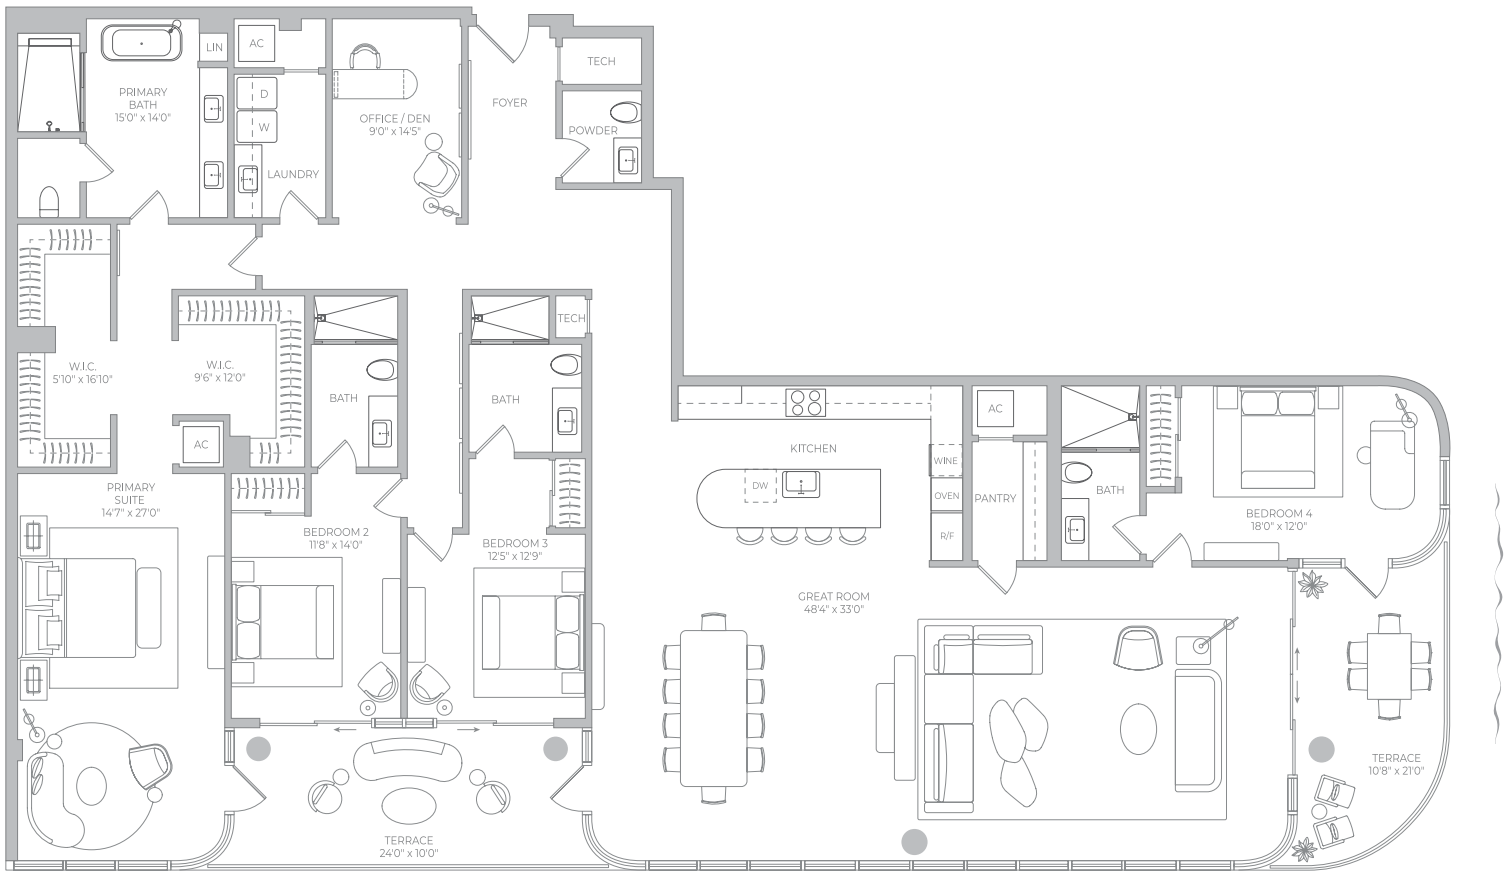

Biscayne Bay

Residence B

Levels 2-9

2 Bedrooms + Office/Den

3 Bathrooms

Powder Room

Interior	2,794 f ²	259.57 m ²
Terrace	438 f ²	40.69 m ²
Total	3,232 f ²	300.26 m ²

Residence C

Biscayne Bay

Penthouse 3

Level 10

4 Bedrooms + Office/Den

4 Bathrooms

Powder Room

Interior 4,085 f² 379.51 m²

Terrace 463 f² 43.01 m²

Total 4,548 f² 422.52 m²

Biscayne Bay

Biscayne Bay Views

Penthouse 4

Level 10

4 Bedrooms + Office/Den

4 Bathrooms

Powder Room

Interior 4,236 f² 393.54 m²

Terrace 530 f² 49.24 m²

Total 4,766 f² 442.78 m²

Biscayne Bay

Biscayne Bay Views