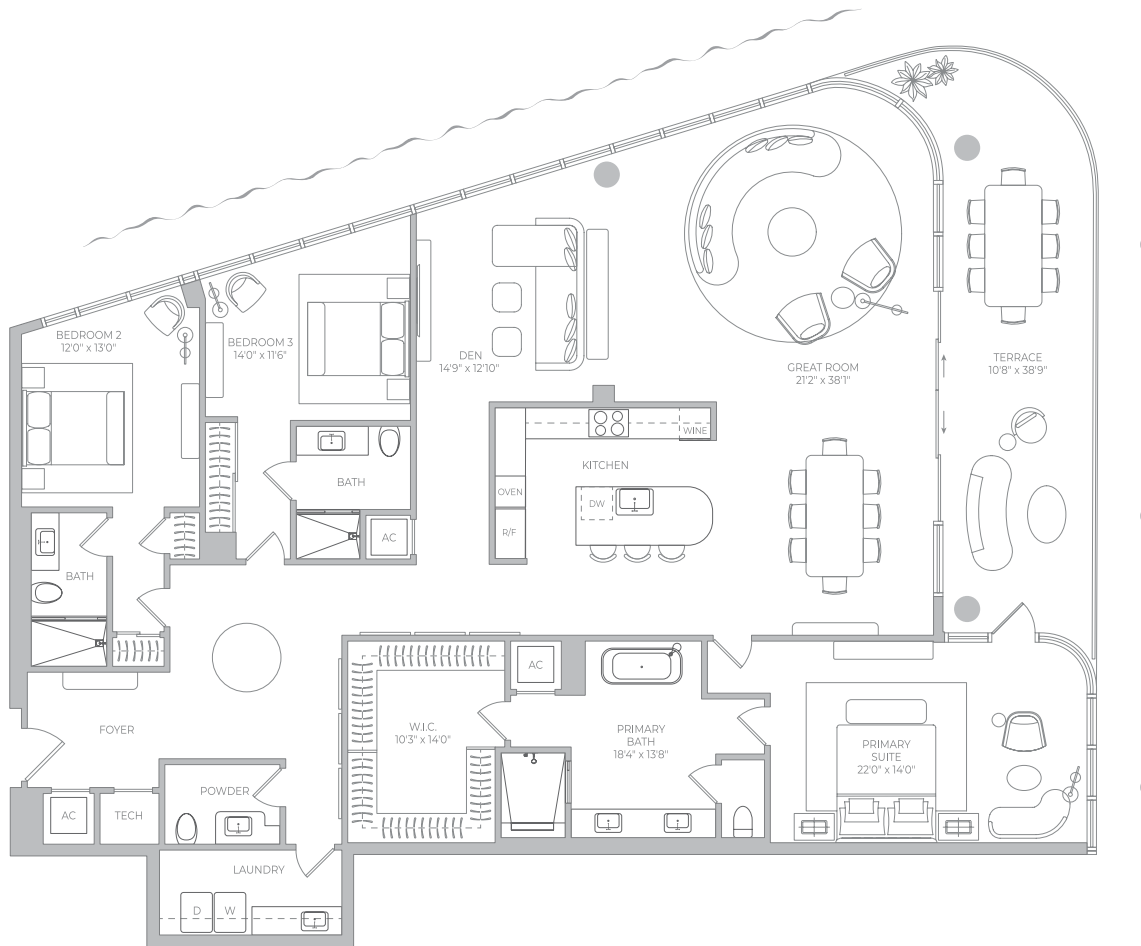

Residence A

Levels 2-9

3 Bedrooms + Den

3 Bathrooms

Powder Room

Interior 3,185 f² 295.90 m²

Terrace 437 f² 40.60 m²

Total 3,622 f² 336.50 m²

Biscayne Bay

Residence B

Levels 2-9

2 Bedrooms + Office/Den

3 Bathrooms

Powder Room

Interior	2,794 f ²	259.57 m ²
Terrace	438 f ²	40.69 m ²
Total	3,232 f ²	300.26 m ²

Residence C

Levels 2-9

4 Bedrooms + Office/Den

4 Bathrooms

Powder Room

Interior	4,085 f ²	379.51 m ²
Terrace	455 f ²	42.27 m ²
Total	4,540 f ²	421.78 m ²

Biscayne Bay Views

Residence D

Levels 2-9

3 Bedrooms + Office/Den

3 Bathrooms

Powder Room

Interior 3,626 f² 336.87 m²

Terrace 379 f² 35.21 m²

Total 4,005 f² 372.08 m²

Biscayne Bay Views

Residence E