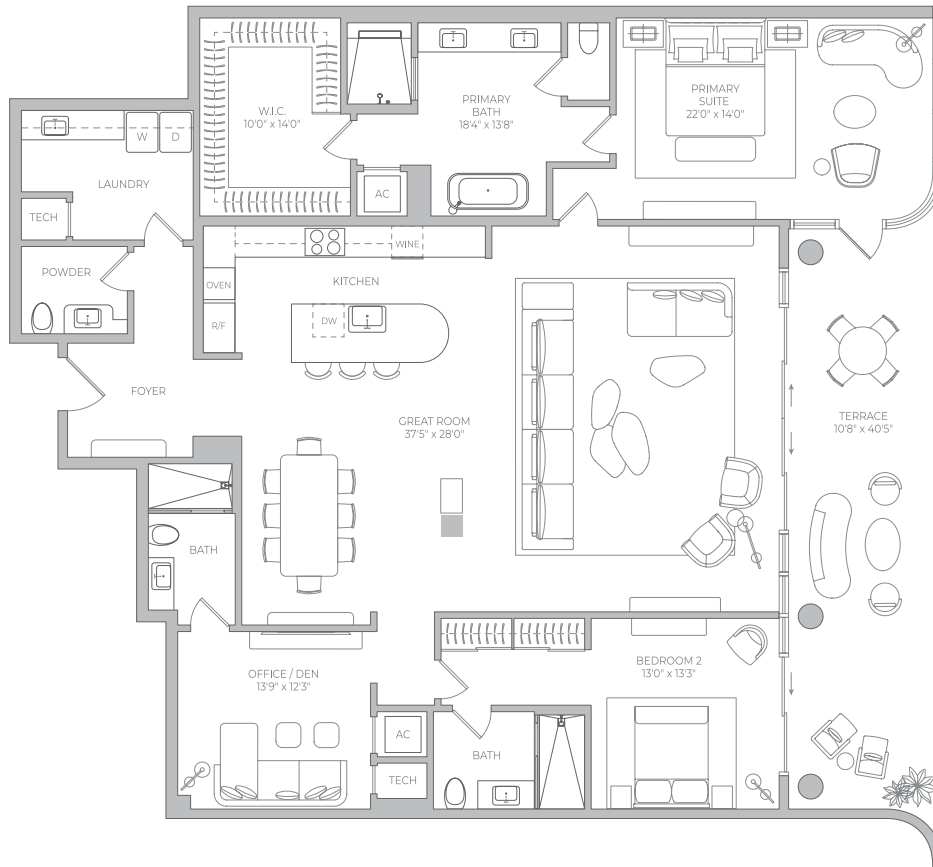

Residence A

Levels 2-9

3 Bedrooms + Den

3 Bathrooms

Powder Room

Interior 3,185 f² 295.90 m²

Terrace 437 f² 40.60 m²

Total 3,622 f² 336.50 m²

Biscayne Bay

Residence B

Levels 2-9

2 Bedrooms + Office/Den

3 Bathrooms

Powder Room

Interior	2,794 f ²	259.57 m ²
Terrace	438 f ²	40.69 m ²
Total	3,232 f ²	300.26 m ²

Residence C

Levels 2-9

4 Bedrooms + Office/Den

4 Bathrooms

Powder Room

Interior	4,085 f ²	379.51 m ²
Terrace	455 f ²	42.27 m ²
Total	4,540 f ²	421.78 m ²

Biscayne Bay Views

Residence D

Levels 2-9

3 Bedrooms + Office/Den

3 Bathrooms

Powder Room

Interior 3,626 f² 336.87 m²

Terrace 379 f² 35.21 m²

Total 4,005 f² 372.08 m²

Biscayne Bay Views

Residence E