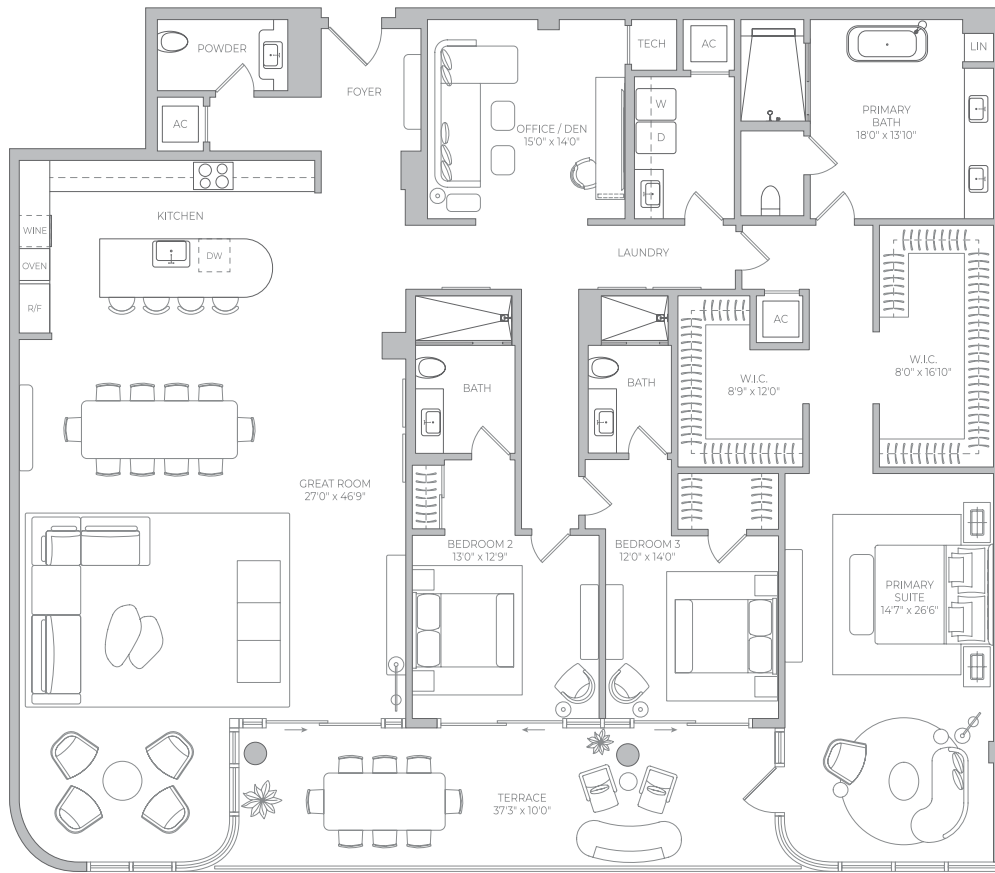

Biscayne Bay

Residence B

Levels 2-9

2 Bedrooms + Office/Den

3 Bathrooms

Powder Room

Interior	2,794 f ²	259.57 m ²
Terrace	438 f ²	40.69 m ²
Total	3,232 f ²	300.26 m ²

Residence C

Levels 2-9

4 Bedrooms + Office/Den

4 Bathrooms

Powder Room

Interior	4,085 f ²	379.51 m ²
Terrace	455 f ²	42.27 m ²
Total	4,540 f ²	421.78 m ²

Biscayne Bay Views

Residence D

Levels 2-9

3 Bedrooms + Office/Den

3 Bathrooms

Powder Room

Interior 3,626 f² 336.87 m²

Terrace 379 f² 35.21 m²

Total 4,005 f² 372.08 m²

Biscayne Bay Views

Residence E

Levels 2-9

2 Bedrooms + Office/Den

2 Bathrooms

Powder Room

Interior 2,238 f² 207.92 m²

Terrace 304 f² 28.24 m²

Total 2,542 f² 236.16 m²

Biscayne Bay Views