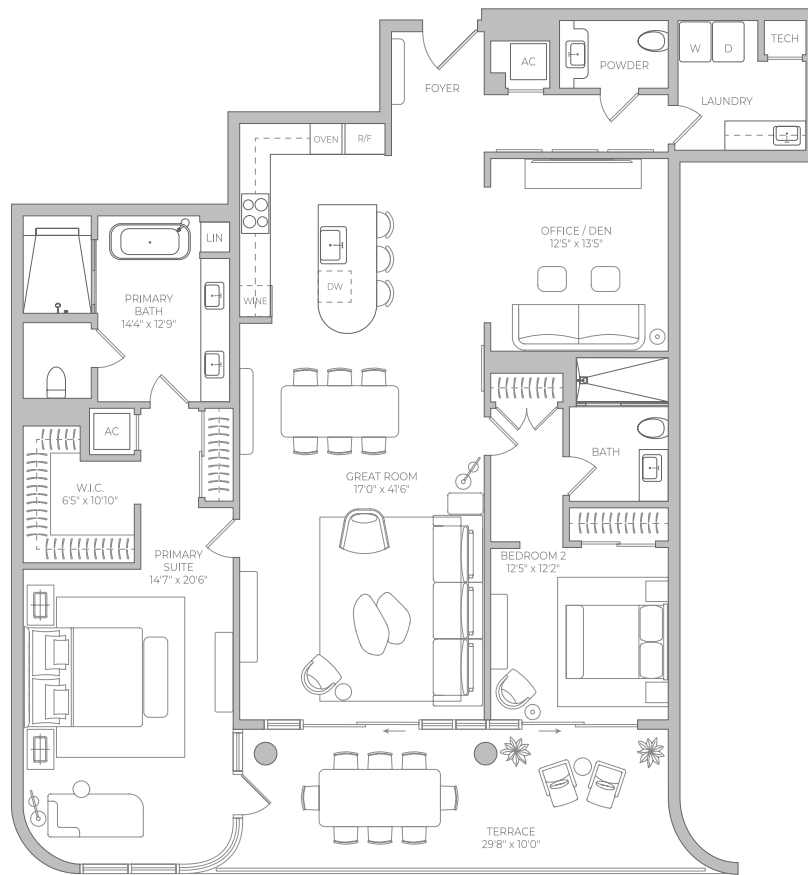

Biscayne Bay

Residence B

Levels 2-9

2 Bedrooms + Office/Den

3 Bathrooms

Powder Room

Interior	2,794 f ²	259.57 m ²
Terrace	438 f ²	40.69 m ²
Total	3,232 f ²	300.26 m ²

Residence C

3 Bedrooms + Office/Den

3 Bathrooms

Powder Room

Interior 3,626 f² 336.87 m²

Terrace 379 f² 35.21 m²

Total 4,005 f² 372.08 m²

Biscayne Bay Views

Residence E

Levels 2-9

2 Bedrooms + Office/Den

2 Bathrooms

Powder Room

Interior 2,238 f² 207.92 m²

Terrace 304 f² 28.24 m²

Total 2,542 f² 236.16 m²

Biscayne Bay Views

Residence F

Levels 2-9

3 Bedrooms + Office/Den

3 Bathrooms

Powder Room

Interior 3,292 f² 305.84 m²

Terrace 449 f² 41.71 m²

Total 3,741 f² 347.55 m²