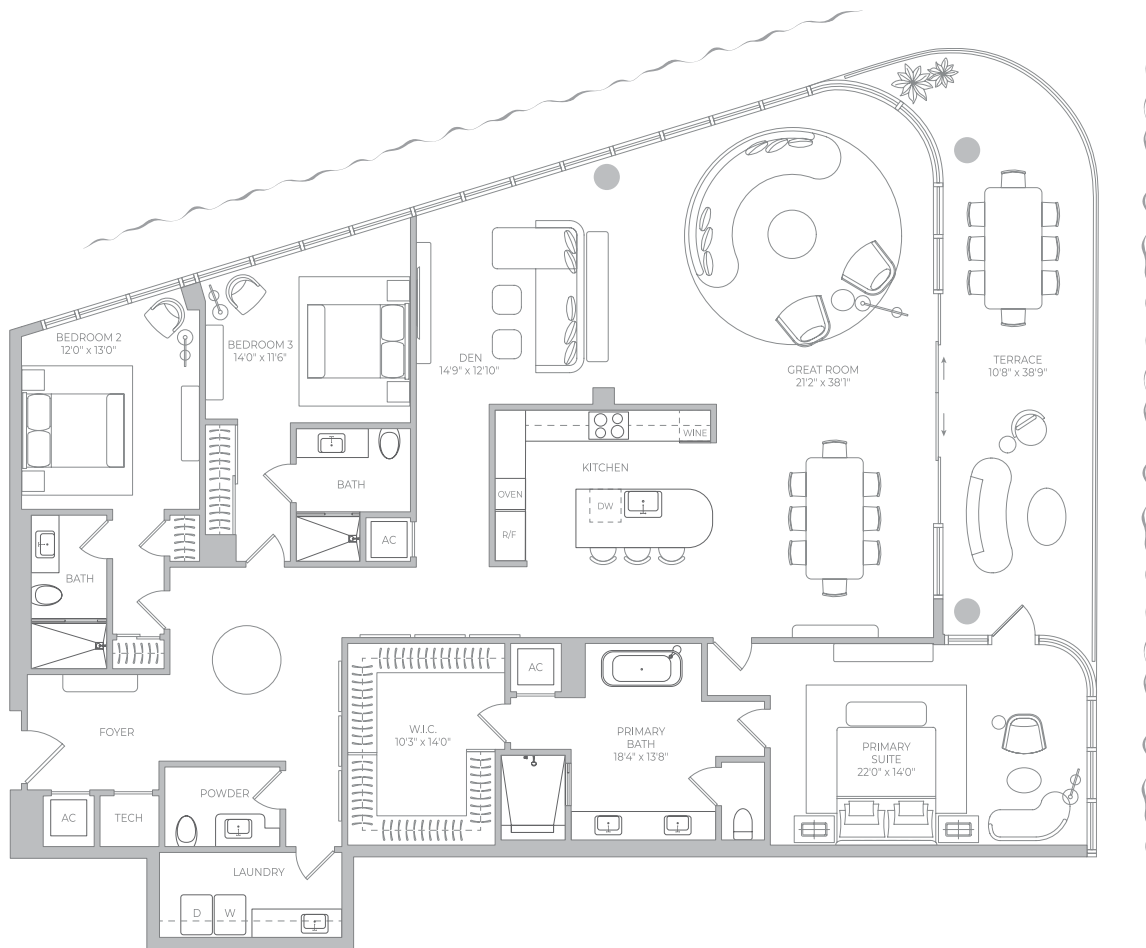

Biscayne Bay

Residence B

Levels 2-9

2 Bedrooms + Office/Den

3 Bathrooms

Powder Room

Interior	2,794 f ²	259.57 m ²
Terrace	438 f ²	40.69 m ²
Total	3,232 f ²	300.26 m ²

Residence C

Residence F

Levels 2-9

3 Bedrooms + Office/Den

3 Bathrooms

Powder Room

Interior 3,292 f² 305.84 m²

Terrace 449 f² 41.71 m²

Total 3,741 f² 347.55 m²

Penthouse 1

Level 10

3 Bedrooms + Den

3 Bathrooms

Powder Room

Interior 3,185 f² 295.90 m²

Terrace 439 f² 40.78 m²

Total 3,624 f² 336.68 m²

Penthouse 2

Level 10

2 Bedrooms + Office/Den

3 Bathrooms

Powder Room

Interior 2,794 f² 259.57 m²

Terrace 442 f² 41.06 m²

Total 3,236 f² 300.63 m²