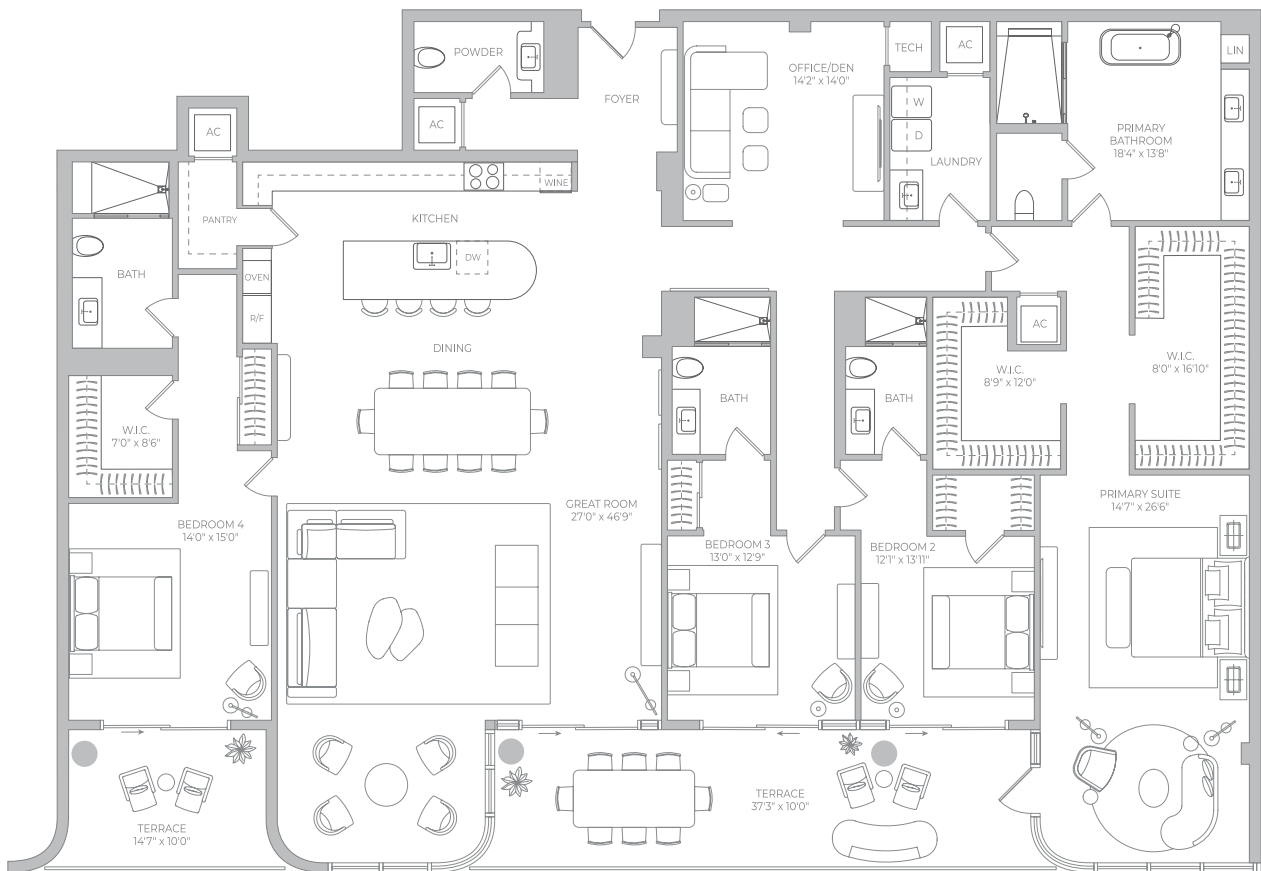

Biscayne Bay

Residence B

Levels 2-9

2 Bedrooms + Office/Den

3 Bathrooms

Powder Room

Interior	2,794 f ²	259.57 m ²
Terrace	438 f ²	40.69 m ²
Total	3,232 f ²	300.26 m ²

Residence C

3 Bedrooms + Office/Den

3 Bathrooms

Powder Room

Interior 3,626 f² 336.87 m²

Terrace 379 f² 35.21 m²

Total 4,005 f² 372.08 m²

Biscayne Bay Views

Residence E

Total 4,548 f² 422.52 m²

Biscayne Bay

Biscayne Bay Views

Penthouse 4

Level 10

4 Bedrooms + Office/Den

4 Bathrooms

Powder Room

Interior 4,236 f² 393.54 m²

Terrace 530 f² 49.24 m²

Total 4,766 f² 442.78 m²

Biscayne Bay

Biscayne Bay Views