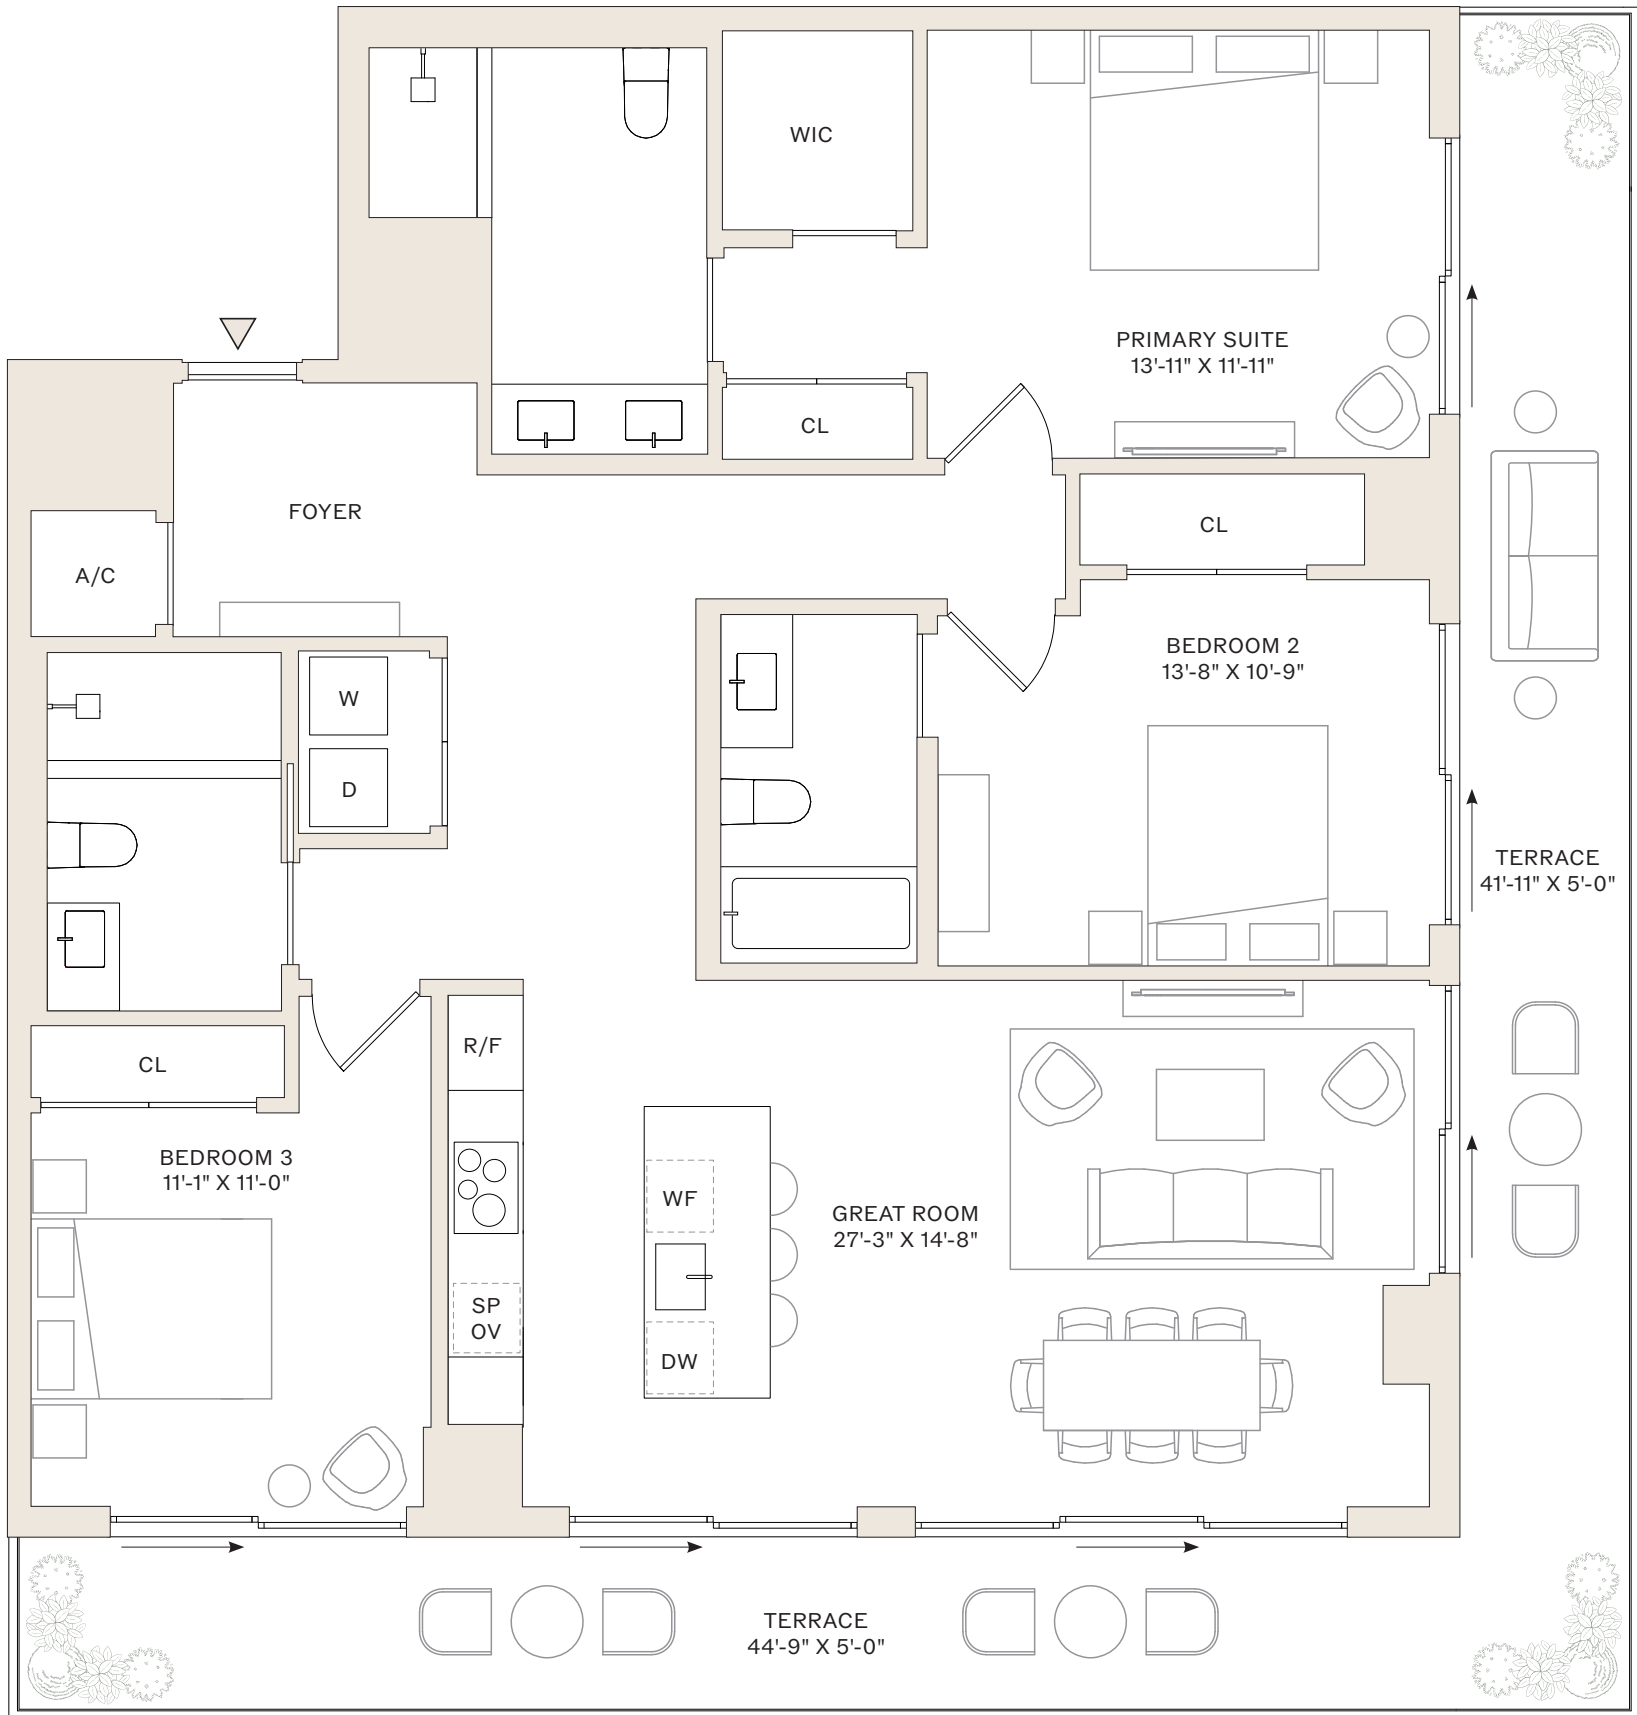

VICEROY

RESIDENCES

FORT LAUDERDALE

RESIDENCES 30-44 C

3 BEDROOMS

3 BATHROOMS

INTERIOR: 1,582 SF

TERRACE: 434 SF

0 2 4 8

SCALE: 3/16" = 1'