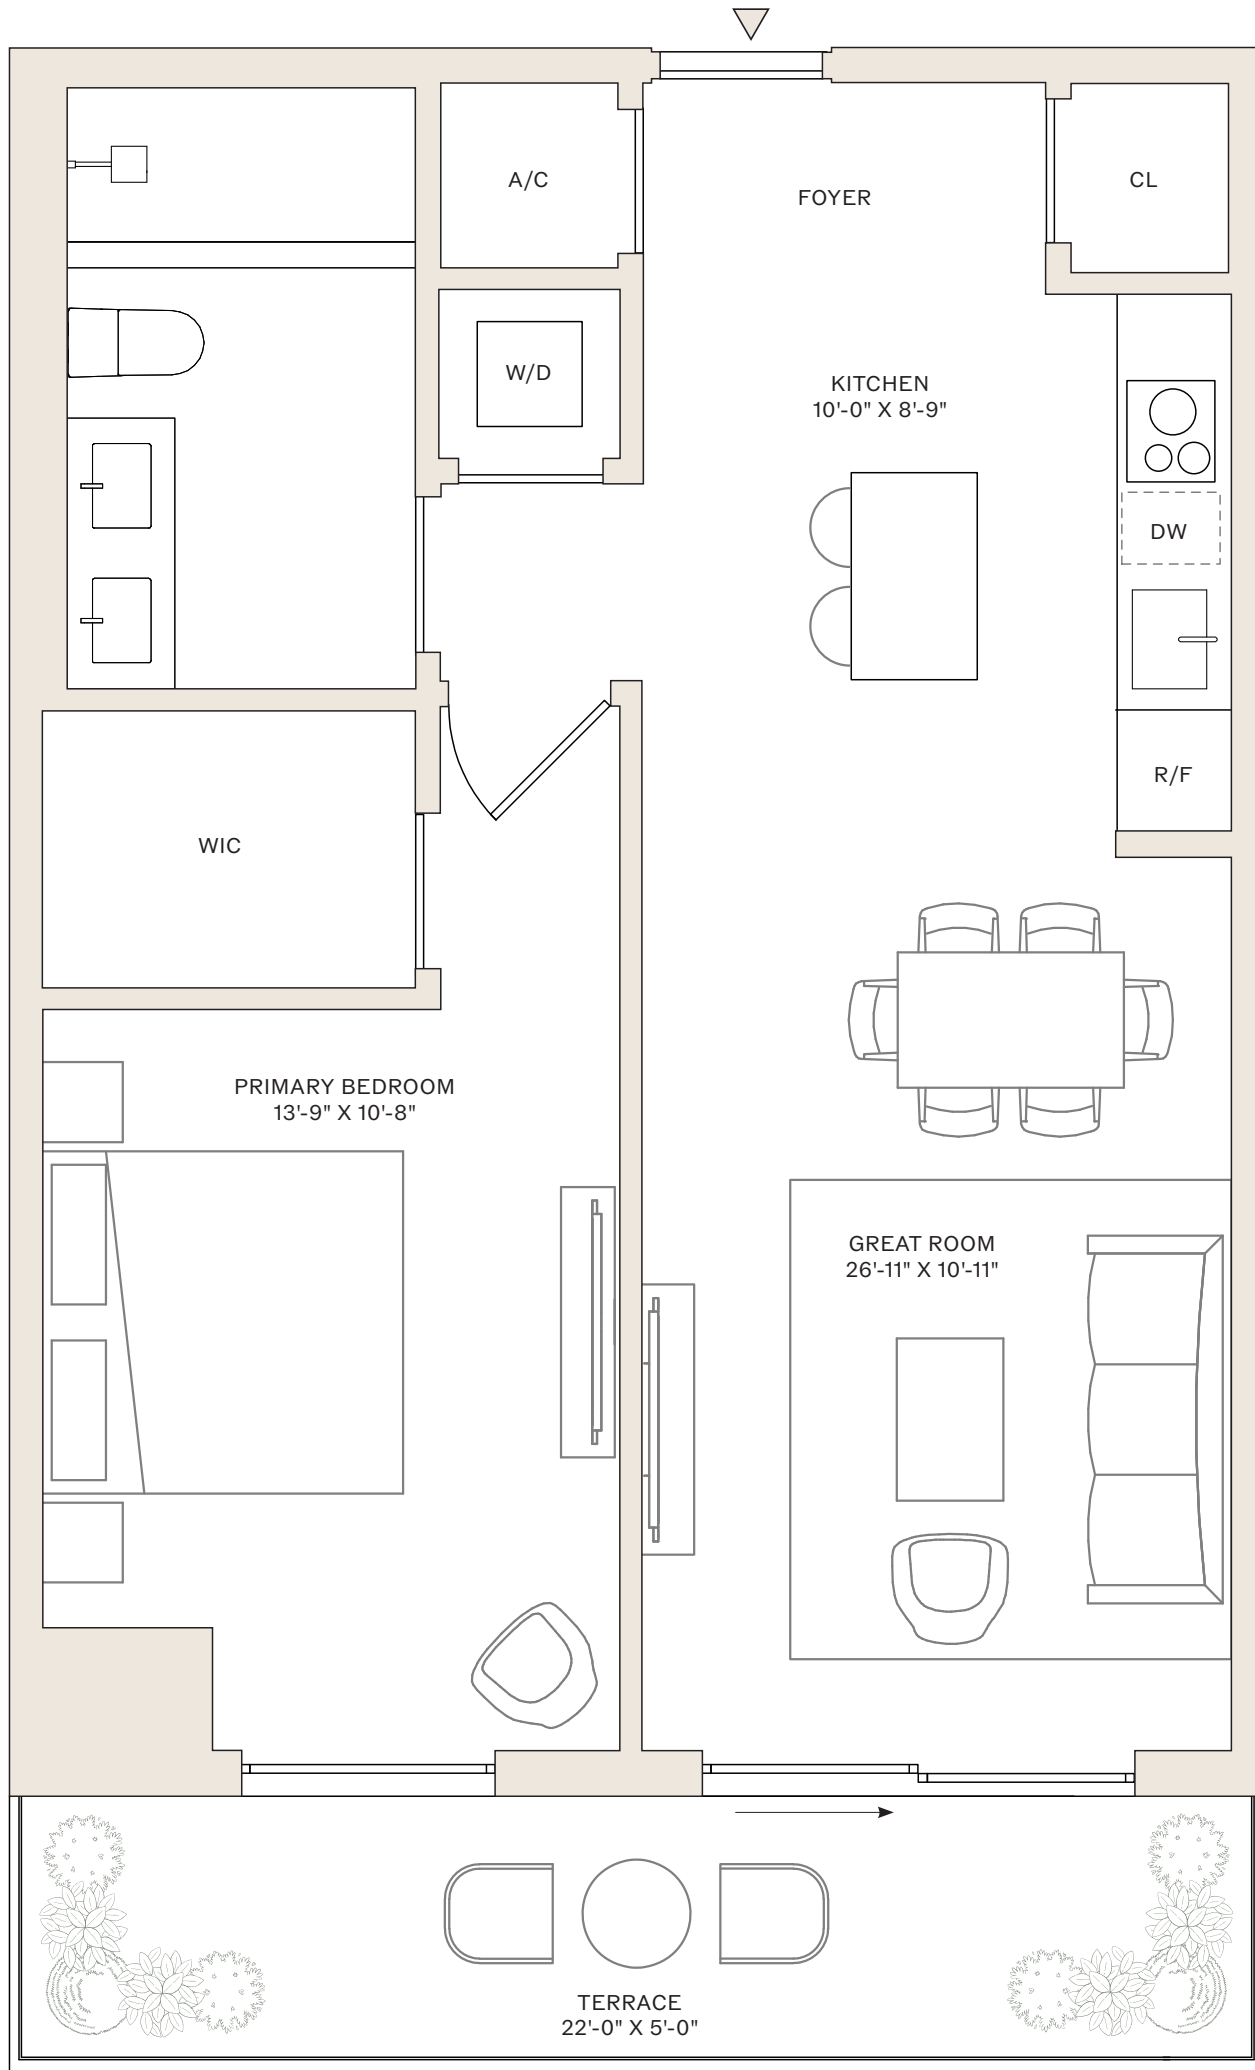

VICEROY

RESIDENCES

FORT LAUDERDALE

RESIDENCES 14-29 H, 30-44 G

STUDIO
1 BATHROOM

14-29 H INTERIOR: 577 SF
30-44 G INTERIOR: 575 SF
TERRACE: 106 SF

0 2 4 8

SCALE: 9/32" = 1'

NE 2ND ST

N FEDERAL HWY

VICEROY

RESIDENCES

FORT LAUDERDALE

RESIDENCES 14-29 L

STUDIO
1 BATHROOM

INTERIOR: 539 SF

TERRACE: 106 SF

SCALE: 5/16" = 1'

VICEROY

RESIDENCES

FORT LAUDERDALE

RESIDENCES 14-29 D

1 BEDROOM

1 BATHROOM

INTERIOR: 732 SF

TERRACE: 111 SF

SCALE: 9/32" = 1'

VICEROY

RESIDENCES

FORT LAUDERDALE

RESIDENCES 14-29 E

1 BEDROOM