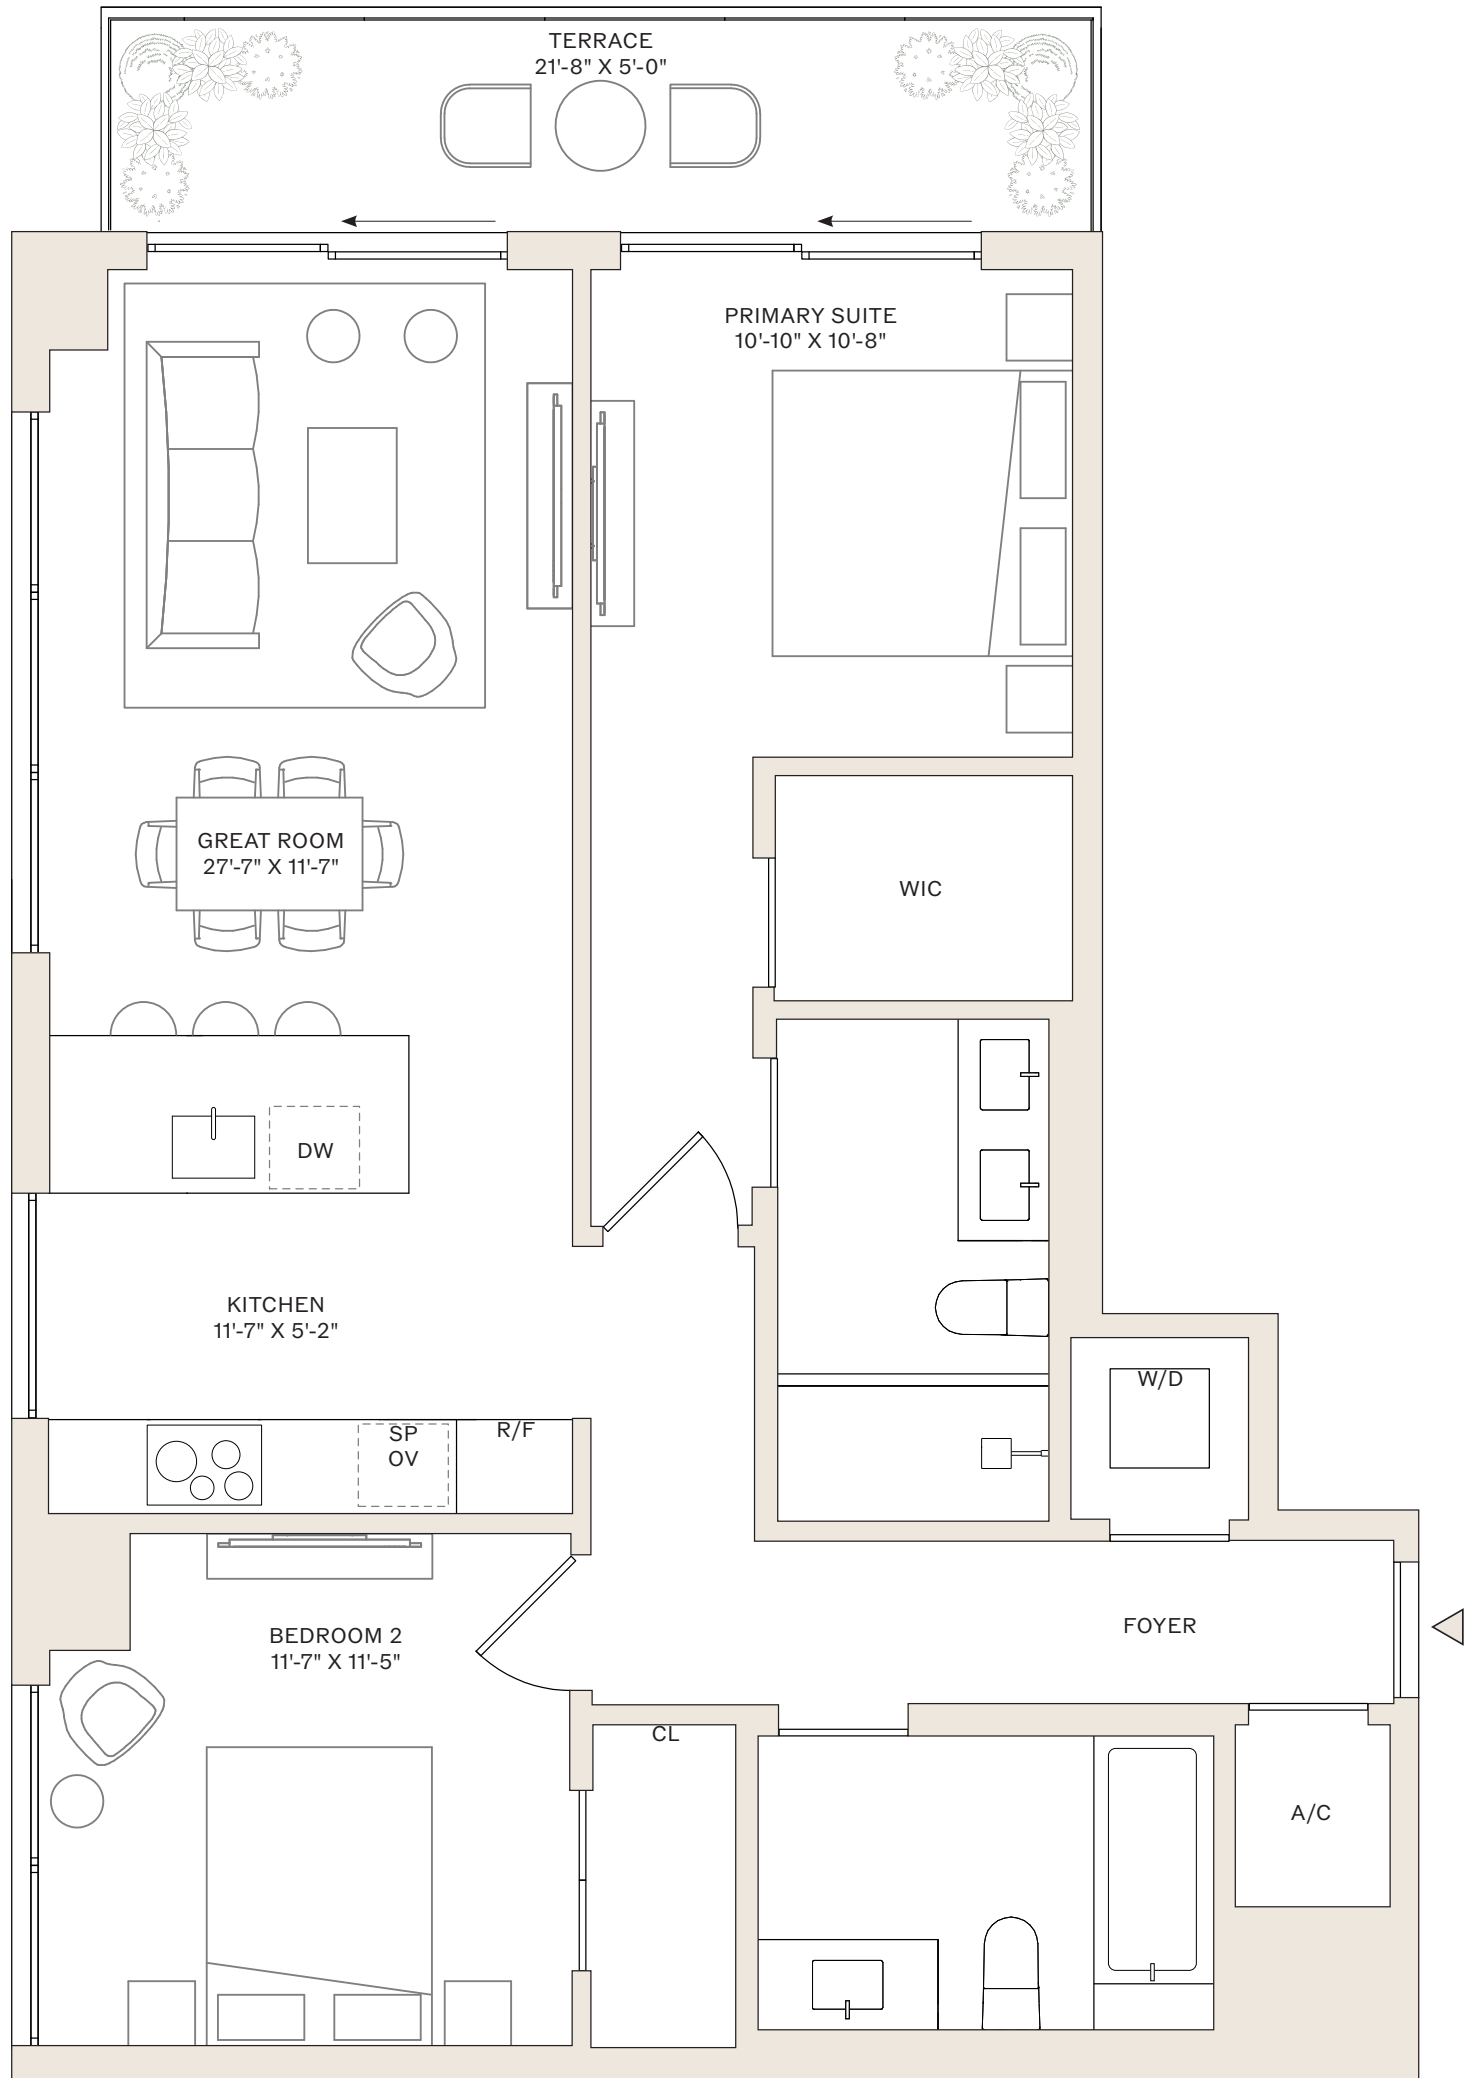

NE 2ND ST

N FEDERAL HWY

VICEROY

RESIDENCES

RESIDENCES 14-29 I, 30-44 H

FORT LAUDERDALE

2 BEDROOMS
2 BATHROOMS

14-29 I INTERIOR: 1,064 SF
30-44 H INTERIOR: 1,063 SF
TERRACE: 108 SF