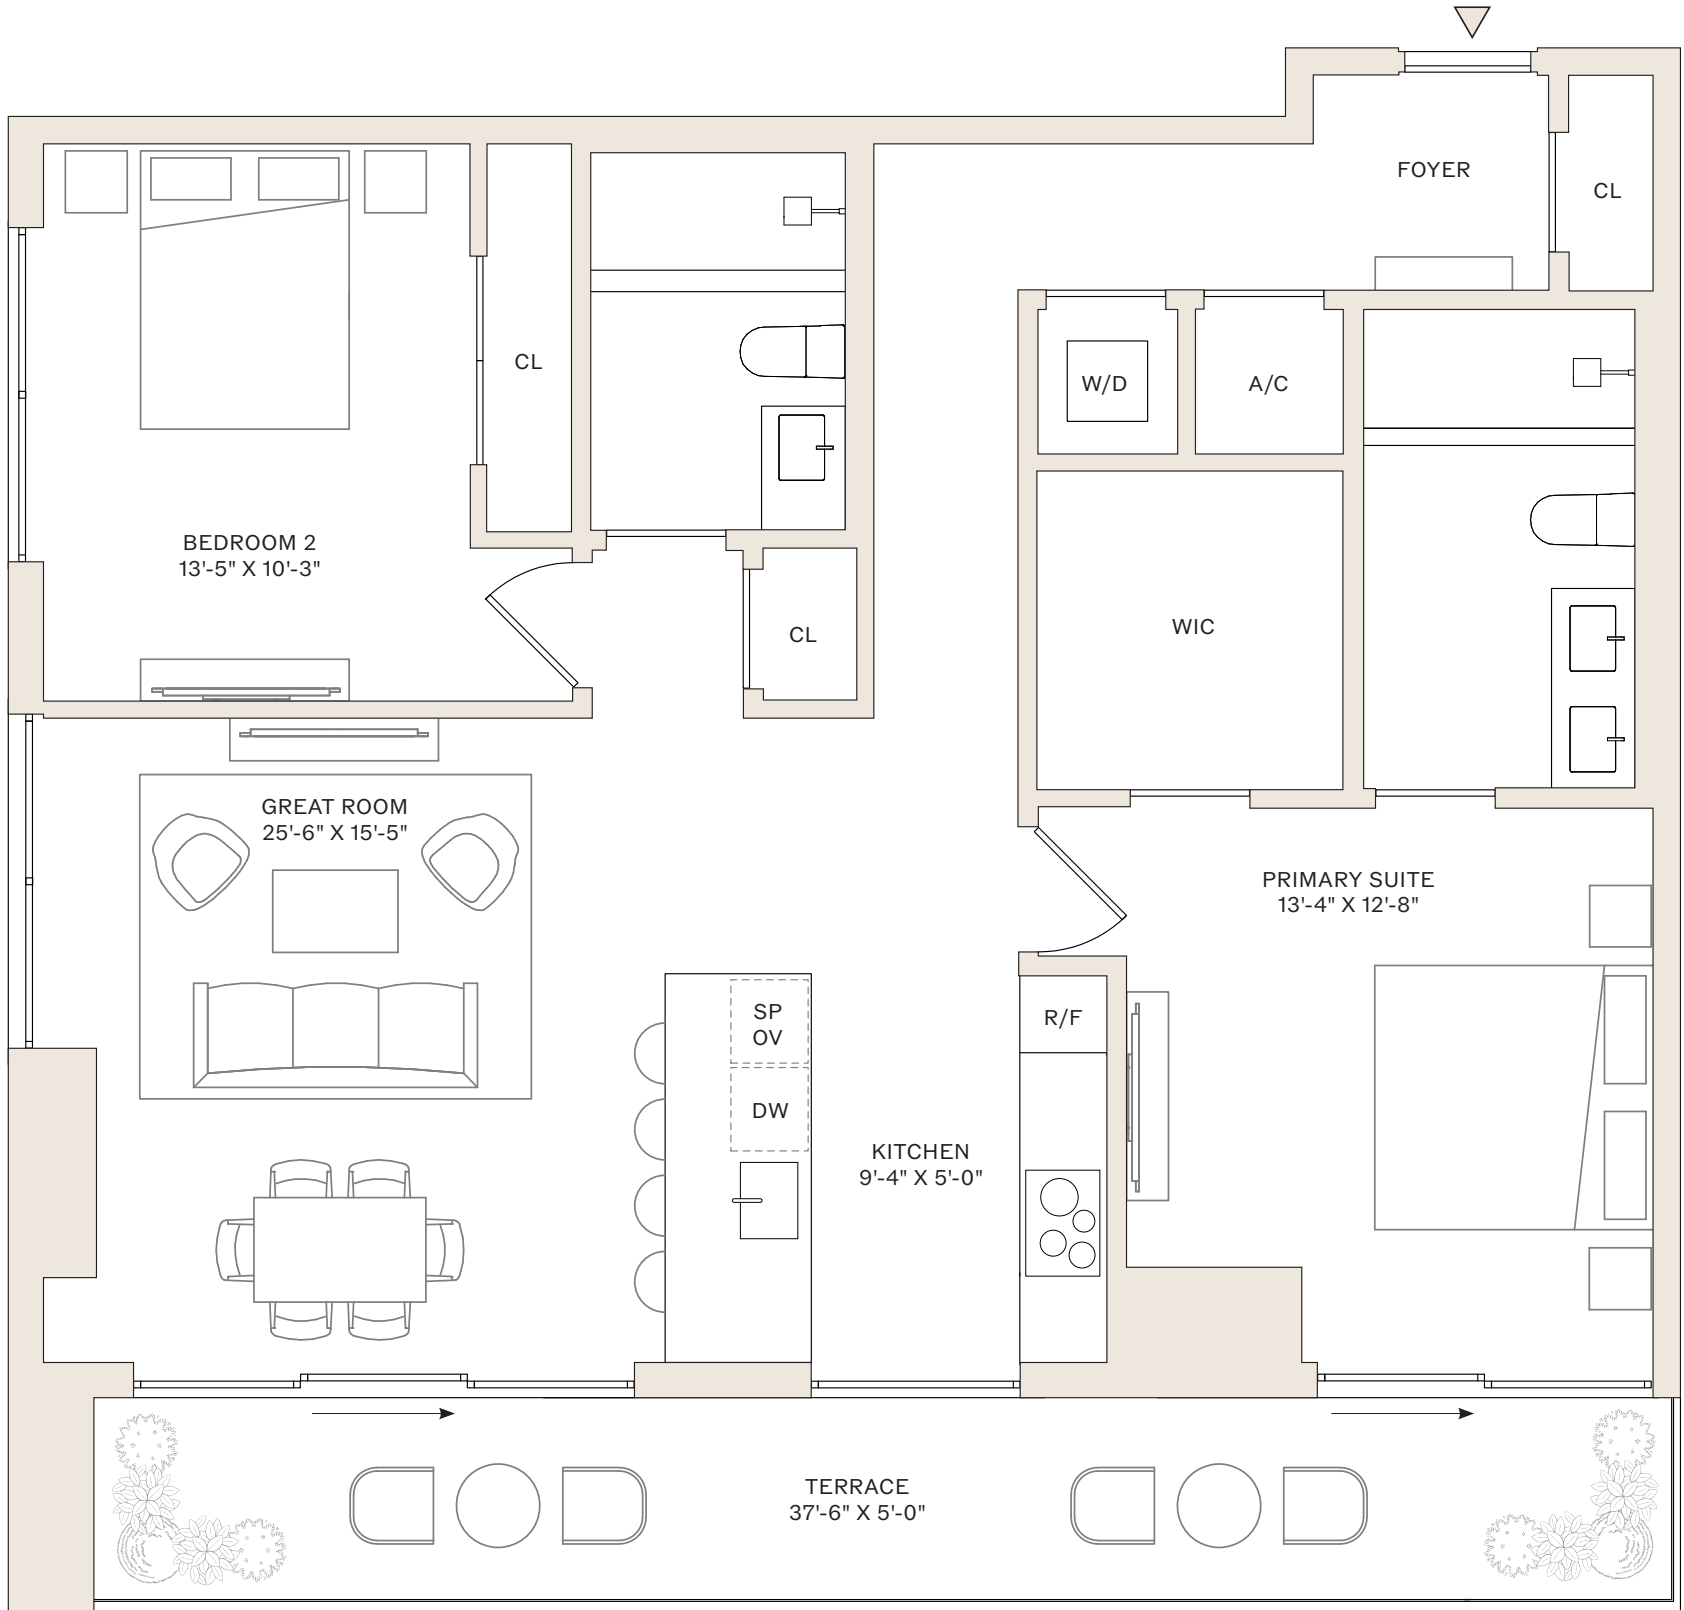

FORT LAUDERDALE

RESIDENCES 14-29 G

2 BEDROOMS

2 BATHROOMS

INTERIOR: 1,224 SF

TERRACE: 187 SF

0 2 4 8

SCALE: 7/32" = 1'