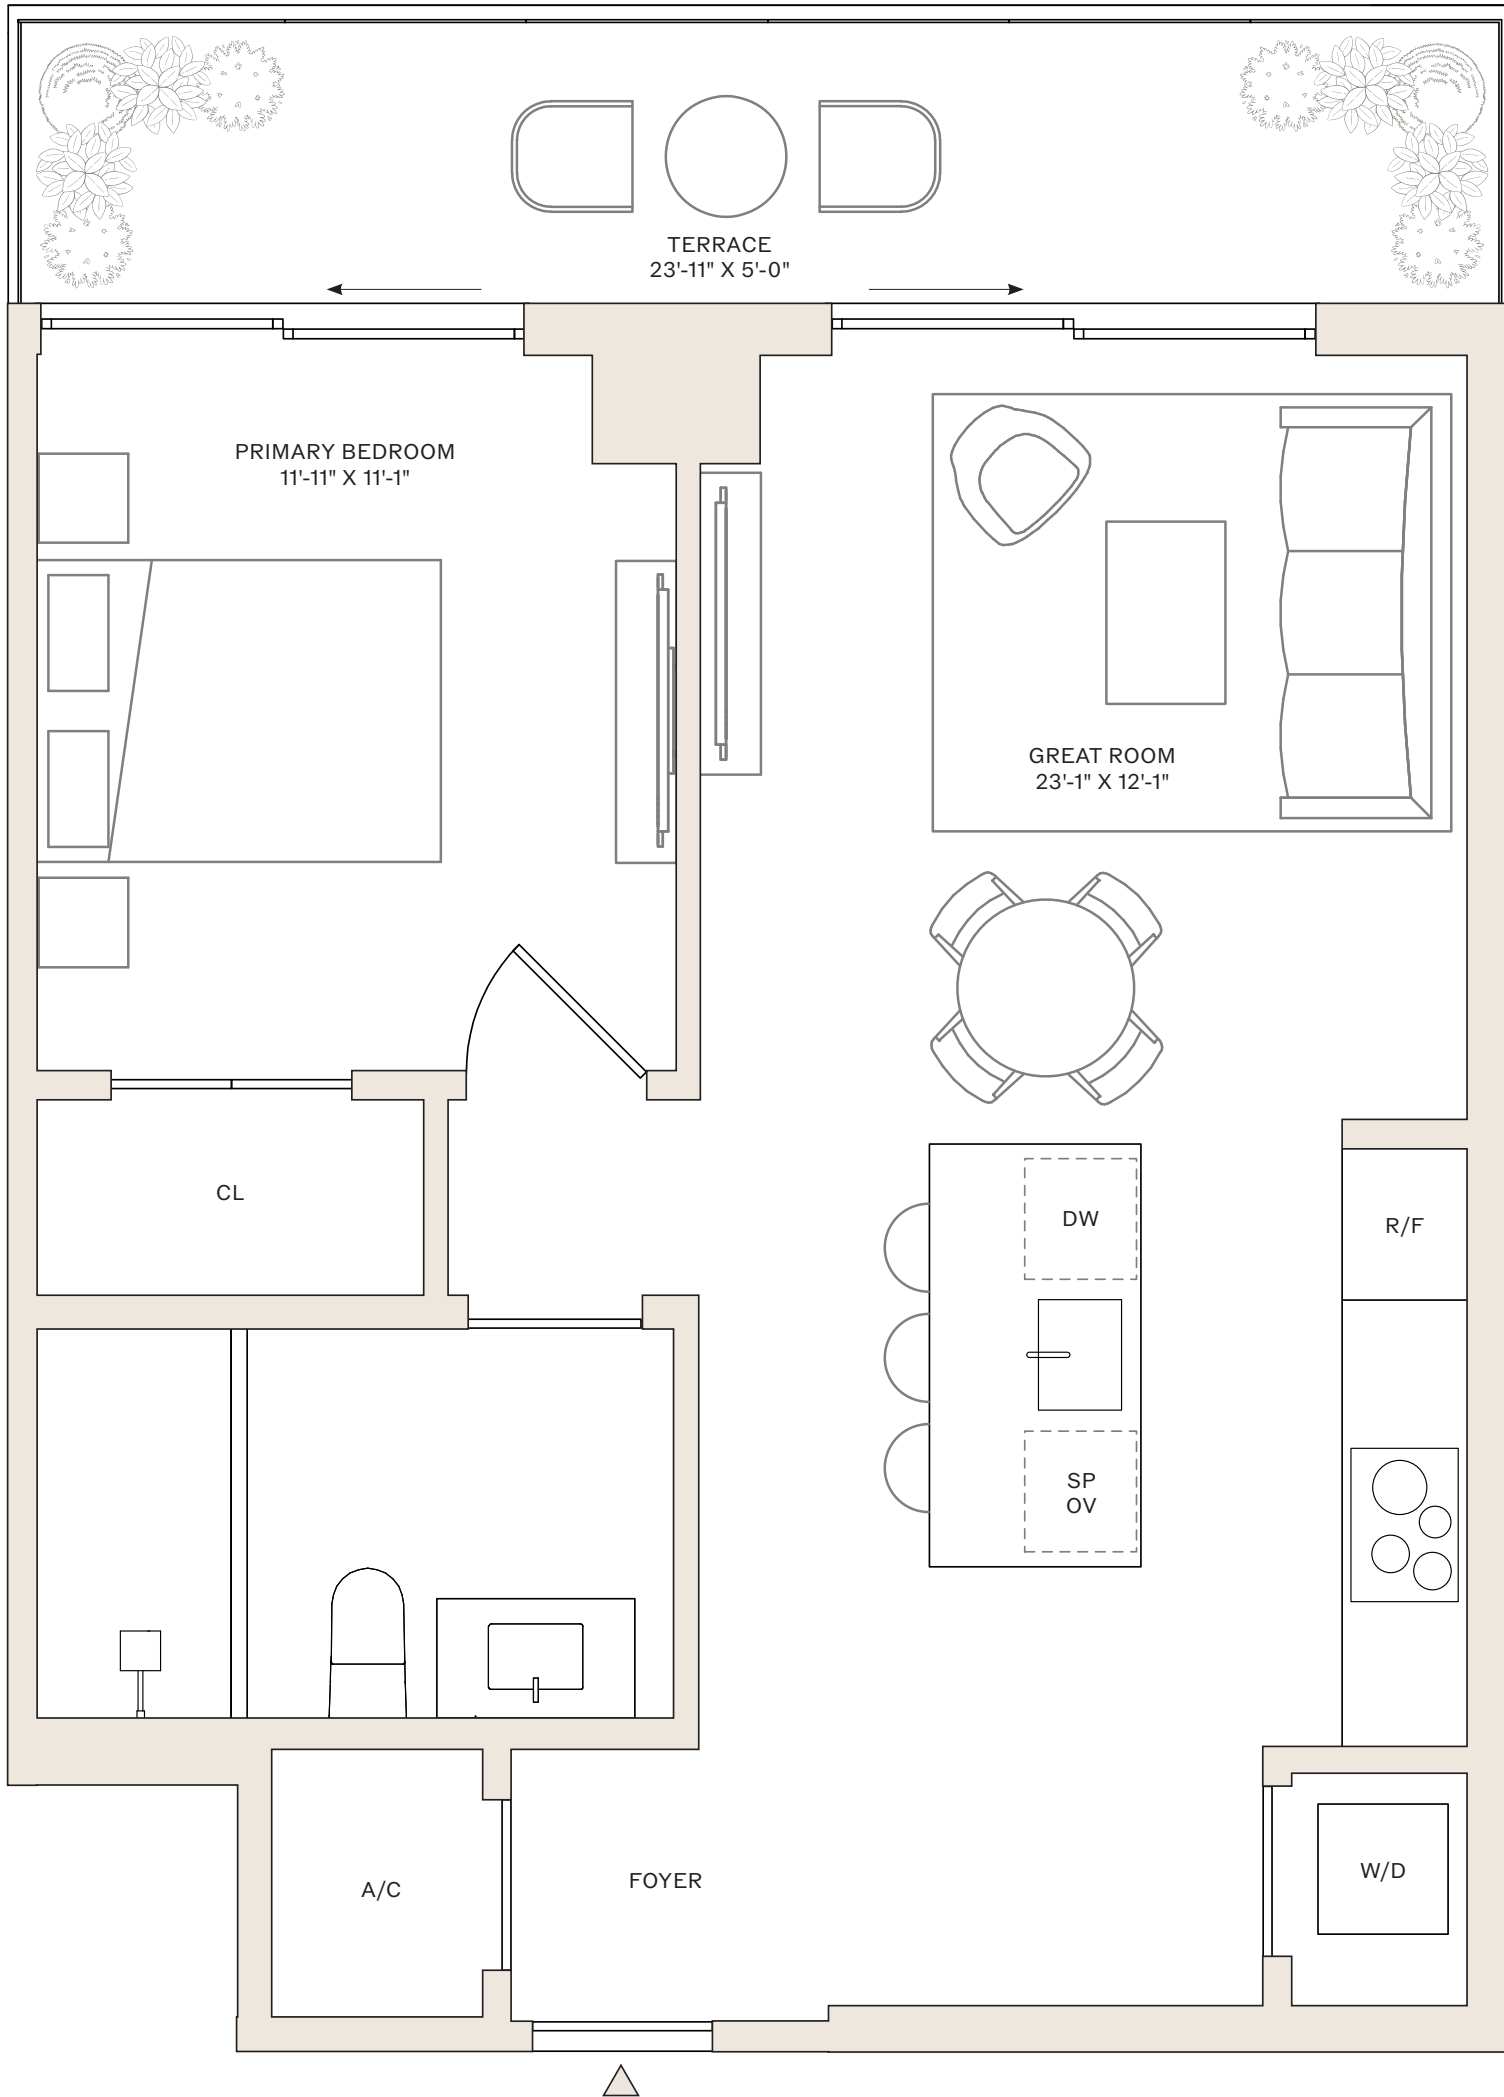

INTERIOR: 732 SF

TERRACE: 111 SF

SCALE: 9/32" = 1'

VICEROY

RESIDENCES

FORT LAUDERDALE

RESIDENCES 14-29 E

1 BEDROOM

FORT LAUDERDALE

RESIDENCES 14-29 J, 30-44 I

1 BEDROOM
1 BATHROOM

14-29 J INTERIOR: 679 SF

30-44 I INTERIOR: 688 SF

TERRACE: 118 SF

SCALE: 5/16" = 1'

VICEROY

RESIDENCES

FORT LAUDERDALE

RESIDENCES 14-29 K

1 BEDROOM

1 BATHROOM

INTERIOR: 755 SF

TERRACE: 121 SF

SCALE: 9/32" = 1'