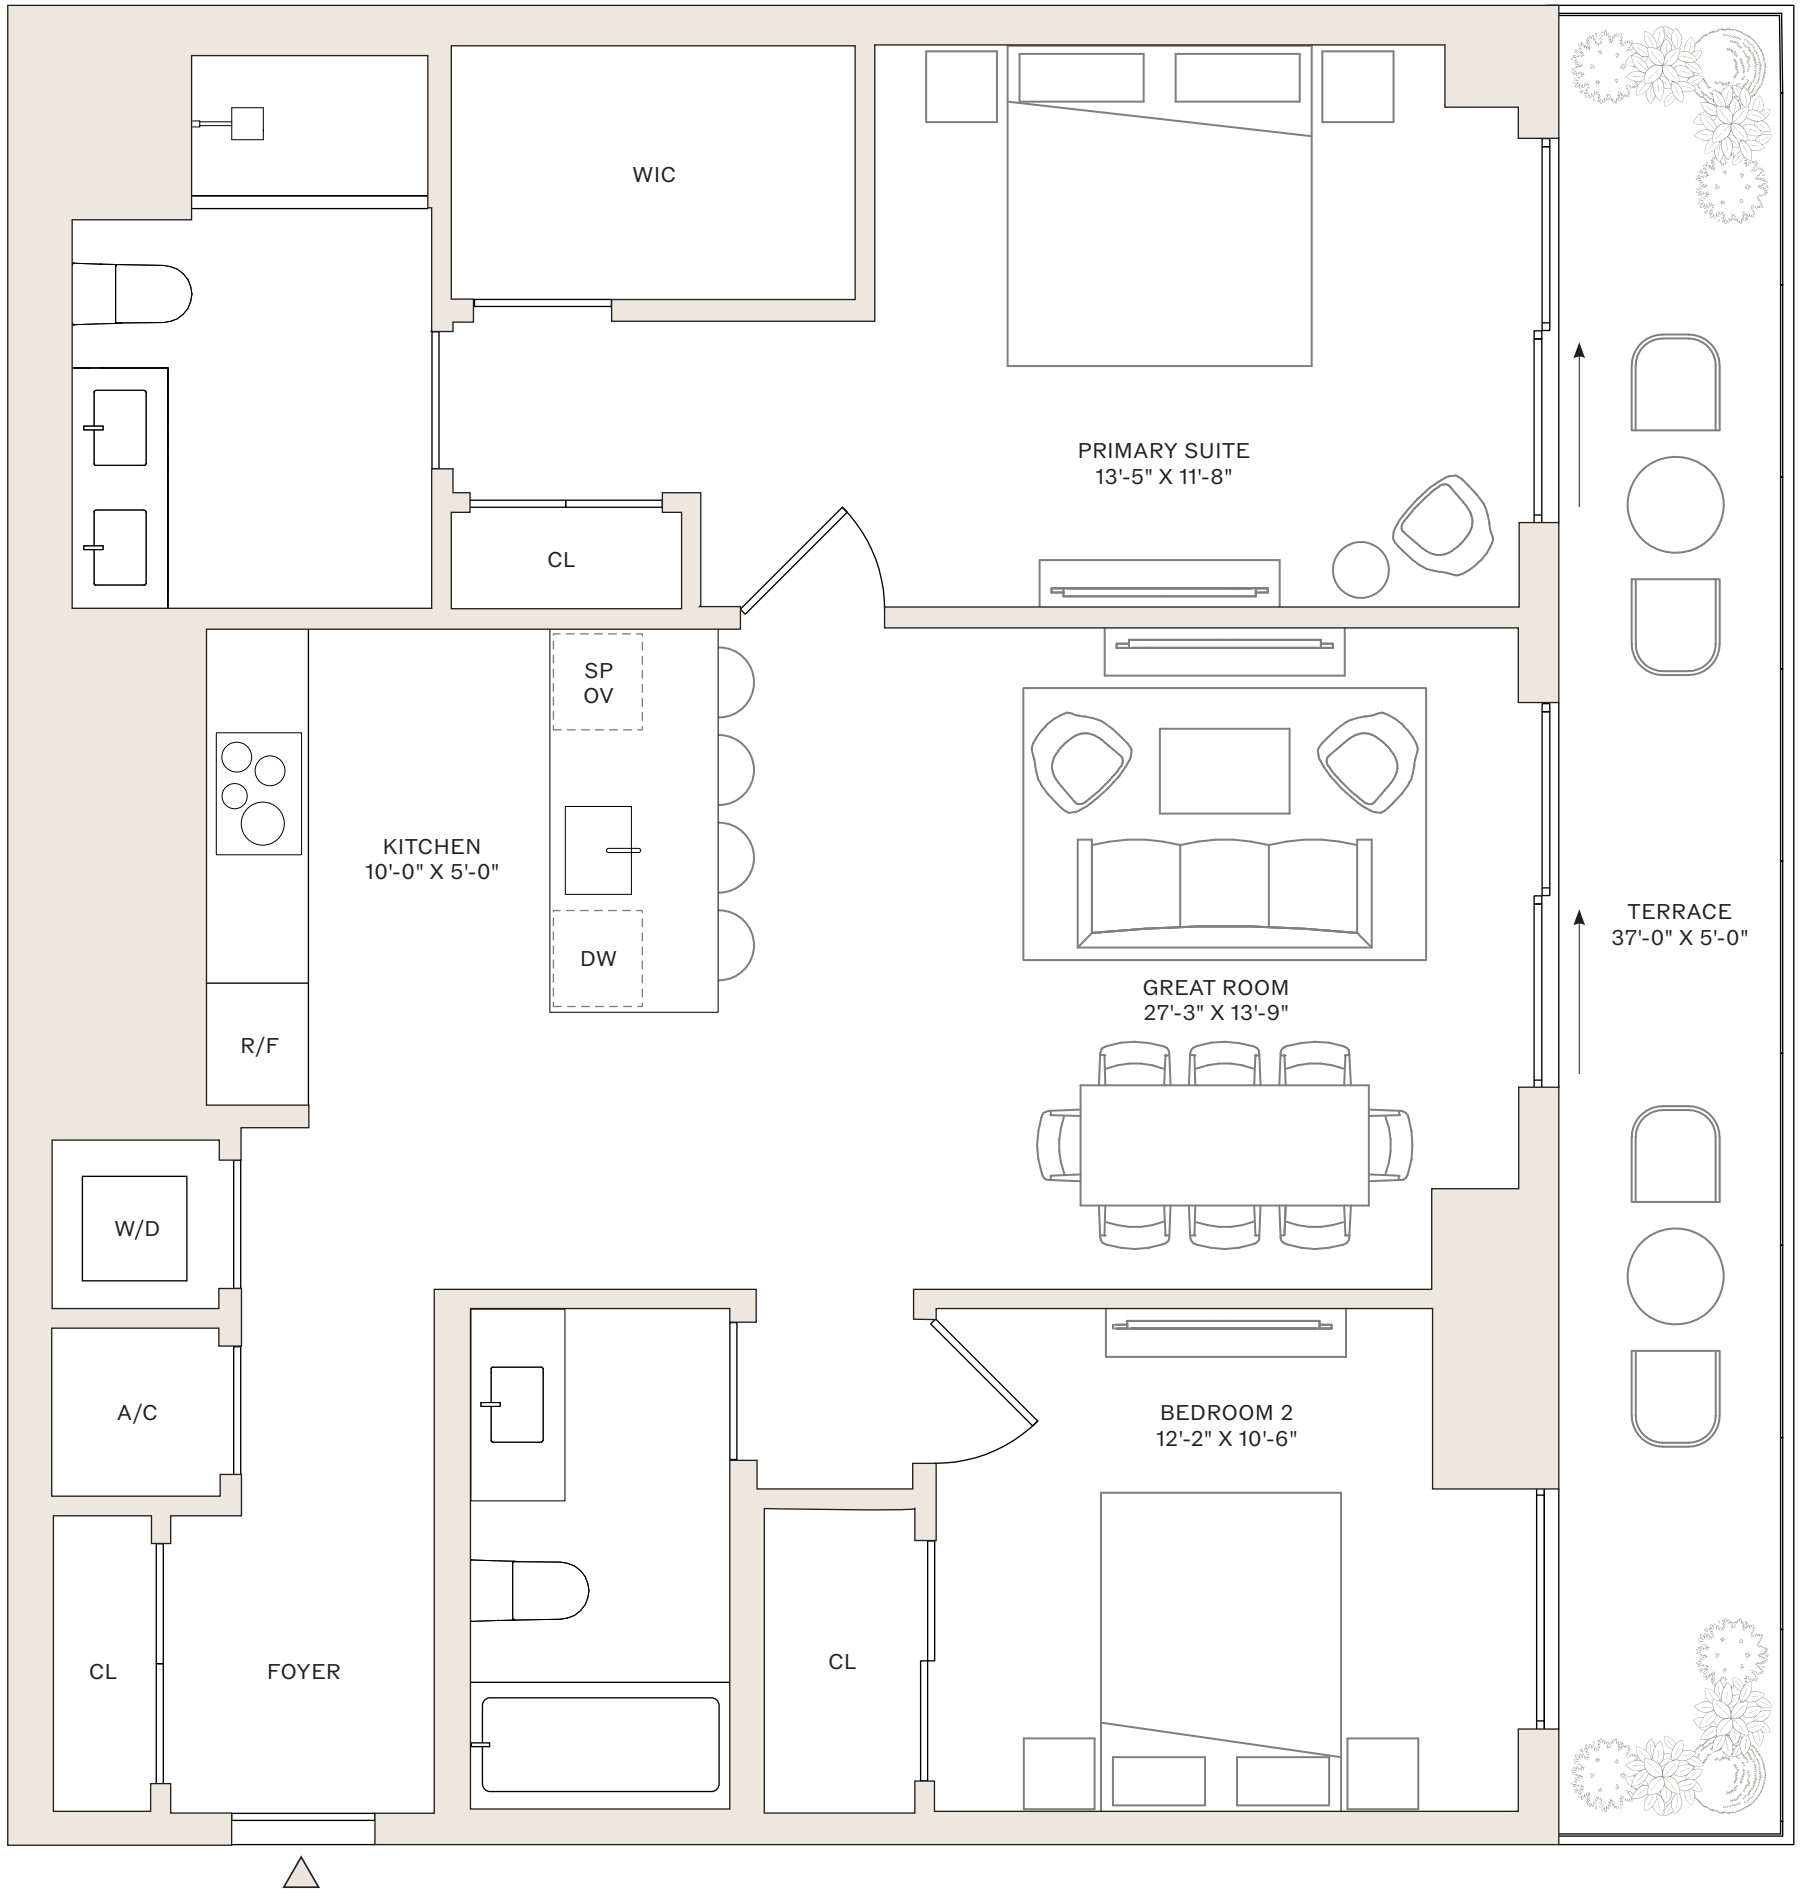

VICEROY

RESIDENCES

FORT LAUDERDALE

RESIDENCES 3-10 A

2 BEDROOMS

2 BATHROOMS

INTERIOR: 1,229 SF

TERRACE: 170 SF

SCALE: 1/4" = 1'

VICEROY

RESIDENCES

FORT LAUDERDALE

RESIDENCES 3-10 B

2 BEDROOMS

2 BATHROOMS

INTERIOR: 976 SF