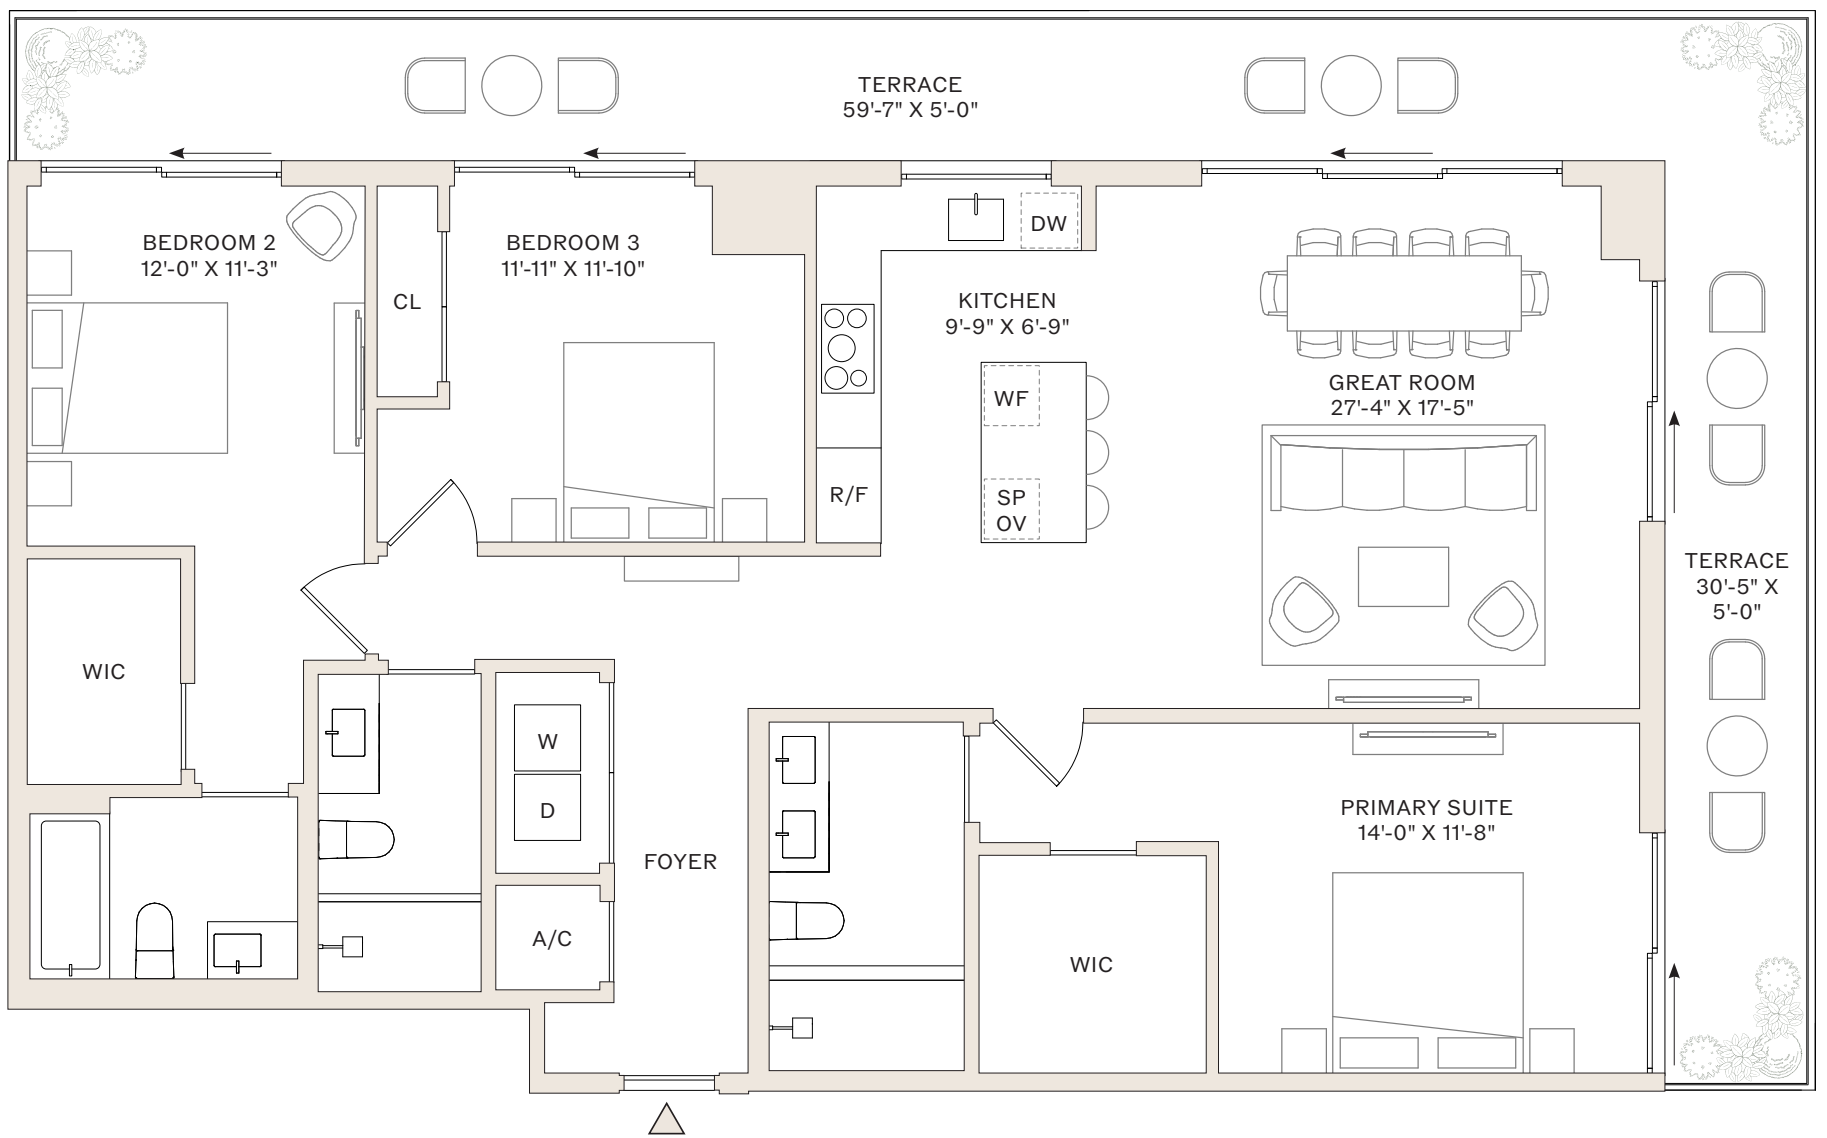

VICEROY

RESIDENCES

FORT LAUDERDALE

RESIDENCES 14-29 A

3 BEDROOMS

3 BATHROOMS

INTERIOR: 1,649 SF

TERRACE: 449 SF

0 2 4 8

SCALE: 5/32" = 1'

NE 2ND ST

N FEDERAL HWY