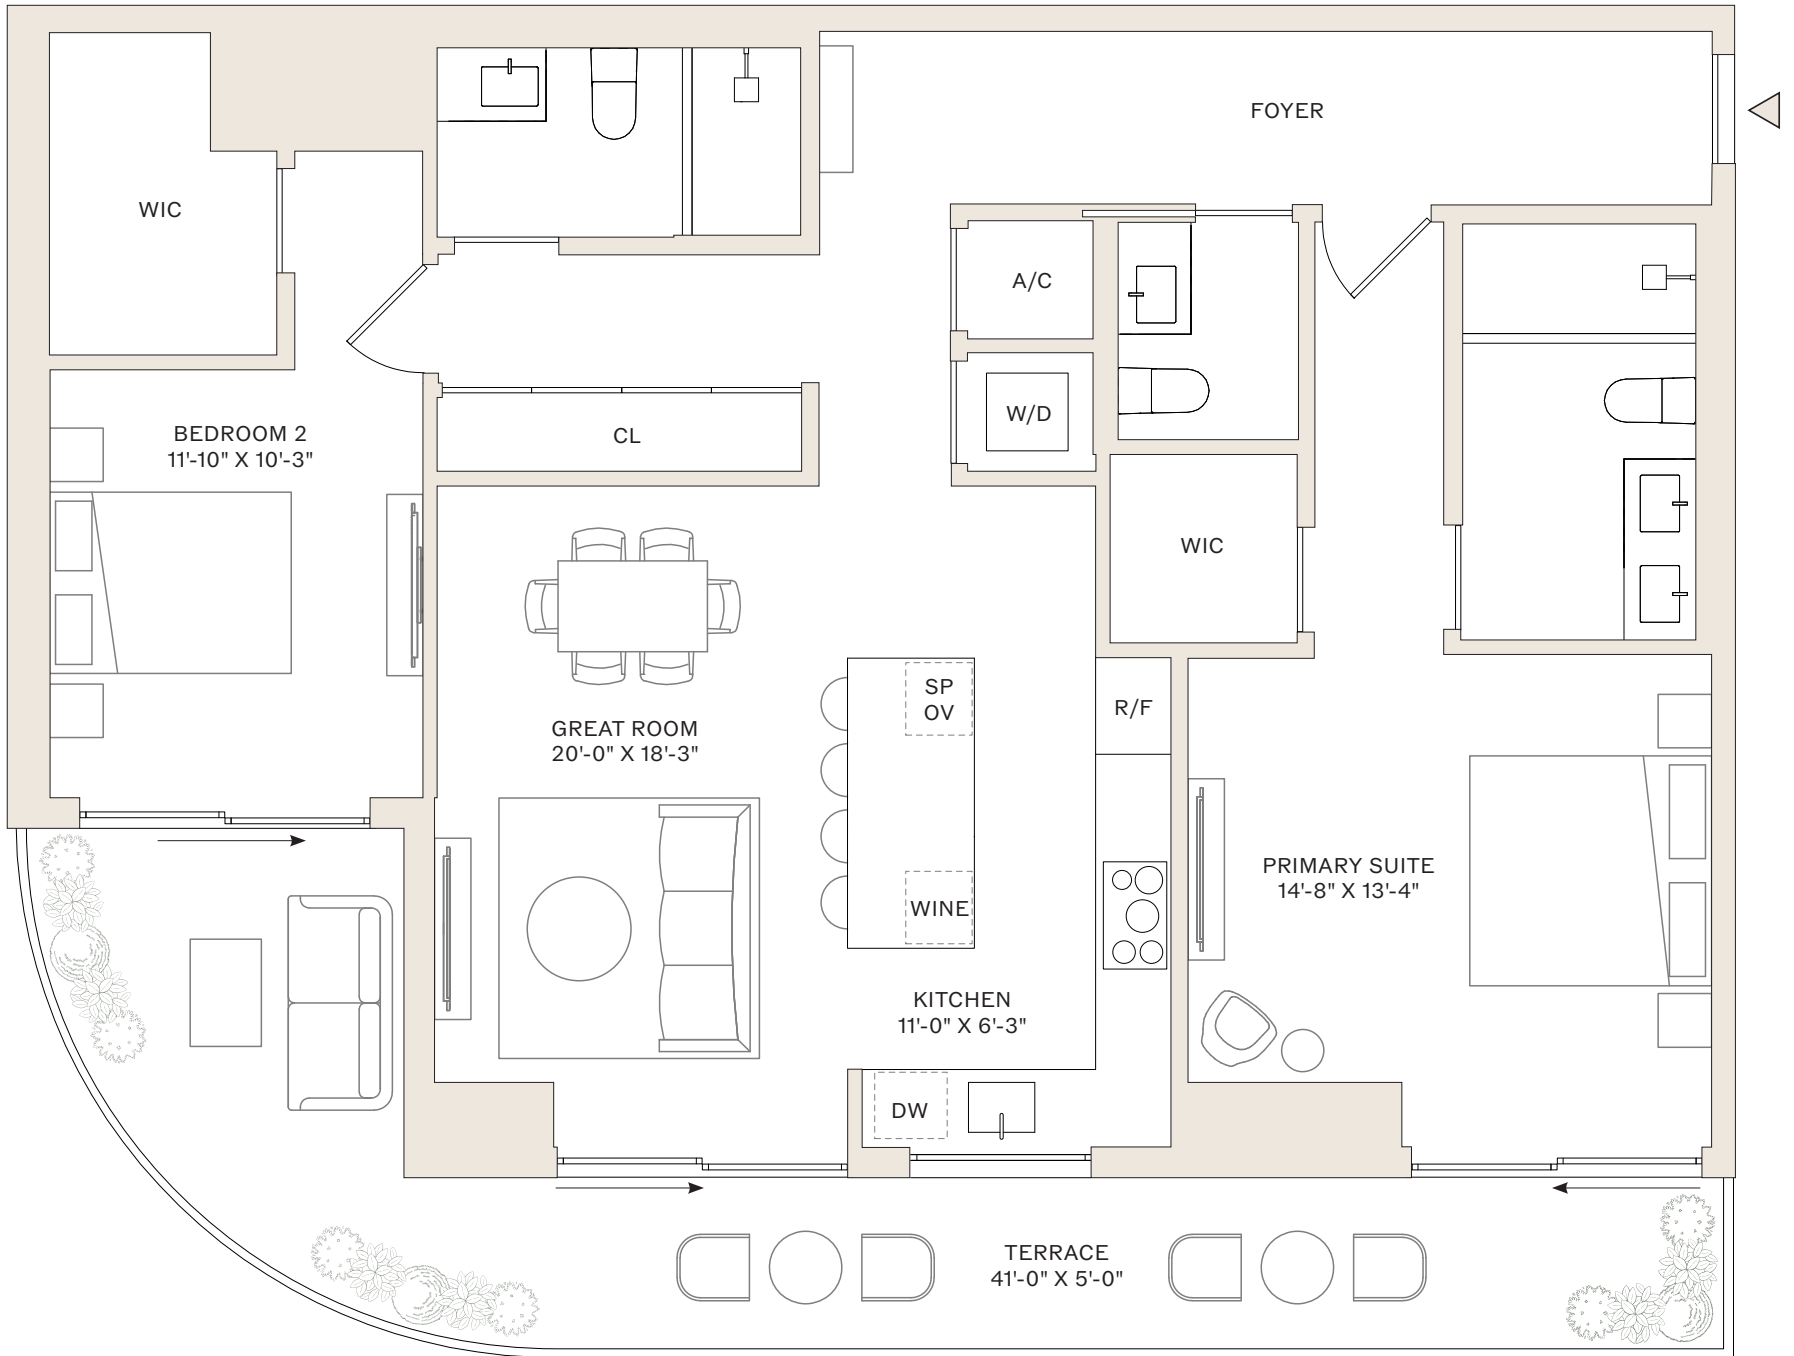

TERRACE: 194 SF

SCALE: 1/4" = 1'

VICEROY

RESIDENCES

FORT LAUDERDALE

RESIDENCES 3-10 C

2 BEDROOMS
2.5 BATHROOMS

INTERIOR: 1,419 SF
TERRACE: 282 SF