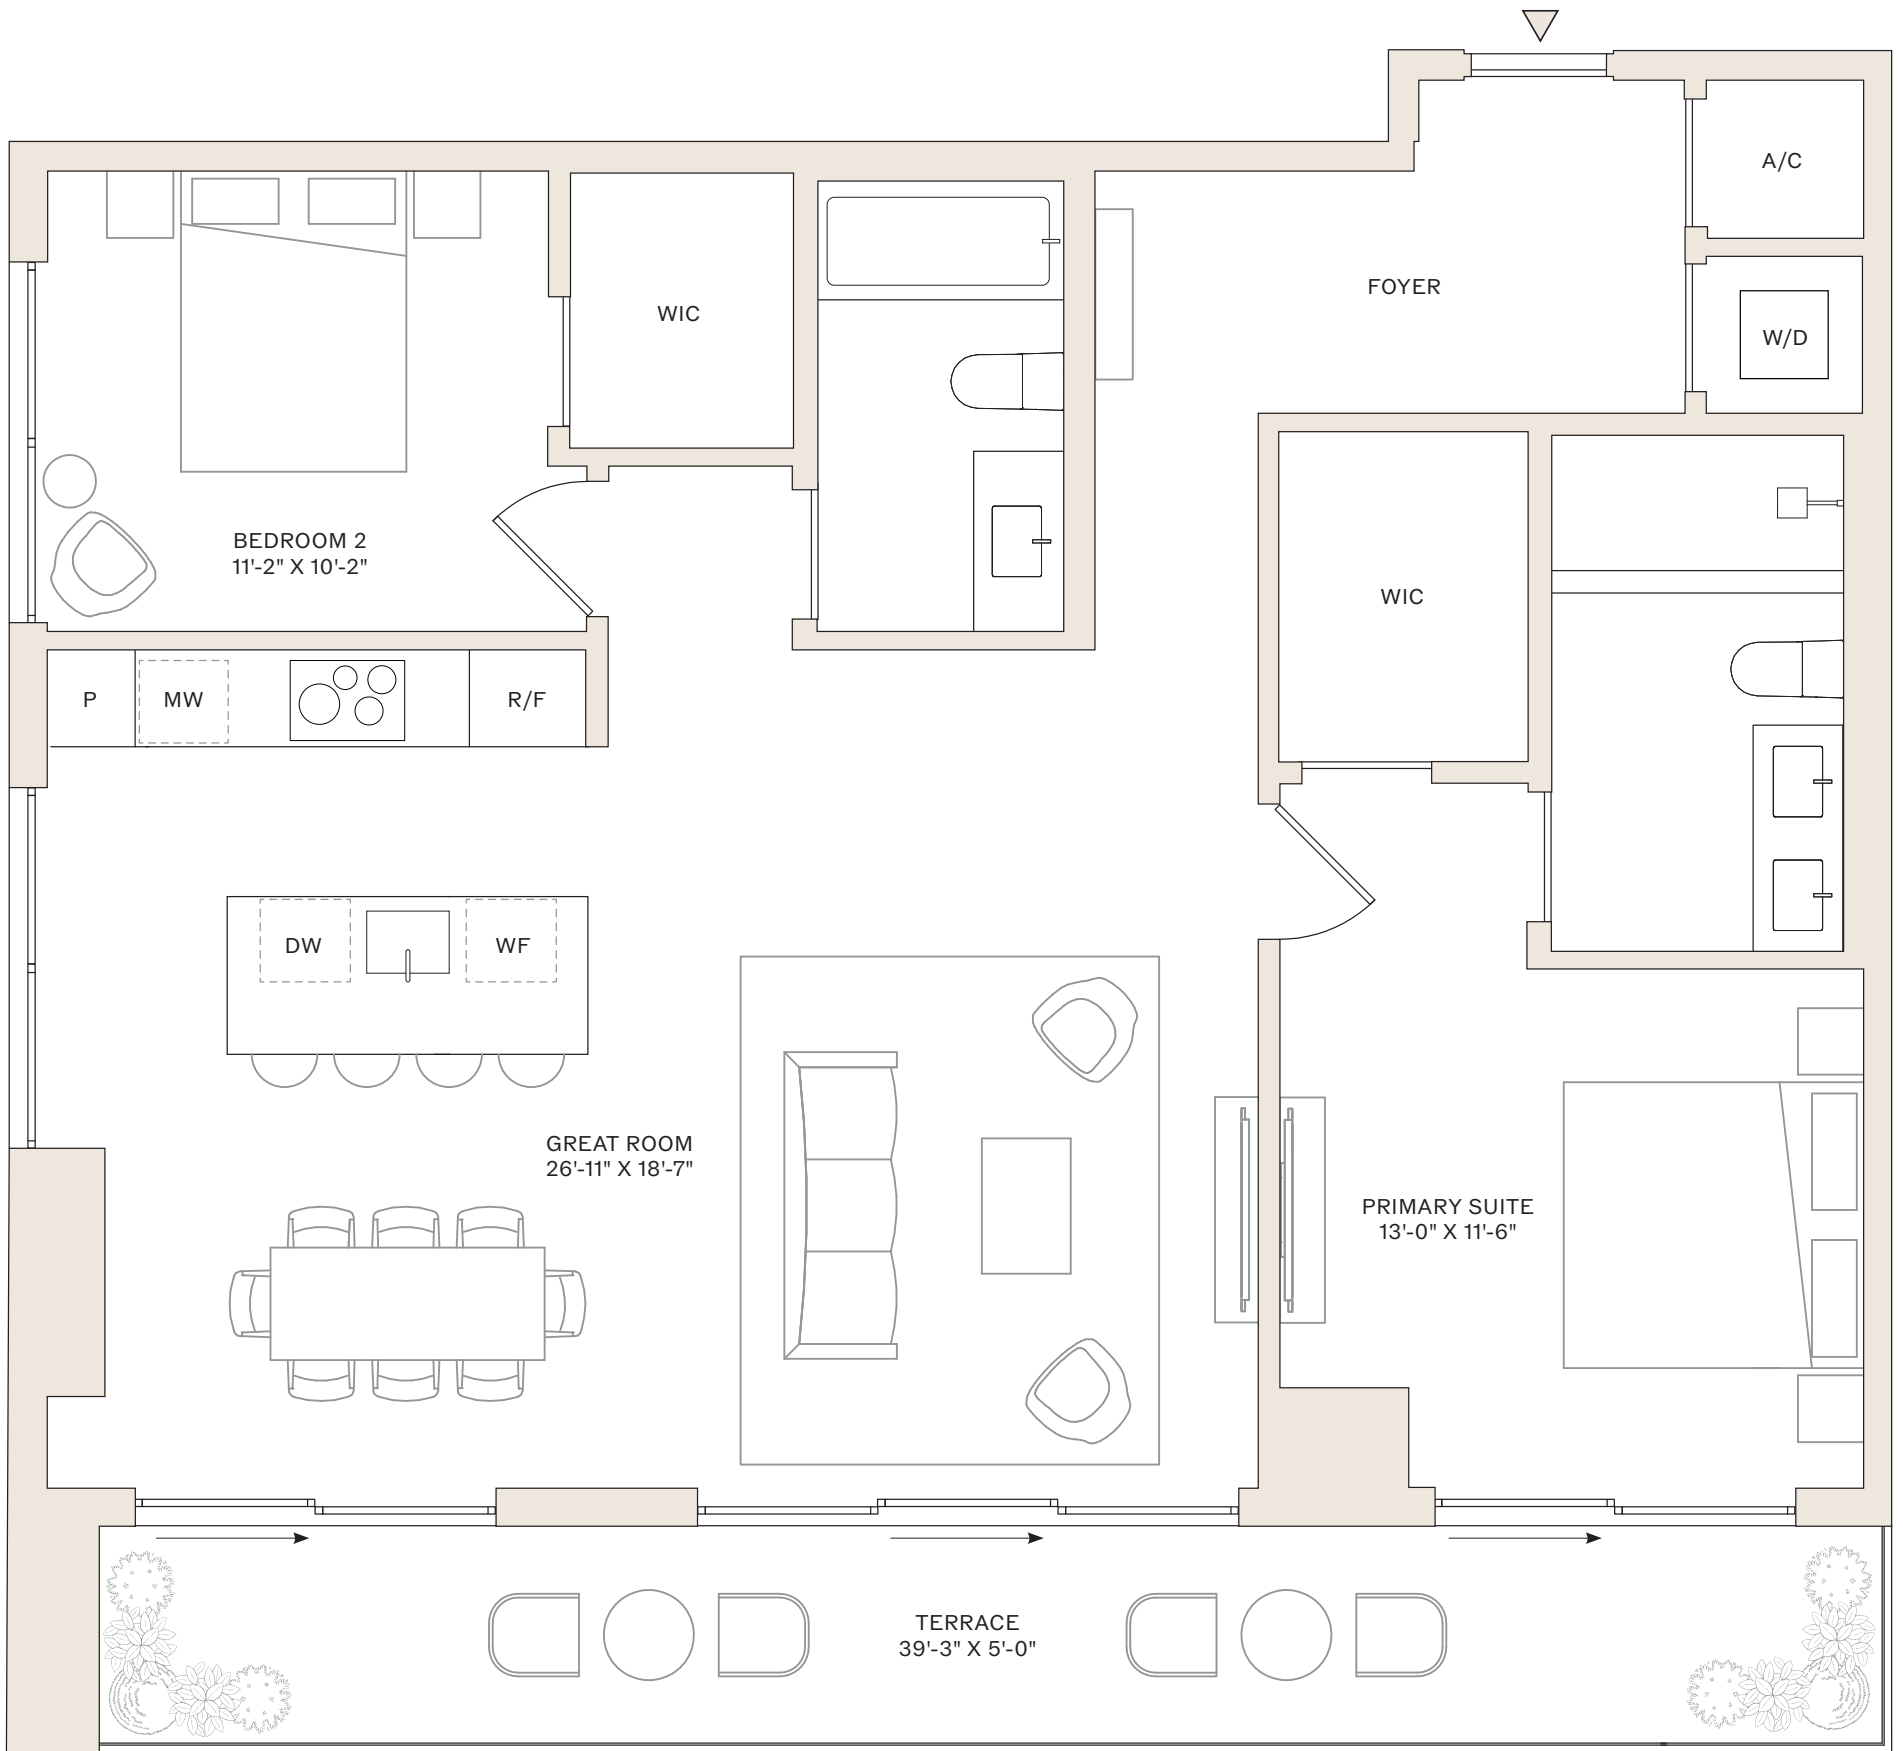

VICEROY

RESIDENCES

FORT LAUDERDALE

RESIDENCES 30-44 F

2 BEDROOMS
2 BATHROOMS

INTERIOR: 1,286 SF
TERRACE: 196 SF

0 2 4 8

SCALE: 15/64" = 1'

NE 2ND ST

N FEDERAL HWY