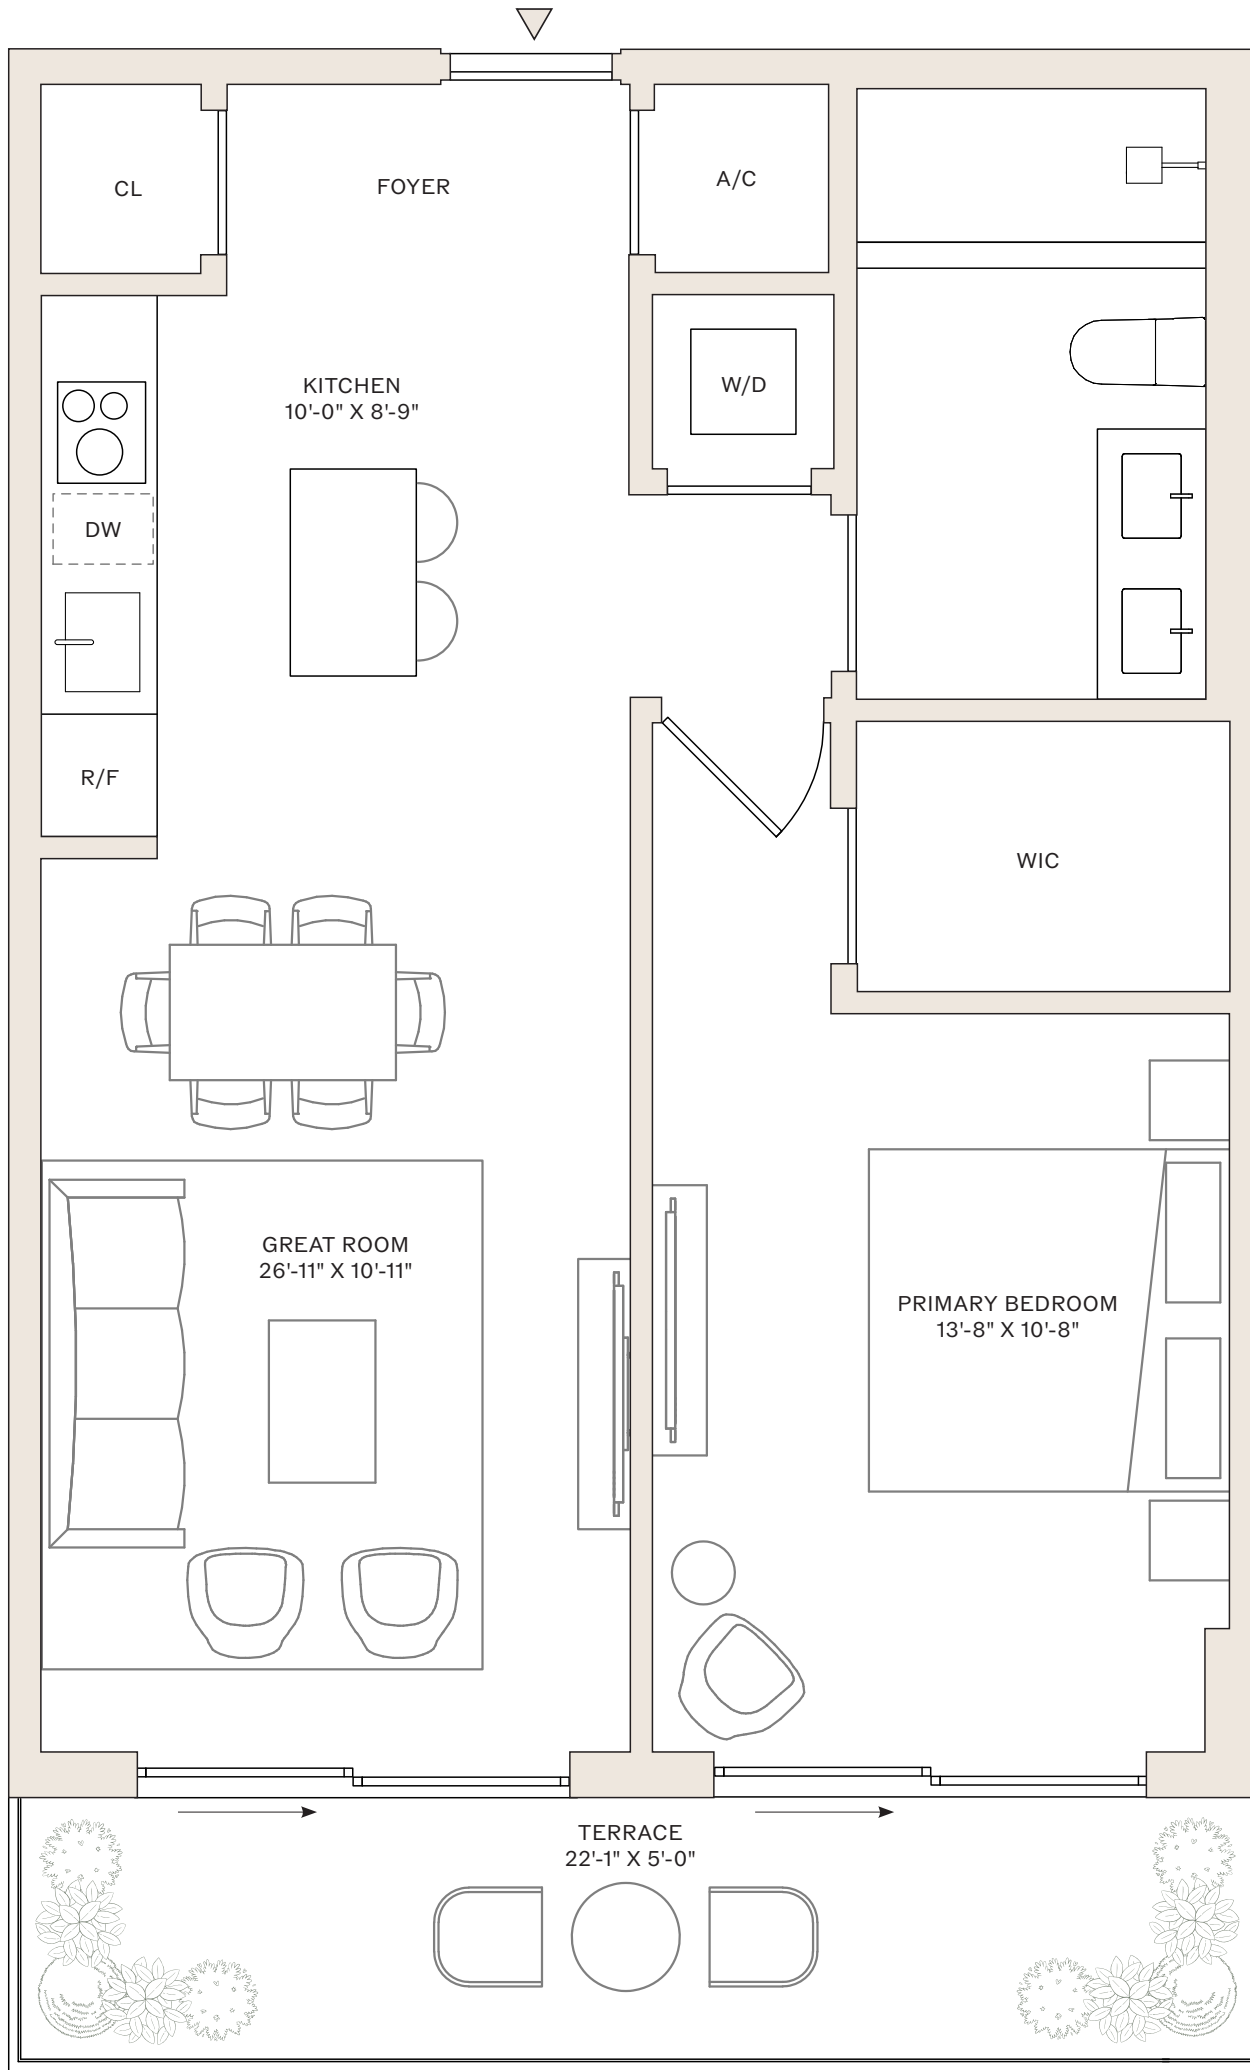

VICEROY

RESIDENCES

FORT LAUDERDALE

RESIDENCES 14-29 H, 30-44 G

STUDIO
1 BATHROOM

14-29 H INTERIOR: 577 SF
30-44 G INTERIOR: 575 SF
TERRACE: 106 SF

0 2 4 8

SCALE: 9/32" = 1'

TERRACE: 106 SF

SCALE: 5/16" = 1'

VICEROY

RESIDENCES

FORT LAUDERDALE

RESIDENCES 14-29 D

1 BEDROOM

1 BATHROOM

INTERIOR: 732 SF

TERRACE: 111 SF

SCALE: 9/32" = 1'

VICEROY

RESIDENCES

FORT LAUDERDALE

RESIDENCES 14-29 E

1 BEDROOM

1 BATHROOM

INTERIOR: 732 SF

TERRACE: 111 SF

SCALE: 9/32" = 1'

NE 2ND ST

N FEDERAL HWY

VICEROY

RESIDENCES