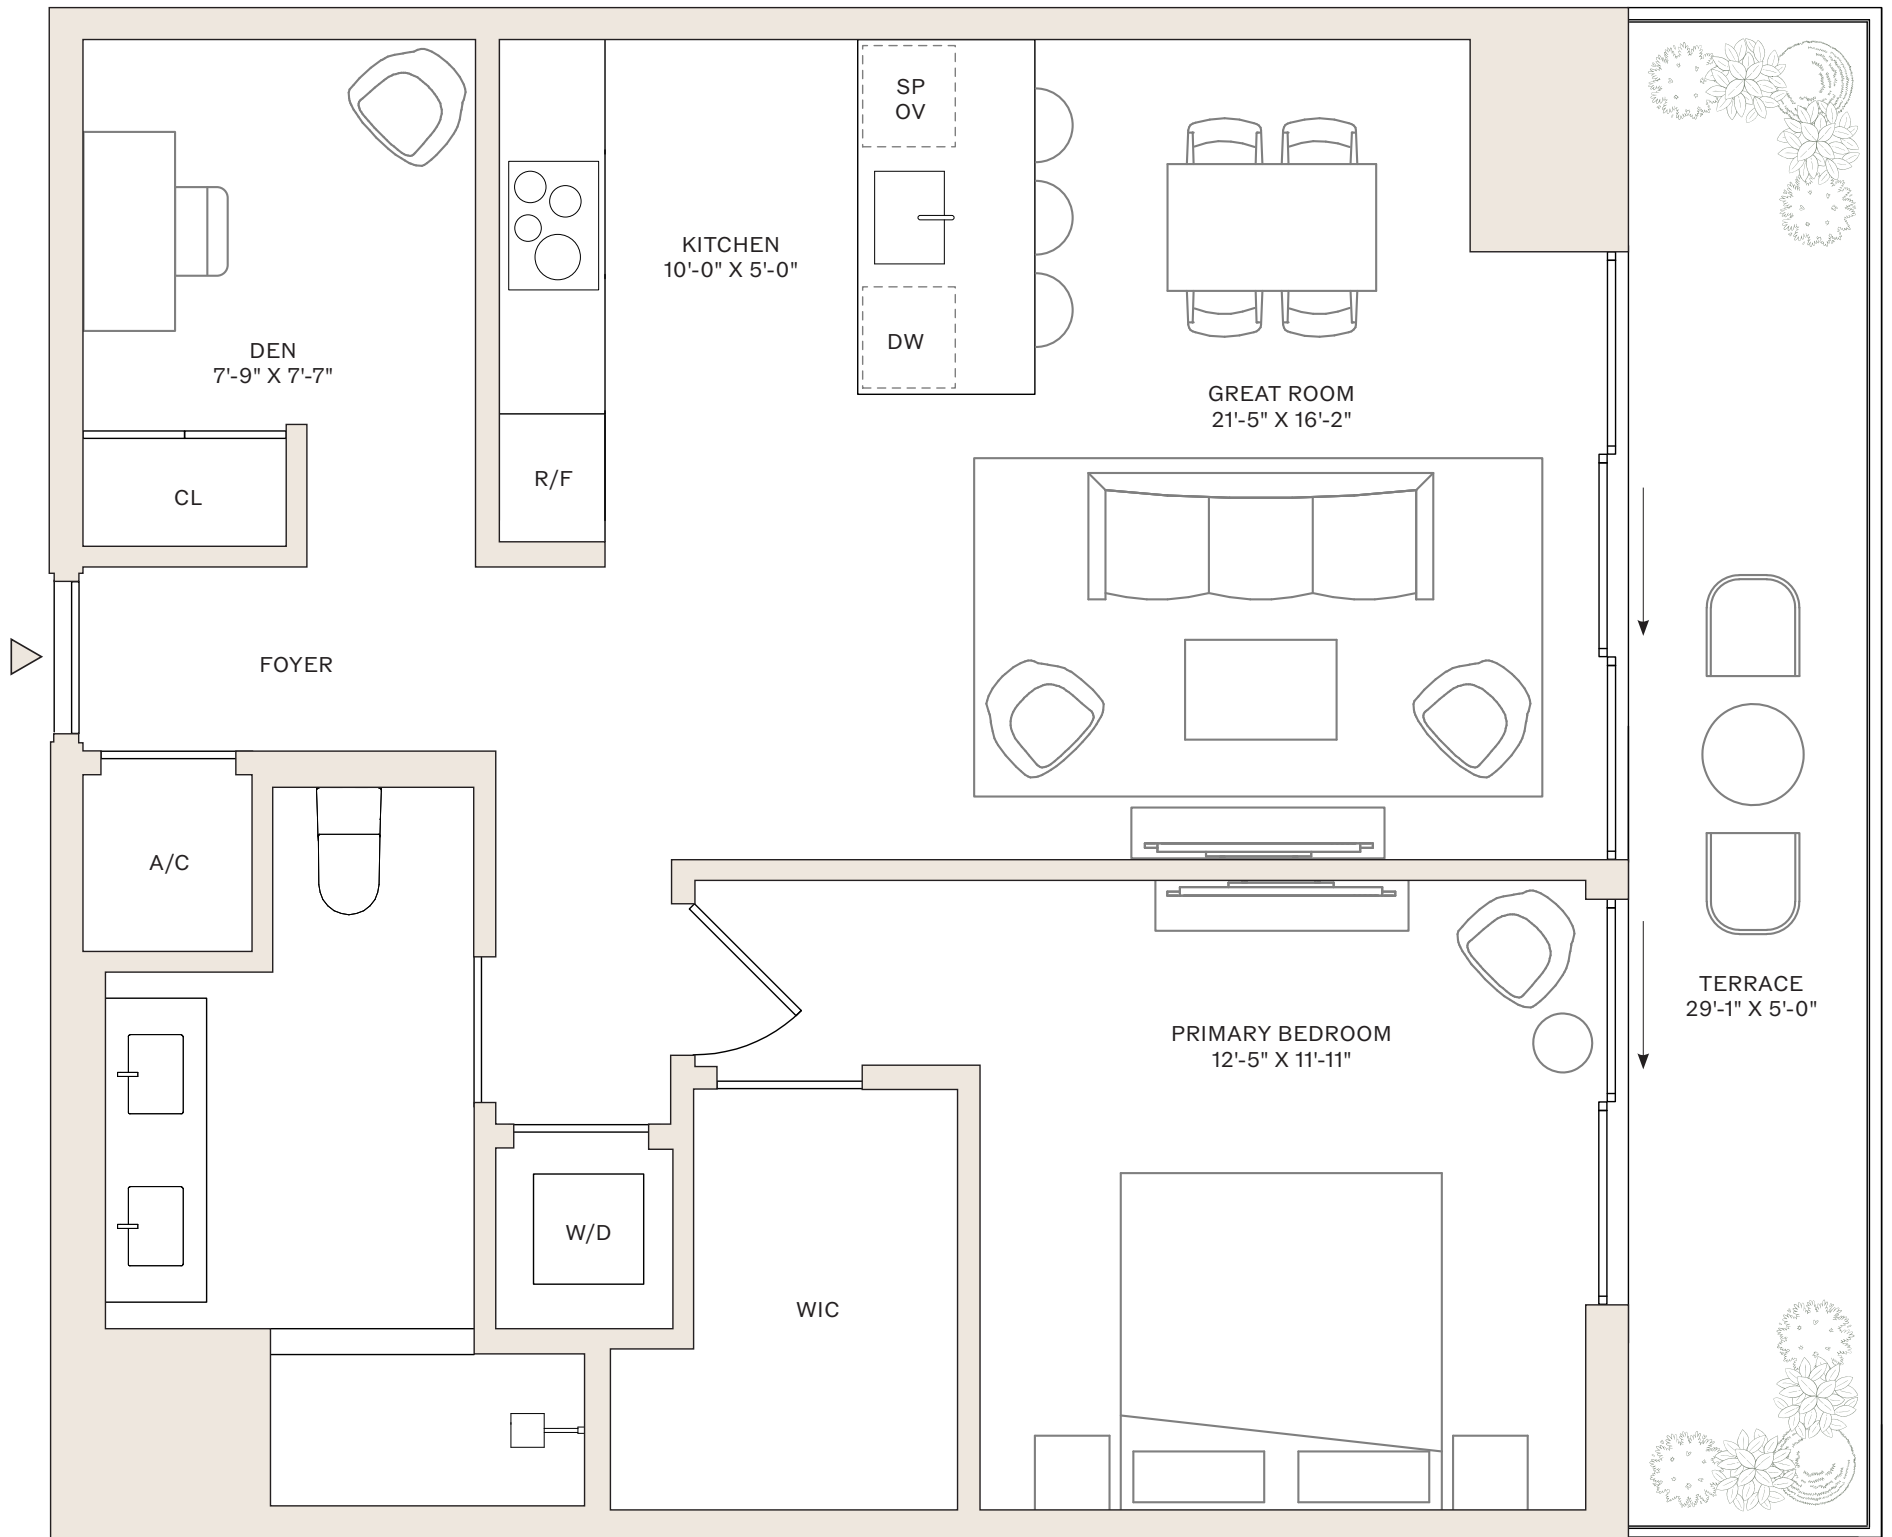

VICEROY

RESIDENCES

FORT LAUDERDALE

RESIDENCES 14-29 B

1 BEDROOM + DEN
1 BATHROOM

INTERIOR: 912 SF
TERRACE: 146 SF

0 2 4 8

SCALE: 17/64" = 1'

NE 2ND ST

N FEDERAL HWY