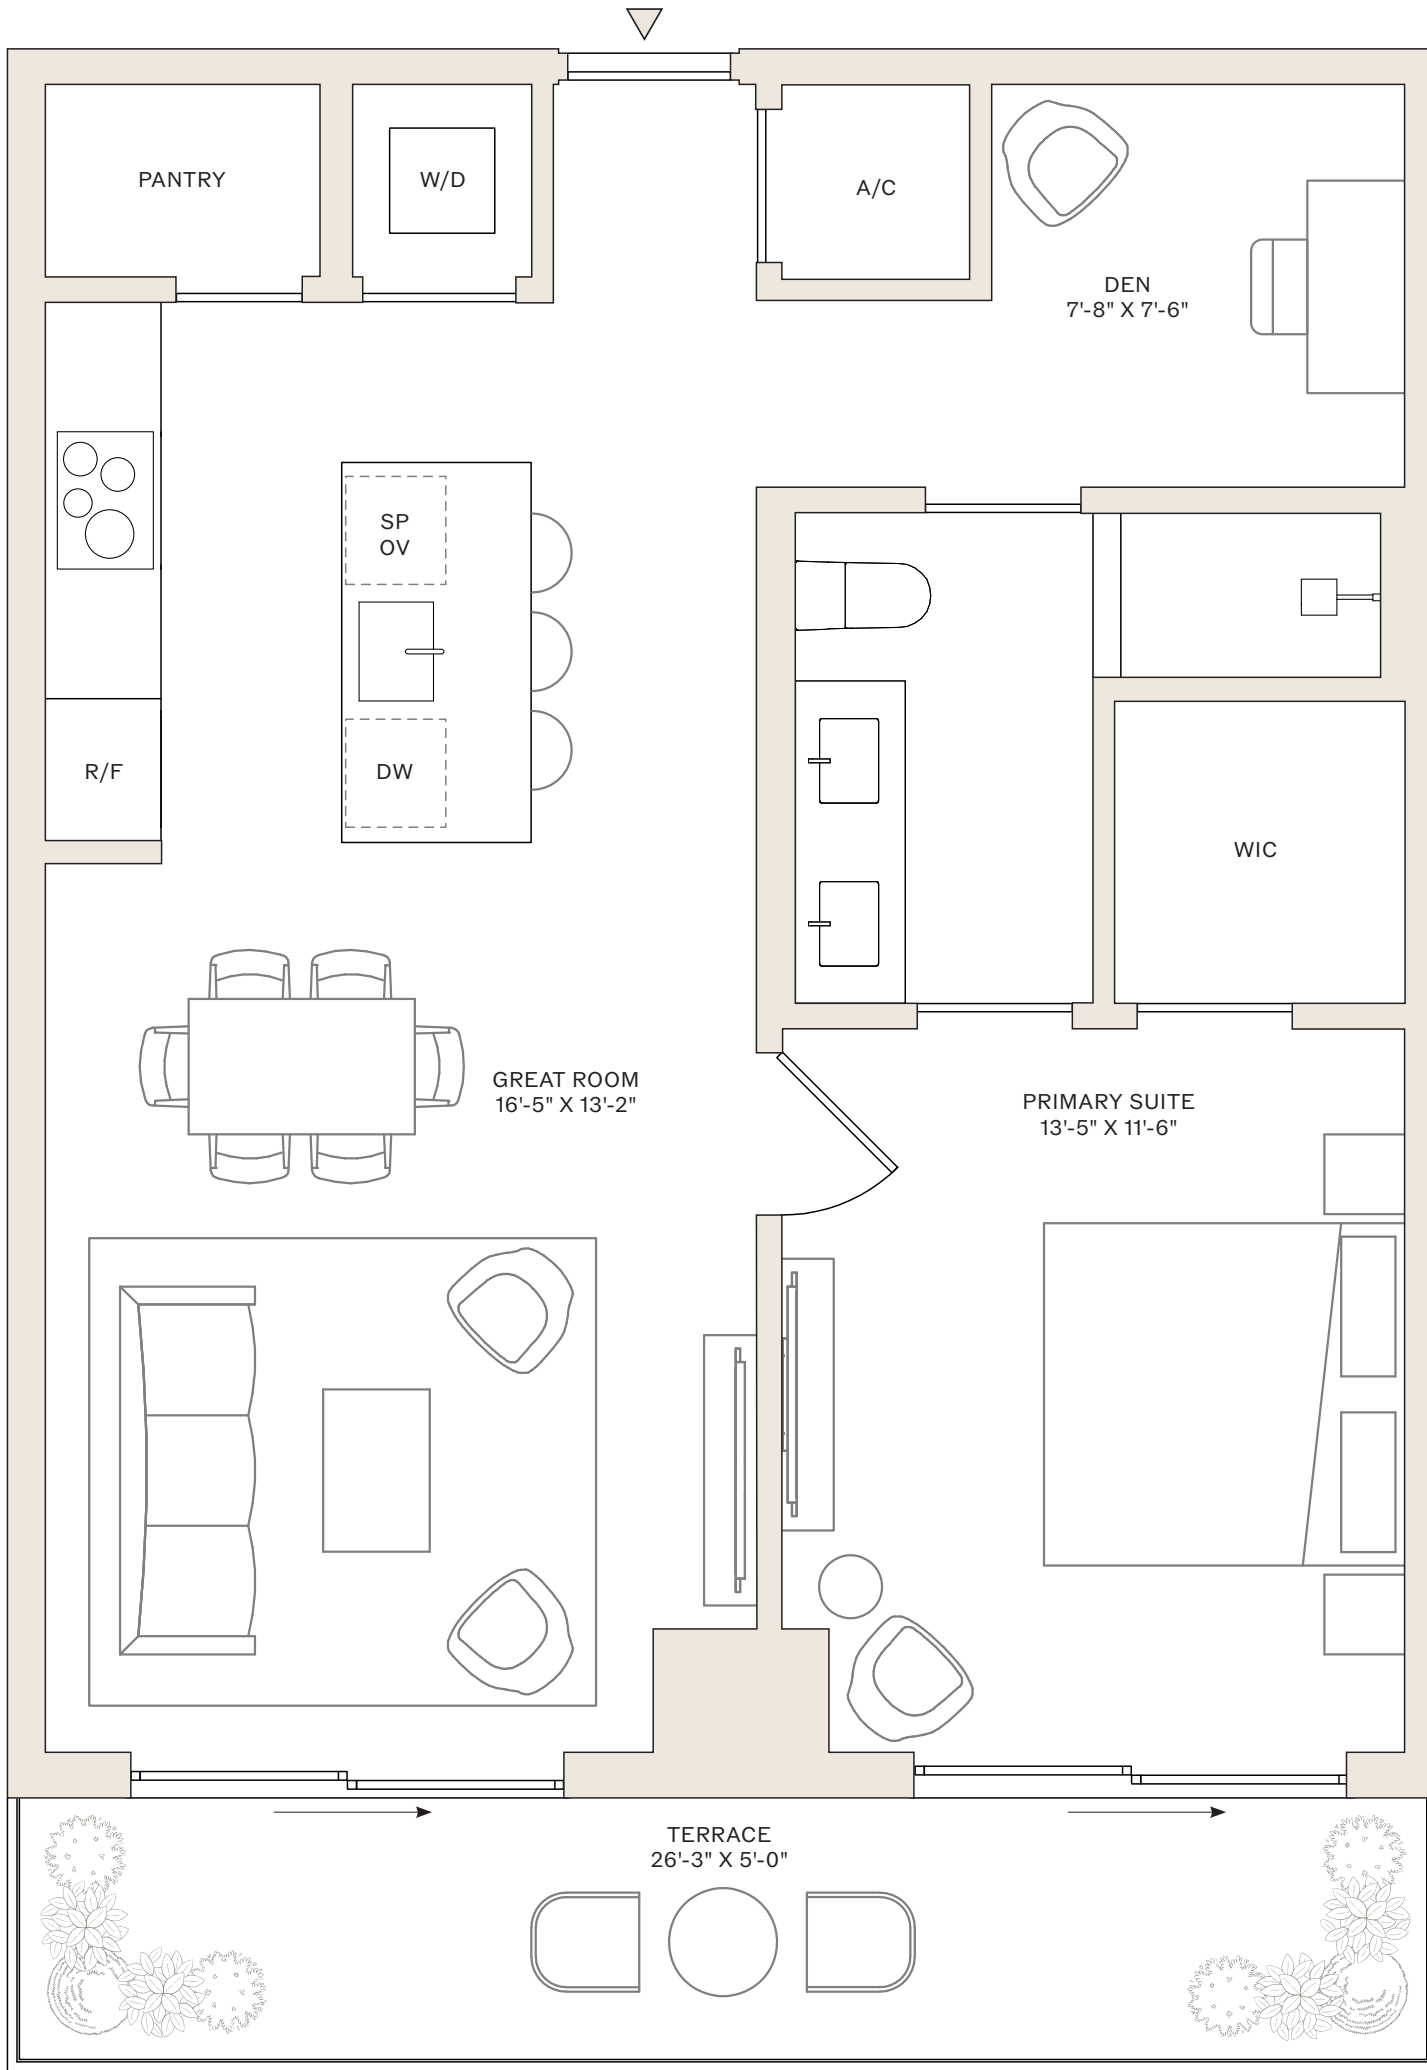

VICEROY

RESIDENCES

FORT LAUDERDALE

RESIDENCES 14-29 F

1 BEDROOM + DEN
1 BATHROOM

INTERIOR: 834 SF
TERRACE: 126 SF

SCALE: 9/32" = 1'

NE 2ND ST

N FEDERAL HWY