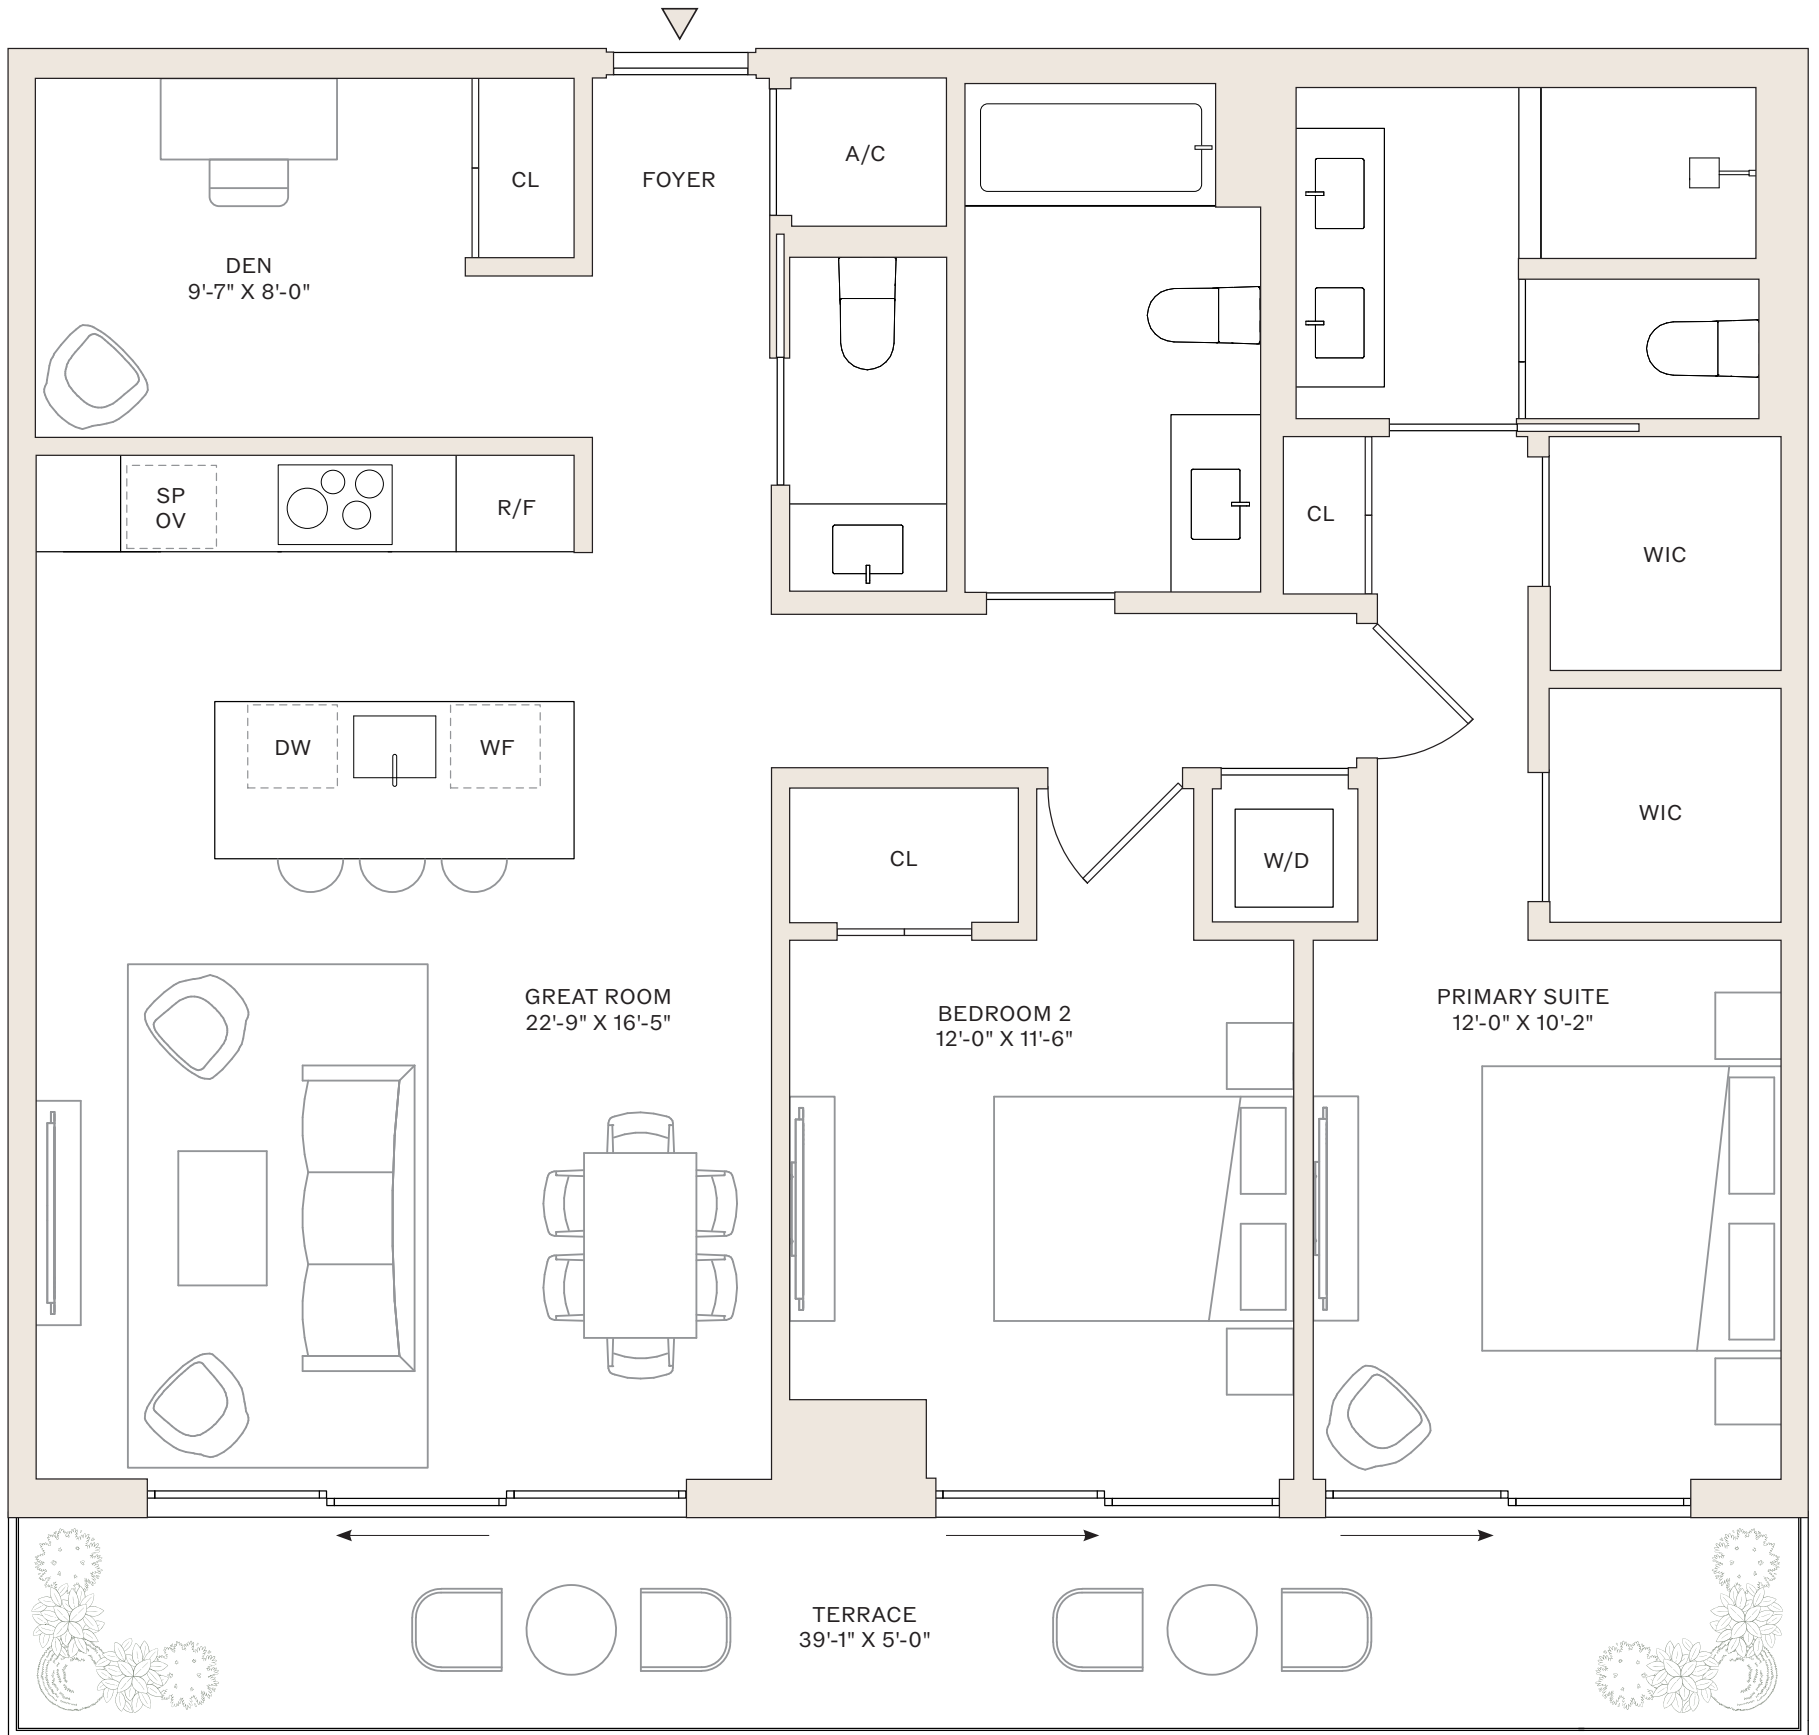

VICEROY

RESIDENCES

FORT LAUDERDALE

RESIDENCES 30-44 D

2 BEDROOMS + DEN
2.5 BATHROOMS

INTERIOR: 1,295 SF
TERRACE: 196 SF

0 2 4 8

SCALE: 15/64" = 1'

NE 2ND ST

N FEDERAL HWY