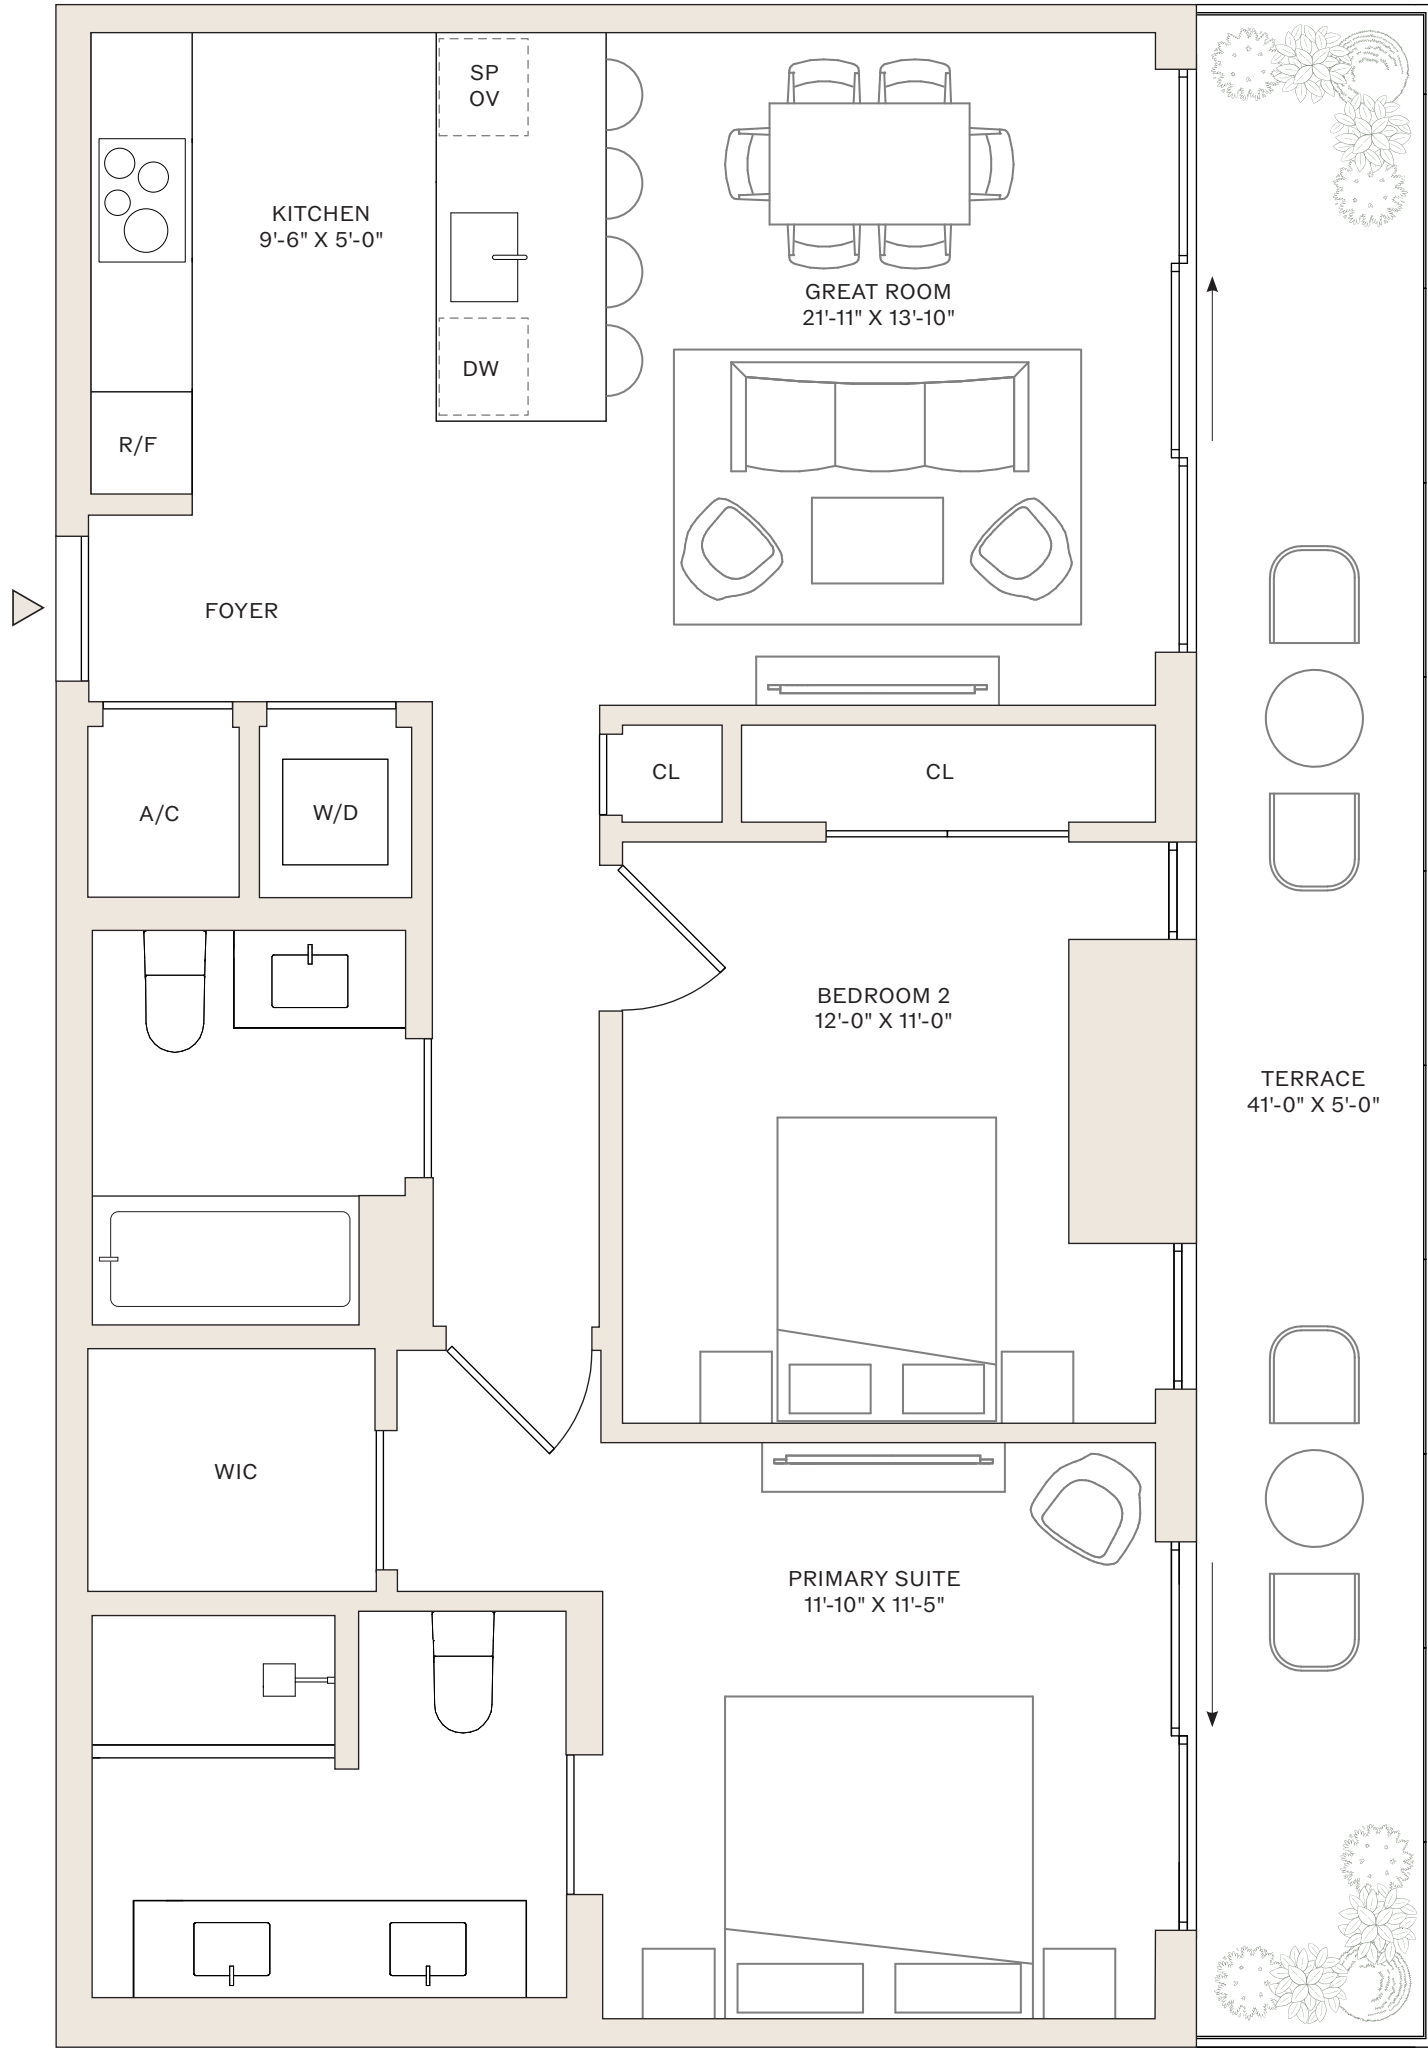

VICEROY

RESIDENCES

FORT LAUDERDALE

RESIDENCES 3-10 A

2 BEDROOMS

2 BATHROOMS

INTERIOR: 1,229 SF

TERRACE: 170 SF

SCALE: 1/4" = 1'

VICEROY

RESIDENCES

FORT LAUDERDALE

RESIDENCES 3-10 B

2 BEDROOMS

2 BATHROOMS

INTERIOR: 976 SF

TERRACE: 194 SF

SCALE: 1/4" = 1'

VICEROY

RESIDENCES

FORT LAUDERDALE

RESIDENCES 3-10 C

2 BEDROOMS
2.5 BATHROOMS

INTERIOR: 1,419 SF
TERRACE: 282 SF