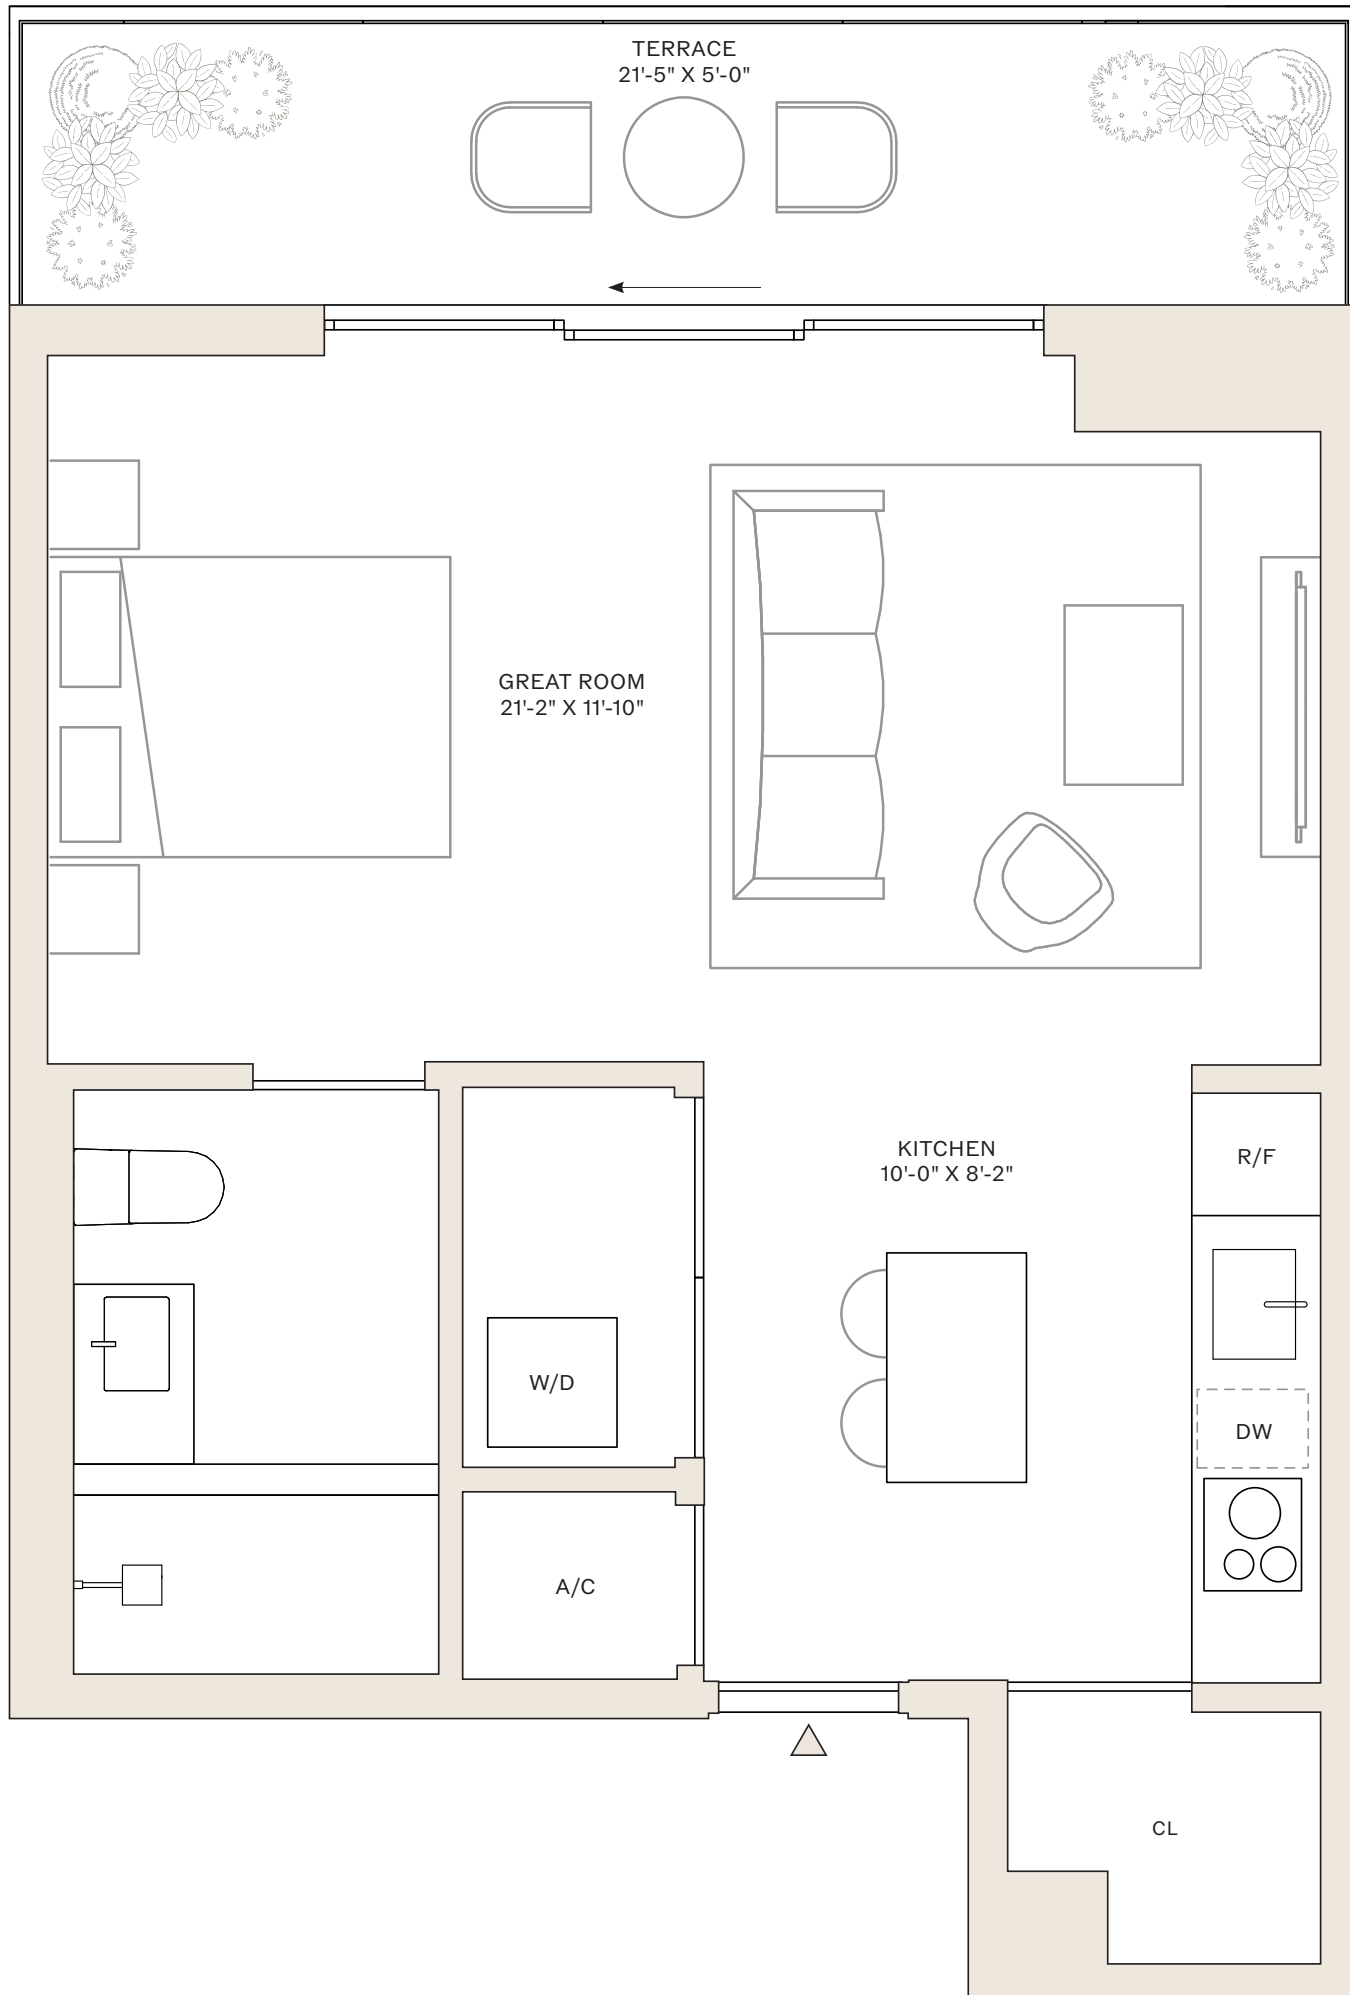

VICEROY

RESIDENCES

FORT LAUDERDALE

RESIDENCES 14-29 H, 30-44 G

STUDIO
1 BATHROOM

14-29 H INTERIOR: 577 SF
30-44 G INTERIOR: 575 SF
TERRACE: 106 SF

0 2 4 8

SCALE: 9/32" = 1'

NE 2ND ST

N FEDERAL HWY

VICEROY

RESIDENCES

FORT LAUDERDALE

RESIDENCES 14-29 L

STUDIO
1 BATHROOM

INTERIOR: 539 SF

TERRACE: 106 SF

SCALE: 5/16" = 1'

VICEROY

RESIDENCES

FORT LAUDERDALE

RESIDENCES 14-29 D

1 BEDROOM

1 BATHROOM

INTERIOR: 732 SF

TERRACE: 111 SF

SCALE: 9/32" = 1'

VICEROY

RESIDENCES

FORT LAUDERDALE

RESIDENCES 14-29 E

1 BEDROOM