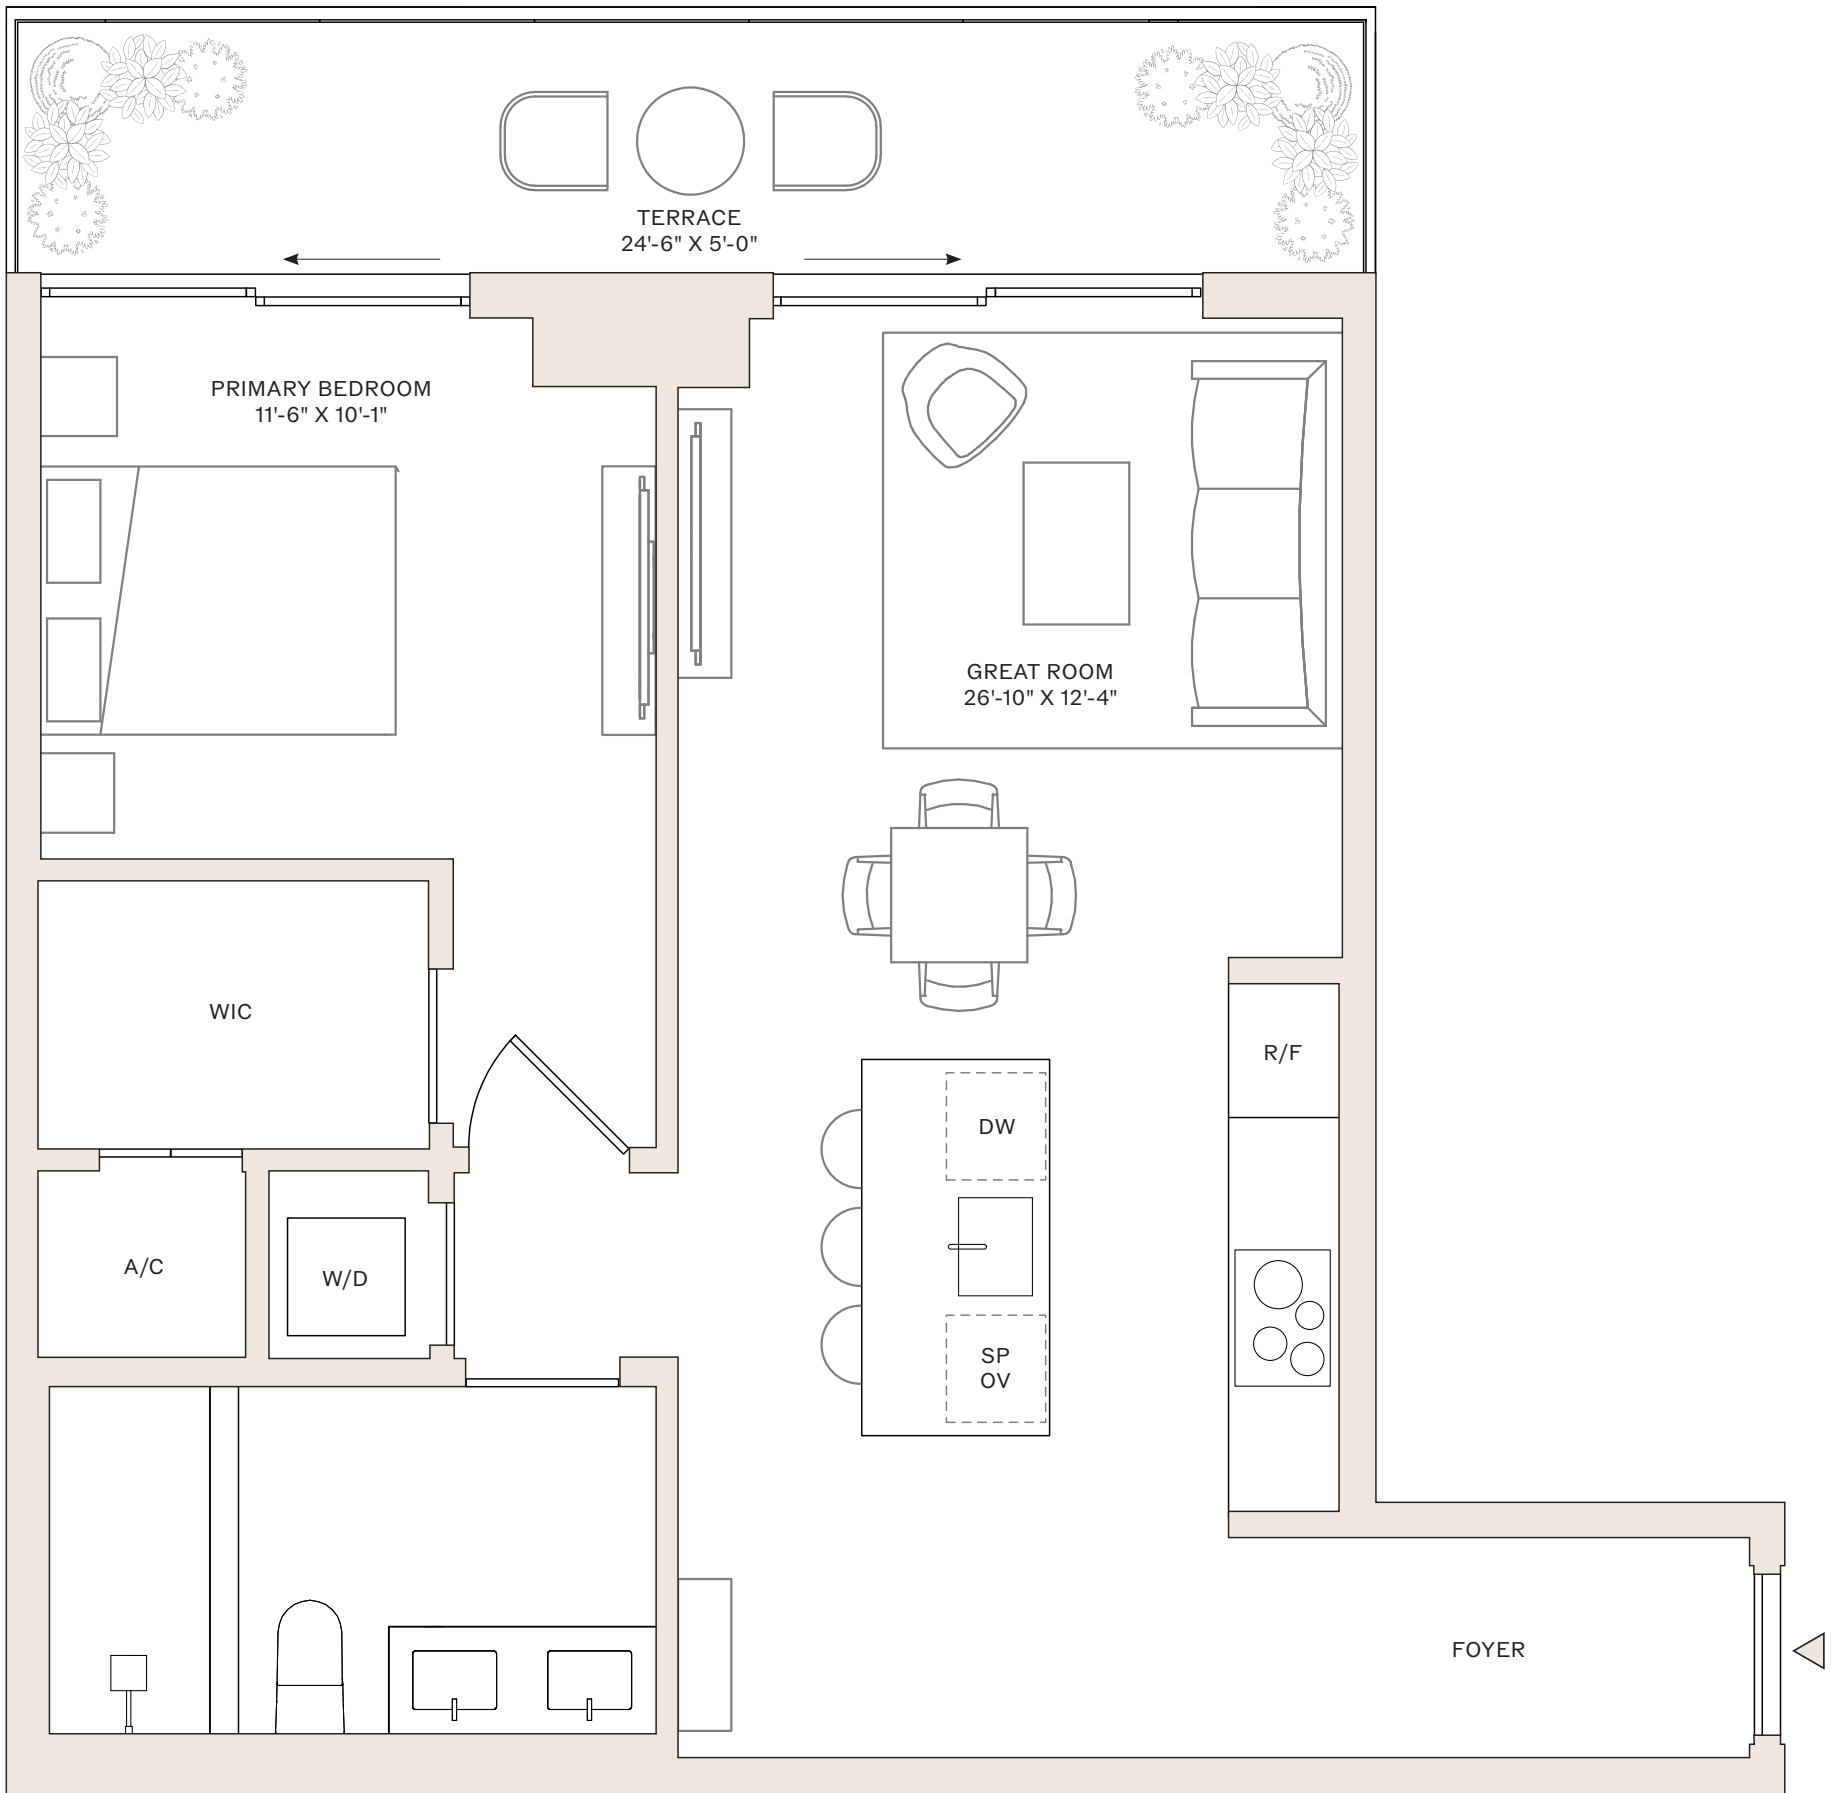

RESIDENCES

FORT LAUDERDALE

RESIDENCES 14-29 K

1 BEDROOM

1 BATHROOM

INTERIOR: 755 SF

TERRACE: 121 SF

SCALE: 9/32" = 1'