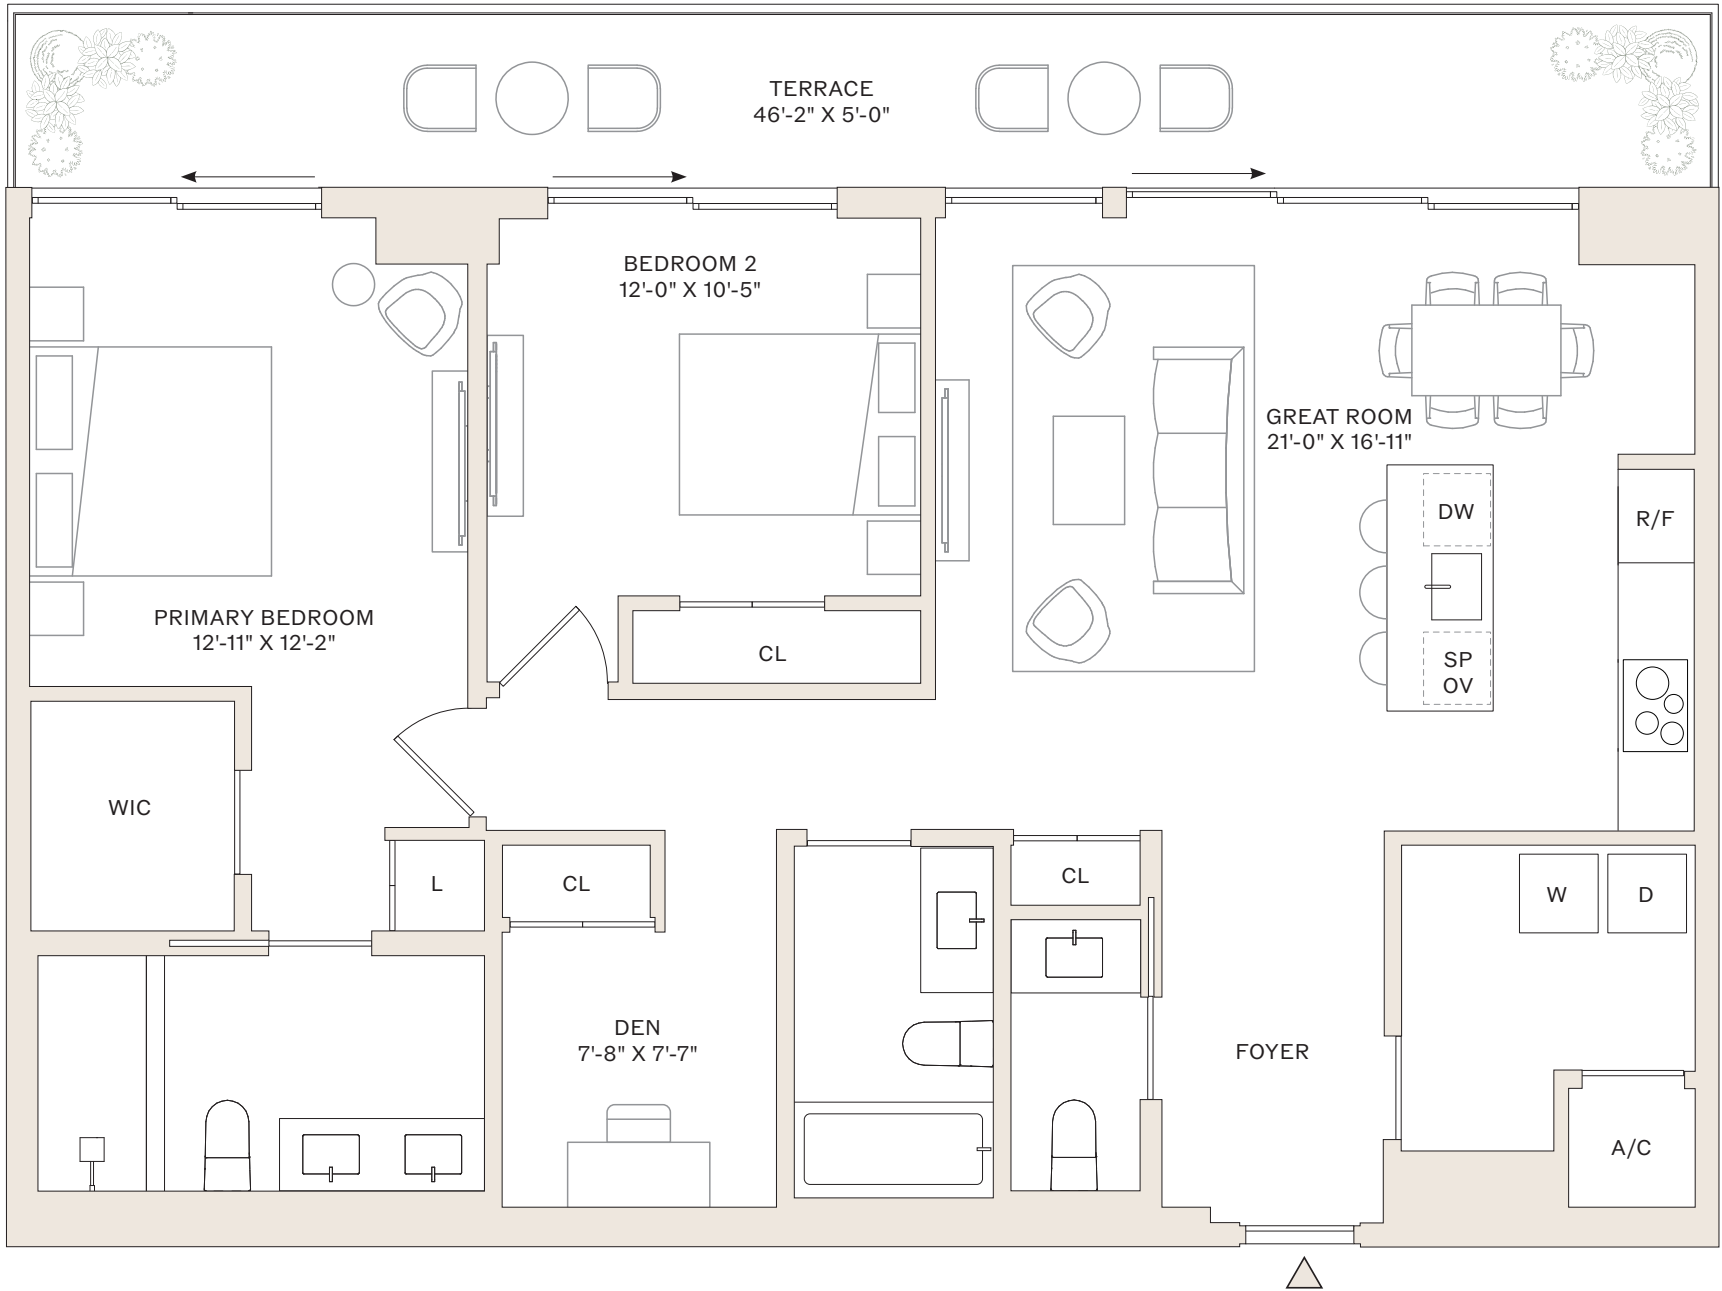

VICEROY

RESIDENCES

FORT LAUDERDALE

RESIDENCES 30-44 J

2 BEDROOMS + DEN
2.5 BATHROOMS

INTERIOR: 1,349 SF
TERRACE: 231 SF

0 2 4 8

SCALE: 3/16" = 1'