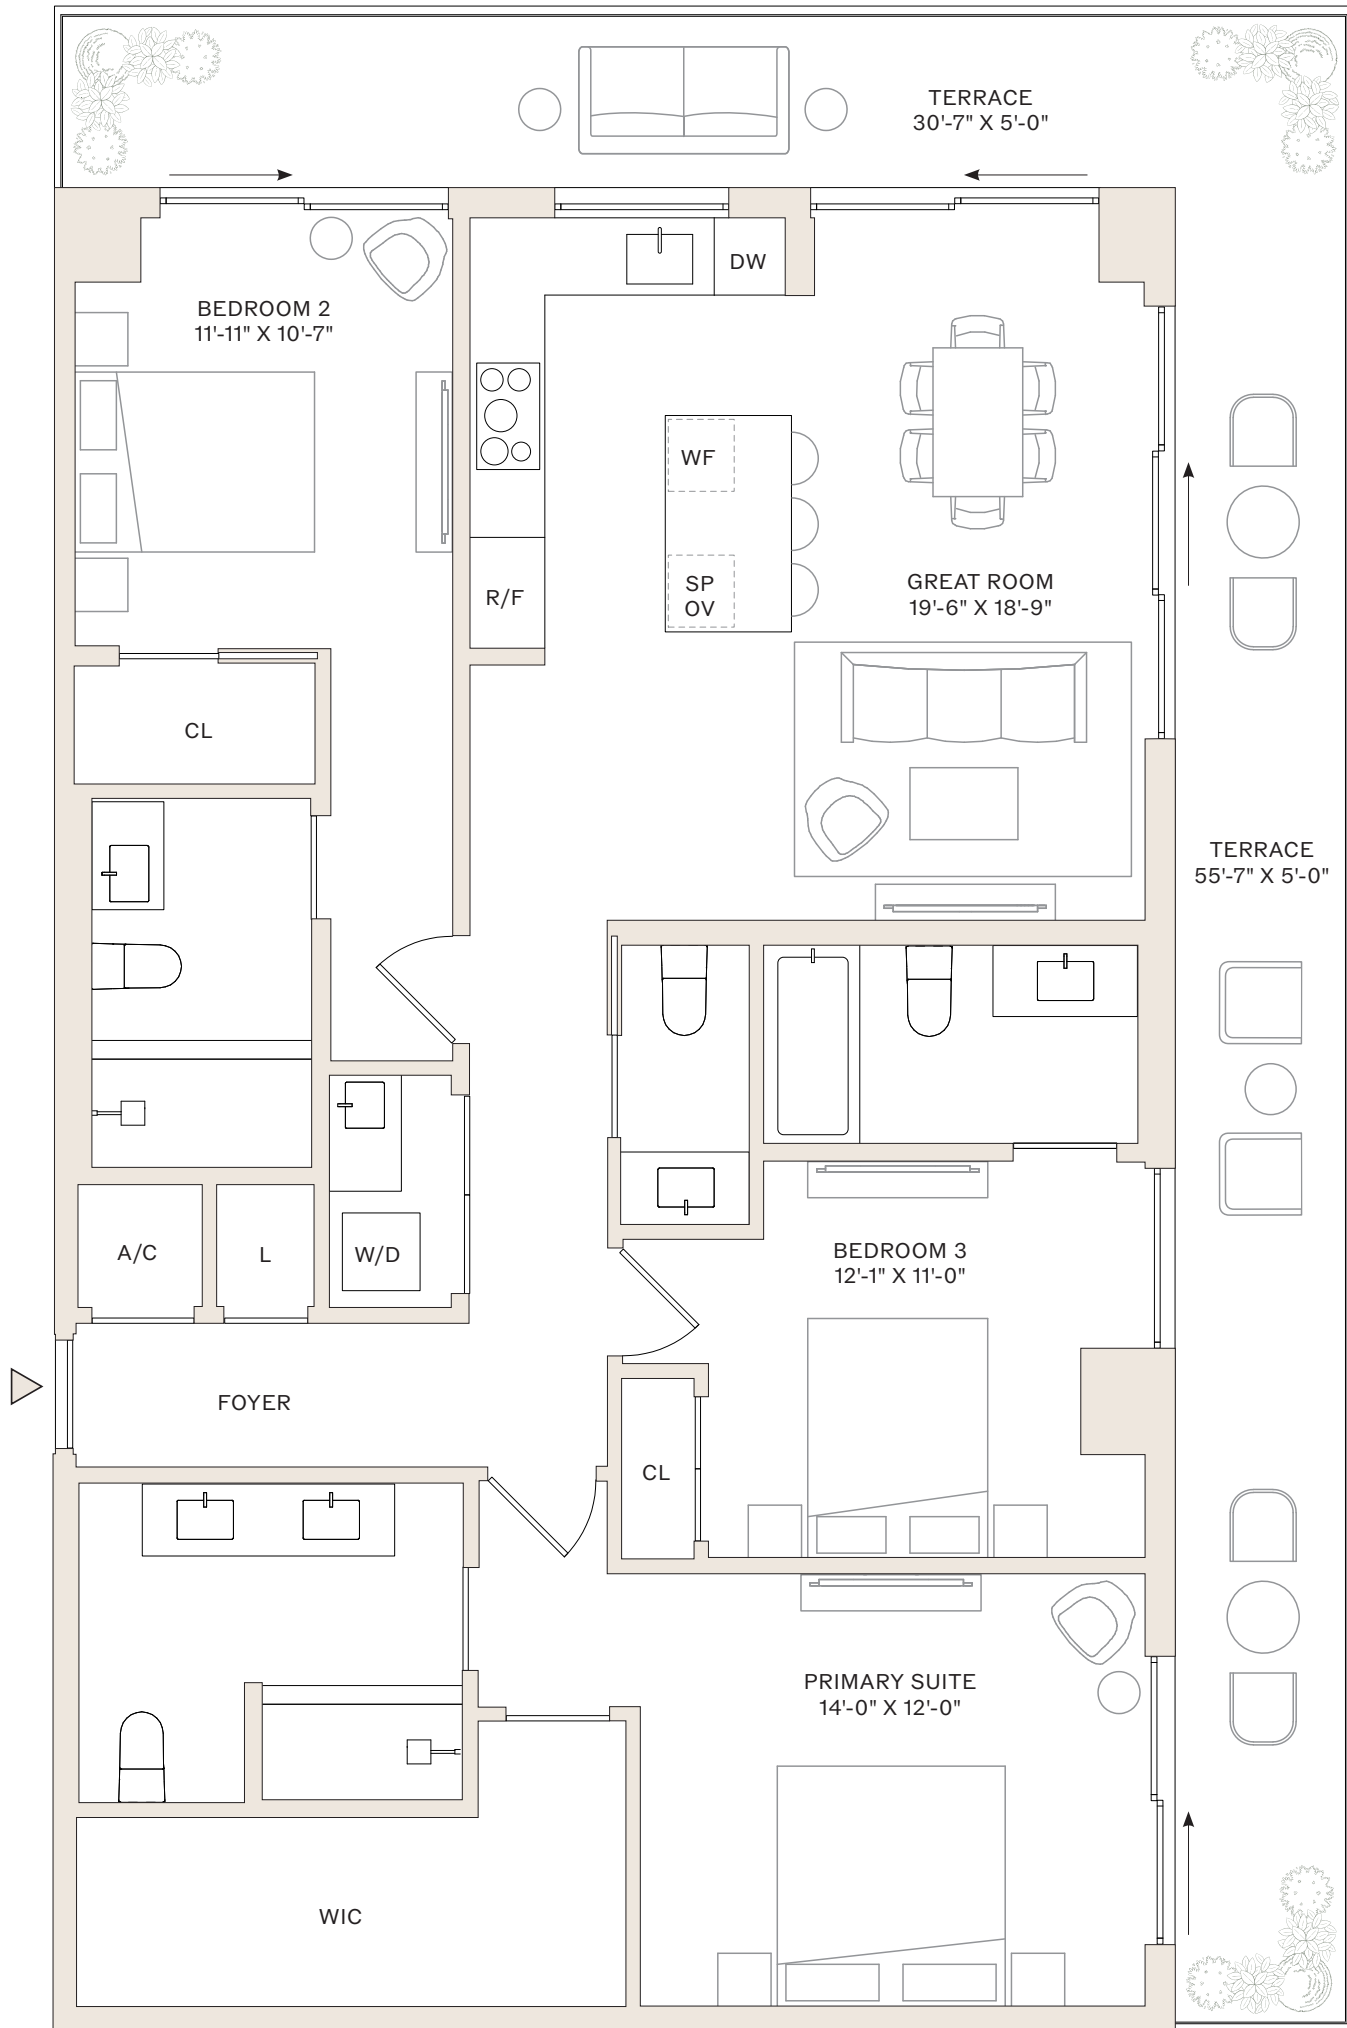

VICEROY

RESIDENCES

FORT LAUDERDALE

RESIDENCE 30-44 B

3 BEDROOMS
3.5 BATHROOMS

INTERIOR: 1,579 SF
TERRACE: 431 SF

0 2 4 8

SCALE: 3/16" = 1'