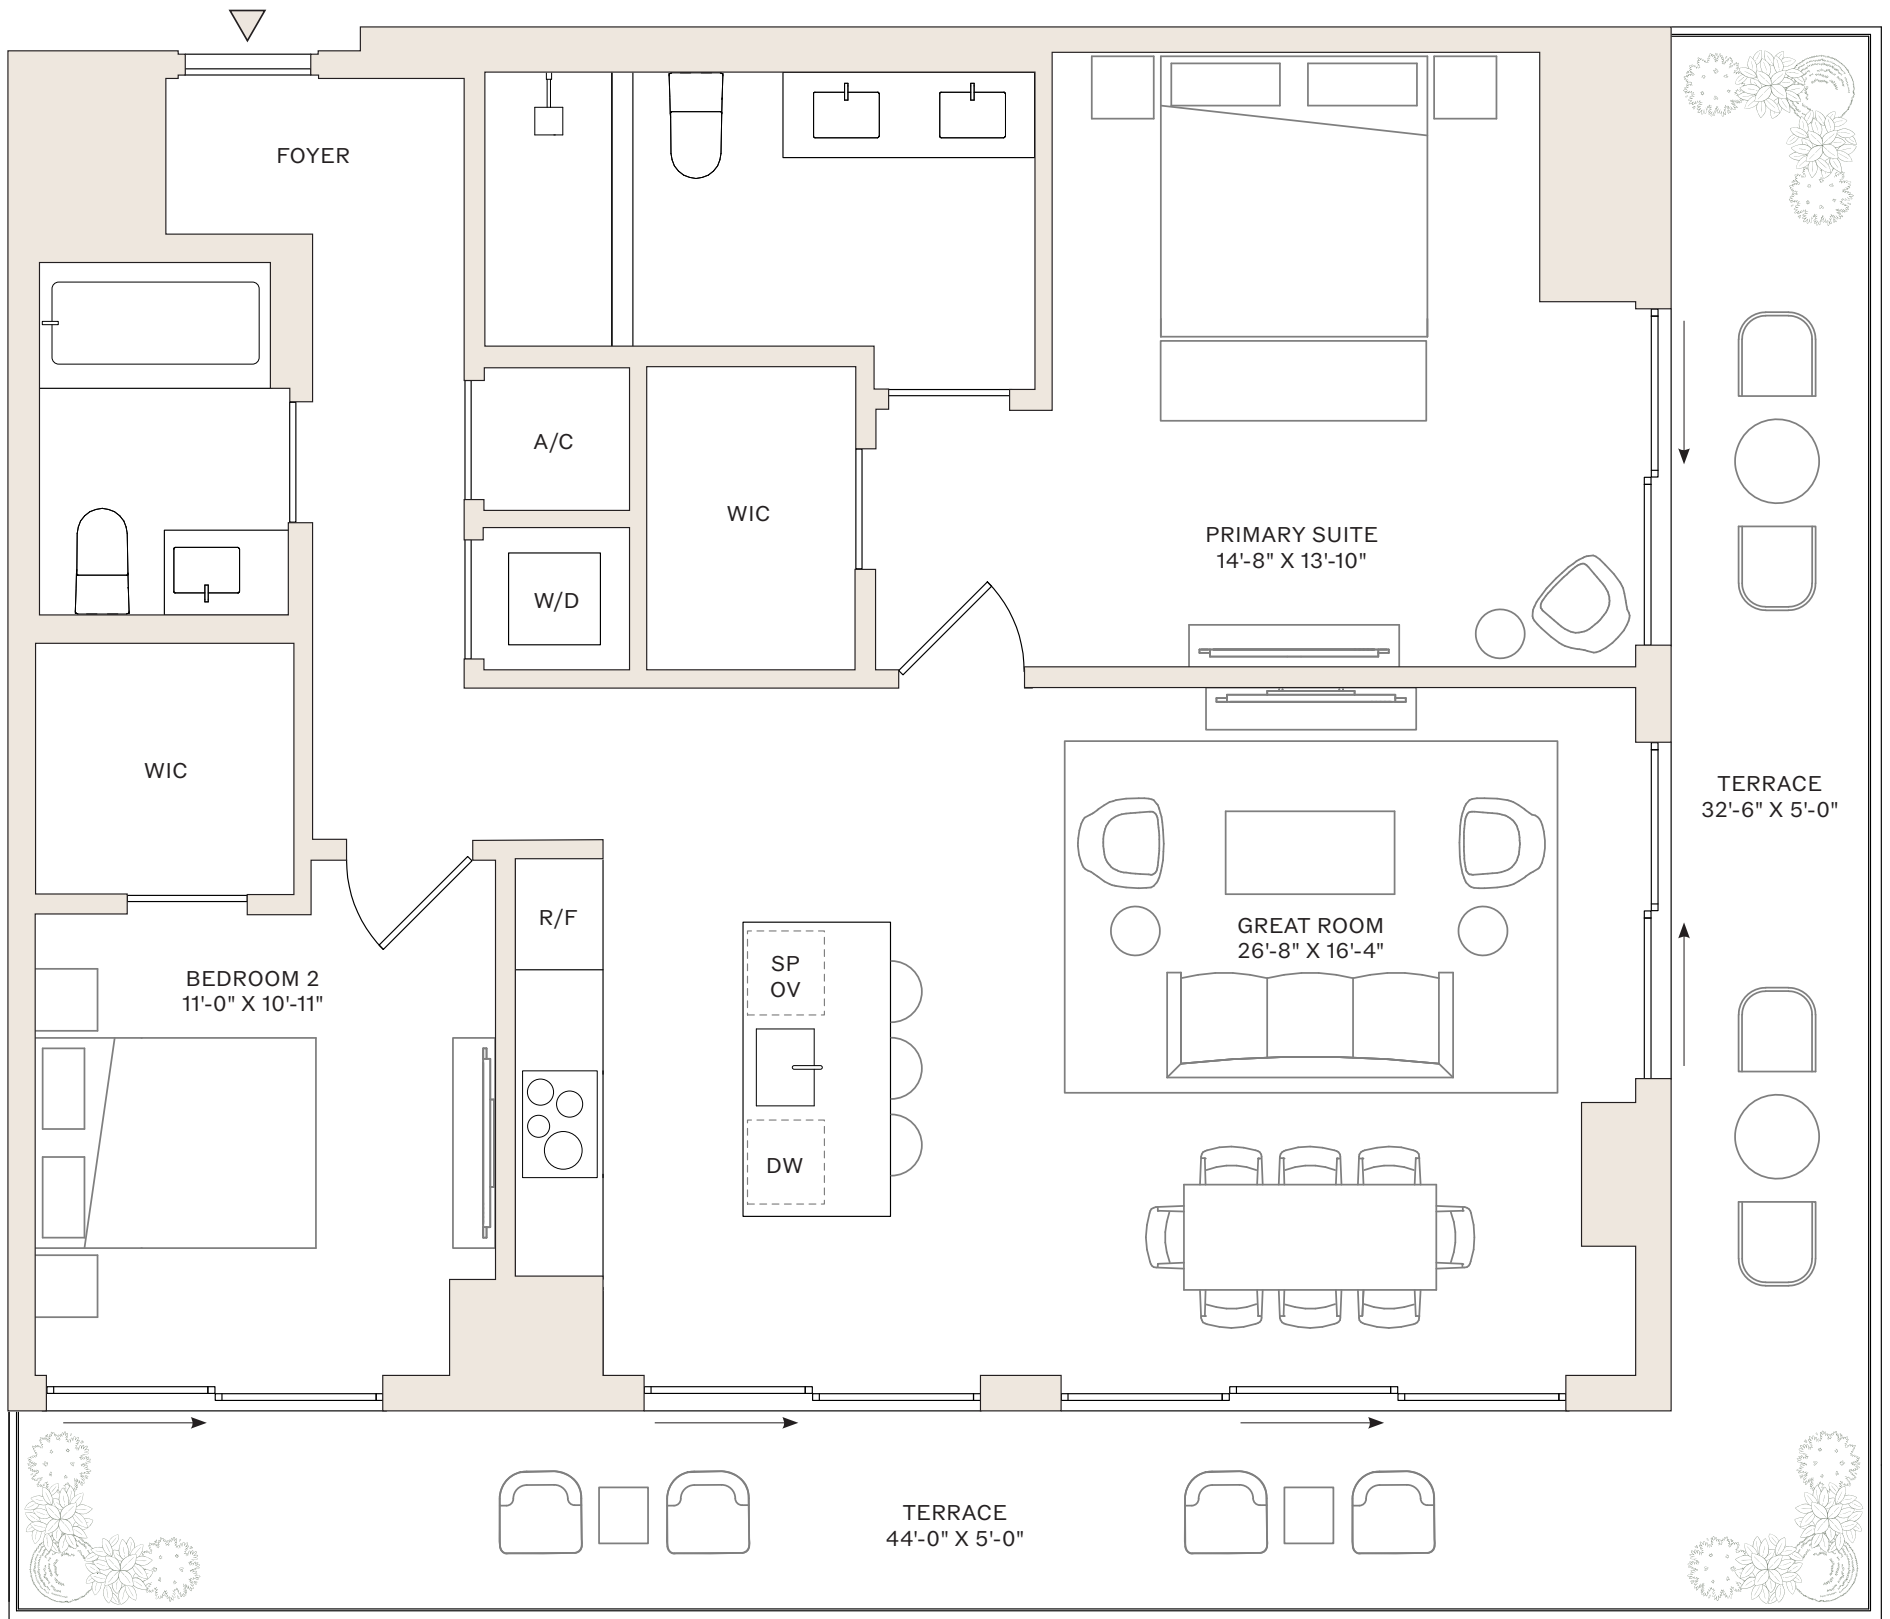

VICEROY

RESIDENCES

FORT LAUDERDALE

RESIDENCES 14-29 C

2 BEDROOMS

2 BATHROOMS

INTERIOR: 1,268 SF

TERRACE: 382 SF

0 2 4 8

SCALE: 7/32" = 1'

NE 2ND ST

N FEDERAL HWY