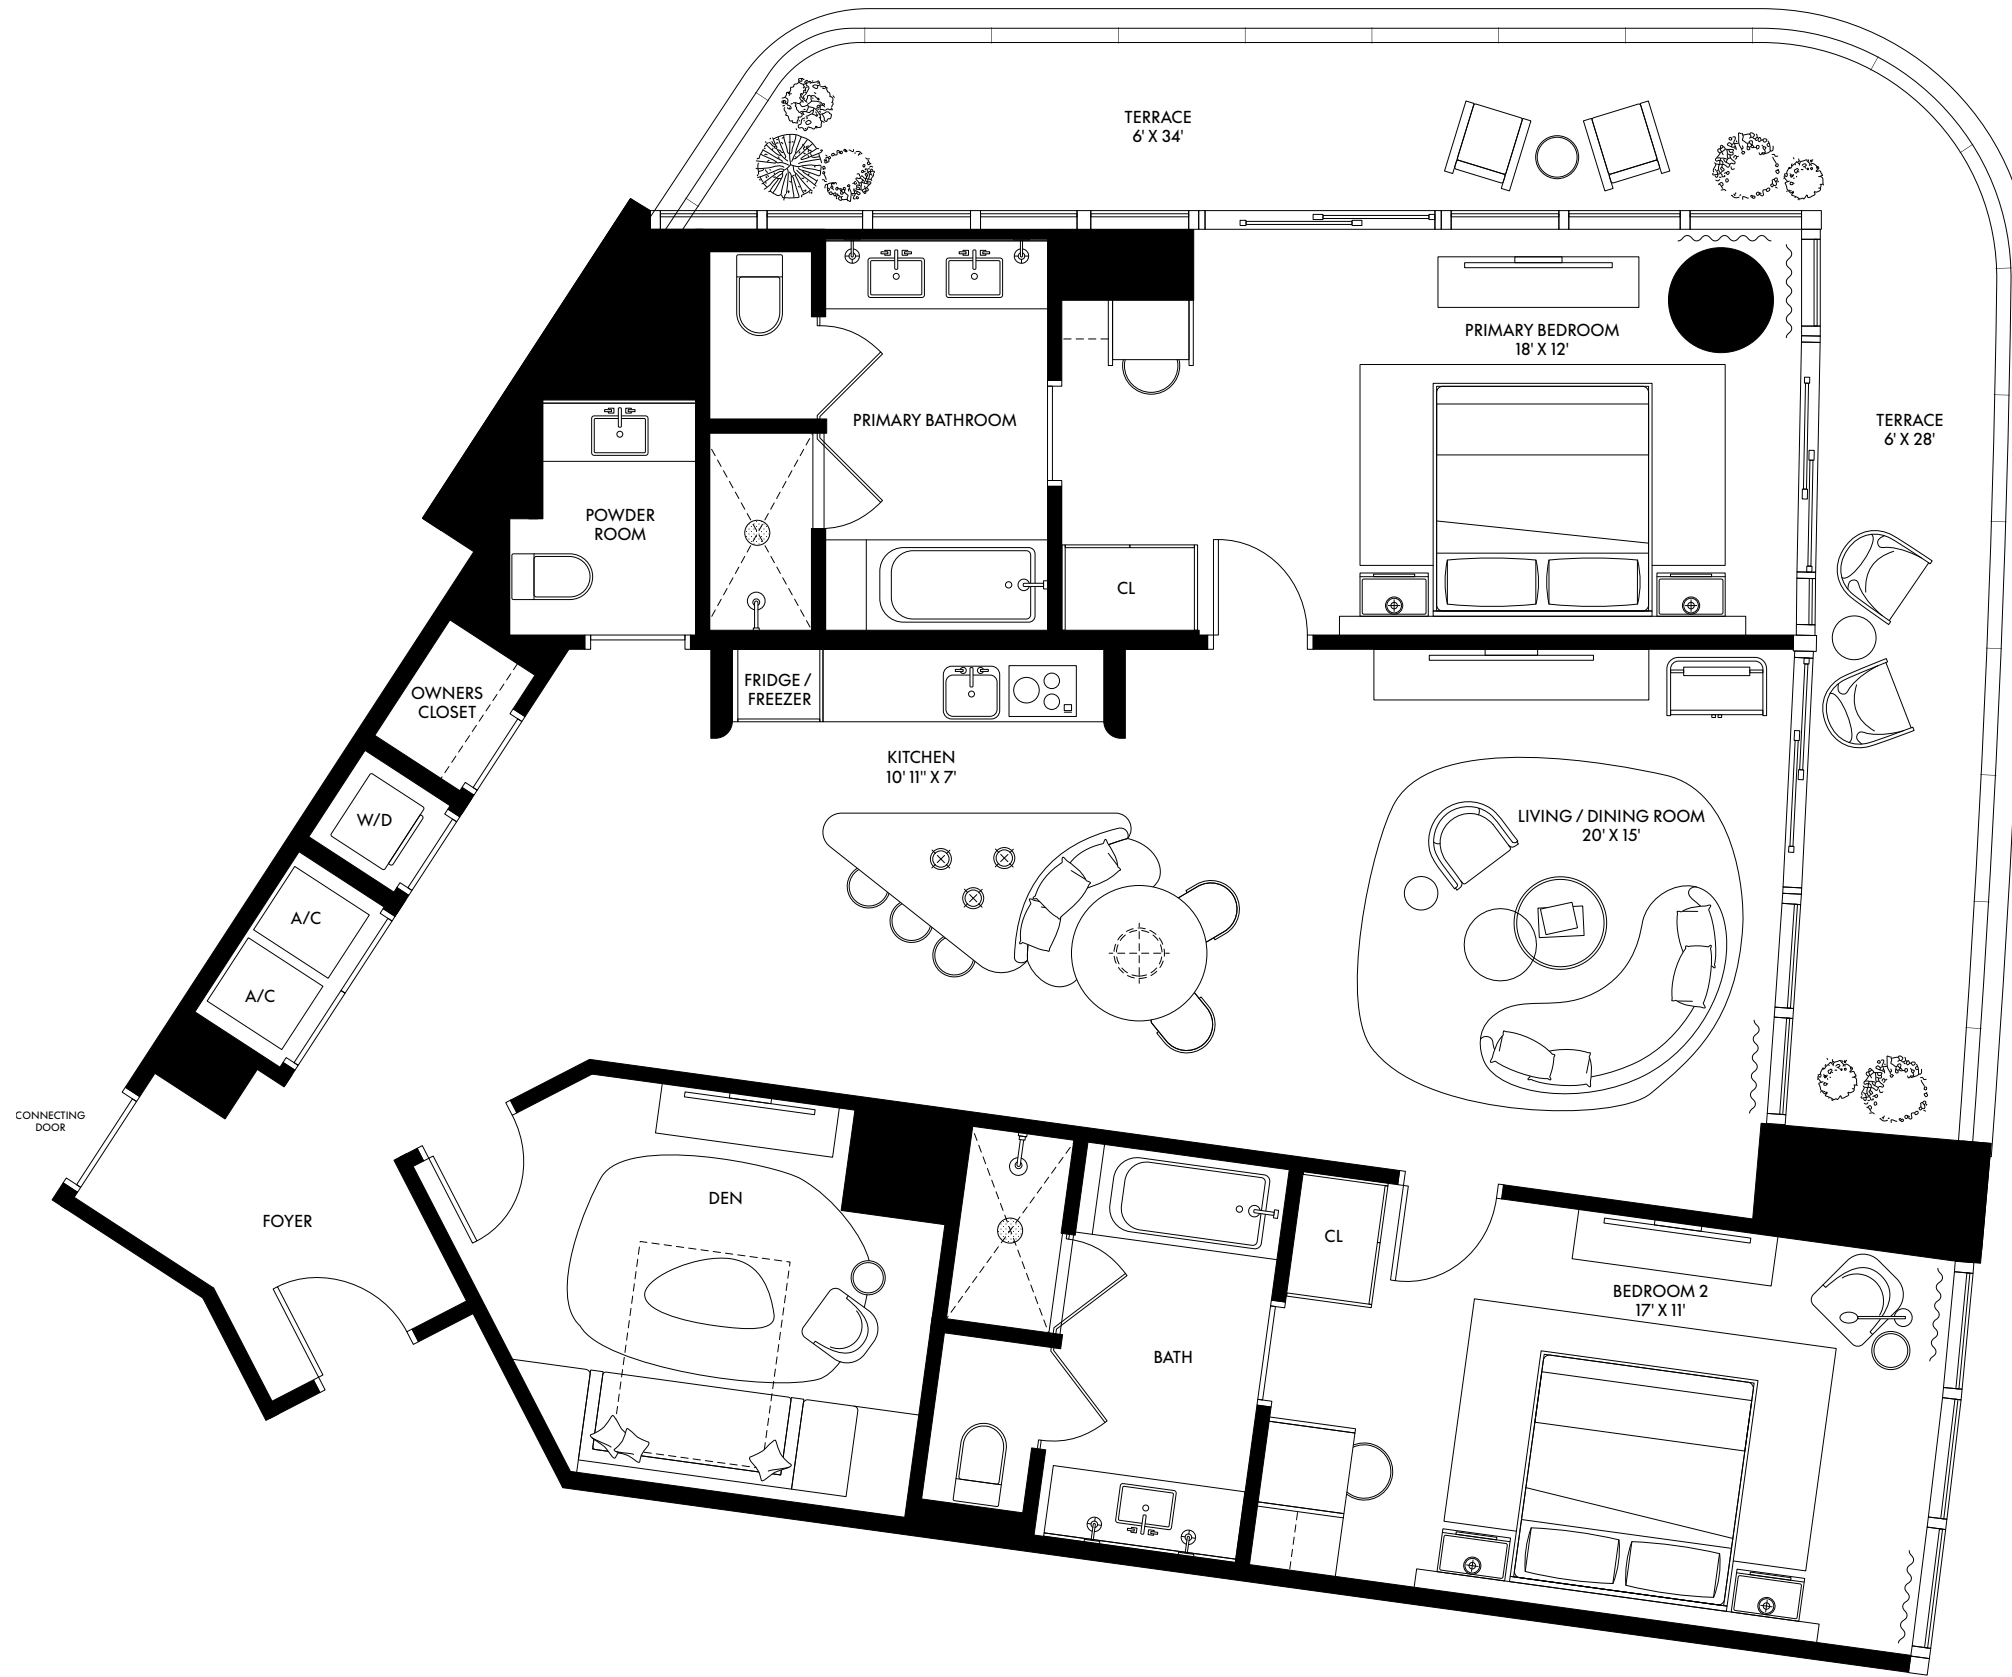

**LEVEL 4-22**

\*BALCONIES VARY ON LEVELS 4, 5, 6, AND 7

**SUITE 07**

BEDROOM	1
BATHROOM	1.5
INTERIOR	1,024 SF
BALCONY	110 SF
TOTAL	1,134 SF

**SUITE 08**

BEDROOM	1
BATHROOM	1.5
INTERIOR	1,024 SF
BALCONY	110 SF
TOTAL	1,134 SF

**SUITE 11**

BEDROOM	1
BATHROOM	1.5
INTERIOR	1,118 SF
BALCONY	150 SF
TOTAL	1,268 SF

**SUITE 12**

BEDROOM	1
BATHROOM	1.5
INTERIOR	1,024 SF
BALCONY	110 SF
TOTAL	1,134 SF

**SUITE 01**

BEDROOM	2
BATHROOM	2.5
INTERIOR	1,568 SF
BALCONY	440 SF
TOTAL	2,008 SF

**SUITE 03**

BEDROOM	2
BATHROOM	2.5
INTERIOR	1,815 SF
BALCONY	370 SF
TOTAL	2,185 SF

**SUITE 15**

BEDROOM	2
BATHROOM	2.5
INTERIOR	1,922 SF
BALCONY	180 SF
TOTAL	2,102 SF

**SUITE 04**

BEDROOM	STUDIO
BATHROOM	1
INTERIOR	696 SF
BALCONY	70 SF
TOTAL	766 SF

**SUITE 05**

BEDROOM	STUDIO
BATHROOM	1
INTERIOR	728 SF
BALCONY	70 SF
<b>TOTAL</b>	<b>798 SF</b>

**SUITE 06**

BEDROOM	STUDIO
BATHROOM	1
INTERIOR	696 SF
BALCONY	70 SF
TOTAL	766 SF

**SUITE 09**

BEDROOM	STUDIO
BATHROOM	1
INTERIOR	696 SF
BALCONY	70 SF
TOTAL	766 SF