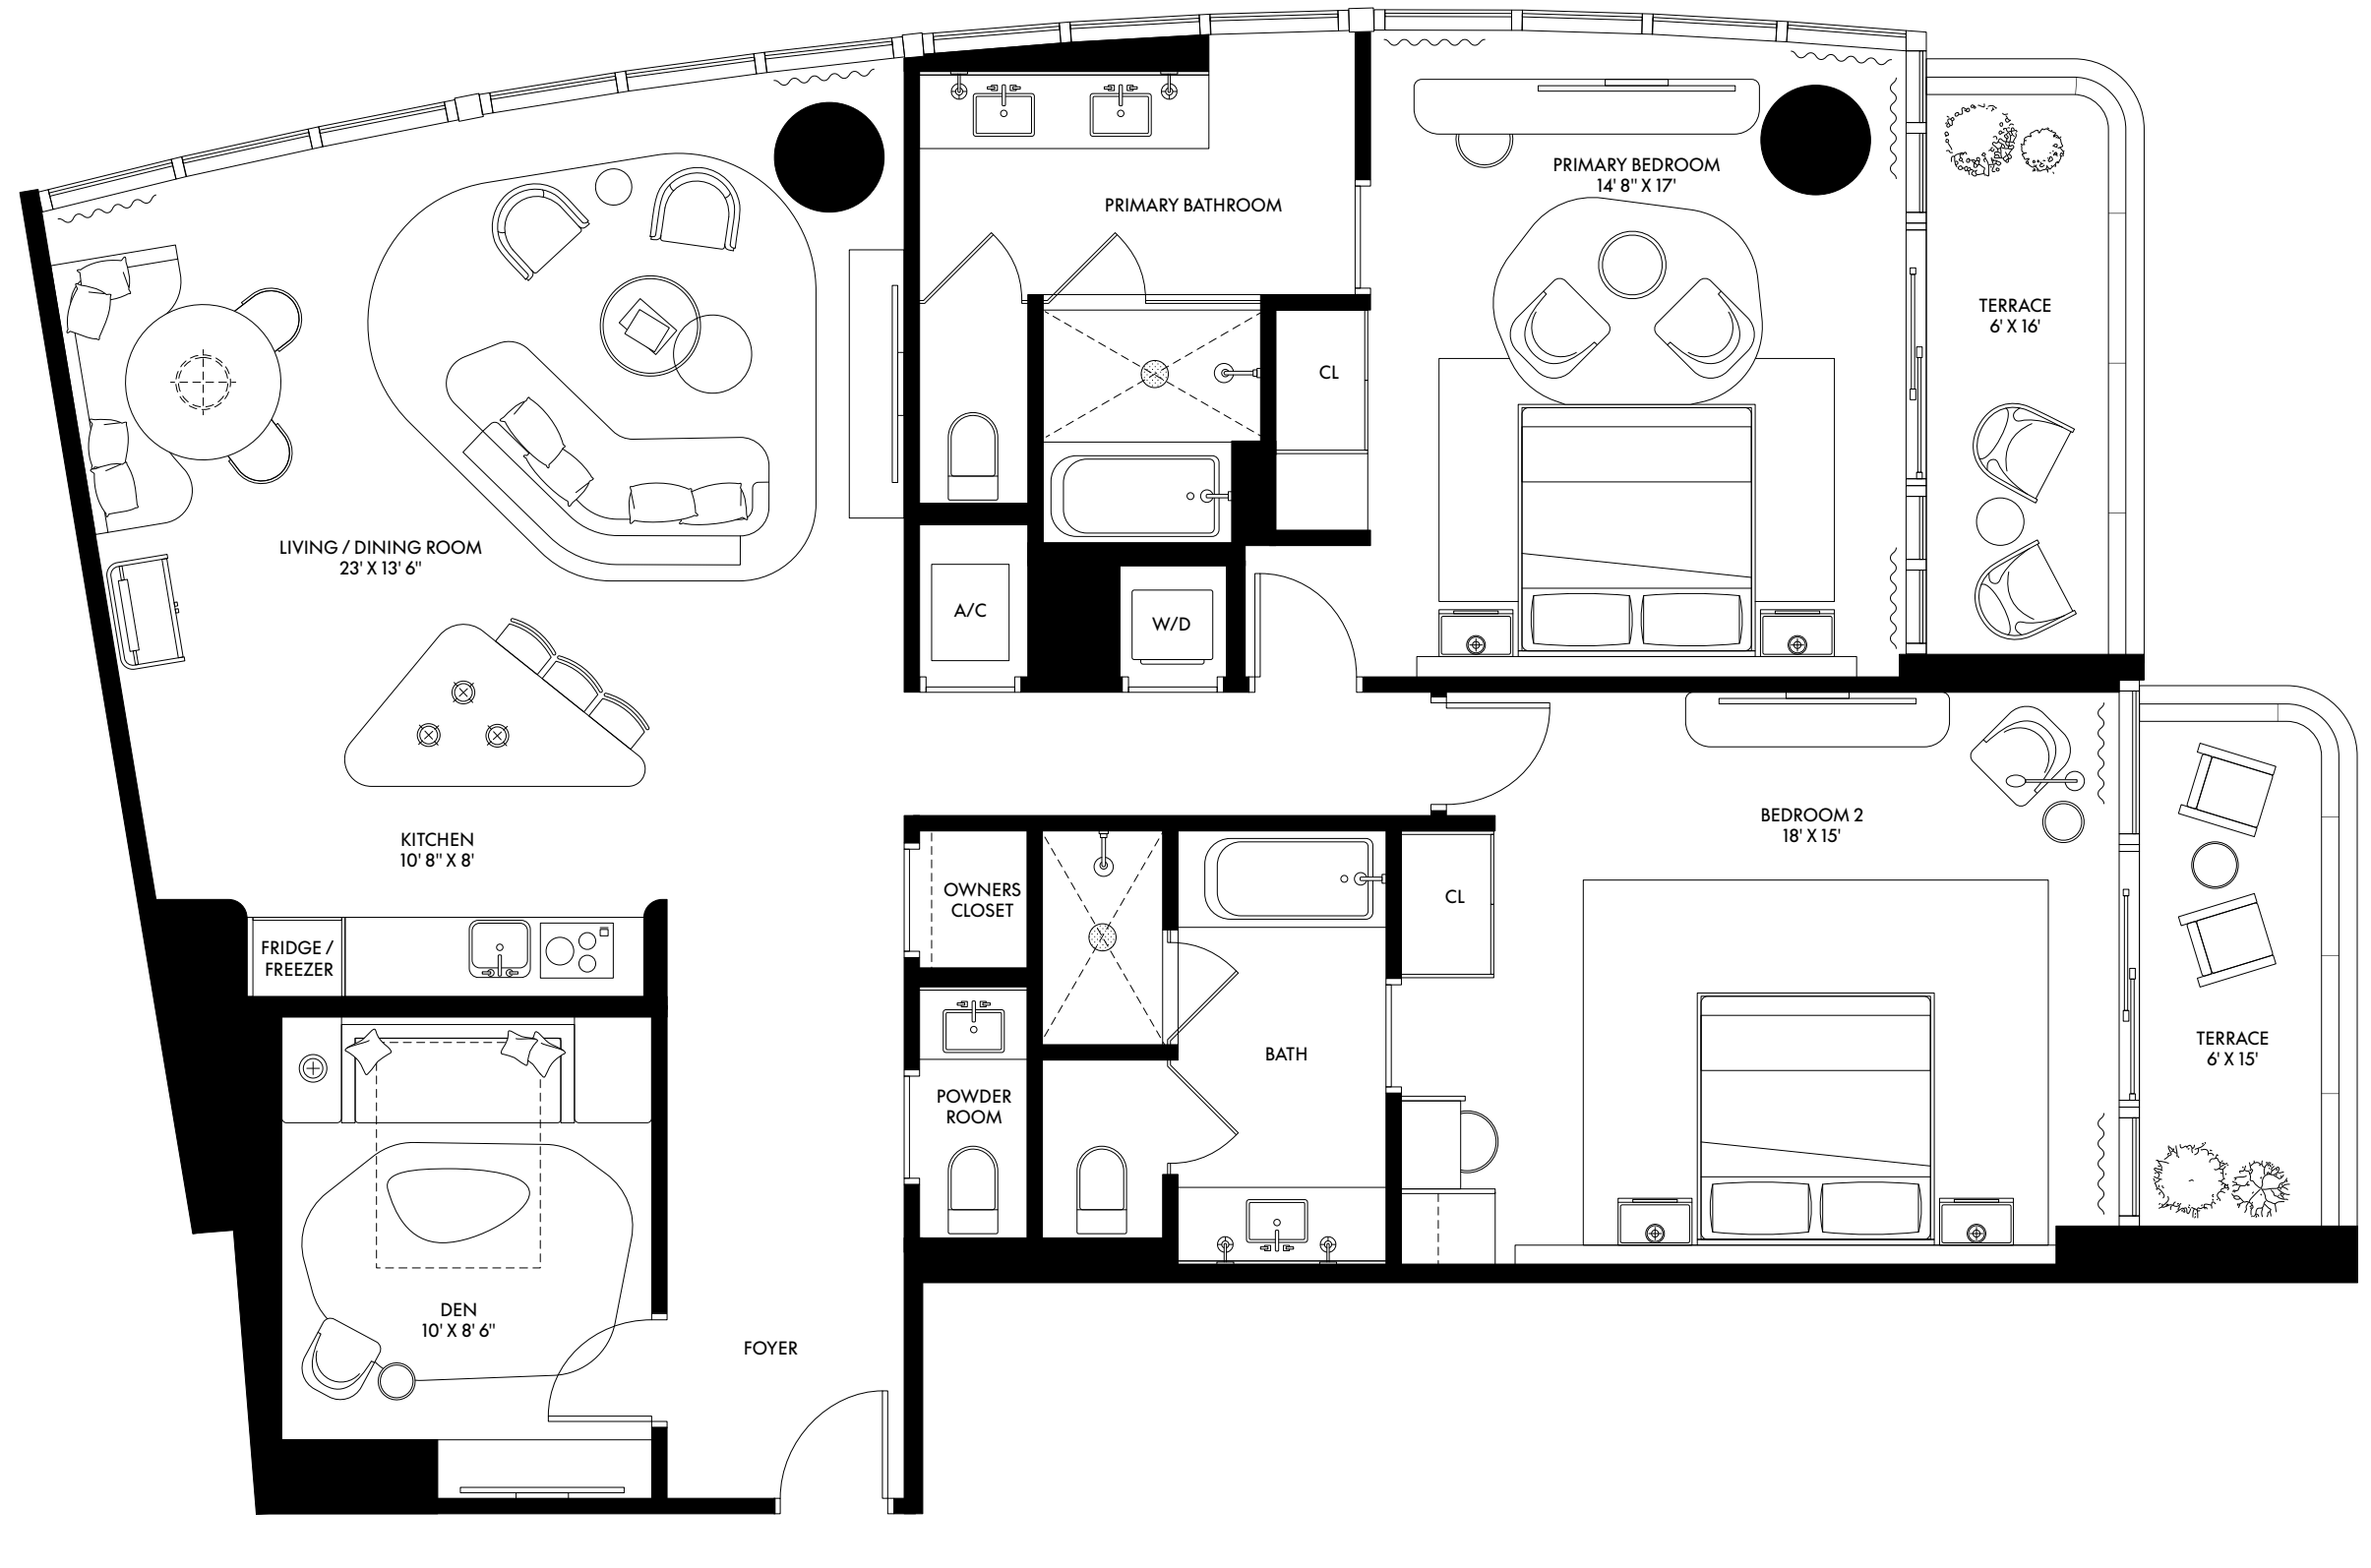

**LEVEL 4-22**

\*BALCONIES VARY ON LEVELS 4, 5, 6, AND 7

**SUITE 07**

BEDROOM	1
BATHROOM	1.5
INTERIOR	1,024 SF
BALCONY	110 SF
TOTAL	1,134 SF

**SUITE 08**

BEDROOM	1
BATHROOM	1.5
INTERIOR	1,024 SF
BALCONY	110 SF
TOTAL	1,134 SF

**SUITE 11**

BEDROOM	1
BATHROOM	1.5
INTERIOR	1,118 SF
BALCONY	150 SF
TOTAL	1,268 SF

**SUITE 12**

BEDROOM	1
BATHROOM	1.5
INTERIOR	1,024 SF
BALCONY	110 SF
TOTAL	1,134 SF

**SUITE 01**

BEDROOM	2
BATHROOM	2.5
INTERIOR	1,568 SF
BALCONY	440 SF
TOTAL	2,008 SF

**SUITE 03**

BEDROOM	2
BATHROOM	2.5
INTERIOR	1,815 SF
BALCONY	370 SF
TOTAL	2,185 SF

**SUITE 15**

BEDROOM	2
BATHROOM	2.5
INTERIOR	1,922 SF
BALCONY	180 SF
TOTAL	2,102 SF

**SUITE 04**

BEDROOM	STUDIO
BATHROOM	1
INTERIOR	696 SF
BALCONY	70 SF
TOTAL	766 SF

**SUITE 05**

BEDROOM	STUDIO
BATHROOM	1
INTERIOR	728 SF
BALCONY	70 SF
<b>TOTAL</b>	<b>798 SF</b>

**SUITE 06**

BEDROOM	STUDIO
BATHROOM	1
INTERIOR	696 SF
BALCONY	70 SF
TOTAL	766 SF

**SUITE 09**

BEDROOM	STUDIO
BATHROOM	1
INTERIOR	696 SF
BALCONY	70 SF
TOTAL	766 SF