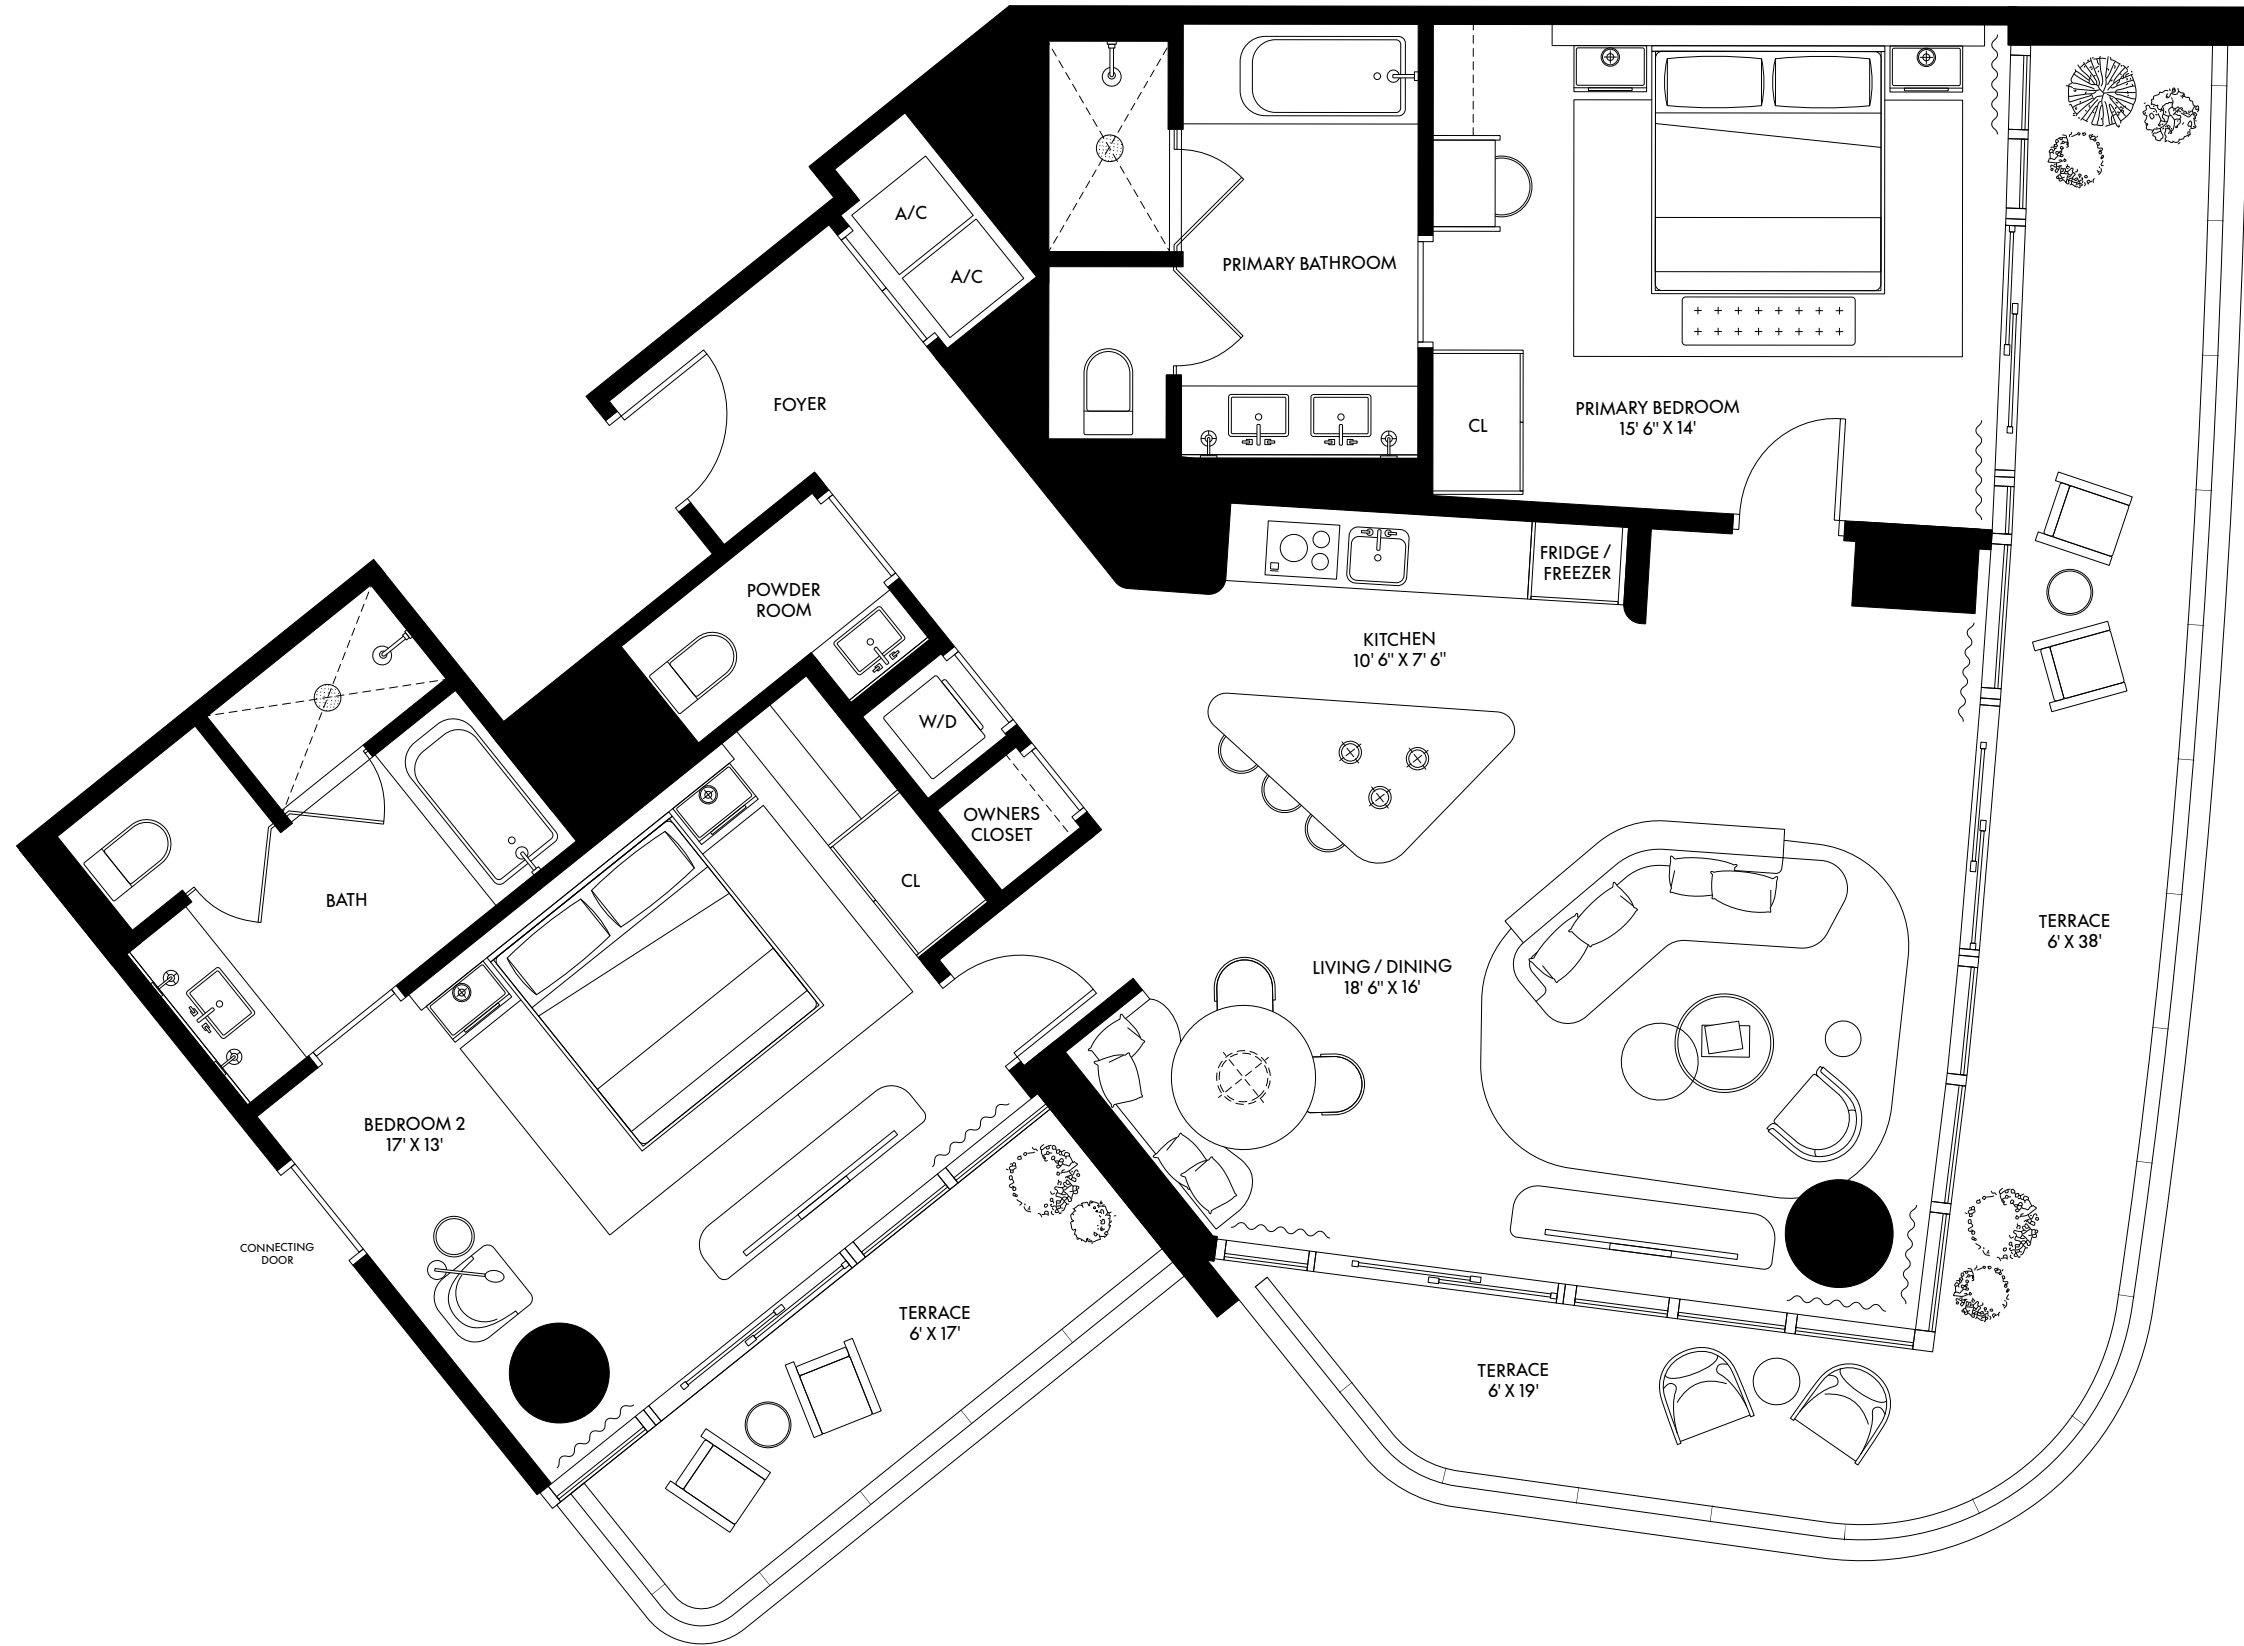

**LEVEL 4-22**

\*BALCONIES VARY ON LEVELS 4, 5, 6, AND 7

**SUITE 07**

BEDROOM	1
BATHROOM	1.5
INTERIOR	1,024 SF
BALCONY	110 SF
TOTAL	1,134 SF

**SUITE 08**

BEDROOM	1
BATHROOM	1.5
INTERIOR	1,024 SF
BALCONY	110 SF
TOTAL	1,134 SF

**SUITE 11**

BEDROOM	1
BATHROOM	1.5
INTERIOR	1,118 SF
BALCONY	150 SF
TOTAL	1,268 SF

**SUITE 12**

BEDROOM	1
BATHROOM	1.5
INTERIOR	1,024 SF
BALCONY	110 SF
TOTAL	1,134 SF

**SUITE 01**

BEDROOM	2
BATHROOM	2.5
INTERIOR	1,568 SF
BALCONY	440 SF
TOTAL	2,008 SF

**SUITE 03**

BEDROOM	2
BATHROOM	2.5
INTERIOR	1,815 SF
BALCONY	370 SF
TOTAL	2,185 SF

**SUITE 15**

BEDROOM	2
BATHROOM	2.5
INTERIOR	1,922 SF
BALCONY	180 SF
TOTAL	2,102 SF

**SUITE 04**

BEDROOM	STUDIO
BATHROOM	1
INTERIOR	696 SF
BALCONY	70 SF
TOTAL	766 SF

**SUITE 05**

BEDROOM	STUDIO
BATHROOM	1
INTERIOR	728 SF
BALCONY	70 SF
<b>TOTAL</b>	<b>798 SF</b>

**SUITE 06**

BEDROOM	STUDIO
BATHROOM	1
INTERIOR	696 SF
BALCONY	70 SF
TOTAL	766 SF

**SUITE 09**

BEDROOM	STUDIO
BATHROOM	1
INTERIOR	696 SF
BALCONY	70 SF
TOTAL	766 SF