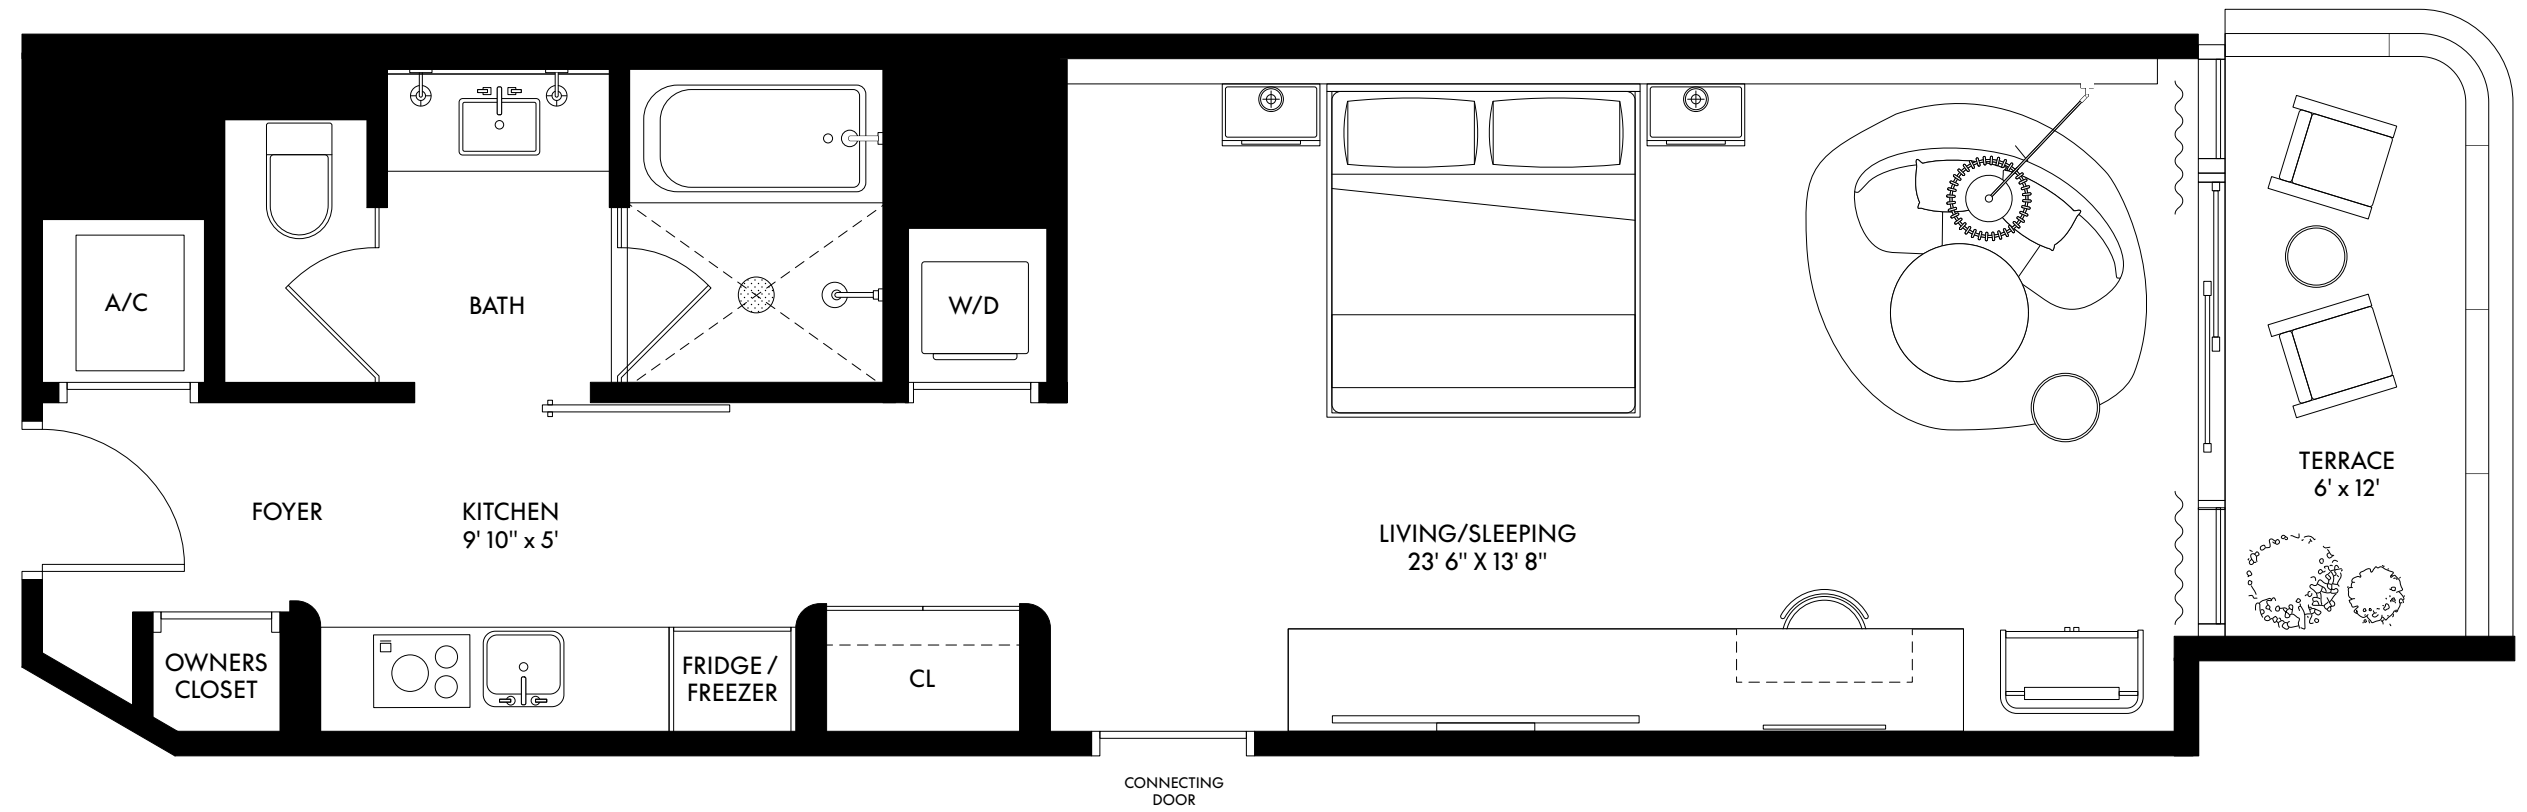

**LEVEL 4-22**

\*BALCONIES VARY ON LEVELS 4, 5, 6, AND 7

**SUITE 07**

BEDROOM	1
BATHROOM	1.5
INTERIOR	1,024 SF
BALCONY	110 SF
TOTAL	1,134 SF

**SUITE 08**

BEDROOM	1
BATHROOM	1.5
INTERIOR	1,024 SF
BALCONY	110 SF
TOTAL	1,134 SF

**SUITE 11**

BEDROOM	1
BATHROOM	1.5
INTERIOR	1,118 SF
BALCONY	150 SF
TOTAL	1,268 SF

**SUITE 12**

BEDROOM	1
BATHROOM	1.5
INTERIOR	1,024 SF
BALCONY	110 SF
TOTAL	1,134 SF

**SUITE 01**

BEDROOM	2
BATHROOM	2.5
INTERIOR	1,568 SF
BALCONY	440 SF
TOTAL	2,008 SF

**SUITE 03**

BEDROOM	2
BATHROOM	2.5
INTERIOR	1,815 SF
BALCONY	370 SF
TOTAL	2,185 SF

**SUITE 15**

BEDROOM	2
BATHROOM	2.5
INTERIOR	1,922 SF
BALCONY	180 SF
TOTAL	2,102 SF

**SUITE 04**

BEDROOM	STUDIO
BATHROOM	1
INTERIOR	696 SF
BALCONY	70 SF
TOTAL	766 SF

**SUITE 05**

BEDROOM	STUDIO
BATHROOM	1
INTERIOR	728 SF
BALCONY	70 SF
<b>TOTAL</b>	<b>798 SF</b>

**SUITE 06**

BEDROOM	STUDIO
BATHROOM	1
INTERIOR	696 SF
BALCONY	70 SF
TOTAL	766 SF

**SUITE 09**

BEDROOM	STUDIO
BATHROOM	1
INTERIOR	696 SF
BALCONY	70 SF
TOTAL	766 SF