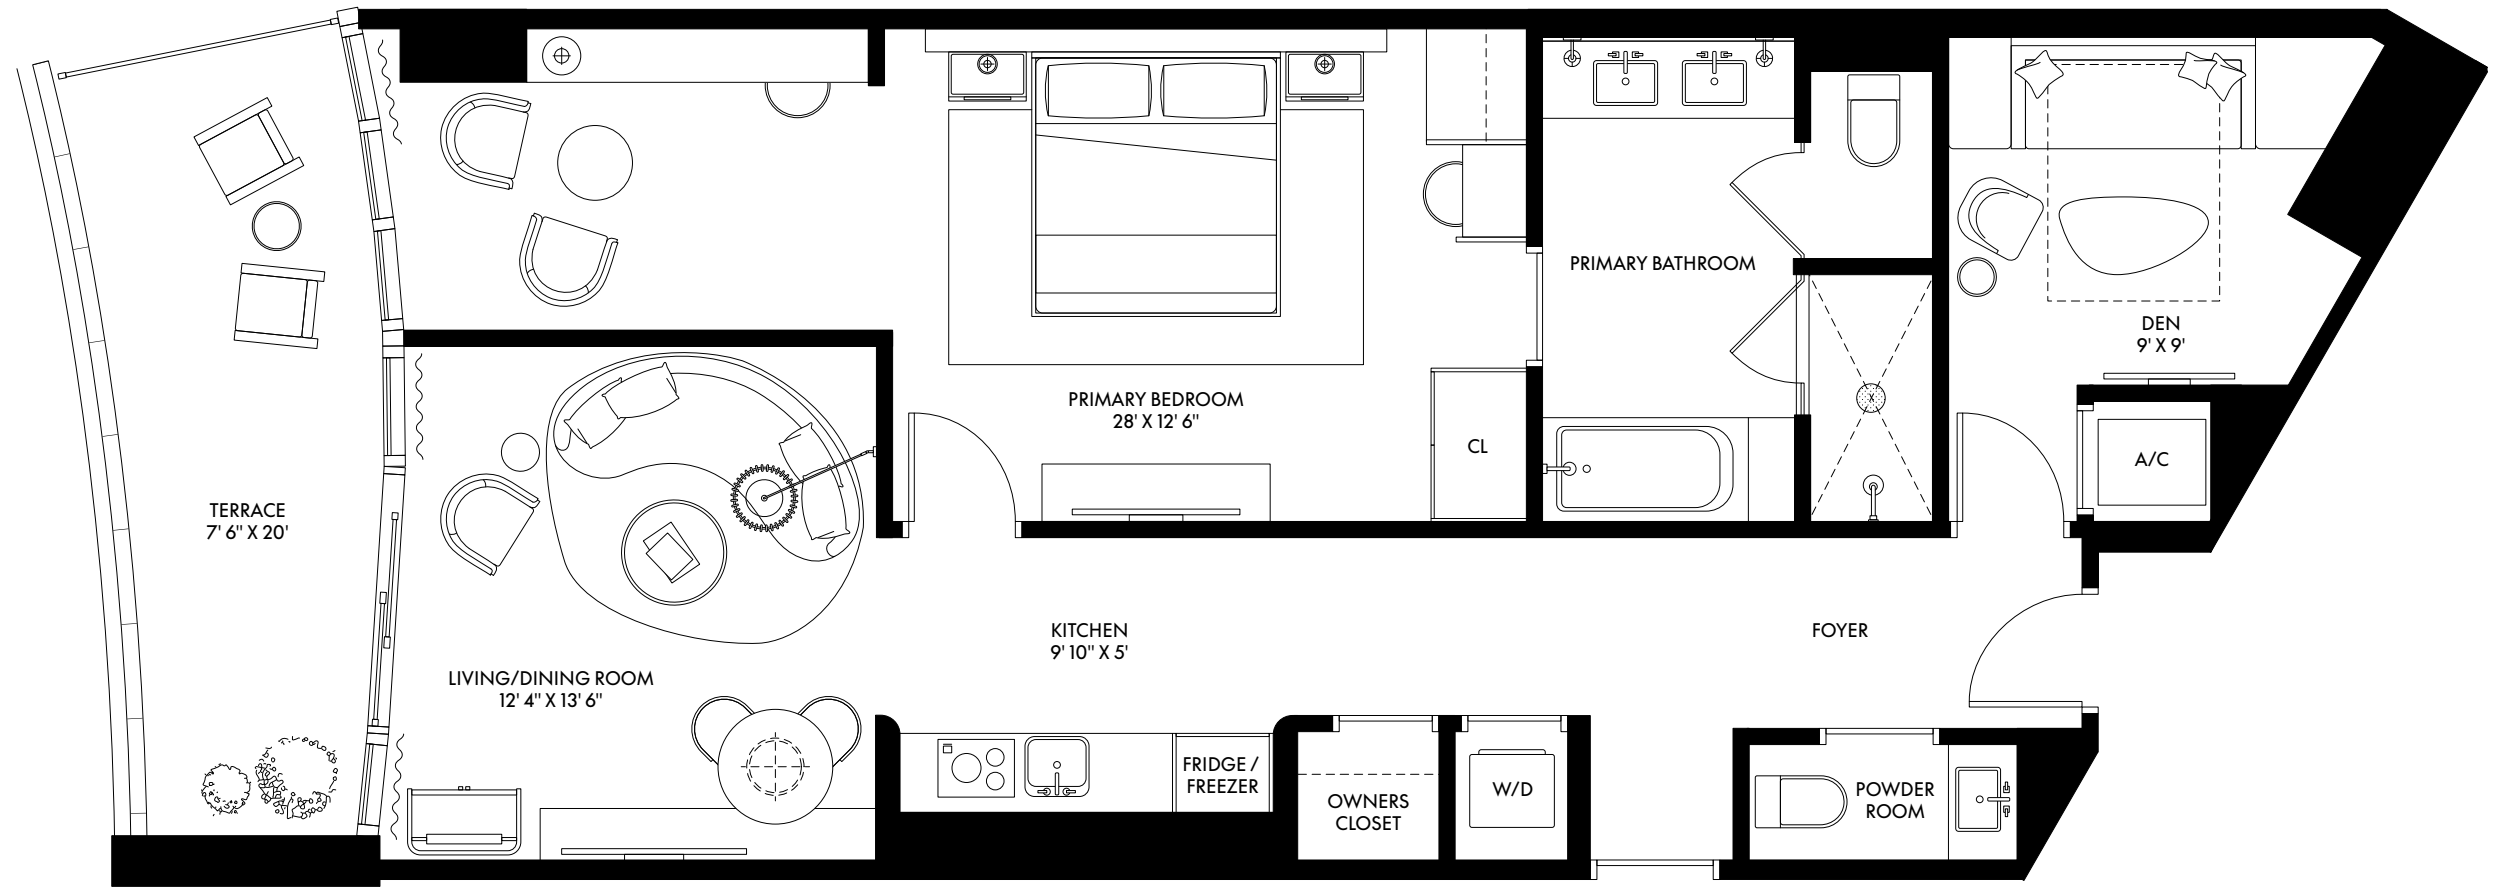

**LEVEL 4-22**

\*BALCONIES VARY ON LEVELS 4, 5, 6, AND 7

**SUITE 07**

BEDROOM	1
BATHROOM	1.5
INTERIOR	1,024 SF
BALCONY	110 SF
TOTAL	1,134 SF

**SUITE 08**

BEDROOM	1
BATHROOM	1.5
INTERIOR	1,024 SF
BALCONY	110 SF
TOTAL	1,134 SF

**SUITE 11**

BEDROOM	1
BATHROOM	1.5
INTERIOR	1,118 SF
BALCONY	150 SF
TOTAL	1,268 SF

**SUITE 12**

BEDROOM	1
BATHROOM	1.5
INTERIOR	1,024 SF
BALCONY	110 SF
TOTAL	1,134 SF

**SUITE 01**

BEDROOM	2
BATHROOM	2.5
INTERIOR	1,568 SF
BALCONY	440 SF
TOTAL	2,008 SF

**SUITE 03**

BEDROOM	2
BATHROOM	2.5
INTERIOR	1,815 SF
BALCONY	370 SF
TOTAL	2,185 SF

**SUITE 15**

BEDROOM	2
BATHROOM	2.5
INTERIOR	1,922 SF
BALCONY	180 SF
TOTAL	2,102 SF

**SUITE 04**

BEDROOM	STUDIO
BATHROOM	1
INTERIOR	696 SF
BALCONY	70 SF
TOTAL	766 SF

**SUITE 05**

BEDROOM	STUDIO
BATHROOM	1
INTERIOR	728 SF
BALCONY	70 SF
<b>TOTAL</b>	<b>798 SF</b>

**SUITE 06**

BEDROOM	STUDIO
BATHROOM	1
INTERIOR	696 SF
BALCONY	70 SF
TOTAL	766 SF

**SUITE 09**

BEDROOM	STUDIO
BATHROOM	1
INTERIOR	696 SF
BALCONY	70 SF
TOTAL	766 SF