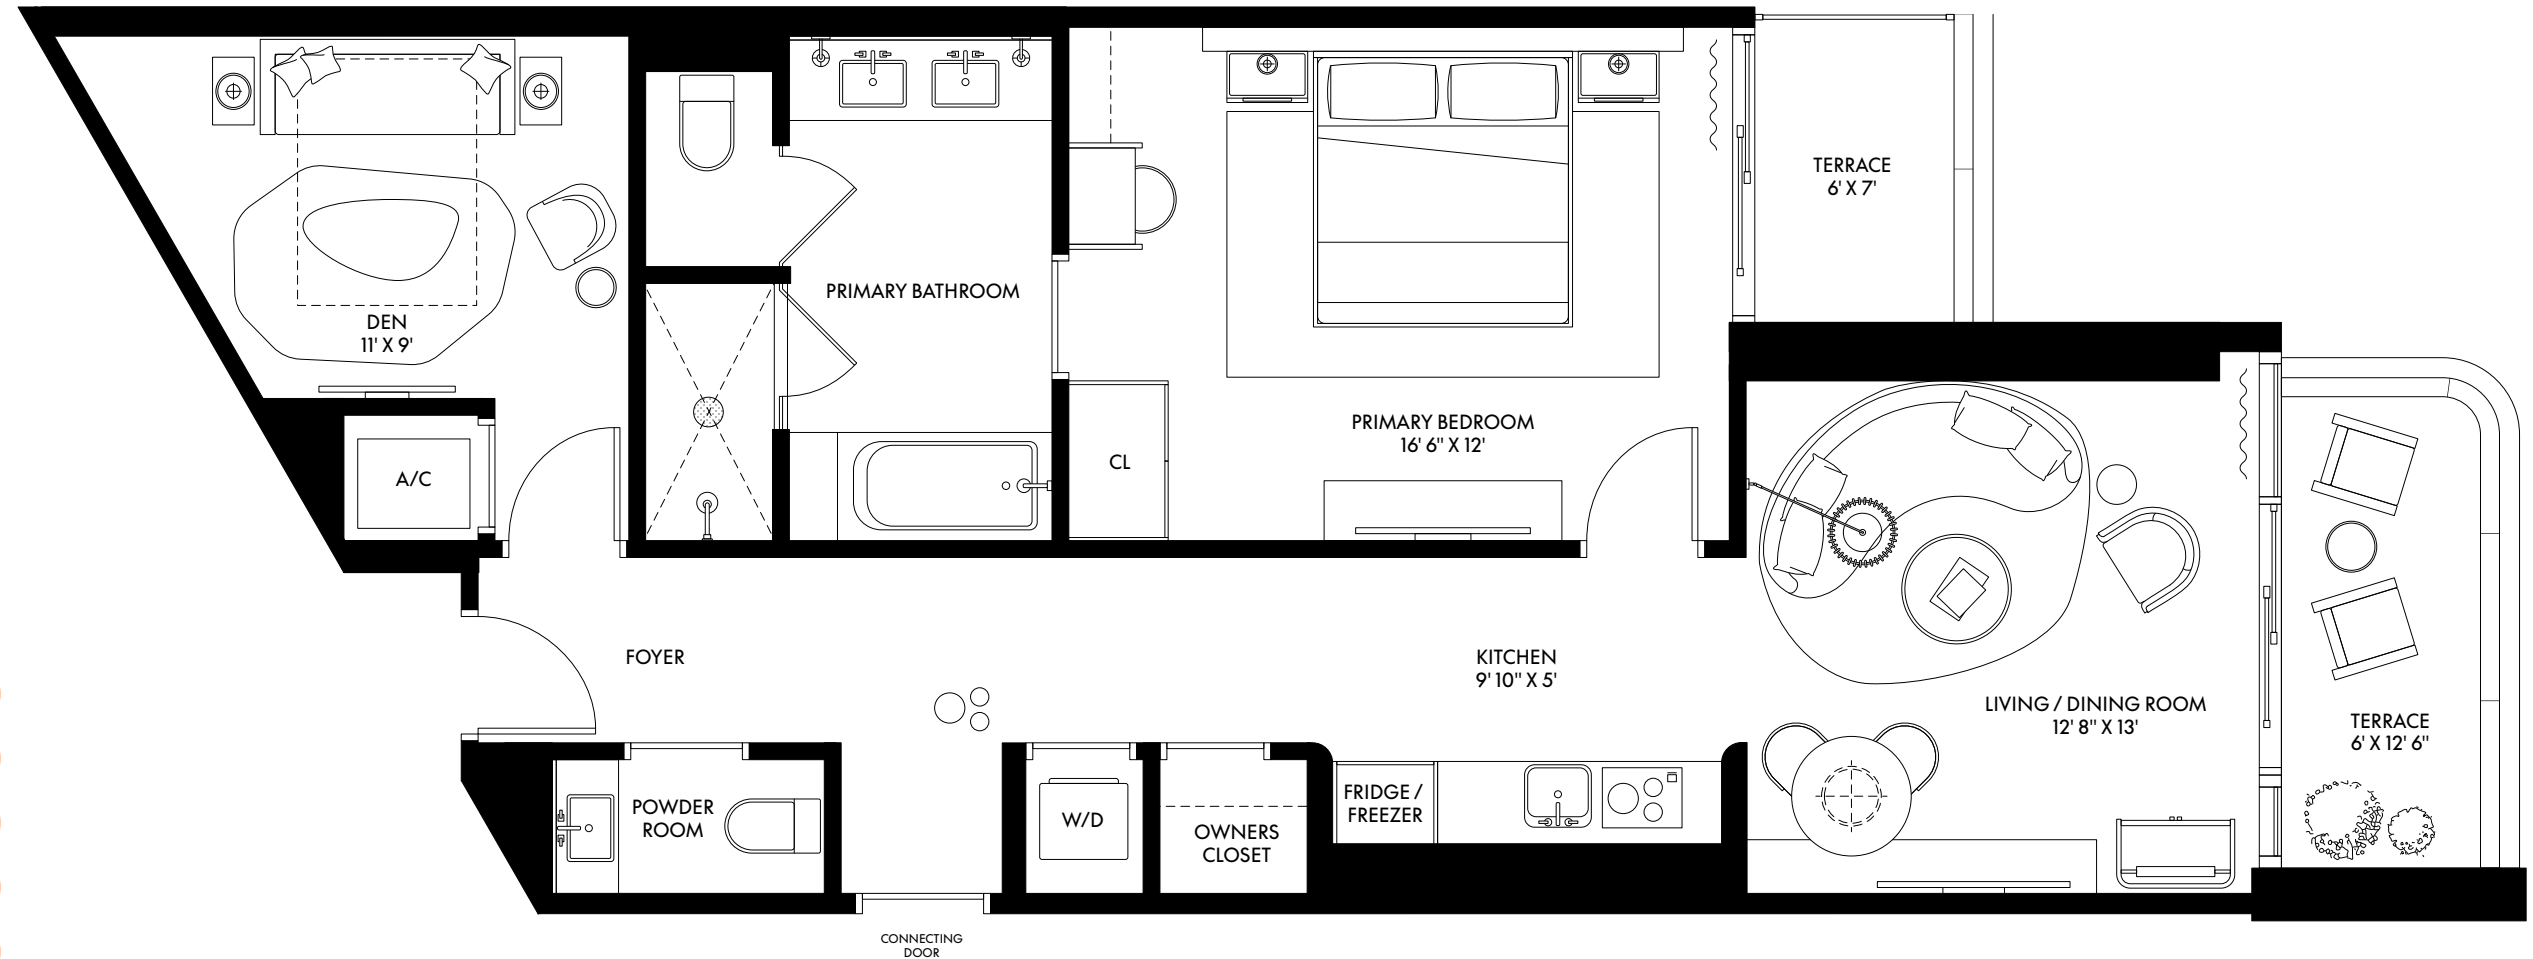

**LEVEL 4-22**

\*BALCONIES VARY ON LEVELS 4, 5, 6, AND 7

**SUITE 07**

BEDROOM	1
BATHROOM	1.5
INTERIOR	1,024 SF
BALCONY	110 SF
TOTAL	1,134 SF

**SUITE 08**

BEDROOM	1
BATHROOM	1.5
INTERIOR	1,024 SF
BALCONY	110 SF
TOTAL	1,134 SF

**SUITE 11**

BEDROOM	1
BATHROOM	1.5
INTERIOR	1,118 SF
BALCONY	150 SF
TOTAL	1,268 SF

**SUITE 12**

BEDROOM	1
BATHROOM	1.5
INTERIOR	1,024 SF
BALCONY	110 SF
TOTAL	1,134 SF

**SUITE 01**

BEDROOM	2
BATHROOM	2.5
INTERIOR	1,568 SF
BALCONY	440 SF
TOTAL	2,008 SF

**SUITE 03**

BEDROOM	2
BATHROOM	2.5
INTERIOR	1,815 SF
BALCONY	370 SF
TOTAL	2,185 SF

**SUITE 15**

BEDROOM	2
BATHROOM	2.5
INTERIOR	1,922 SF
BALCONY	180 SF
TOTAL	2,102 SF

**SUITE 04**

BEDROOM	STUDIO
BATHROOM	1
INTERIOR	696 SF
BALCONY	70 SF
TOTAL	766 SF

**SUITE 05**

BEDROOM	STUDIO
BATHROOM	1
INTERIOR	728 SF
BALCONY	70 SF
<b>TOTAL</b>	<b>798 SF</b>

**SUITE 06**

BEDROOM	STUDIO
BATHROOM	1
INTERIOR	696 SF
BALCONY	70 SF
TOTAL	766 SF

**SUITE 09**

BEDROOM	STUDIO
BATHROOM	1
INTERIOR	696 SF
BALCONY	70 SF
TOTAL	766 SF