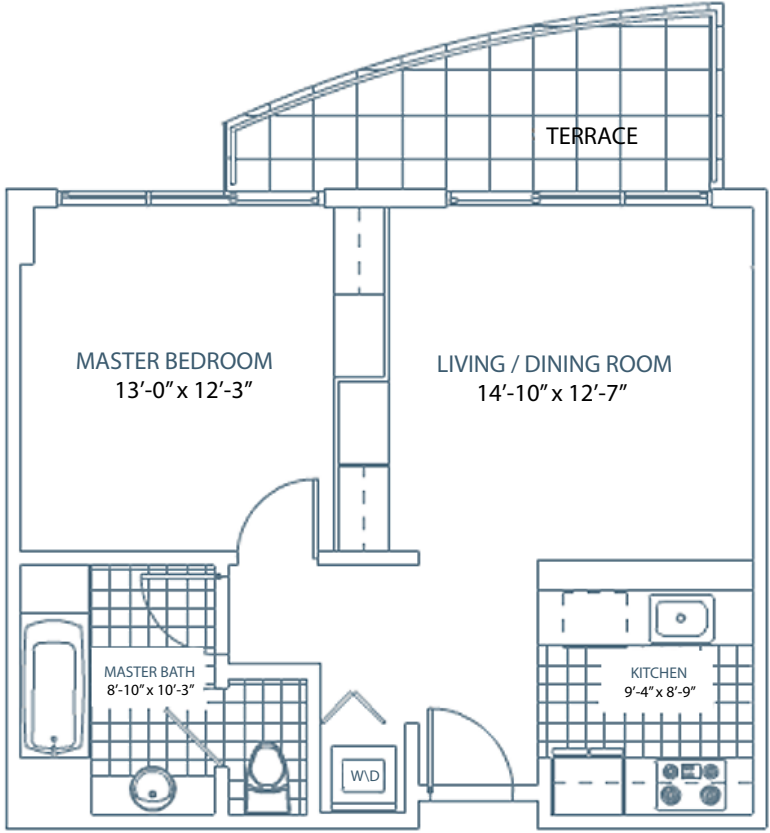

Marenas Resort

Sunny Isles Beach

C Reverse

Unit 04, 05

1 BEDROOMS 1 BATHS

INTERIOR AREA: 688 SQ. FT. 64 M²