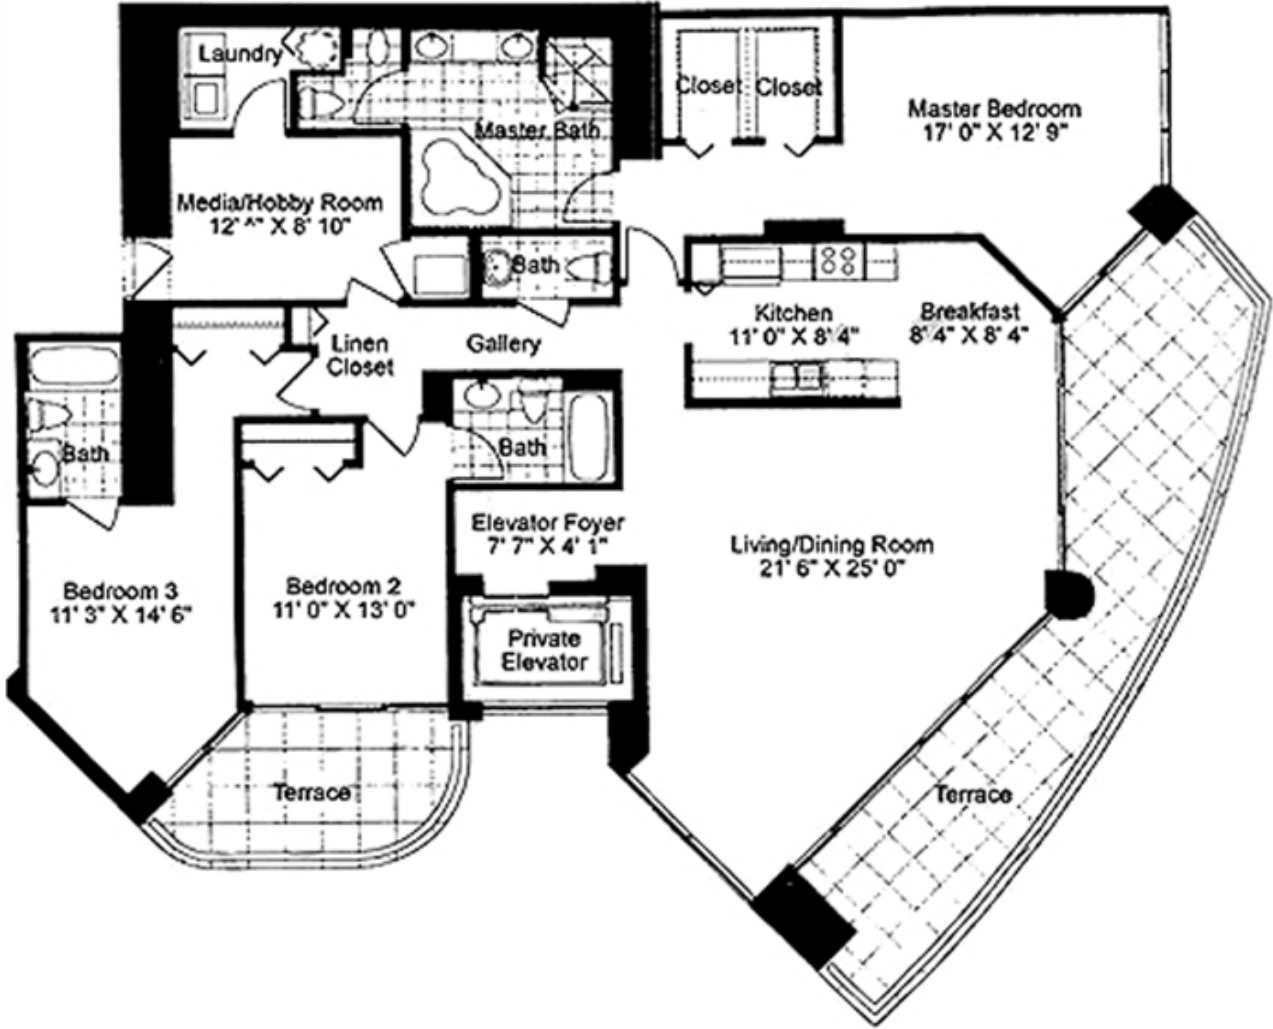

Millennium

Sunny Isles Beach

Unit 01

3 BEDROOMS 3,5 BATHS

INTERIOR AREA: 2210 SQ. FT. 205 M²