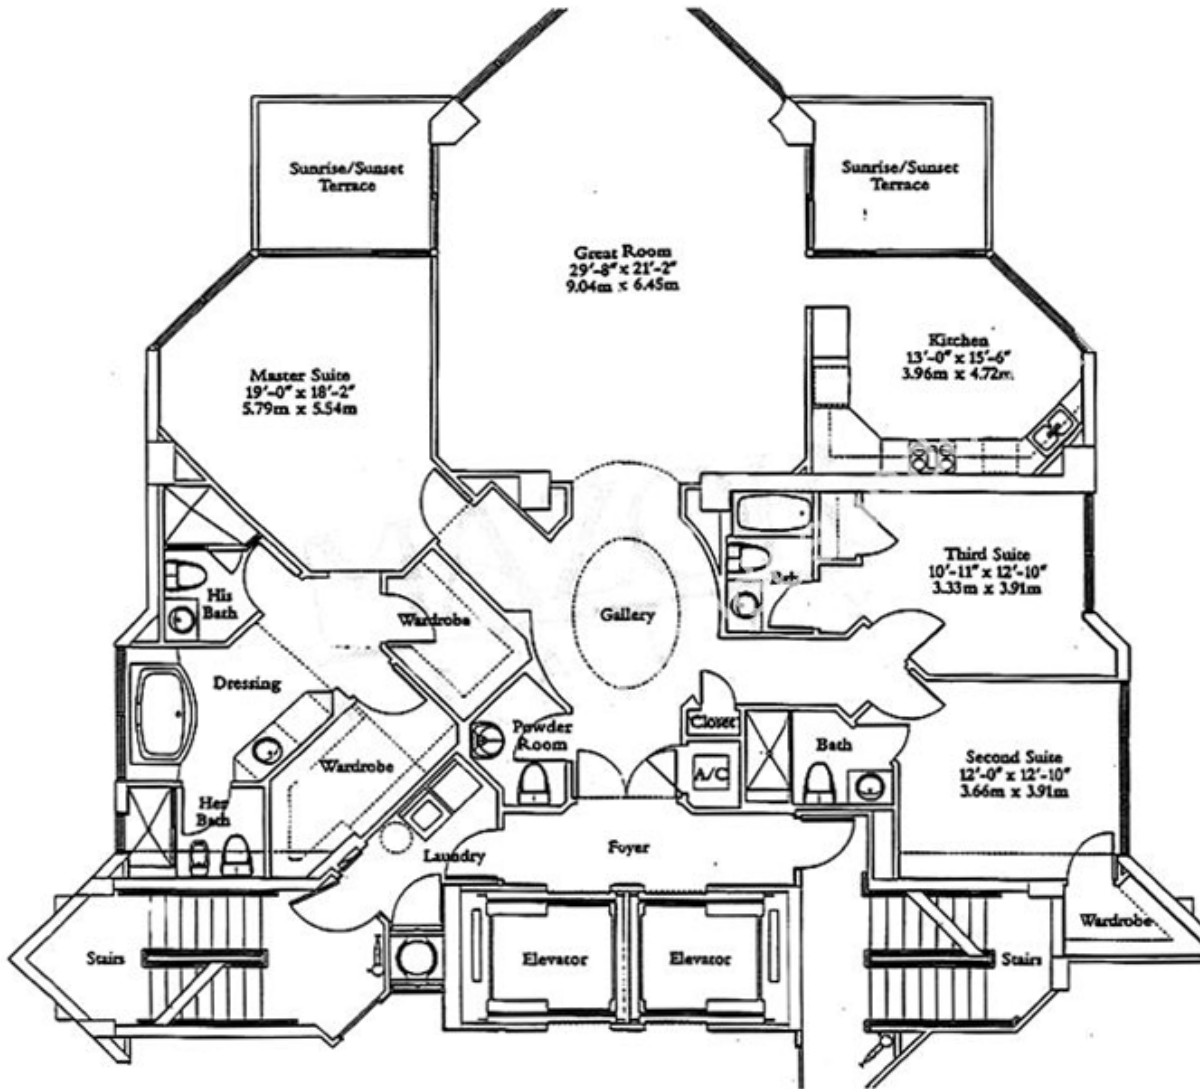

# Ocean One

Sunny Isles Beach

## Unit 01

3 BEDROOMS 4.5 BATHS

INTERIOR AREA: 1930 SQ. FT. 179 M<sup>2</sup>