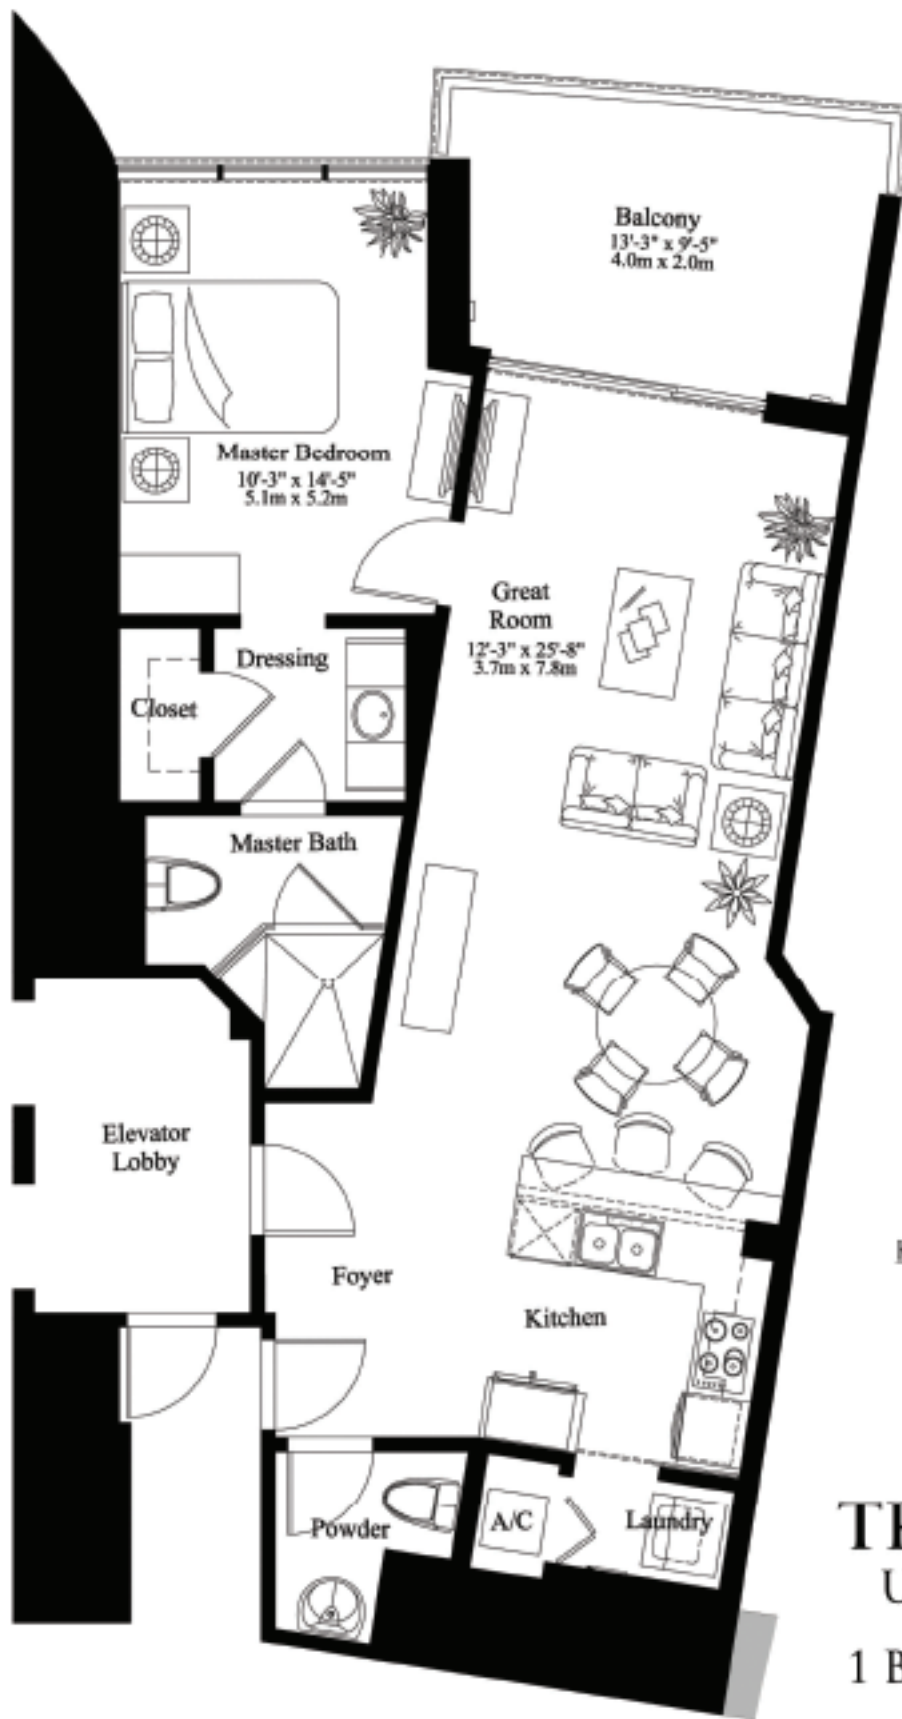

TRUMP
Grande
 OCEAN RESORT & RESIDENCES
 A Trump Dezer Development

KEY PLAN N.T.S.

TRUMP ROYALE
 UNIT P FLOORPLAN
 1 BEDROOM/1.5 BATHS

A/C	958 SQ FT	89.0 M ²
BALCONY	136 SQ FT	12.6 M ²
SUBTOTAL	1,094 SQ FT	101.6 M²