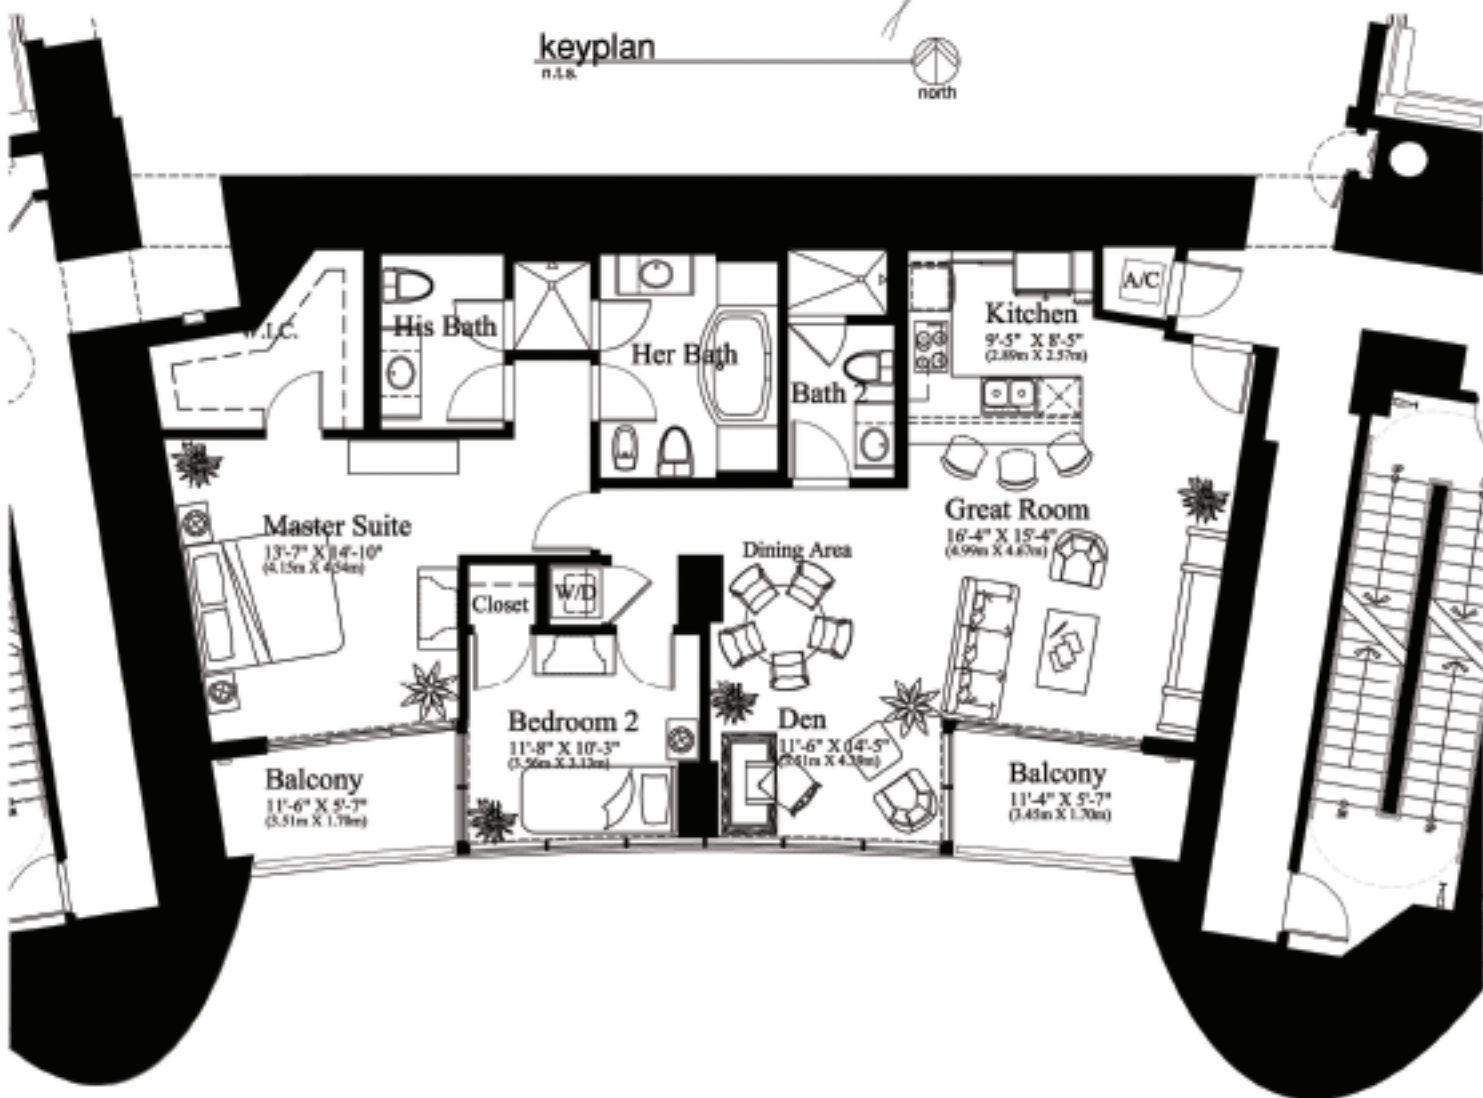

keyplan
n.s.s.

TRUMP ROYALE
UNIT E FLOOR PLAN
2 BEDROOMS W/DEN, 3.5 BATHS

A/C	1,577 SQ FT	146.5 M ²
BALCONY	141 SQ FT	13.1 M ²
TOTAL	1,718 SQ FT	159.6 M²

www.MiamiResidence.com
305-751-1000
Miami Residence Realty