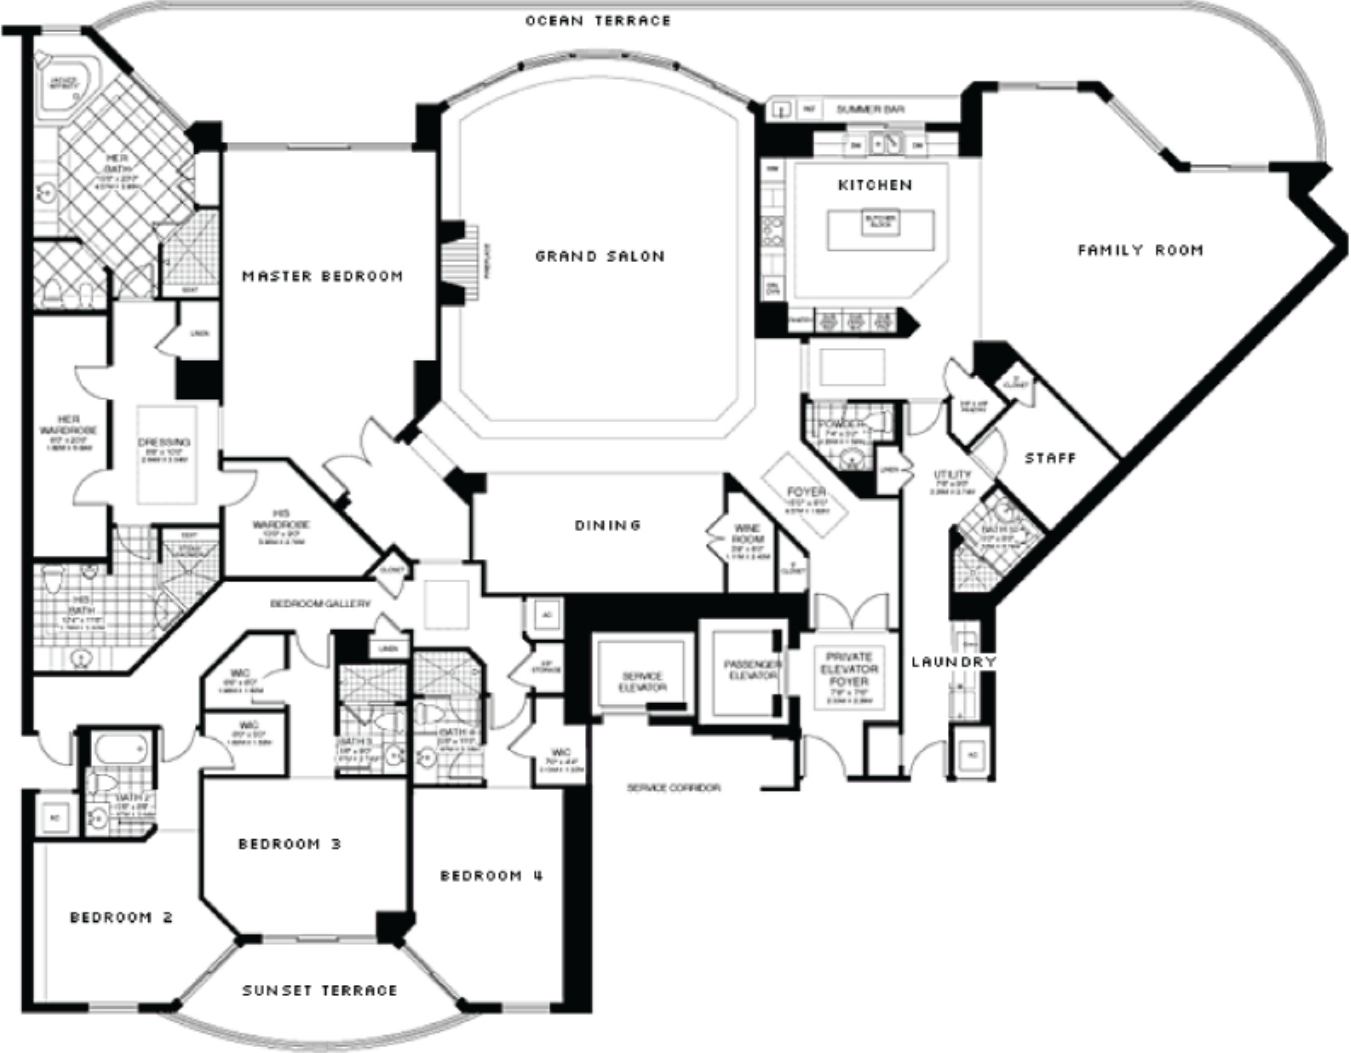

Turnberry Ocean Colony
Sunny Isles Beach

Unit 02

4 BEDROOMS 6,5 BATHS
 INTERIOR AREA: 5700 SQ. FT. 529 M²
 EXTERIOR AREA: 1000 SQ. FT. 93 M²