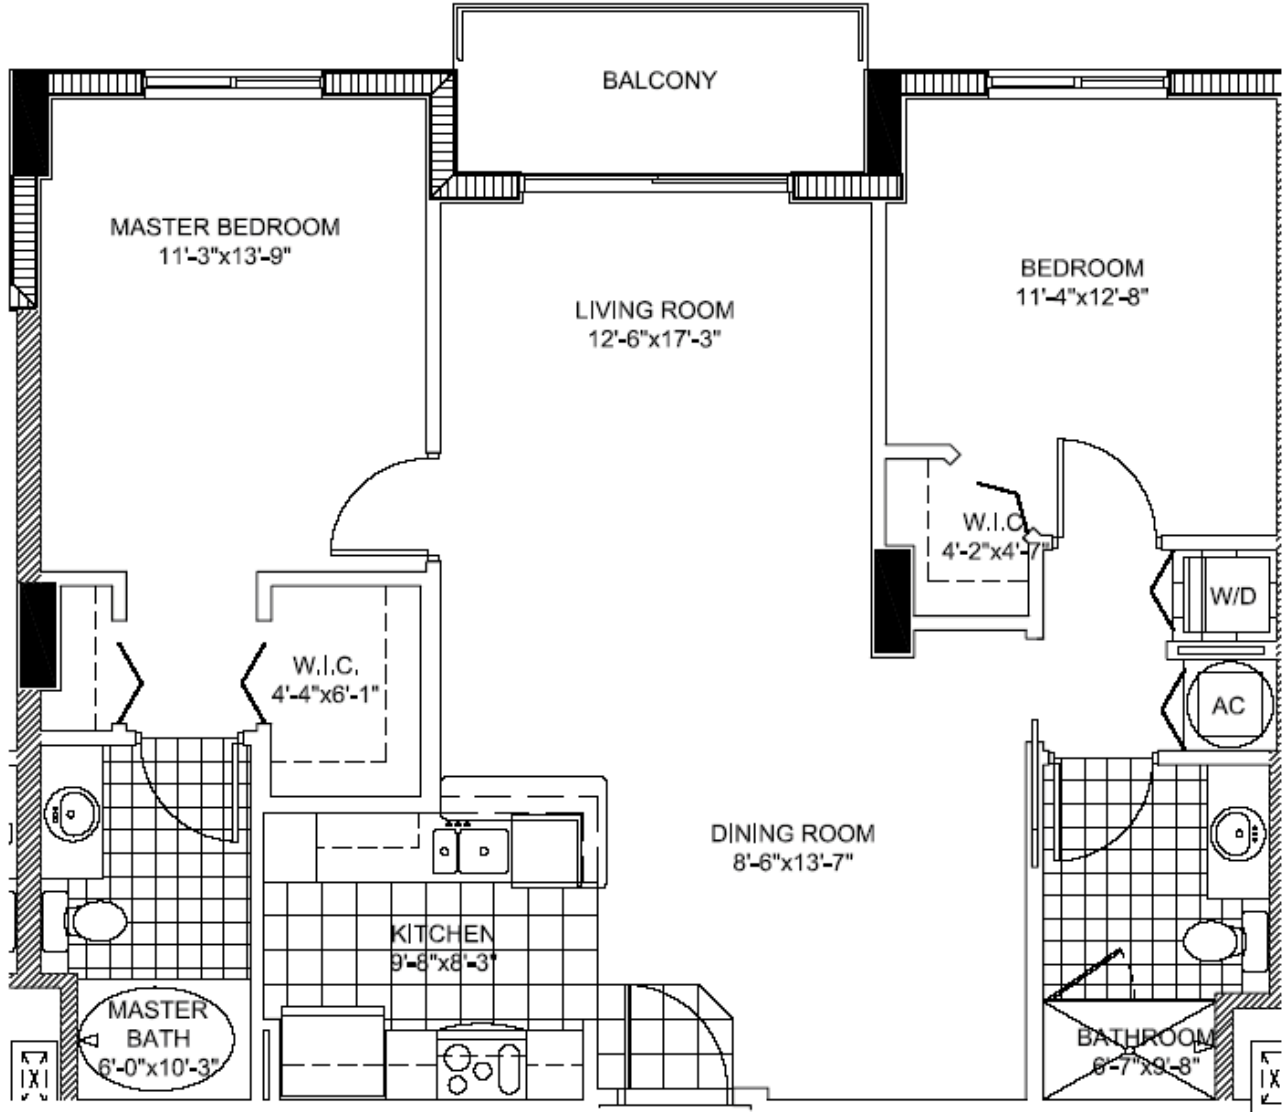

# The Venture

Aventura

## 05 Unit B1

2 BEDROOMS 2 BATHS

INTERIOR AREA: 1,062 SQ. FT.  
99 M<sup>2</sup>

www.MiamiResidence.com  
305-751-1000  
**Miami Residence Realty**