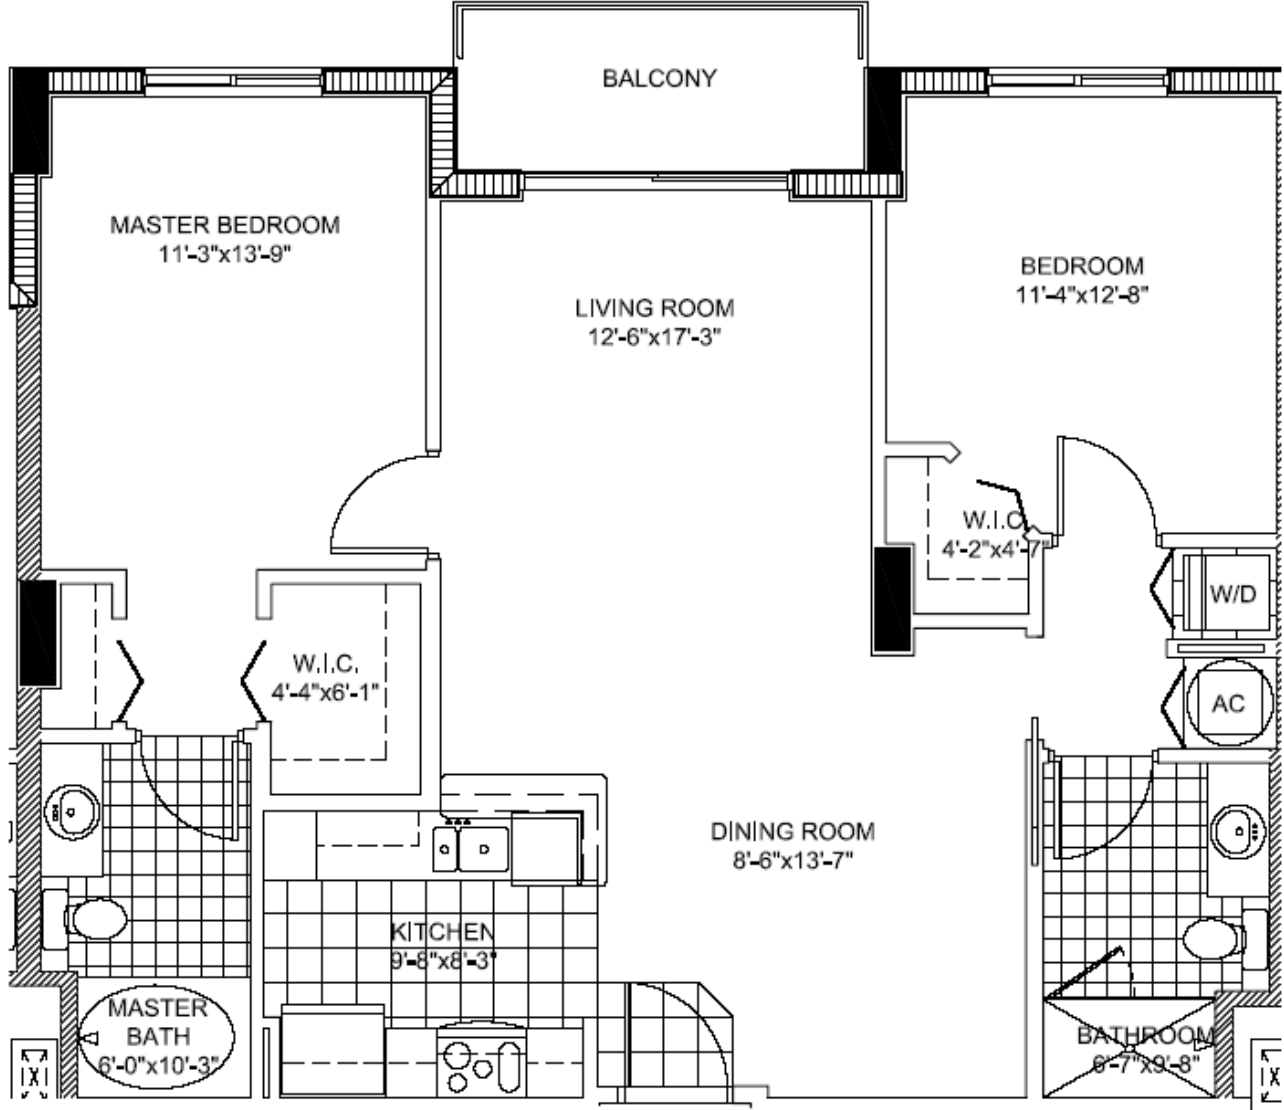

# The Venture

Aventura

## 08 Unit B1

2 BEDROOMS 2 BATHS

INTERIOR AREA: 1,062 SQ. FT.  
99 M<sup>2</sup>

www.MiamiResidence.com  
305-751-1000  
Miami Residence Realty