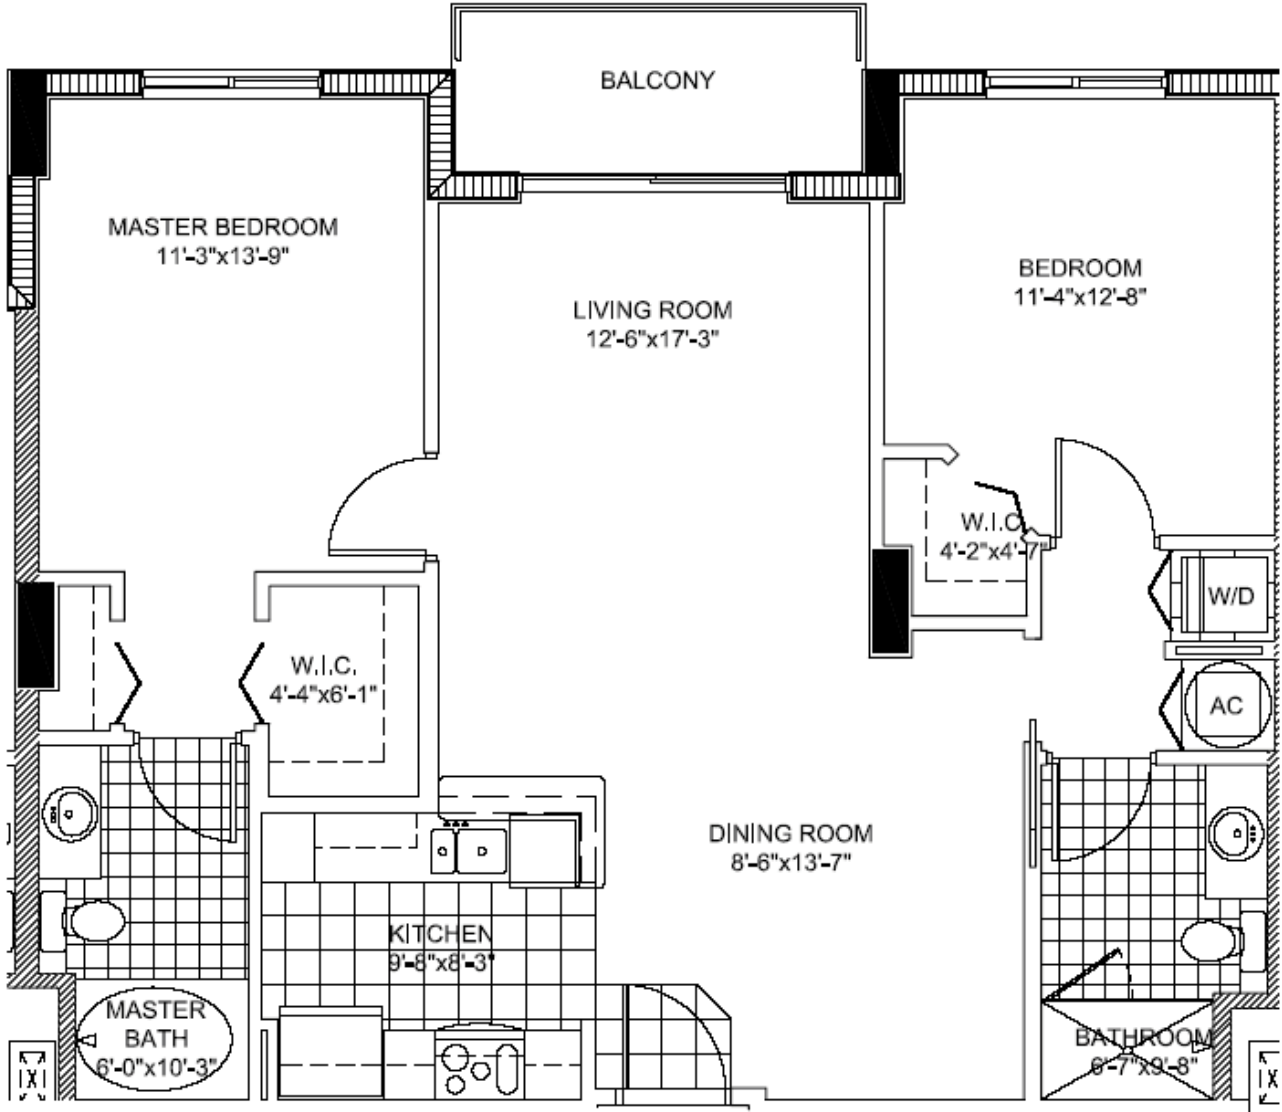

# The Venture

Aventura

## 12 Unit B1

2 BEDROOMS 2 BATHS

INTERIOR AREA: 1,062 SQ. FT.  
99 M<sup>2</sup>

www.MiamiResidence.com  
305-751-1000  
Miami Residence Realty