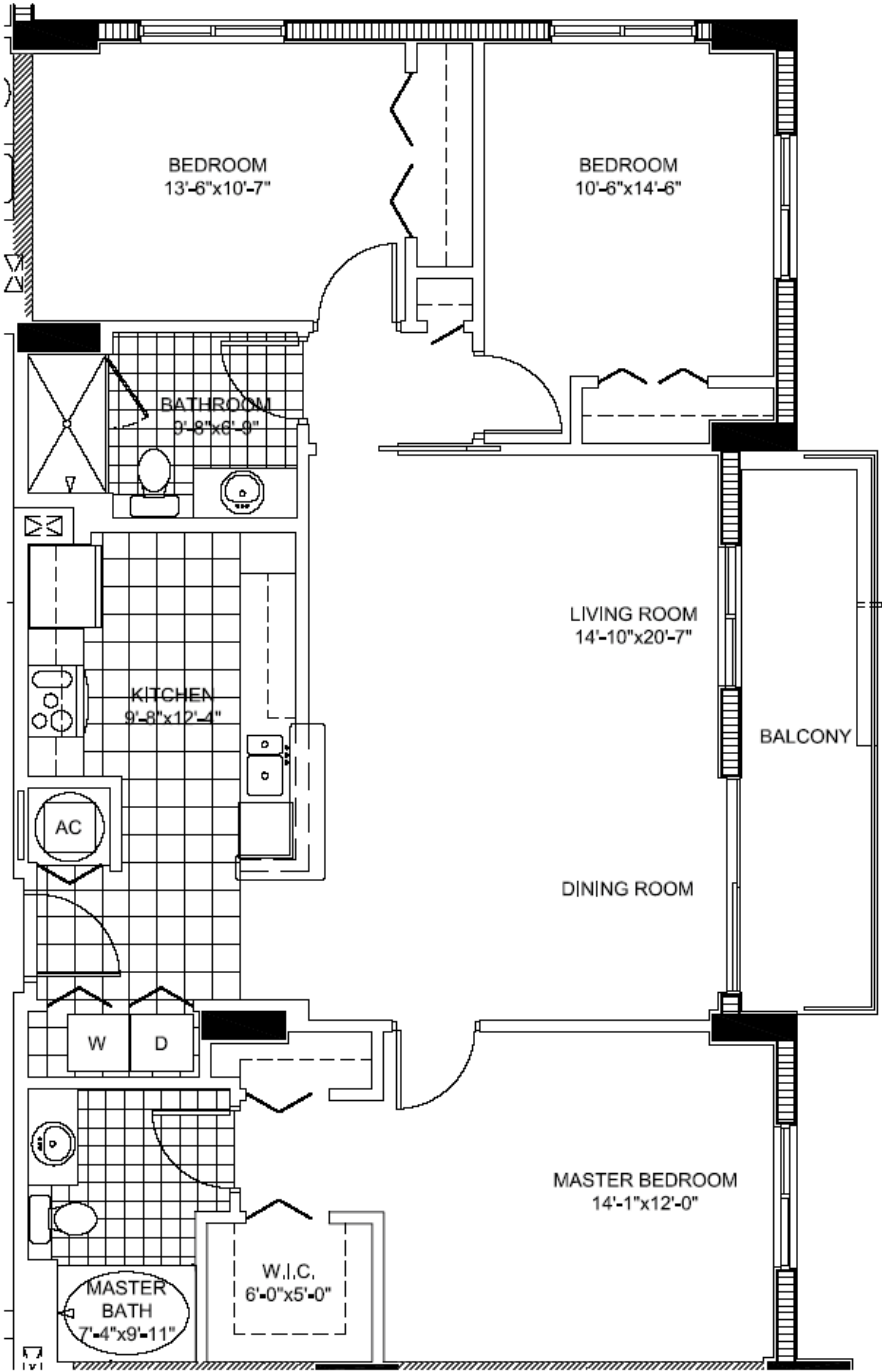

The Venture

Aventura

06 Unit C1

3 BEDROOMS 2 BATHS
INTERIOR AREA: 1,329 SQ. FT.
123 M²