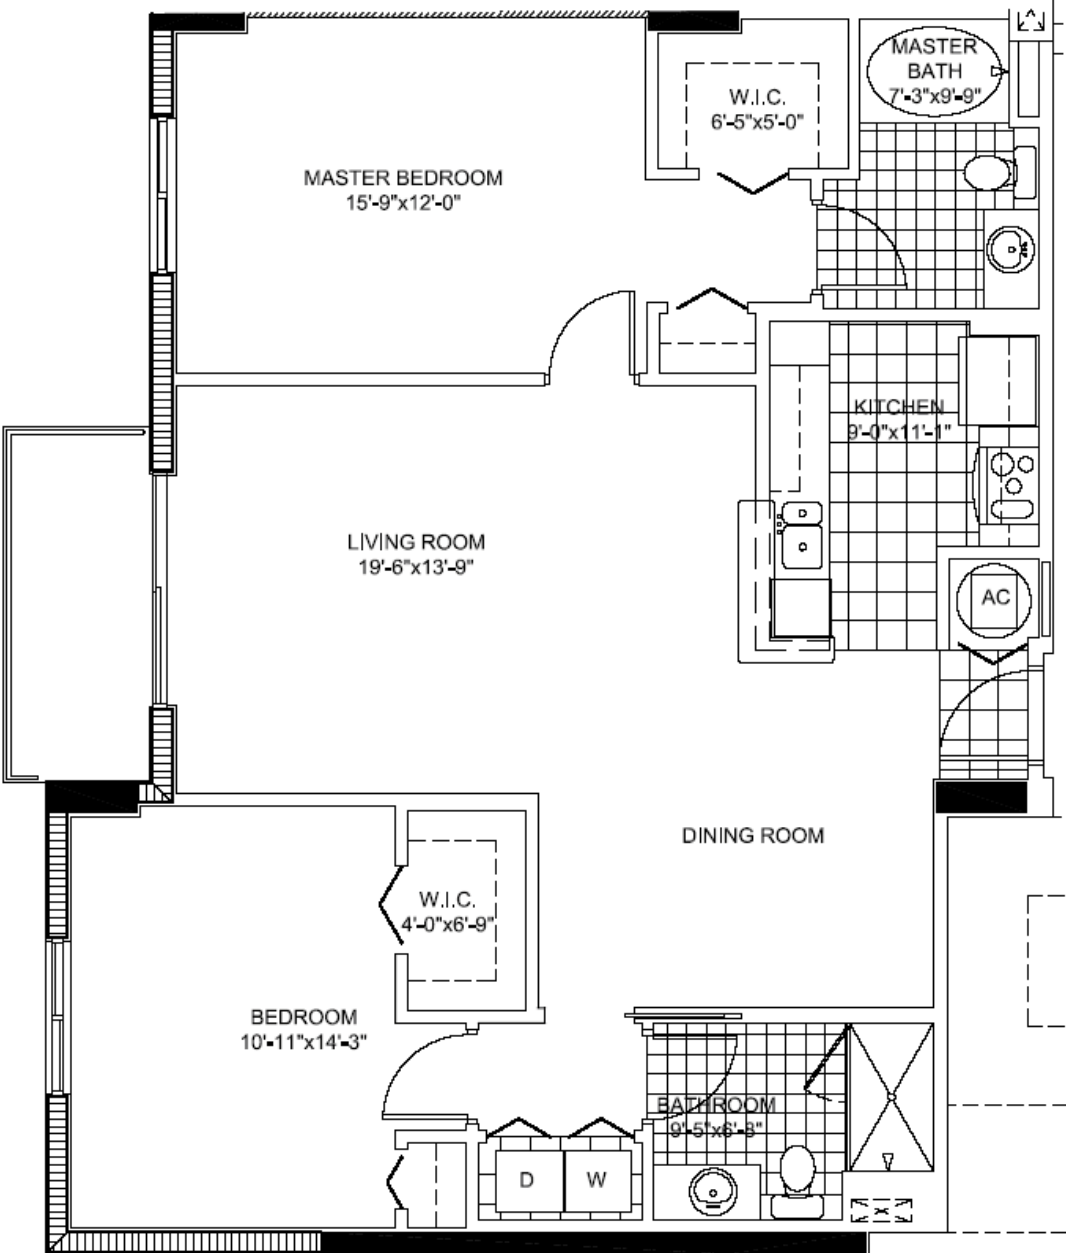

# The Venture

Aventura

## 26 Unit B4

2 BEDROOMS 2 BATHS

INTERIOR AREA: 1,252 SQ. FT.  
117 M<sup>2</sup>

www.MiamiResidence.com  
305-751-1000  
Miami Residence Realty