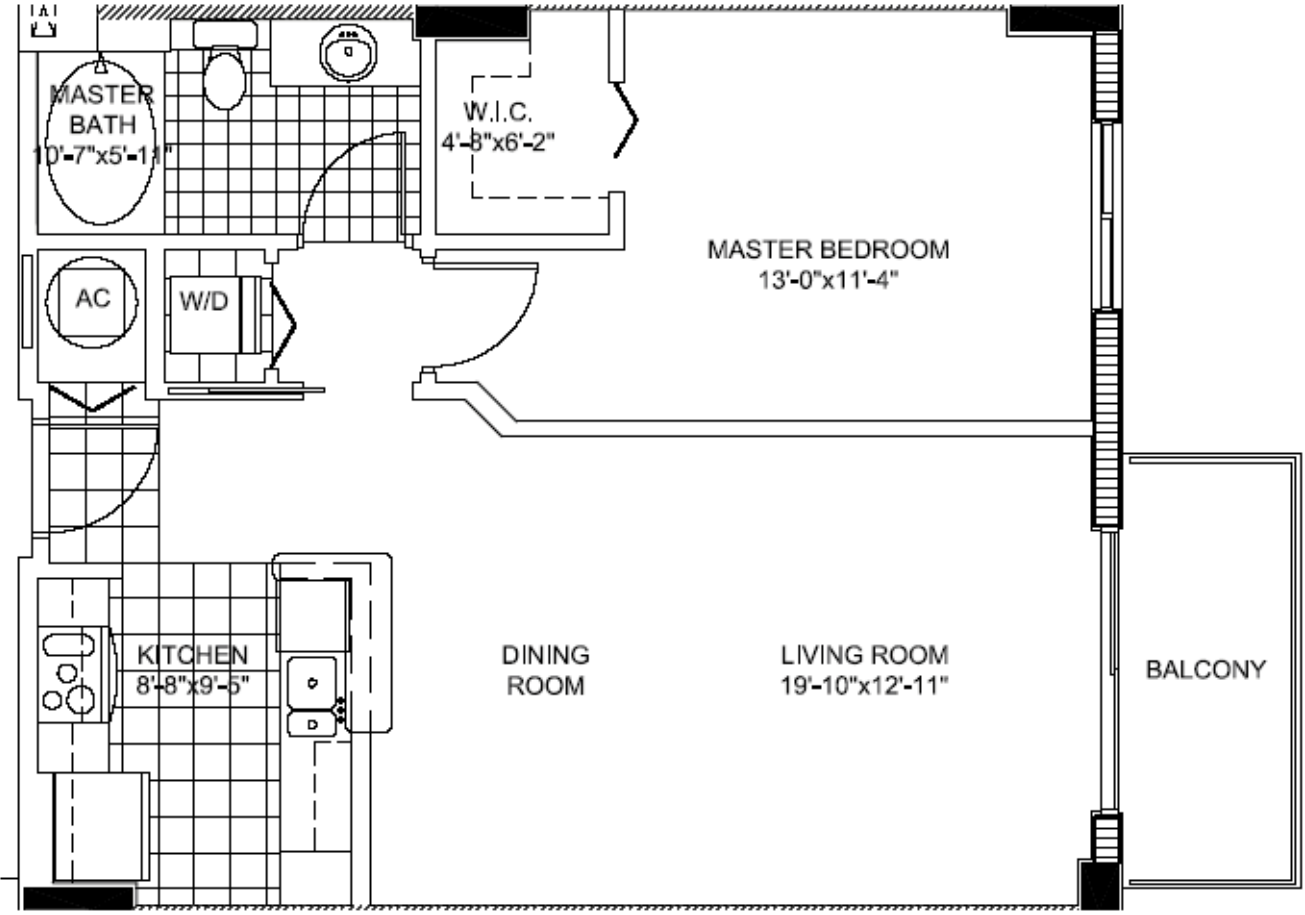

The Venture

Aventura

28 Unit A2

1 BEDROOMS 1 BATHS

INTERIOR AREA: 841 SQ. FT.
78 M²

www.MiamiResidence.com
305-751-1000
Miami Residence Realty