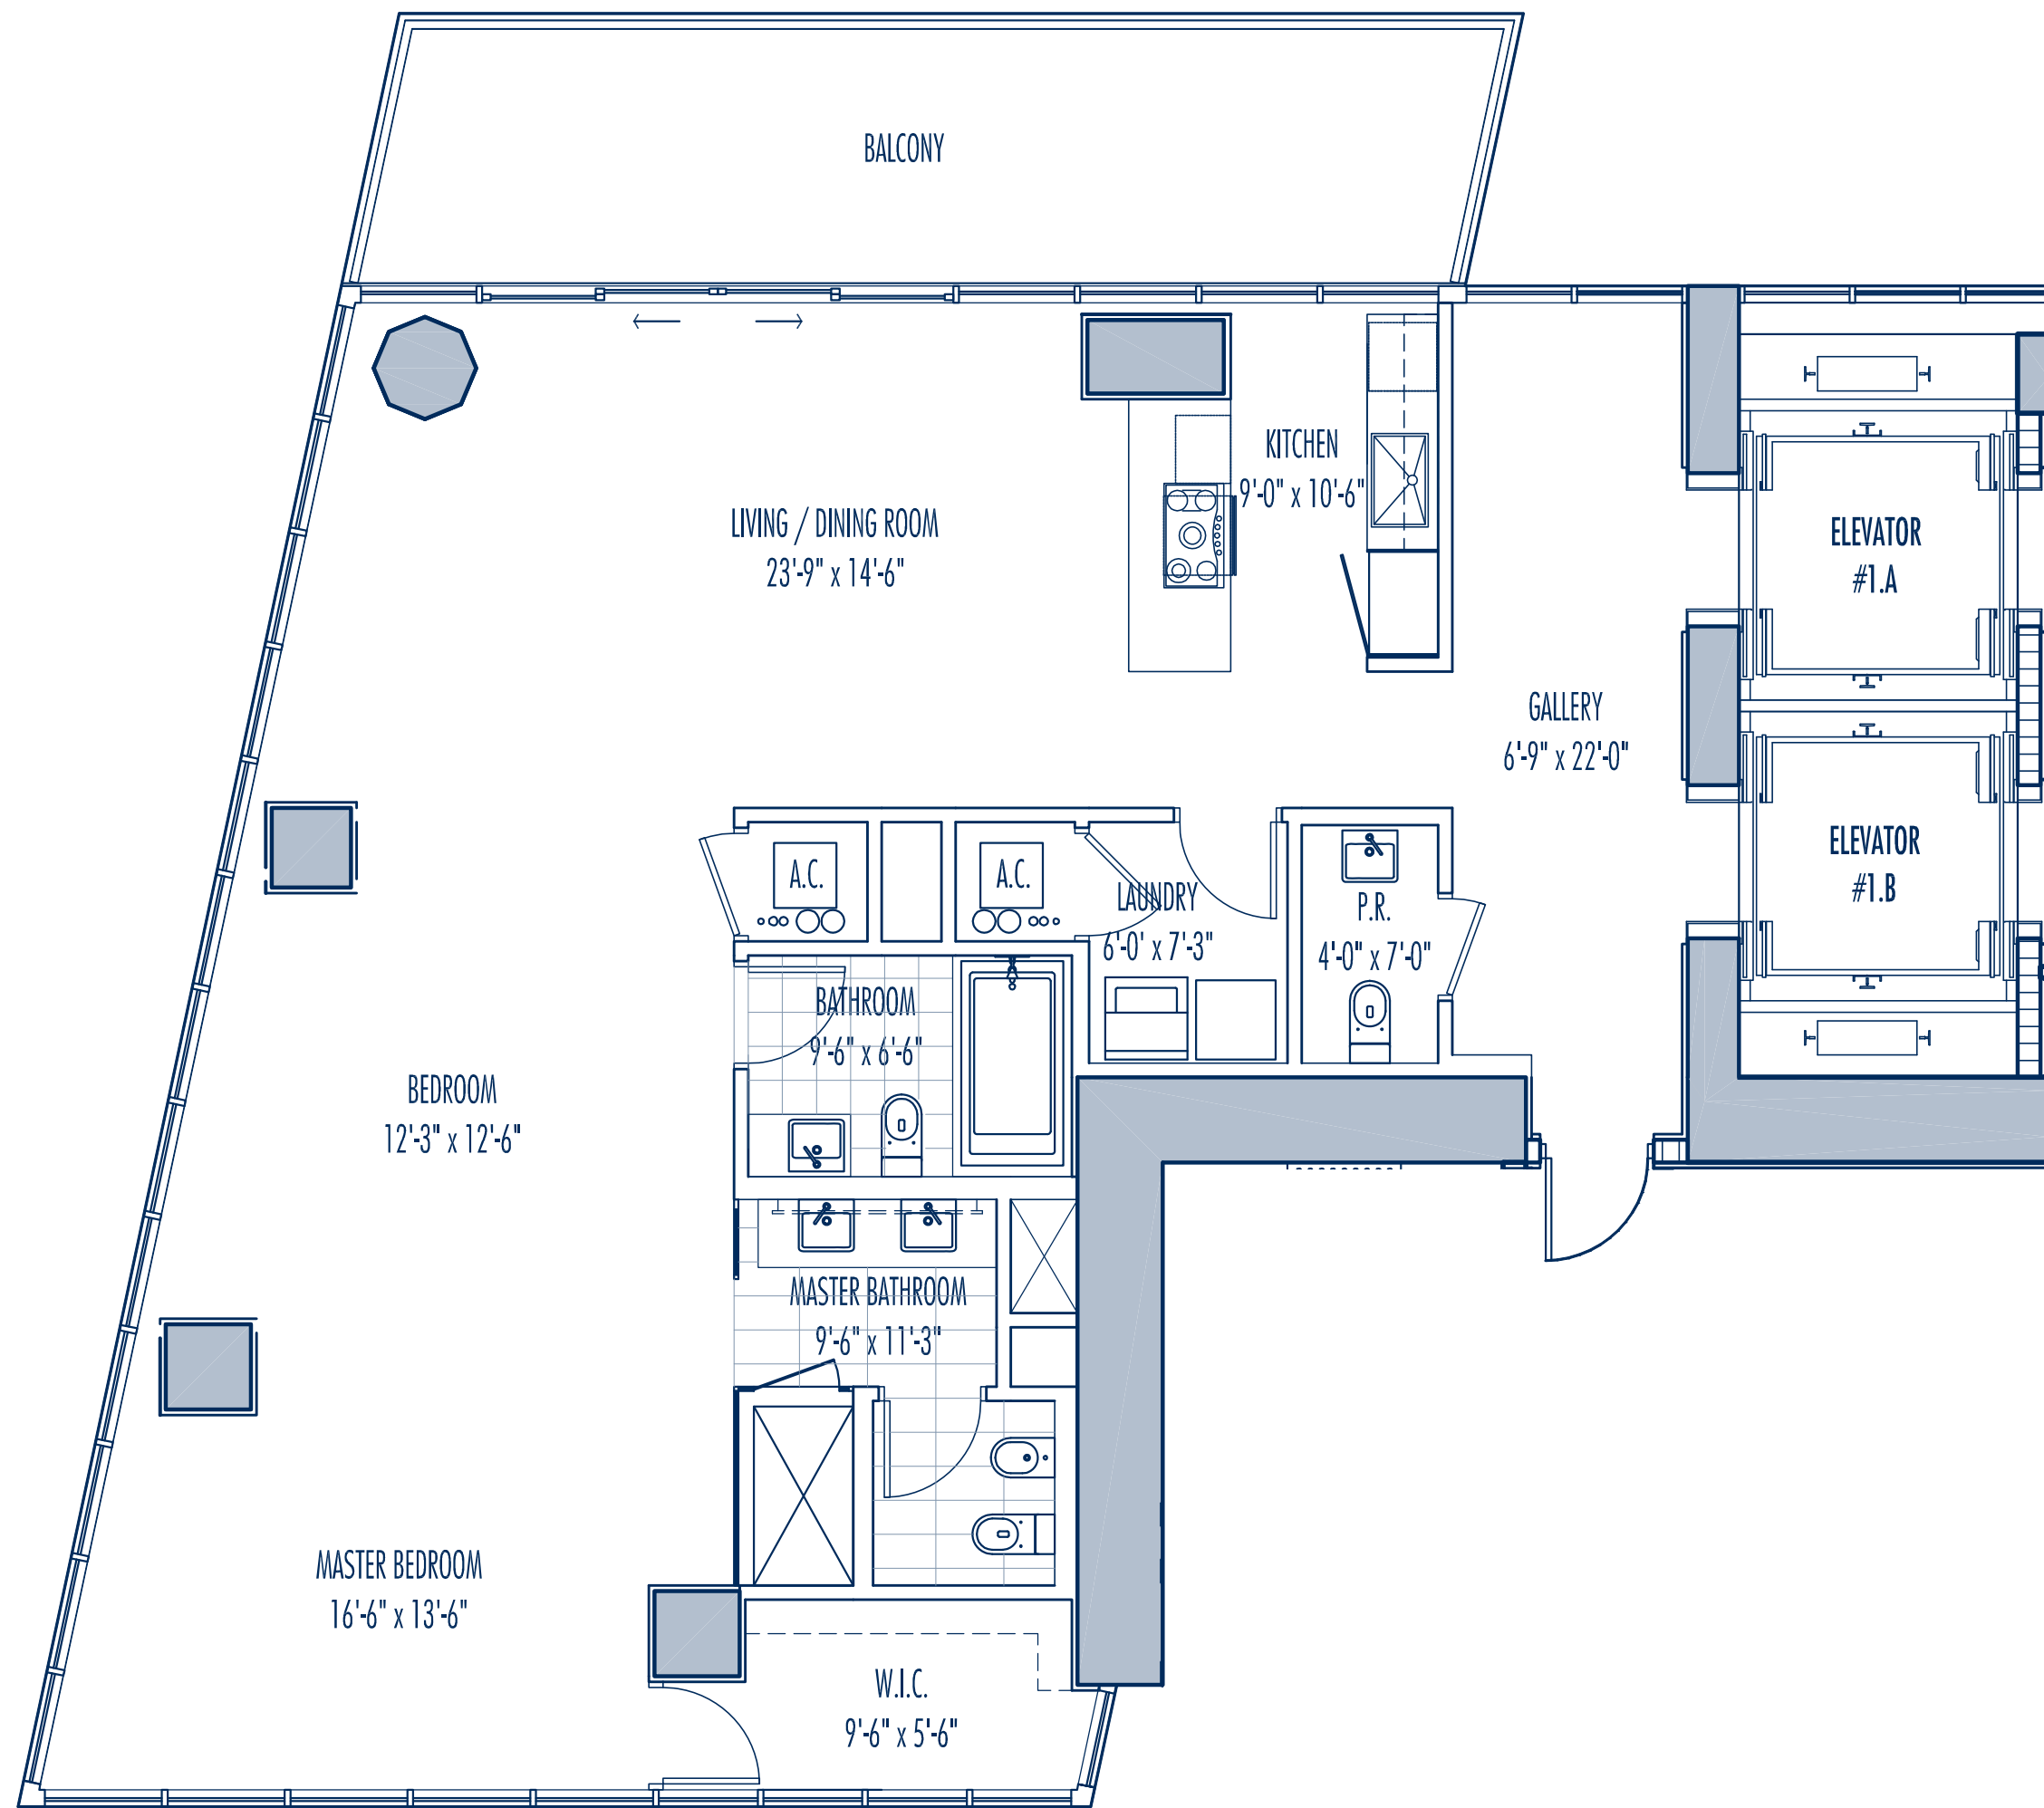

MARQUIS

RESIDENCES

RESIDENCE F 2 BEDROOM / 2.5 BATH

Interior:	1,647 SF	153.0 M ²
Exterior:	264 SF	30.2 M ²
Total:	1,911 SF	183.2 M ²

www.MiamiResidence.com - 305-751-1000 - Miami Residence Realty