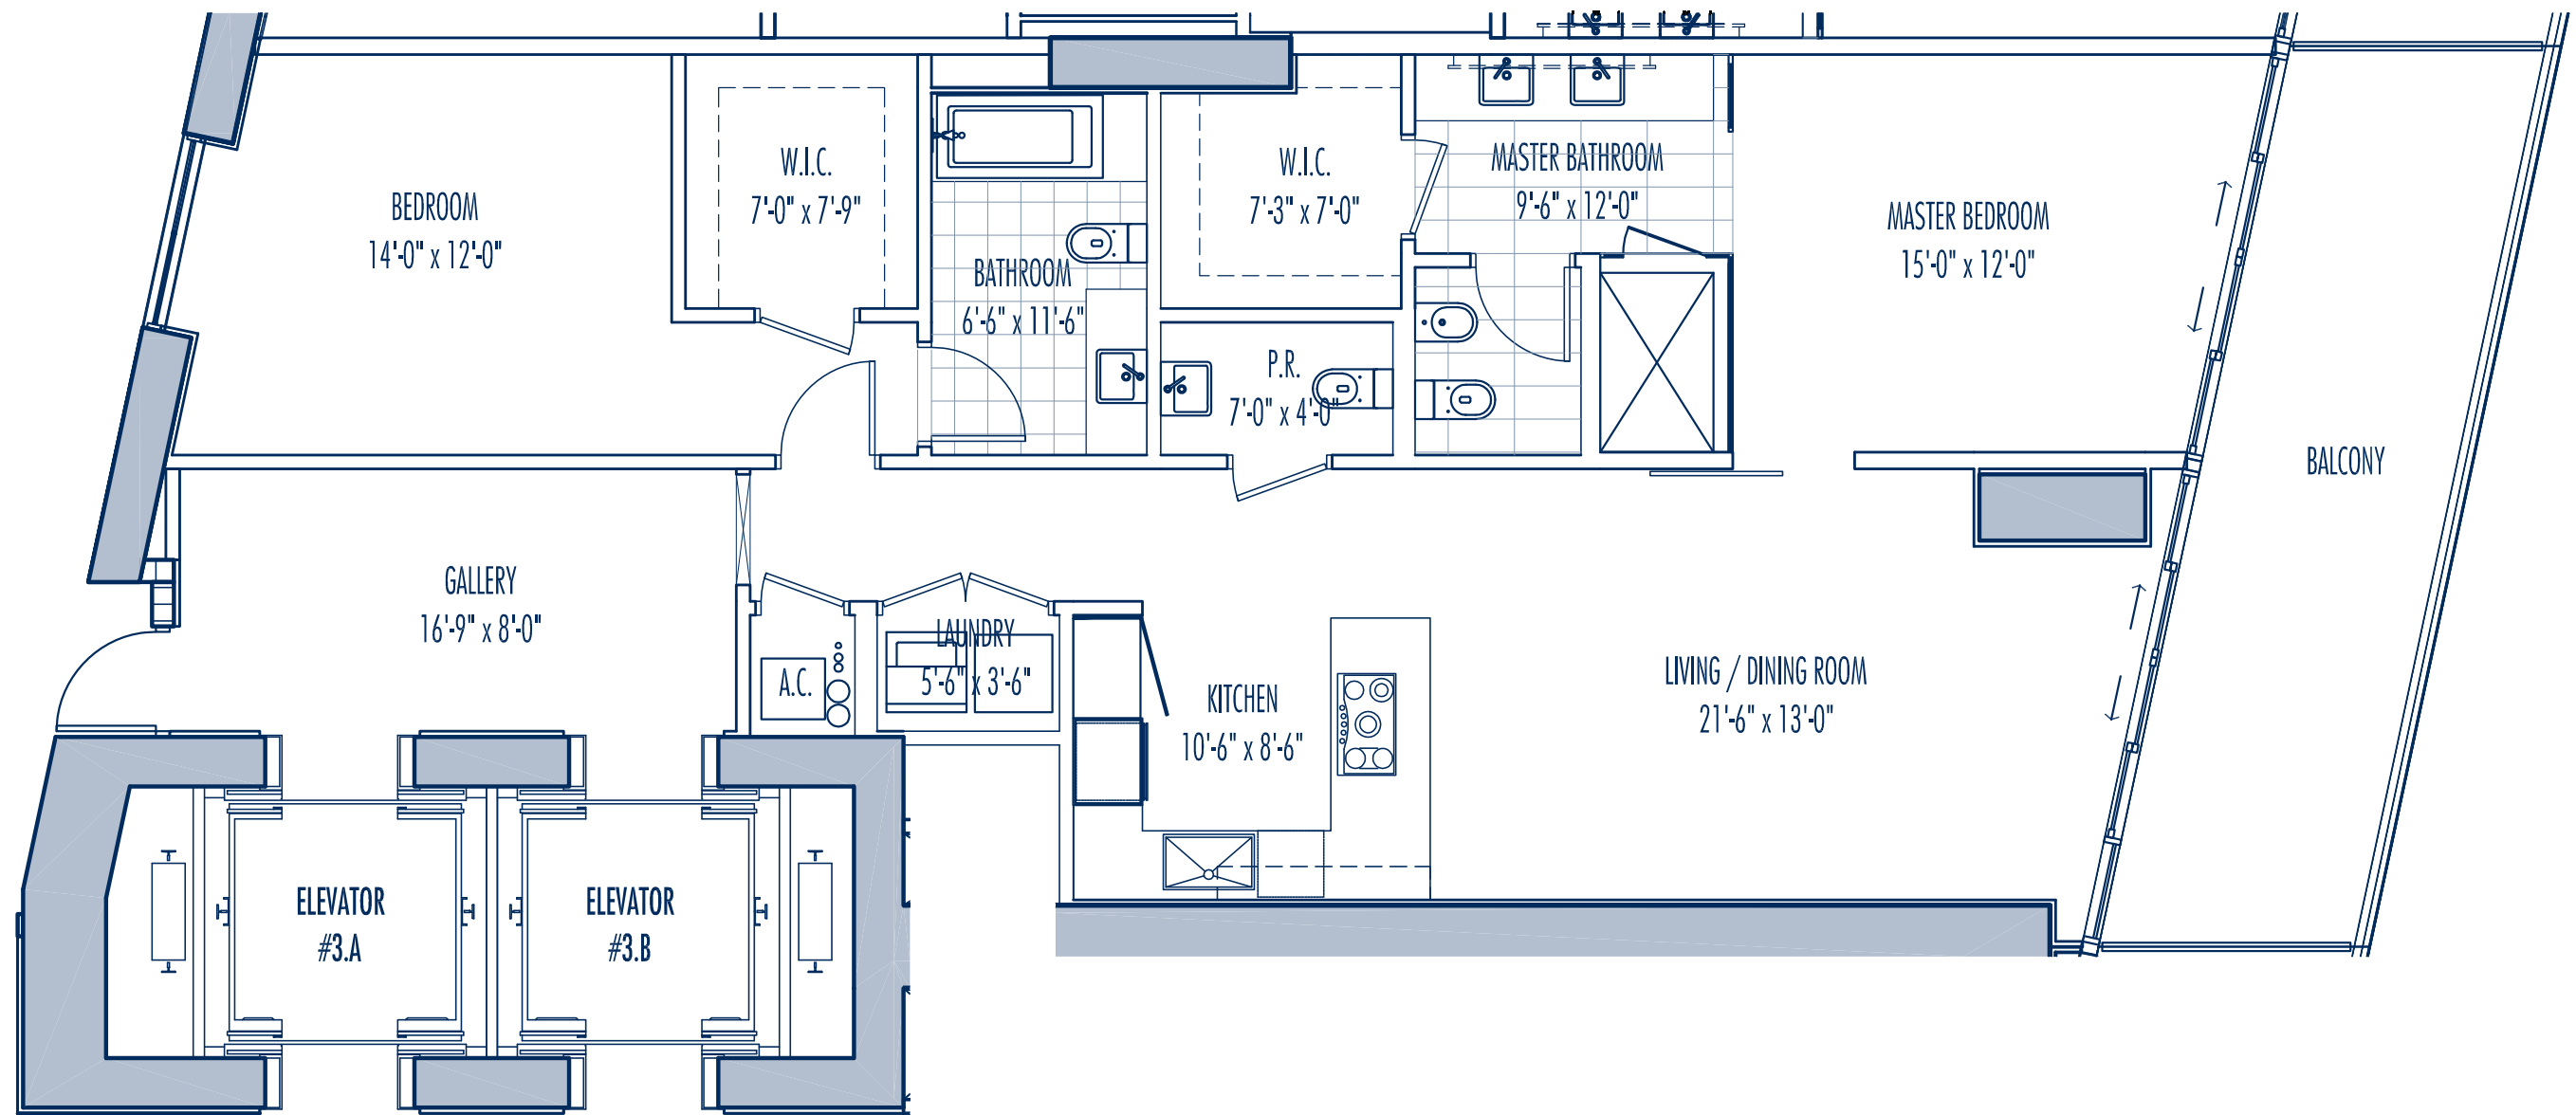

MARQUIS

RESIDENCES

RESIDENCE H 2 BEDROOM / 2.5 BATH

Interior:	1,557 SF	144.6 M ²
Exterior:	222 SF	20.6 M ²
Total:	1,779 SF	165.2 M ²