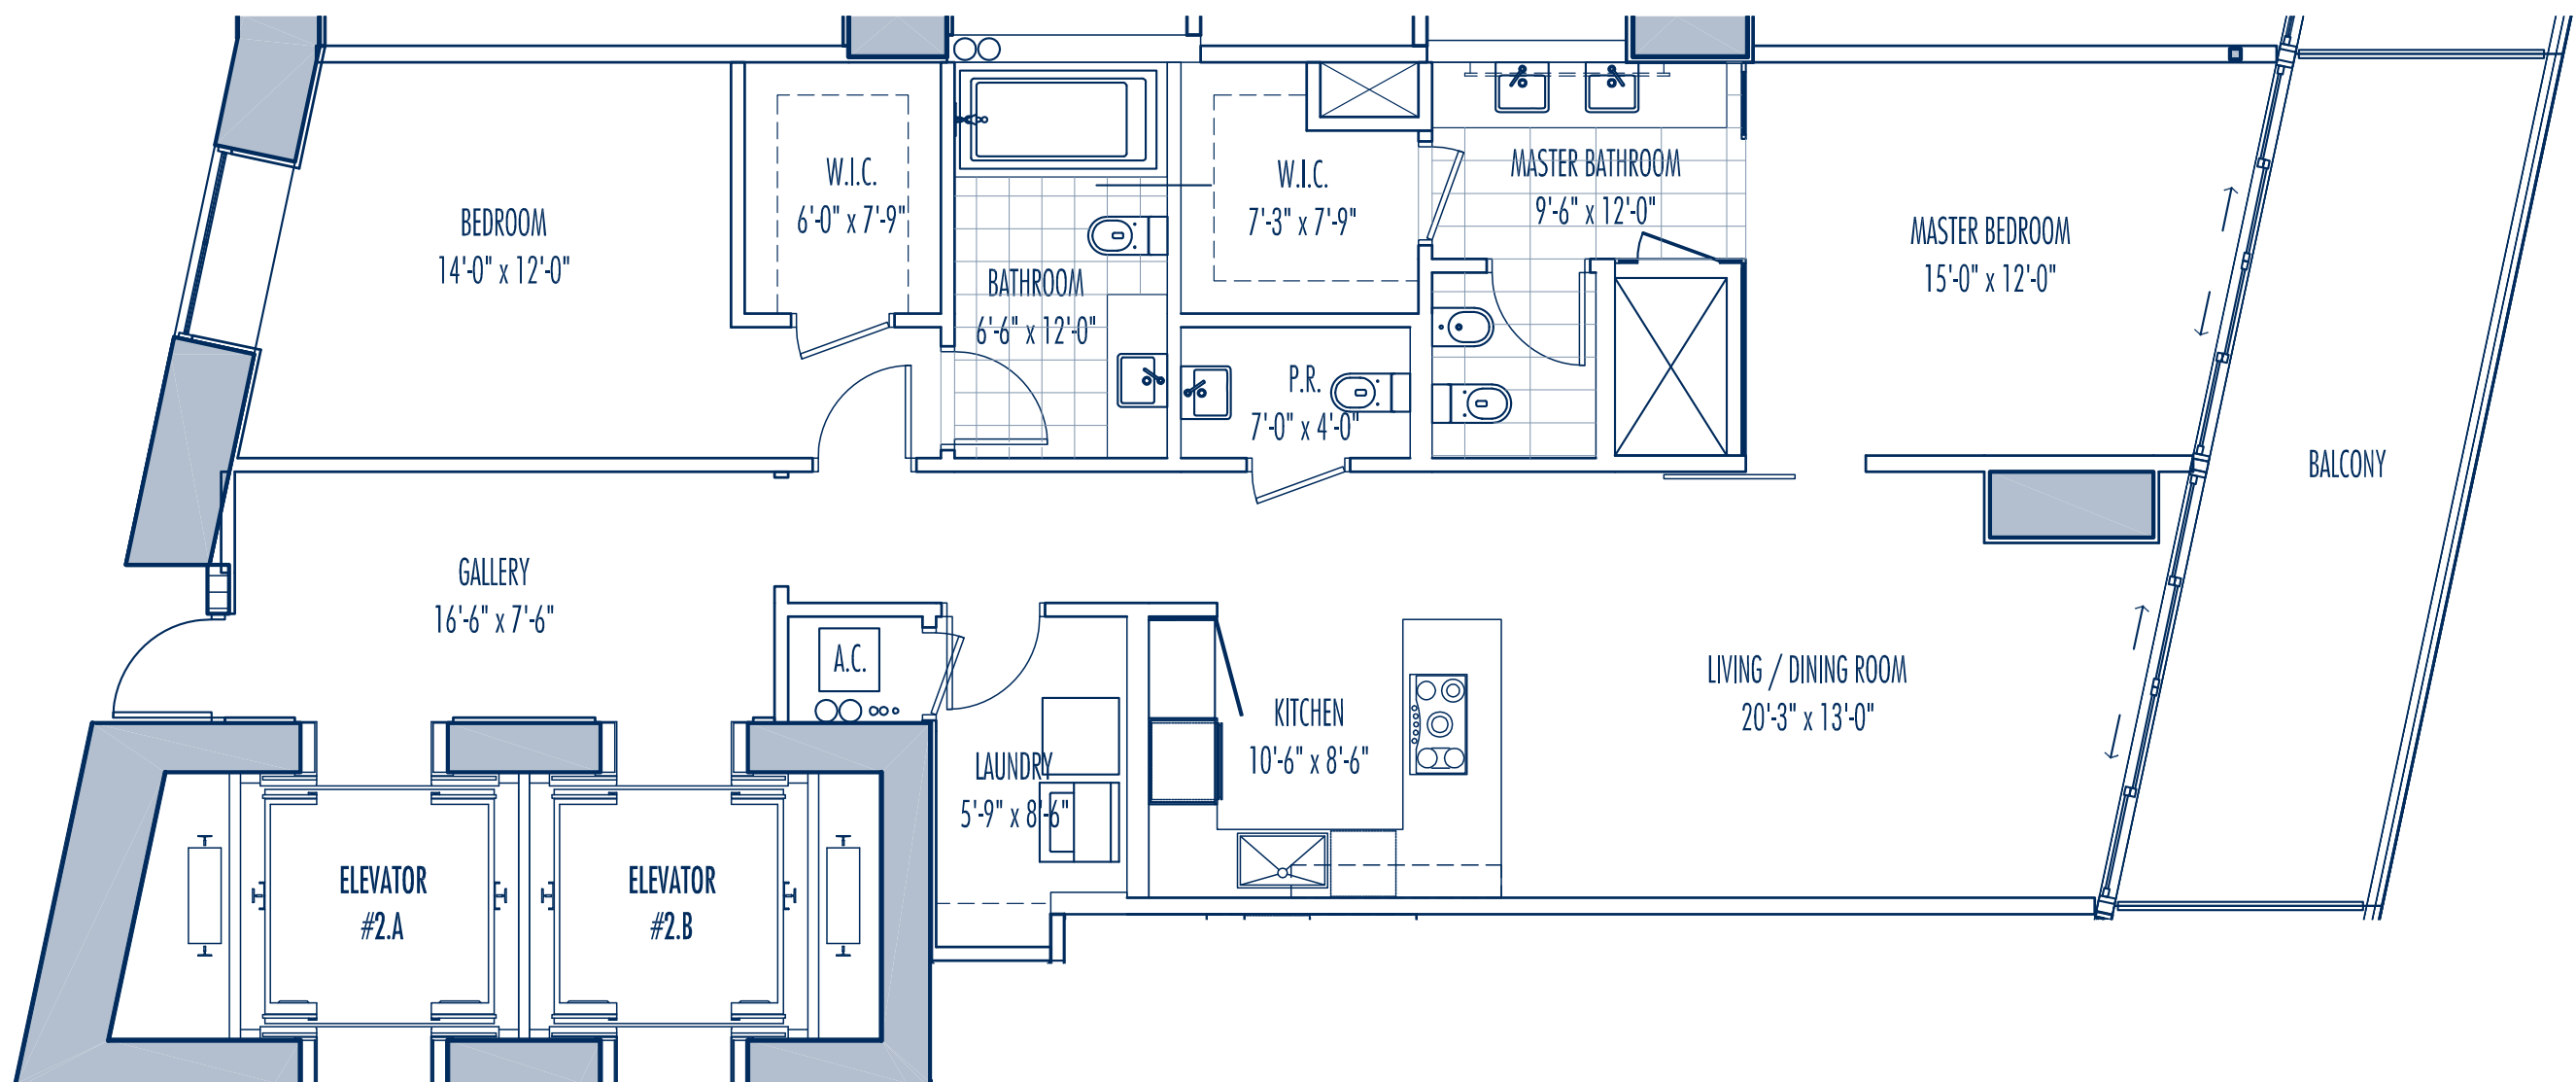

MARQUIS

RESIDENCES

RESIDENCE K 2 BEDROOM / 2.5 BATH

Interior:	1,477 SF	137.2 M ²
Exterior:	213 SF	19.8 M ²
Total:	1,690 SF	157.0 M ²

www.MiamiResidence.com - 305-751-1000 - Miami Residence Realty