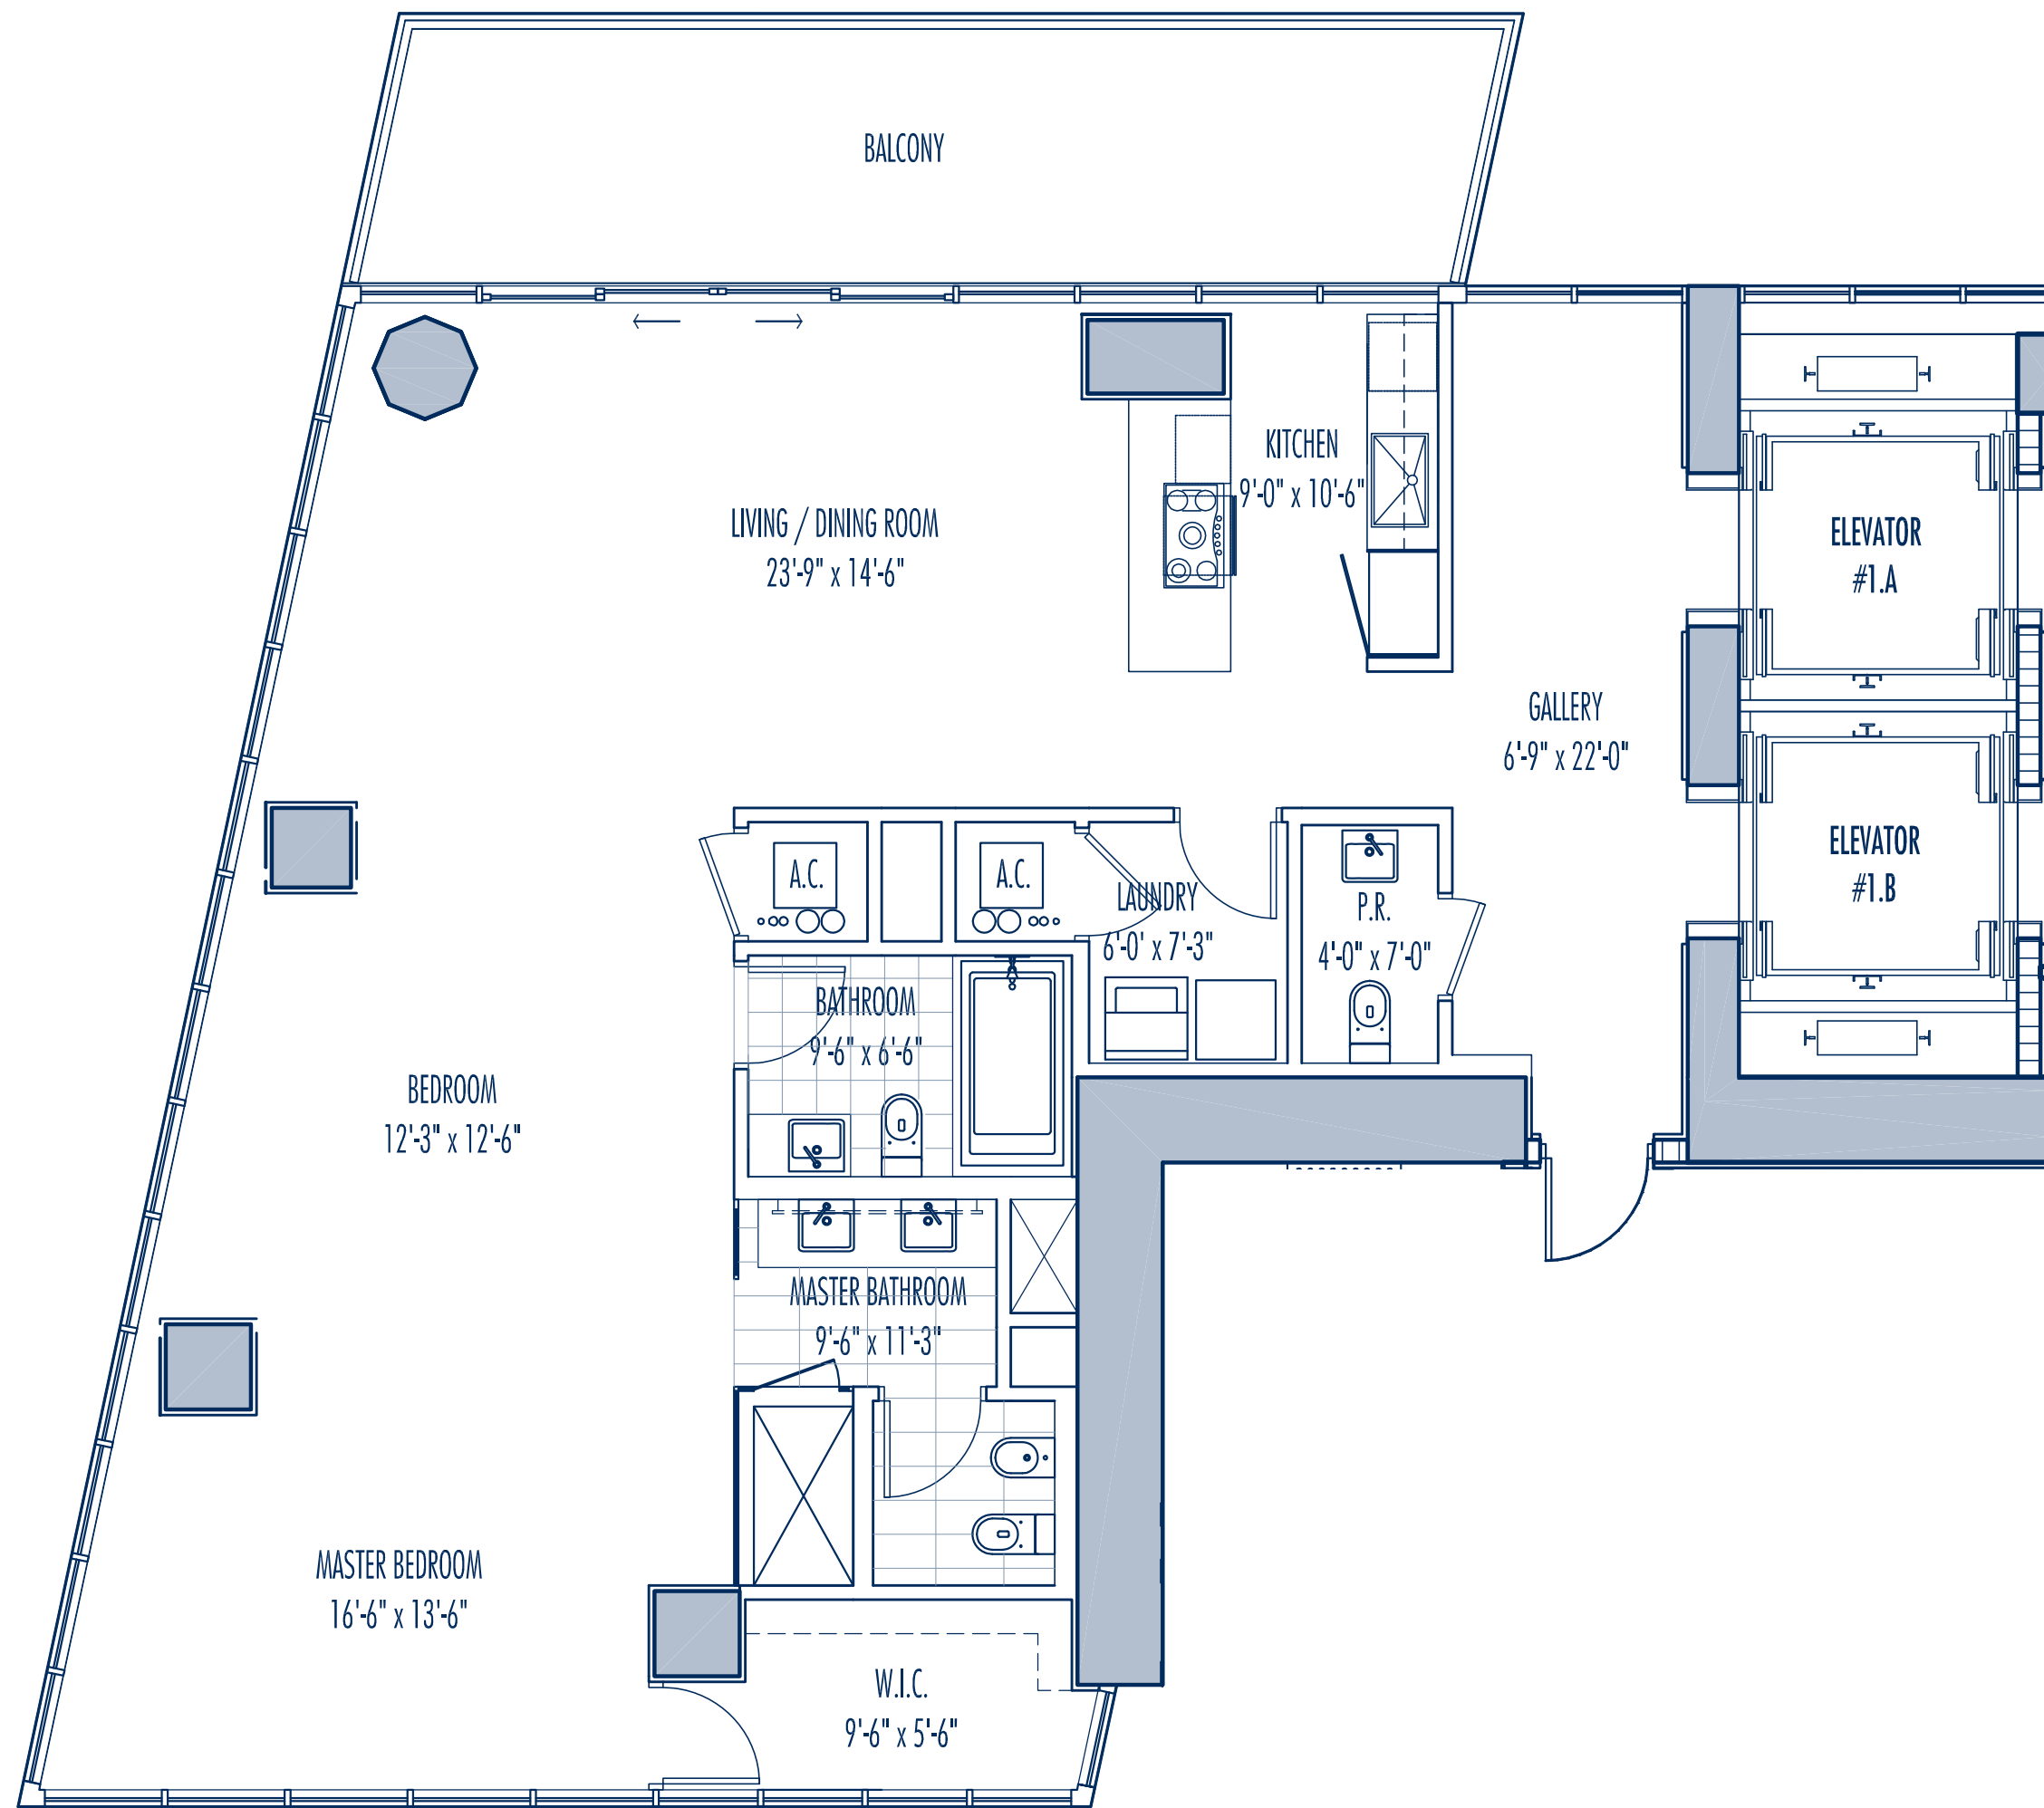

## RESIDENCE F 2 BEDROOM / 2.5 BATH

Interior:	1,647 SF	153.0 M <sup>2</sup>
Exterior:	264 SF	30.2 M <sup>2</sup>
Total:	1,911 SF	183.2 M <sup>2</sup>