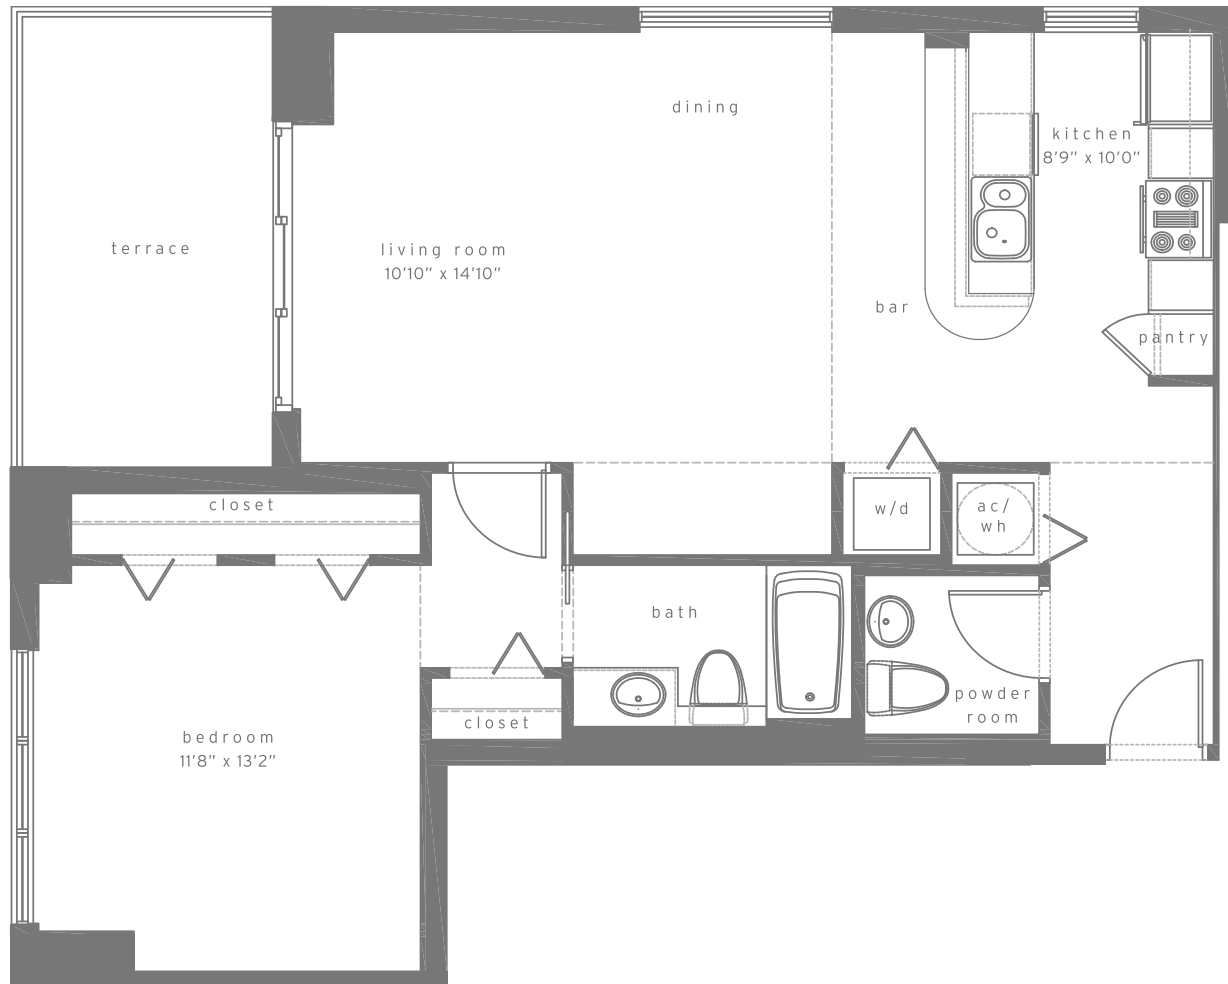

Met 1

Downtown Miami

Unit 01

1 BEDROOMS 1 BATHS

INTERIOR AREA: 760 SQ. FT. 71 M²

EXTERIOR AREA: 120 SQ. FT. 11 M²