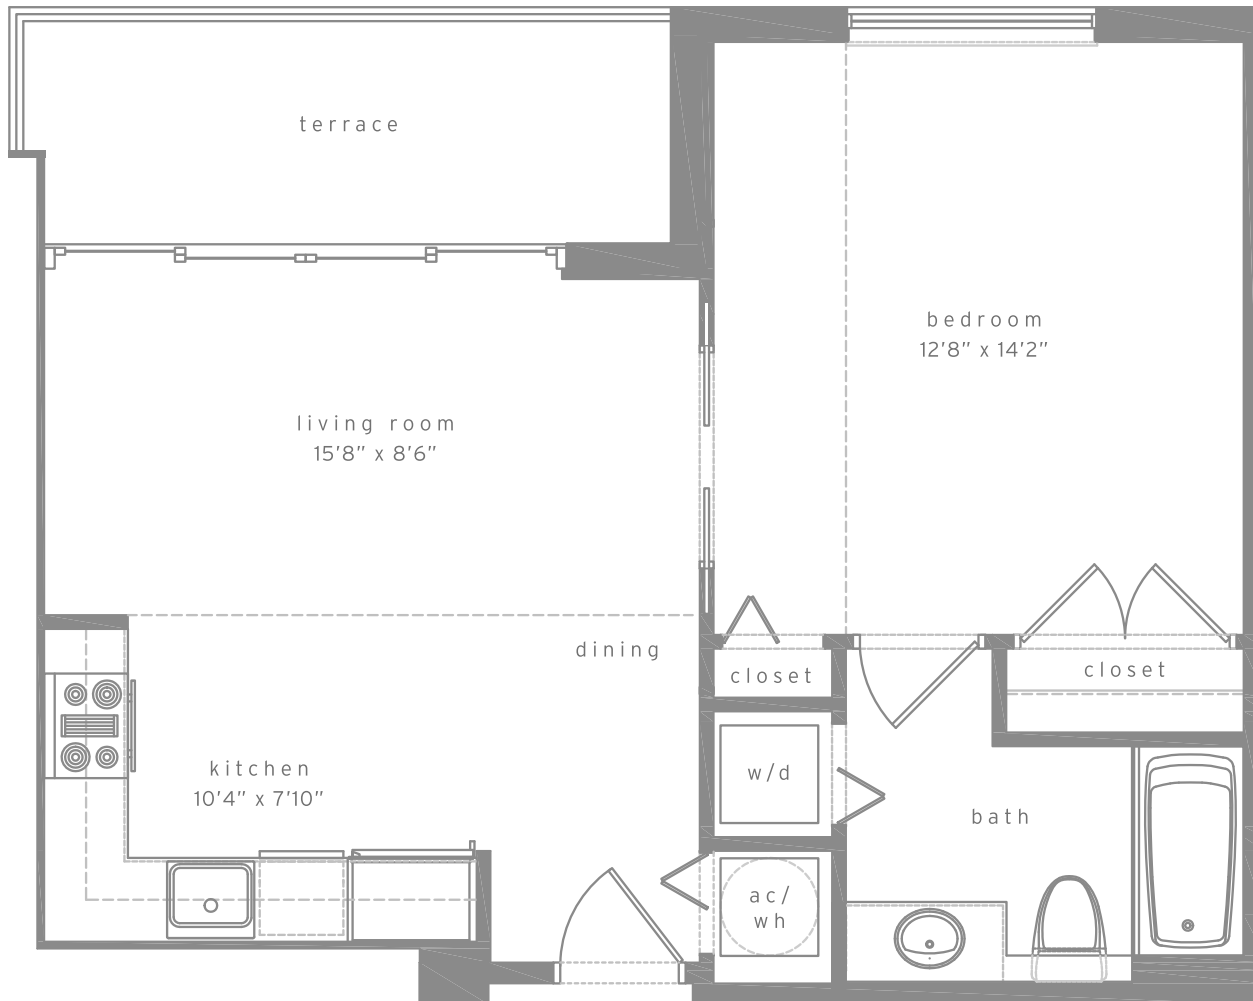

# Met 1

Downtown Miami

## Unit 03

1 BEDROOMS 1 BATHS

INTERIOR AREA: 544 SQ. FT. 51 M<sup>2</sup>

EXTERIOR AREA: 88 SQ. FT. 8.2 M<sup>2</sup>

[www.MiamiResidence.com](http://www.MiamiResidence.com)

305-751-1000

**Miami Residence Realty**