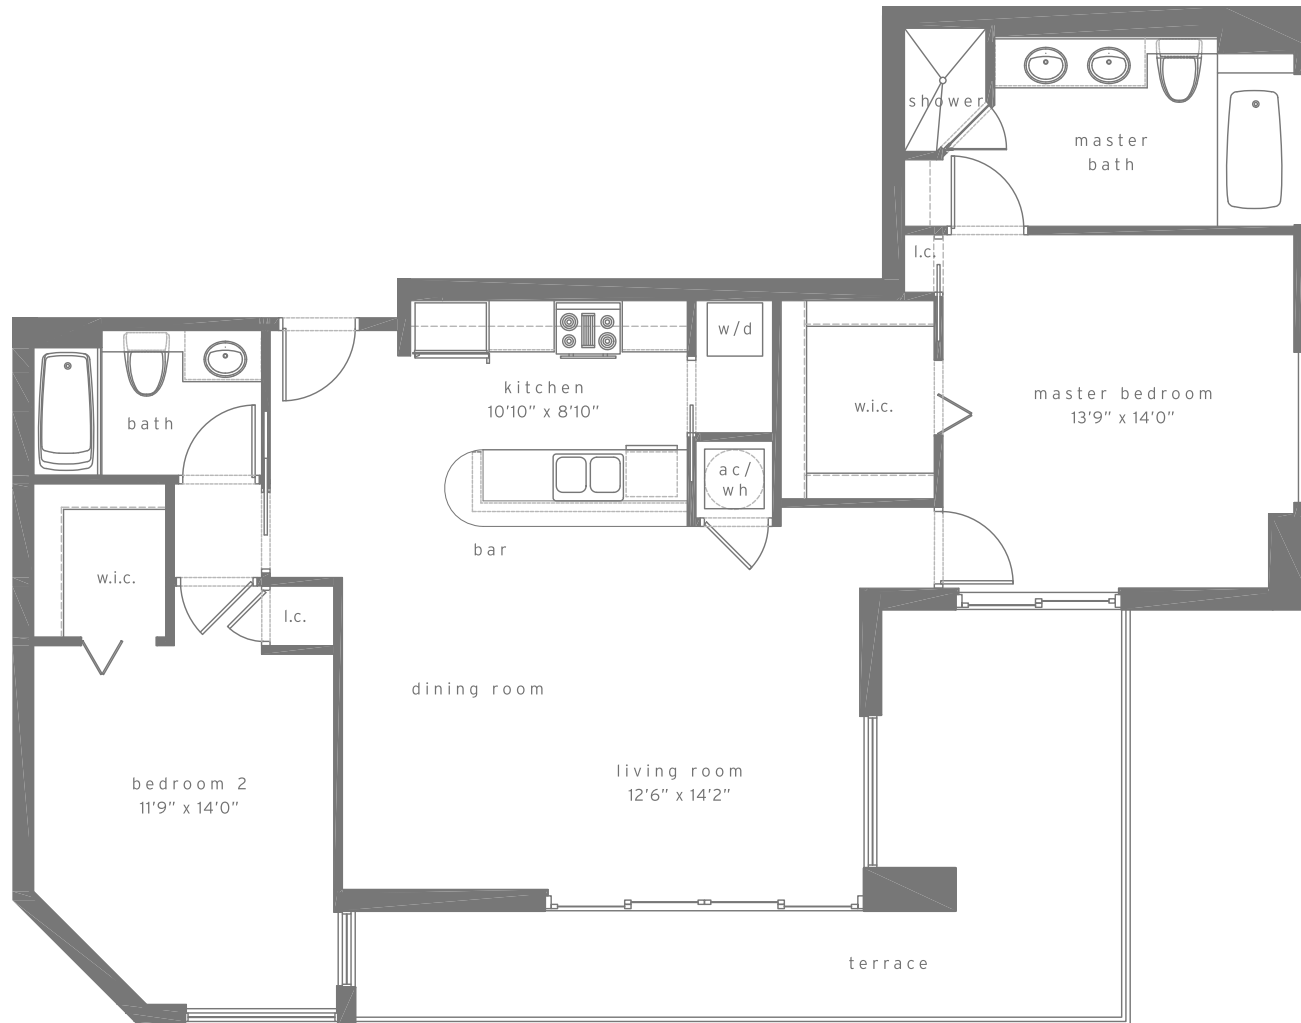

Met 1  
Downtown Miami

Unit 16

2 BEDROOMS 2 BATHS

INTERIOR AREA: 1126 SQ. FT. 105 M<sup>2</sup>

EXTERIOR AREA: 247 SQ. FT. 23 M<sup>2</sup>