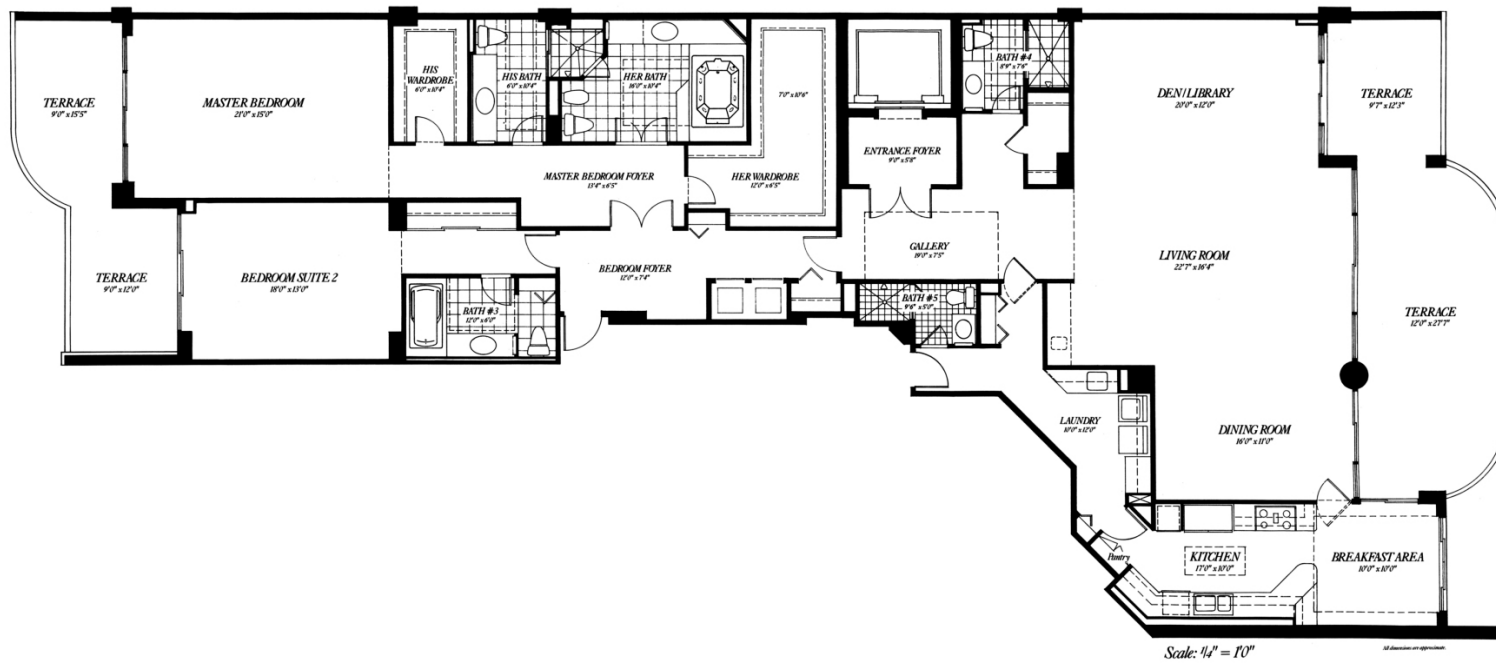

Bal Harbour Tower

Bal Harbour

Unit F

2 BEDROOMS 5 BATHS
+DEN / LIBRARY

INTERIOR AREA: 3,230 SQ. FT. 300 M²
EXTERIOR AREA: 700 SQ. FT. 65 M²

www.MiamiResidence.com
305-751-1000
Miami Residence Realty