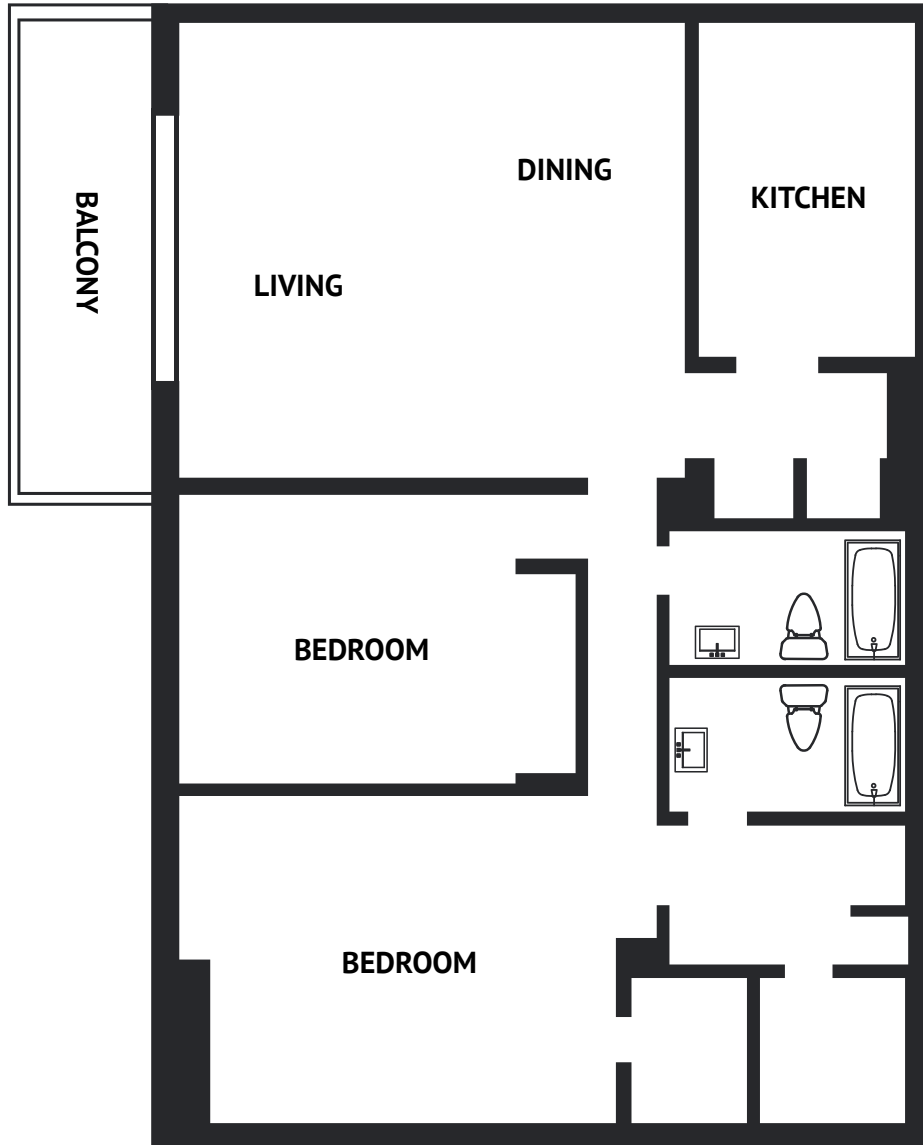

Arlen Beach

Miami Beach

01,02

2 BEDROOMS 2 BATHS

INTERIOR AREA: 1296 SQ. FT. 120 M²

EXTERIOR AREA: 110 SQ. FT. 10 M²

www.MiamiResidence.com

305-751-1000