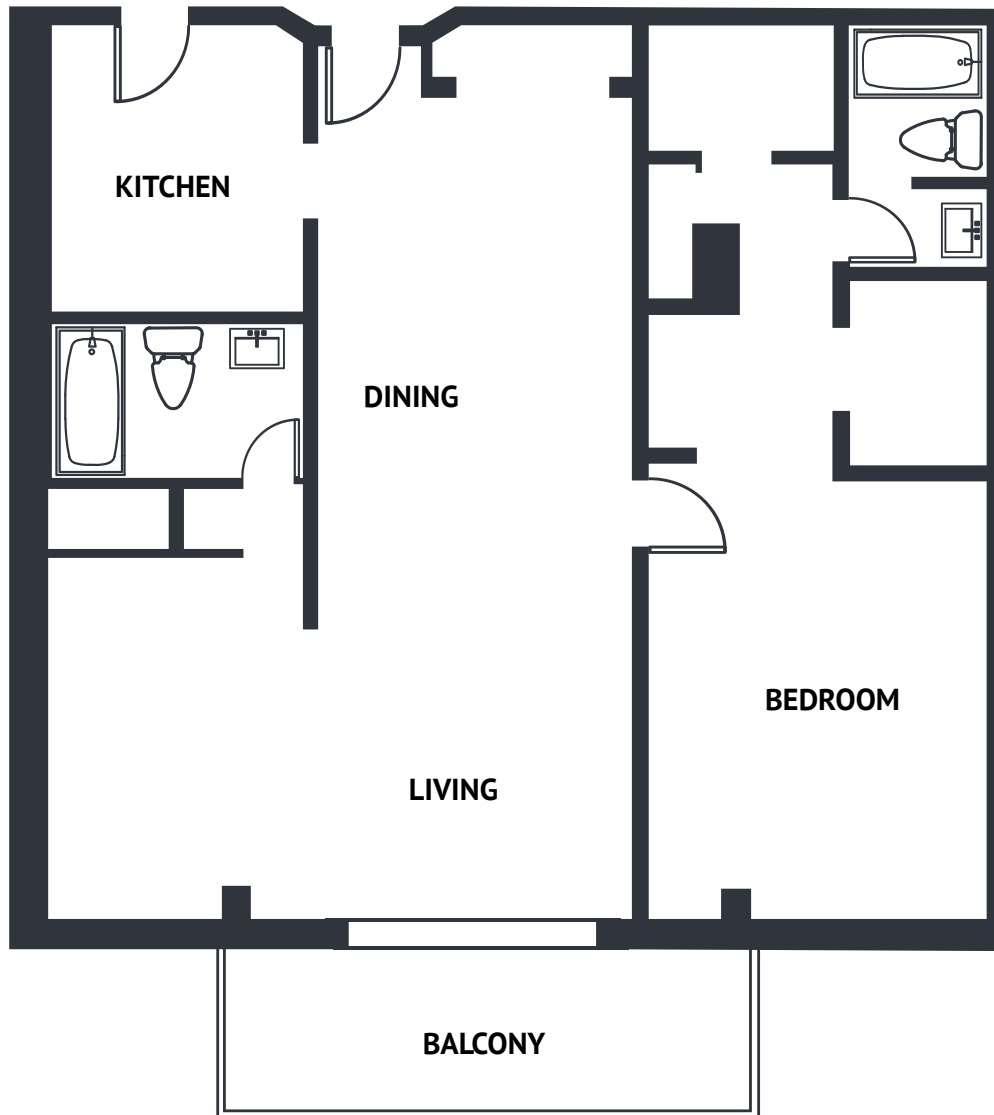

## 12

2 BEDROOMS 2 BATHS

INTERIOR AREA: 1031 SQ. FT. 96 M<sup>2</sup>

EXTERIOR AREA: 110 SQ. FT. 10 M<sup>2</sup>

[www.MiamiResidence.com](http://www.MiamiResidence.com)

305-751-1000

**Miami Residence Realty**