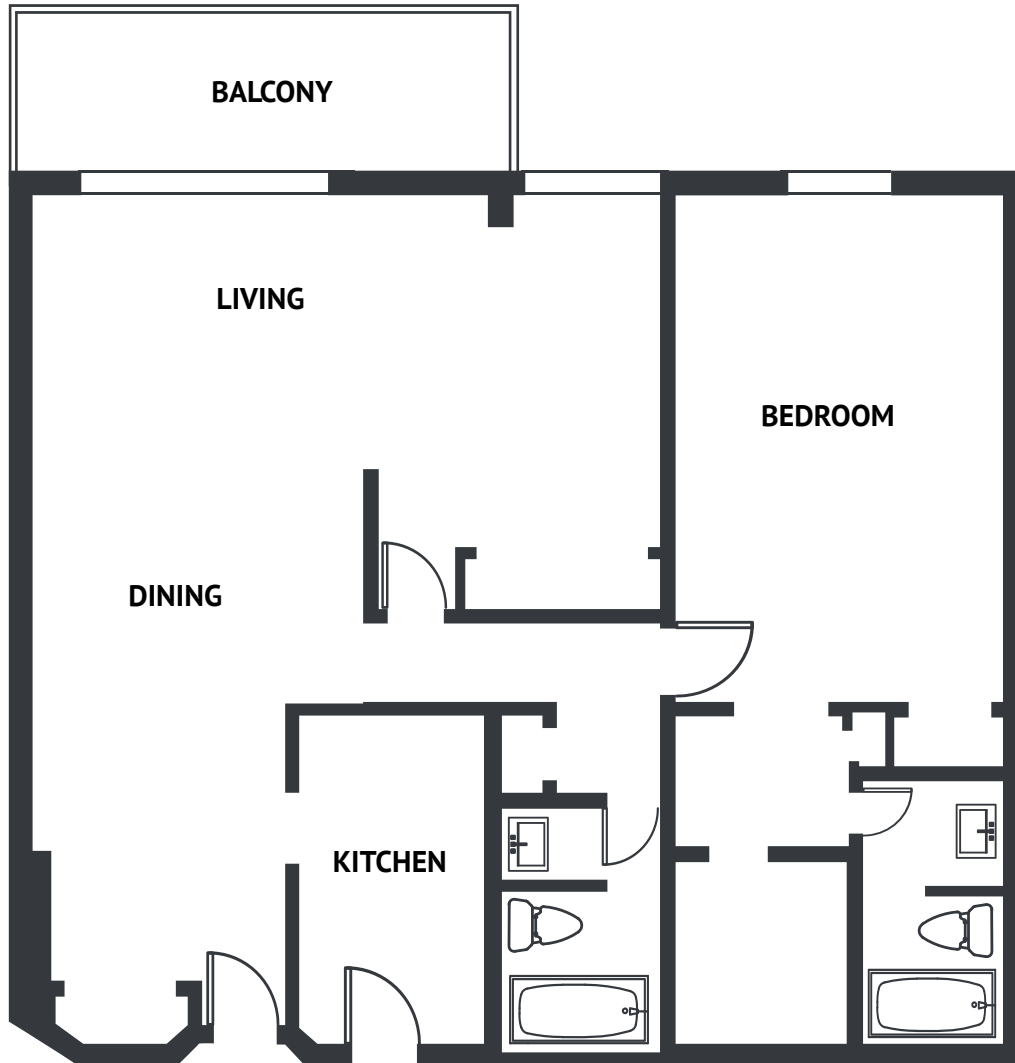

Arlen Beach

Miami Beach

17

2 BEDROOMS 2 BATHS

INTERIOR AREA: 1138 SQ. FT. 106 M²

EXTERIOR AREA: 110 SQ. FT. 10 M²

www.MiamiResidence.com

305-751-1000