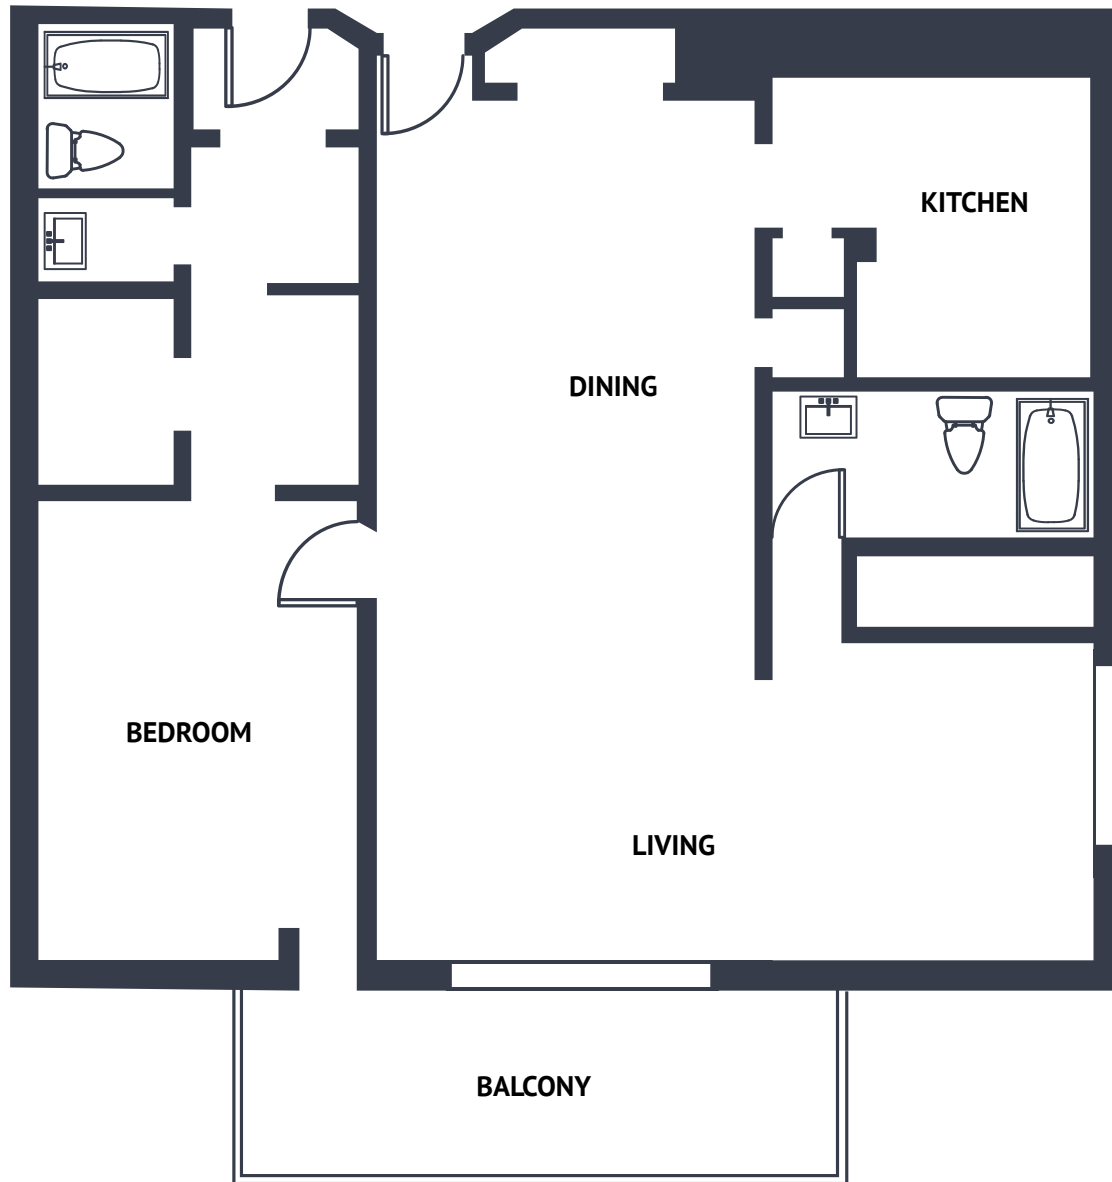

Arlen Beach

Miami Beach

14,21

2 BEDROOMS 2 BATHS

INTERIOR AREA: 1070 SQ. FT. 100 M²

EXTERIOR AREA: 110 SQ. FT. 10 M²

www.MiamiResidence.com

305-751-1000