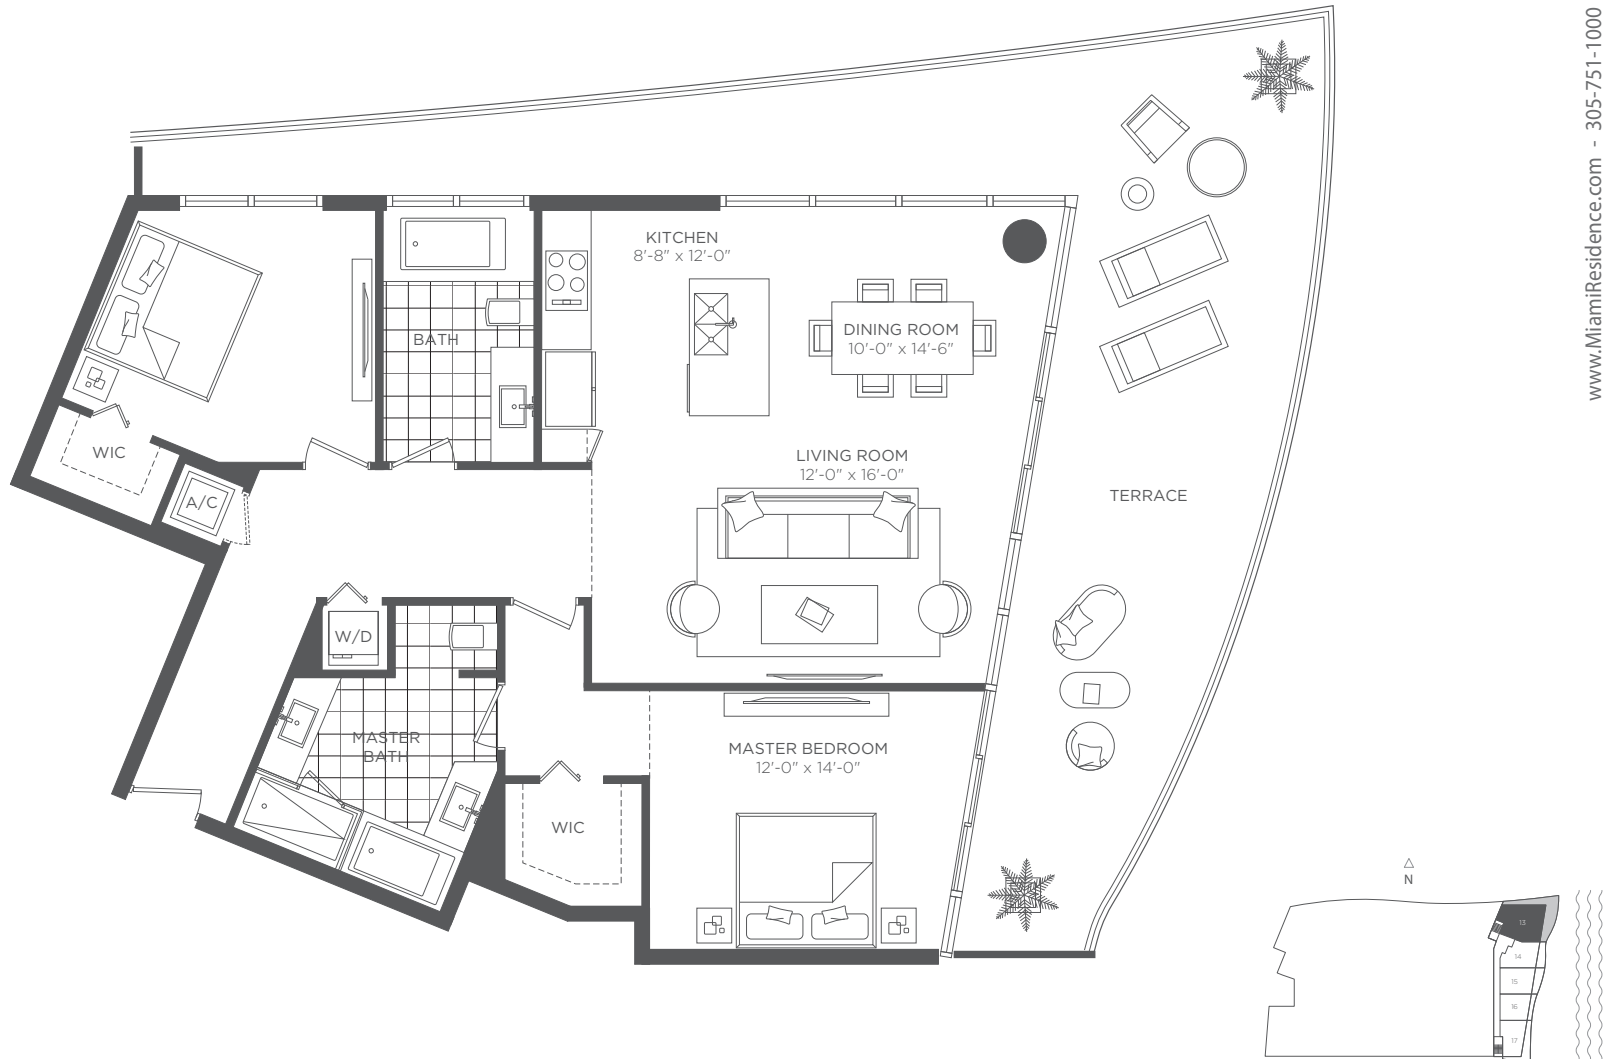

HYDE RESORT & RESIDENCES
HOLLYWOOD FLORIDA

www.MiamiResidence.com - 305-751-1000 - Miami Residence Realty

RESIDENCE F1

2 BEDROOMS 2 BATHS

A/C INTERIOR AREA	1,355 SQ.FT.
TERRACE AREA	660 SQ.FT.
TOTAL RESIDENCE	2,050 SQ.FT.