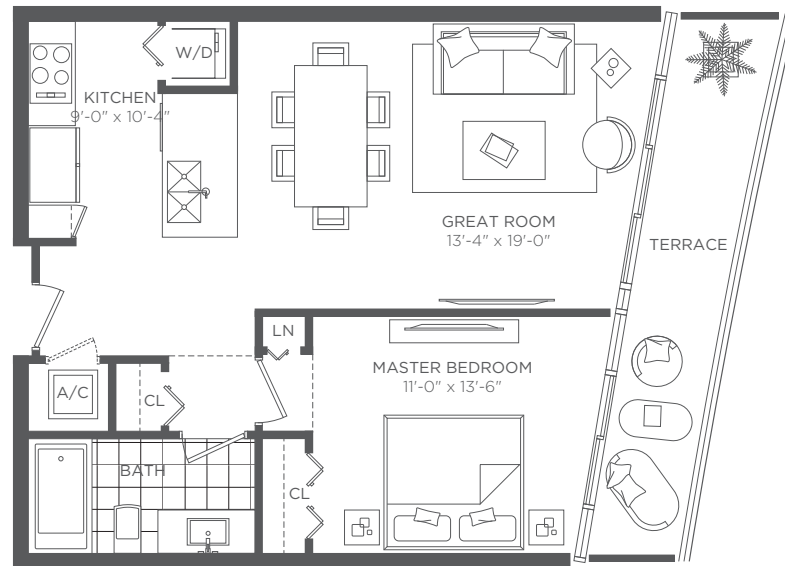

## RESIDENCE F4

1 BEDROOM 1 BATH

A/C INTERIOR AREA	705 SQ.FT.
TERRACE AREA	120 SQ.FT.
TOTAL RESIDENCE	825 SQ.FT.