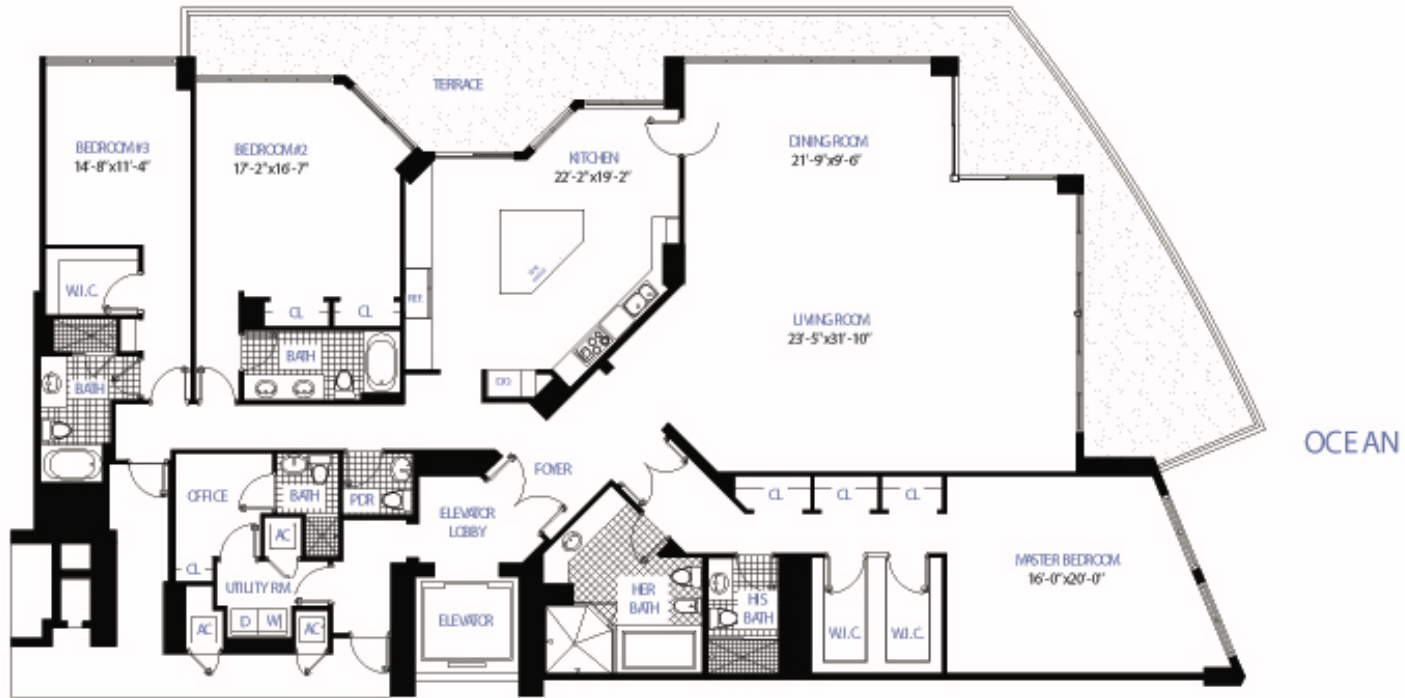

# Bellini

Bal Harbour

## Unit 01

4 BEDROOMS 5.5 BATHS  
 INTERIOR AREA: 3,820 SQ. FT. 354M<sup>2</sup>  
 EXTERIOR AREA: 723 SQ. FT. 67 M<sup>2</sup>