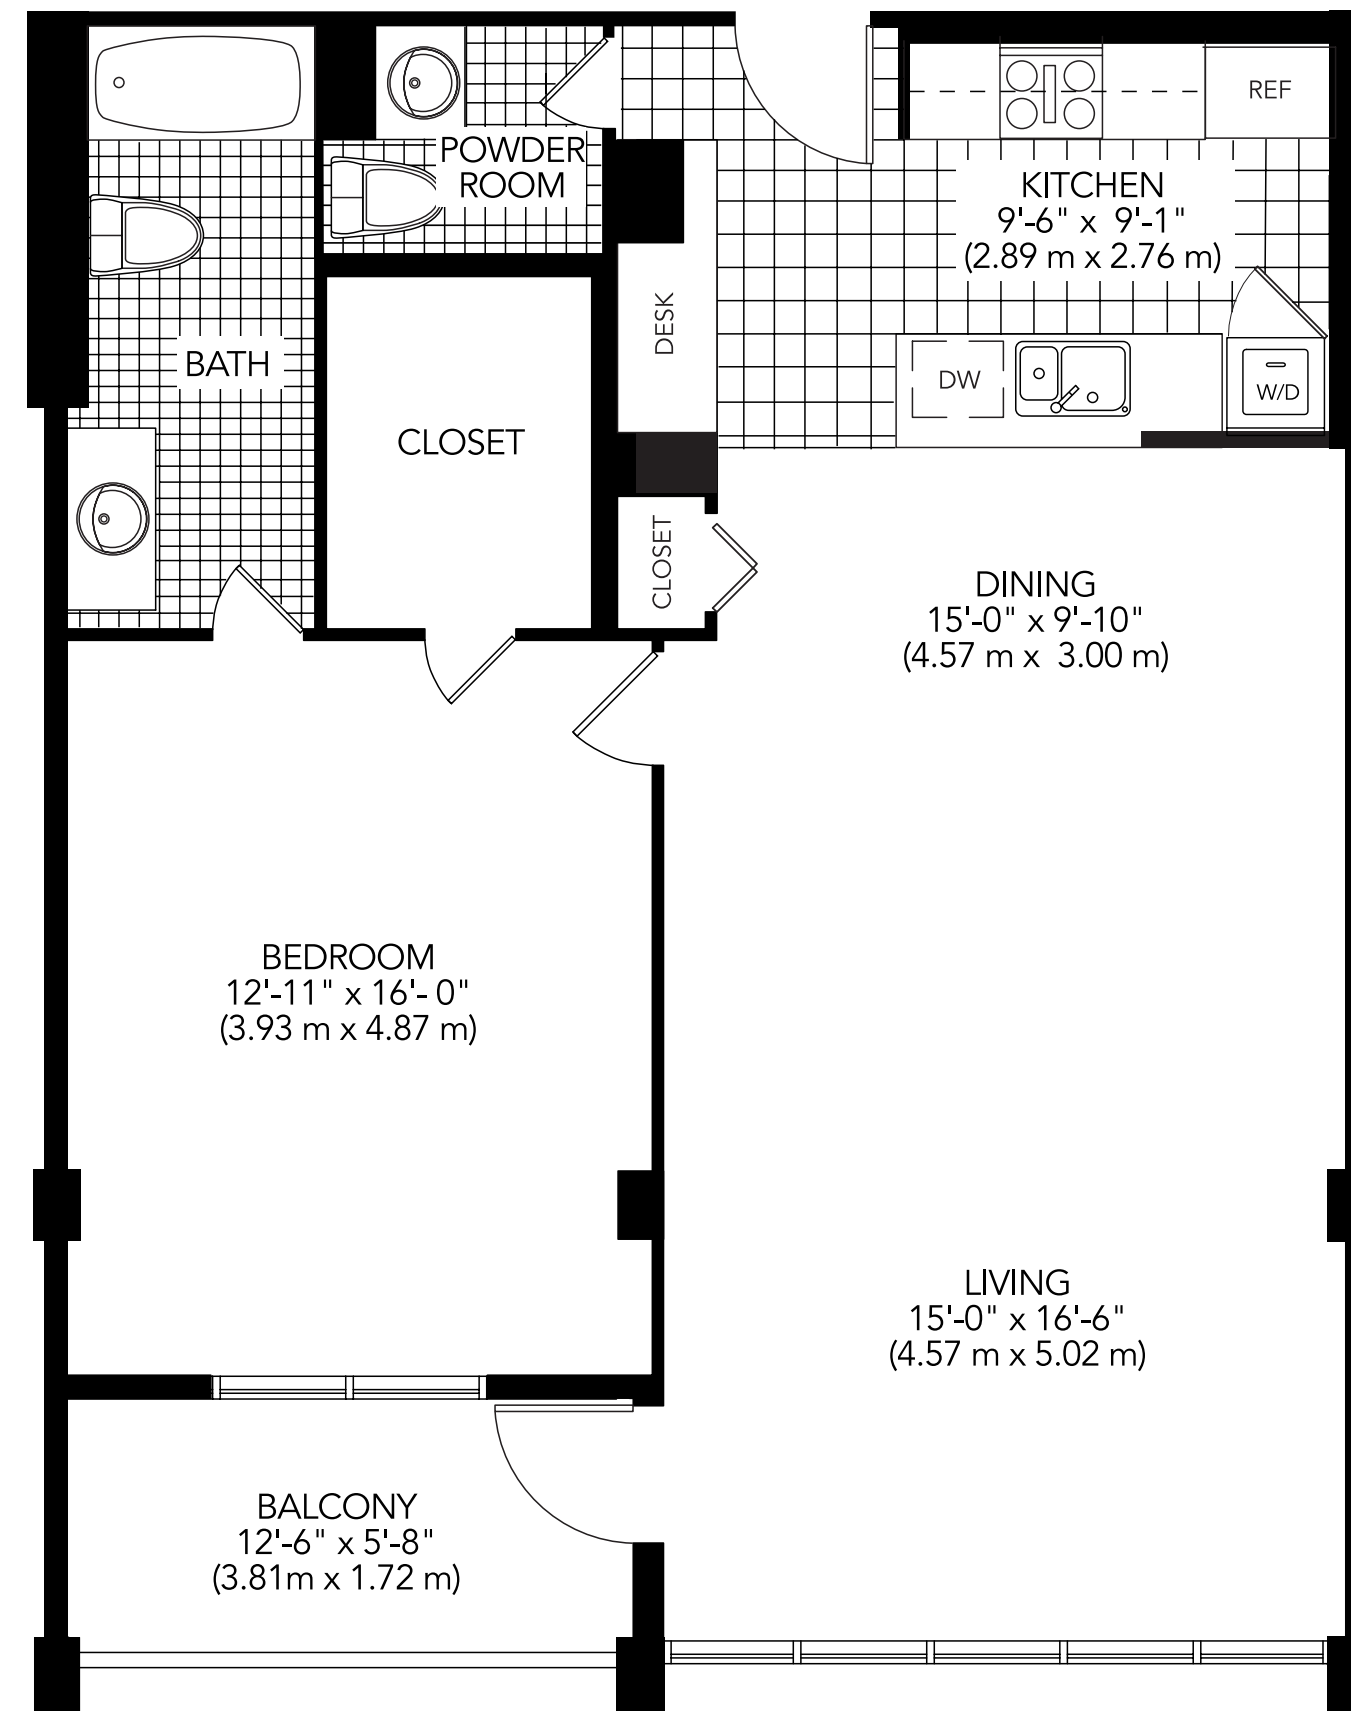

THE NEW  
**HARBOUR HOUSE**  
BAL HARBOUR

KEY PLAN  
Lines 7, 11, 14, 16, 24, 26 & 28  
8, 12, 15, 25, 27 & 29 (Rev)

1 bedroom - 1 1/2 bath

unit 992 s.f.  
balcony 72 s.f.

**total 1,064 s.f.**