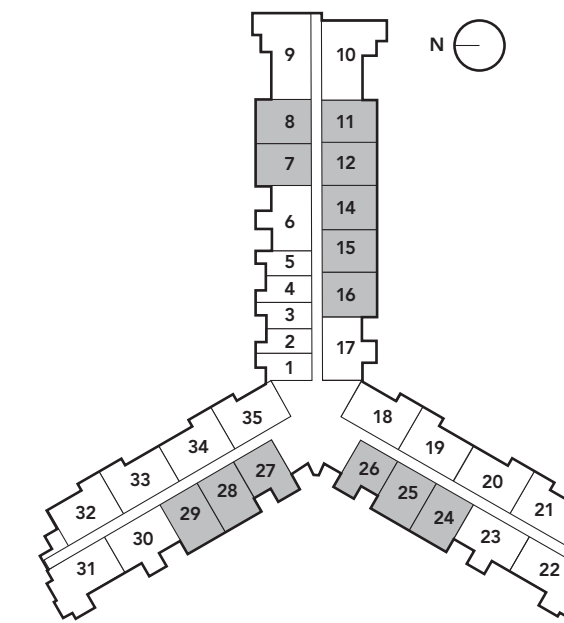

THE NEW  
**HARBOUR HOUSE**  
BAL HARBOUR

KEY PLAN  
Lines 7, 11, 14, 16, 24, 26 & 28  
8, 12, 15, 25, 27 & 29 (Rev)

1 bedroom - 1 1/2 bath

unit 992 s.f.  
balcony 72 s.f.

**total 1,064 s.f.**