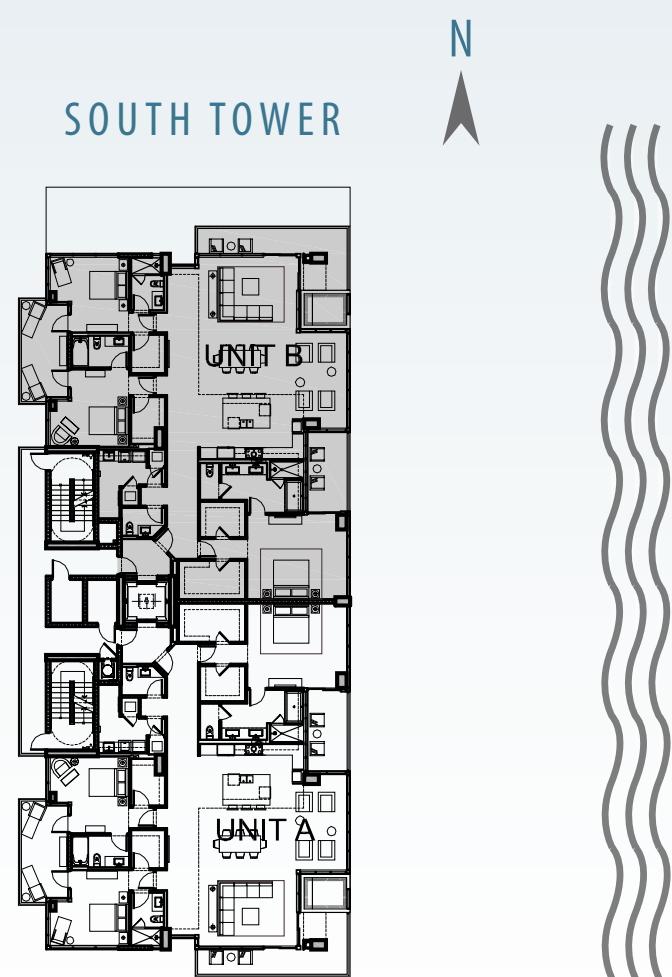

RESIDENCE B

SAGE BEACH

RESIDENCE B
3 BEDROOMS | 3.5 BATHS

AC AREA:	2,826 SQ. FT.
LANAI:	720 SQ. FT.
BALCONY 1:	110 SQ. FT.
BALCONY 2:	162 SQ. FT.
PLUNGE POOL:	63 SQ. FT.
STORAGE:	65 SQ. FT.
TOTAL:	3,946 SQ. FT.