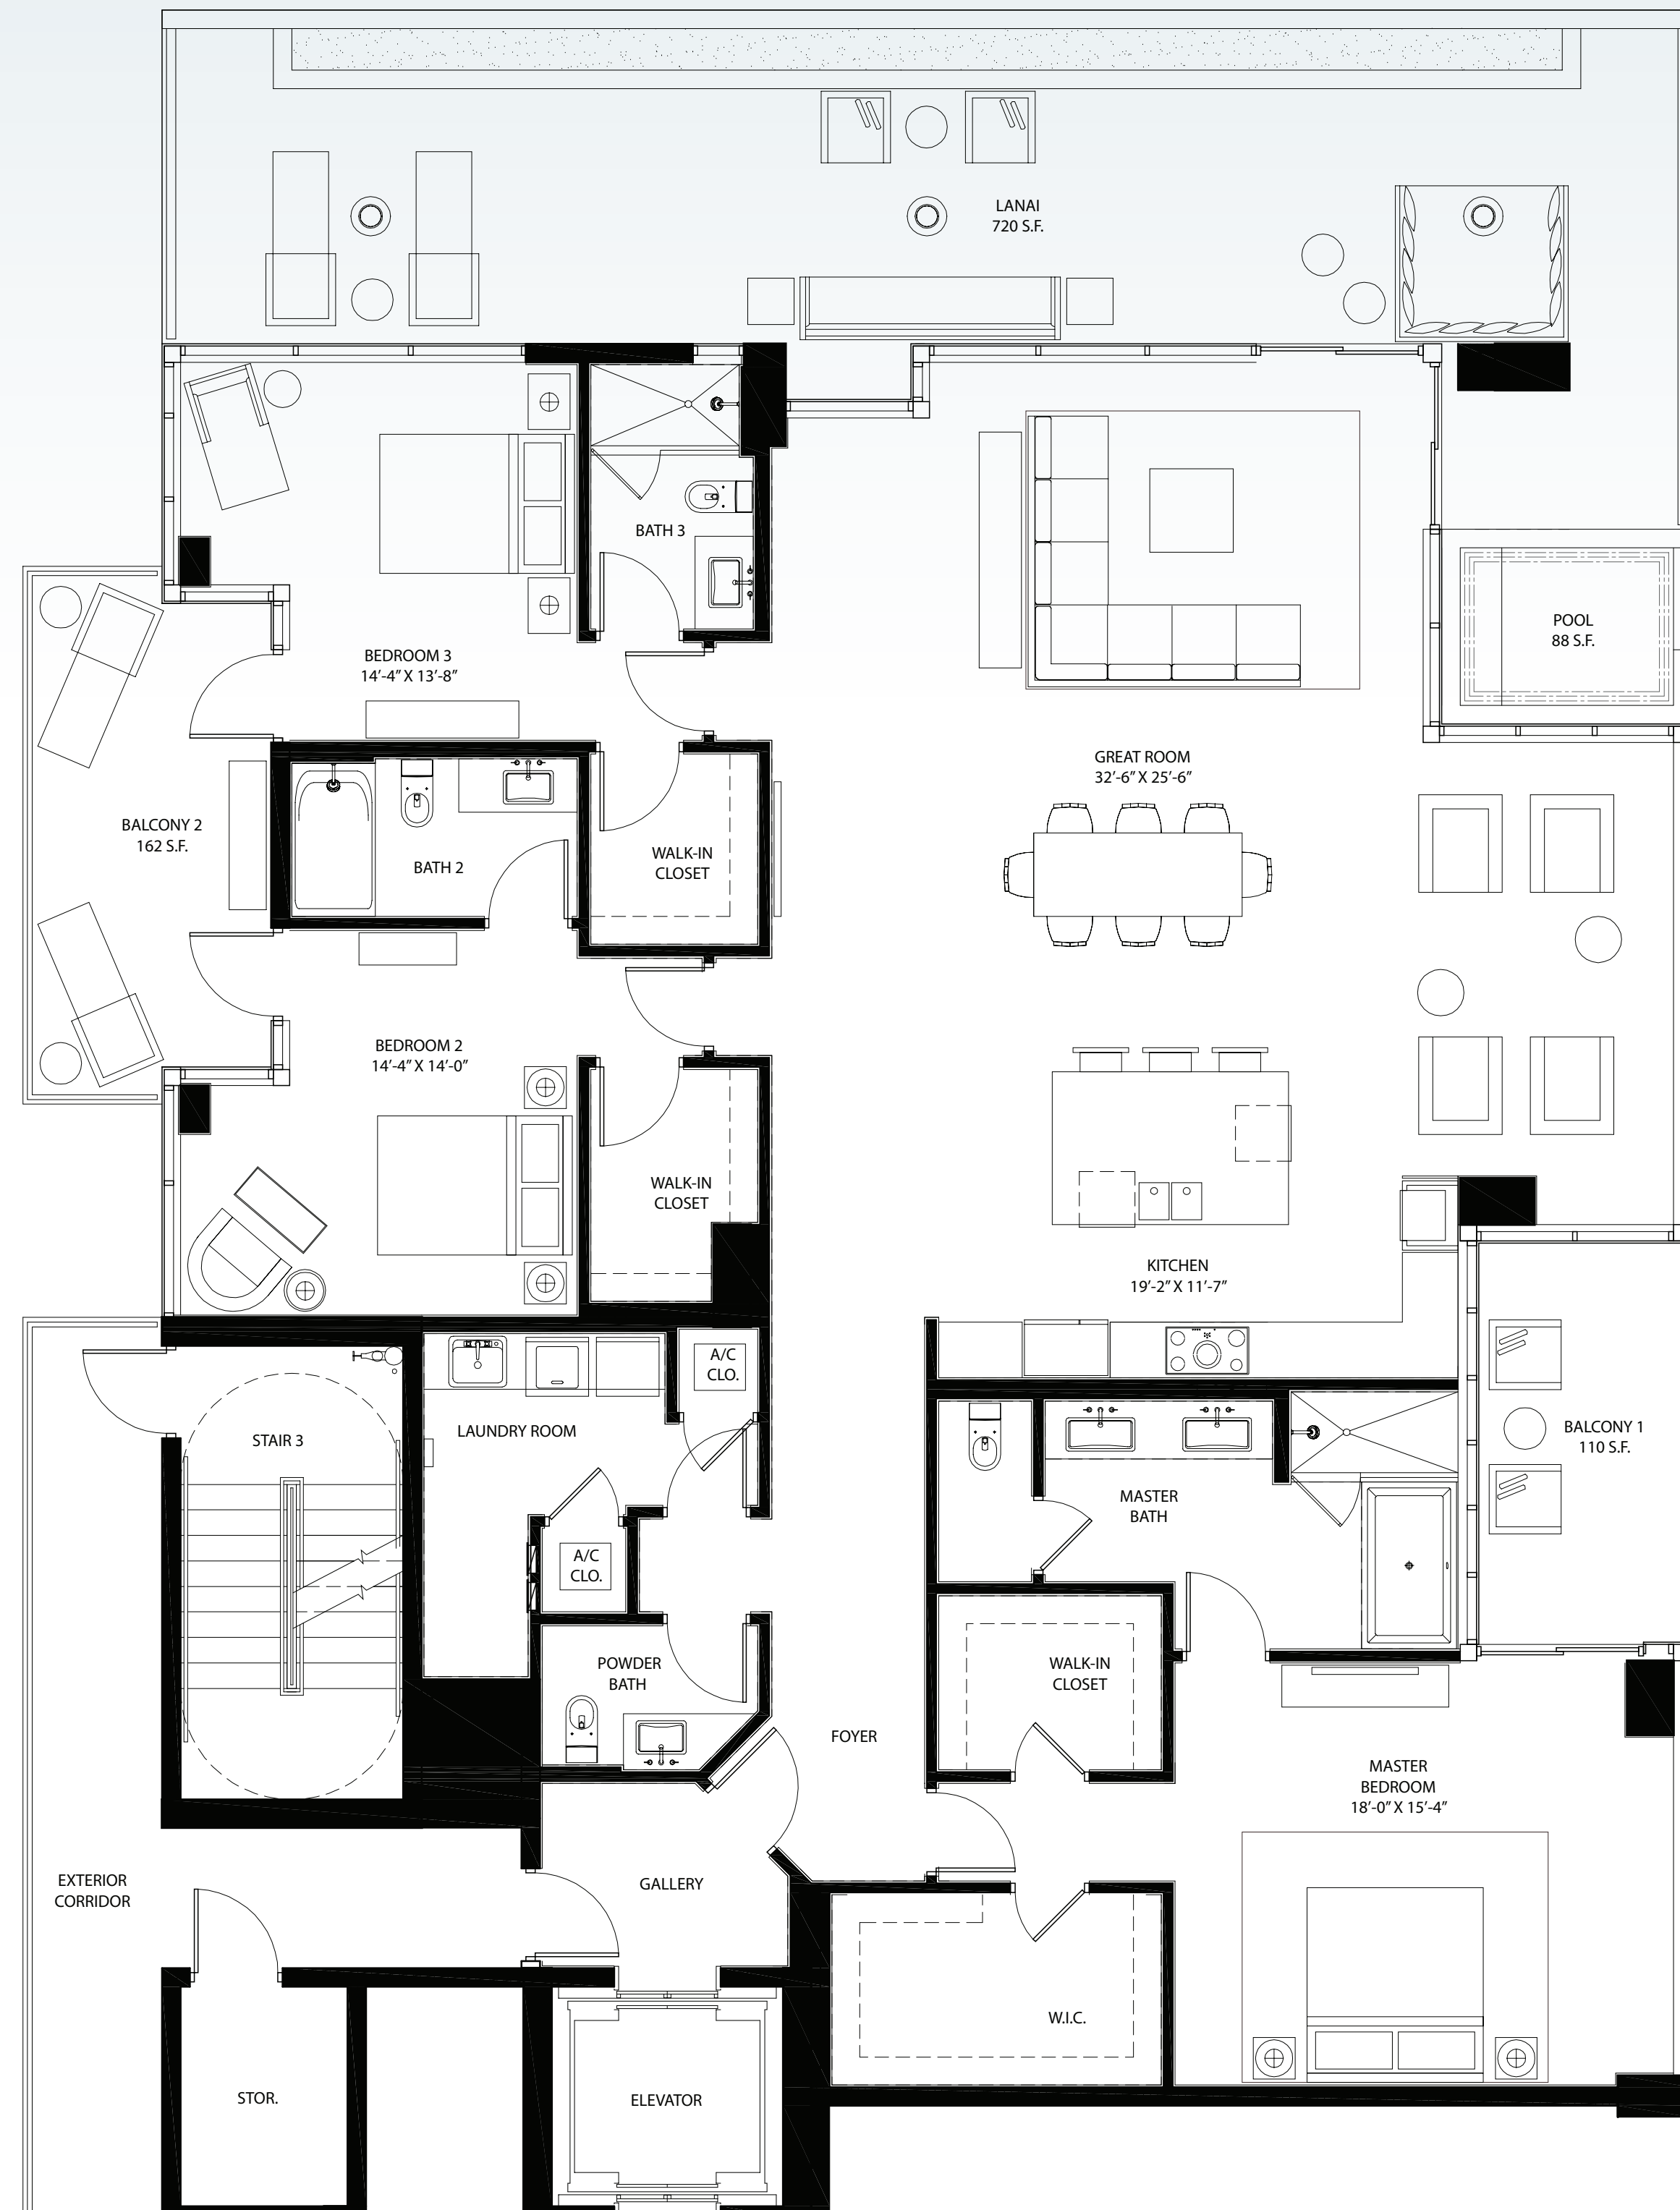

RESIDENCE B

SAGE BEACH

RESIDENCE B
3 BEDROOMS | 3.5 BATHS

AC AREA:	2,826 SQ. FT.
LANAI:	720 SQ. FT.
BALCONY 1:	110 SQ. FT.
BALCONY 2:	162 SQ. FT.
PLUNGE POOL:	63 SQ. FT.
STORAGE:	65 SQ. FT.
TOTAL:	3,946 SQ. FT.