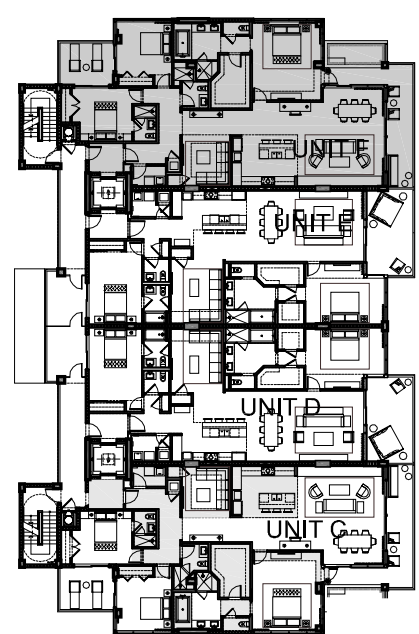

RESIDENCE F

SAGE BEACH

NORTH TOWER

RESIDENCE F

3 BEDROOMS PLUS MEDIA ROOM | 3 BATHS

AC AREA: 2,385 SQ. FT.

SUNRISE BALCONY: 234 SQ. FT.

SUNSET BALCONY: 128 SQ. FT.

PLUNGE POOL: 88 SQ. FT.

TOTAL: 2,835 SQ. FT.