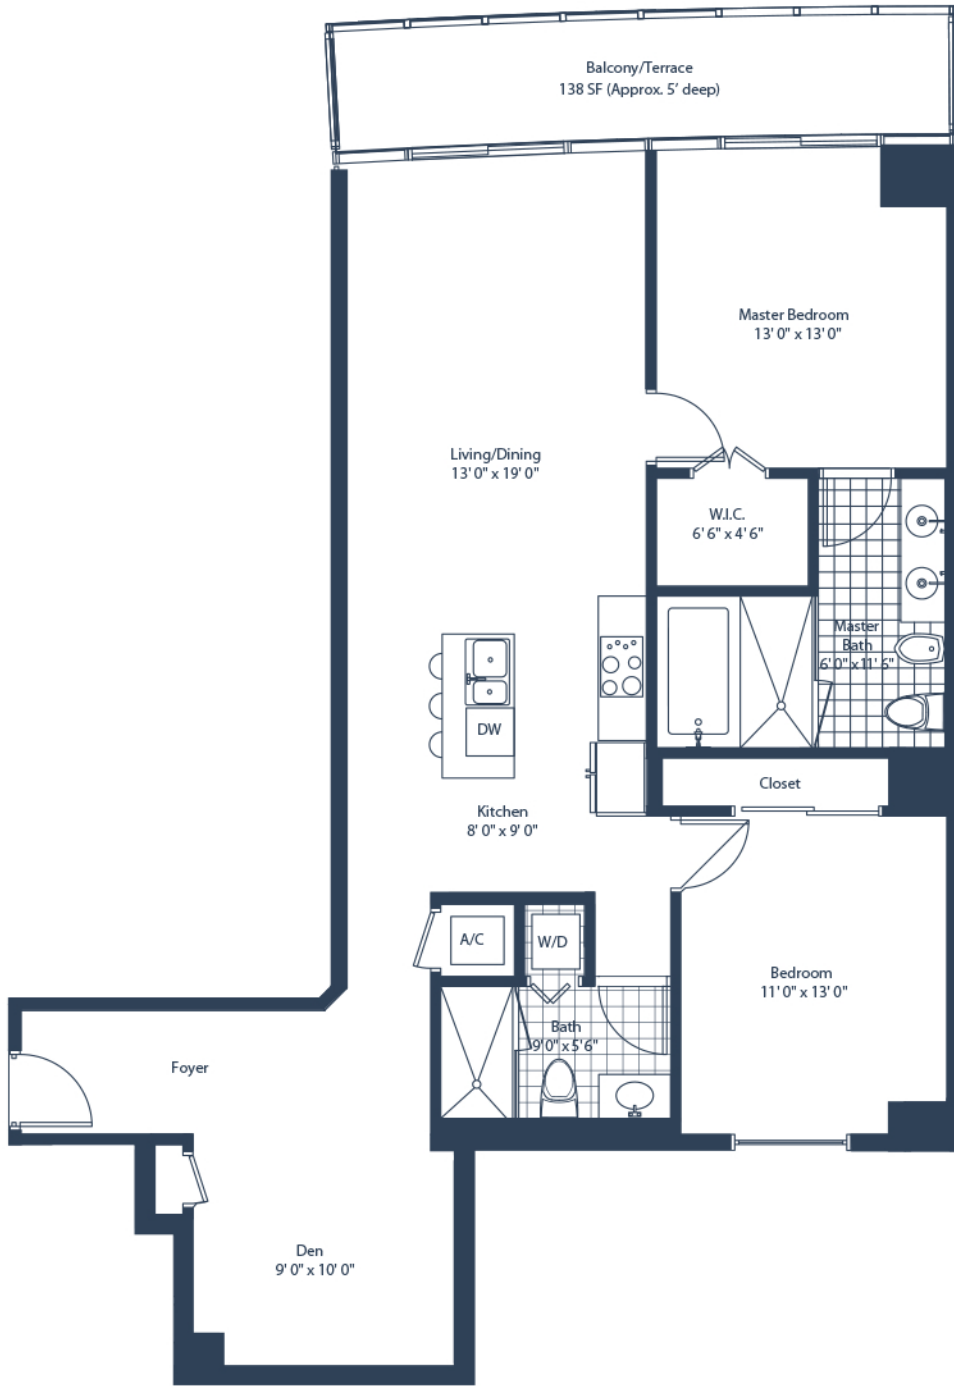

marinablue

UNIT B2B	LINE 5
2 Bedroom + Den / 2 Bath	
Levels: 18, 21, 24, 27, 30, 33, 36, 39, 42, 45, 48, 51	
Area Under AC:	1322 SF
Balcony:	138 SF
Total:	1460 SF