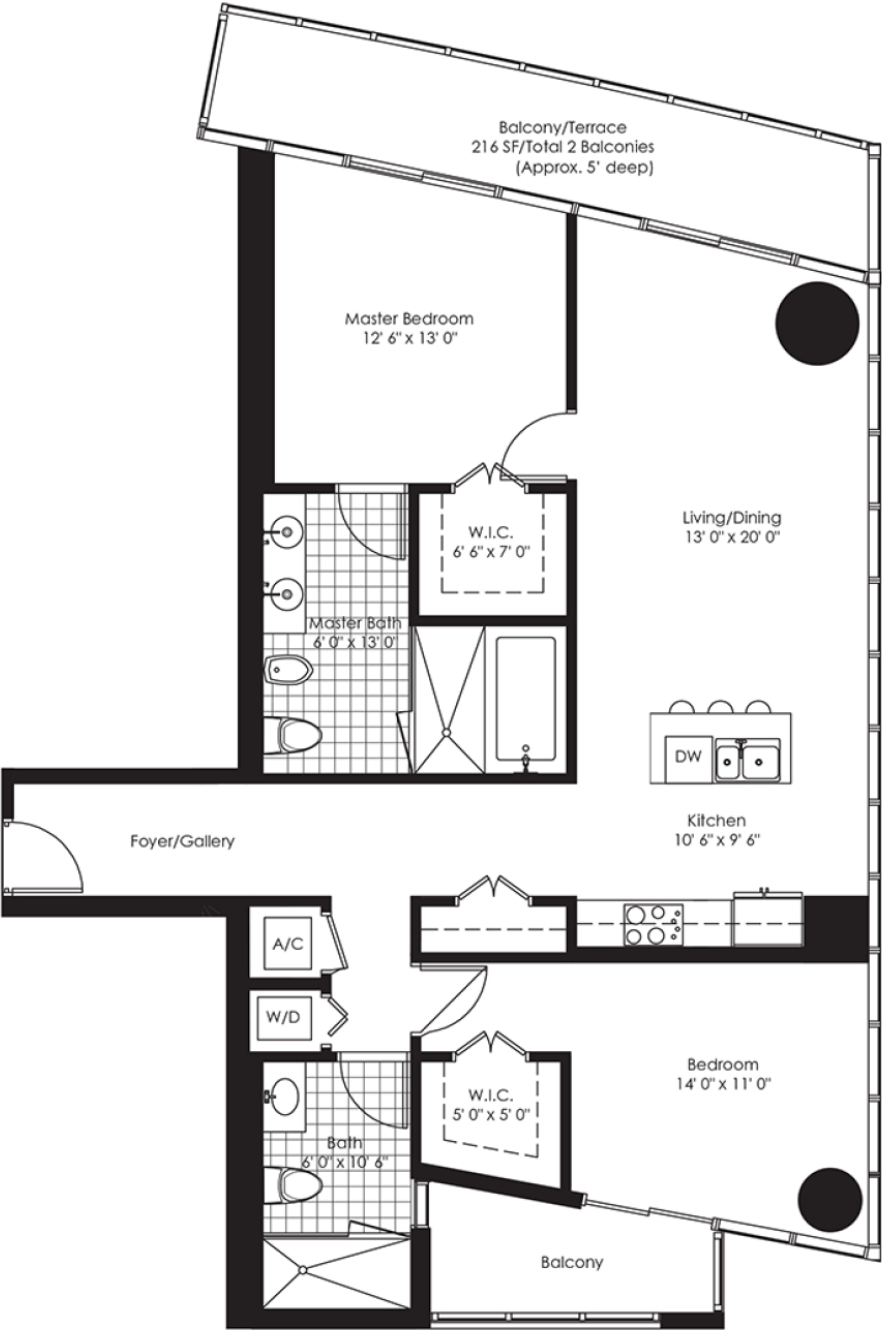

Marina Blue  
Downtown Miami

Unit 12

2 BEDROOMS 2 BATHS

INTERIOR AREA: 1327 SQ. FT. 123 M<sup>2</sup>  
EXTERIOR AREA: 153 SQ. FT. 14 M<sup>2</sup>