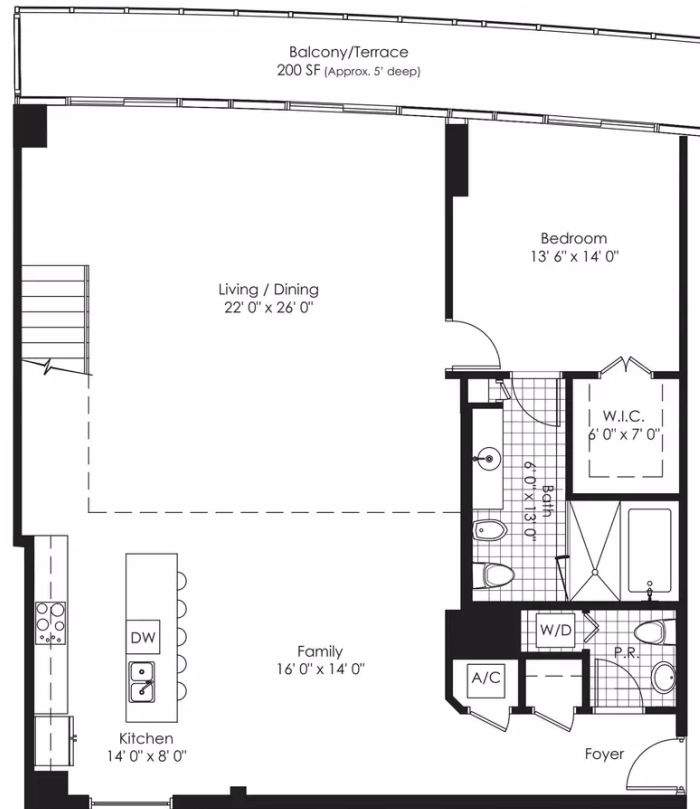

Marina Blue

Downtown Miami

Upper Level

Lower Level

Unit 04

3 BEDROOMS 3.5 BATHS

INTERIOR AREA: 2703 SQ. FT. 251 M²

EXTERIOR AREA: 200 SQ. FT. 19 M²