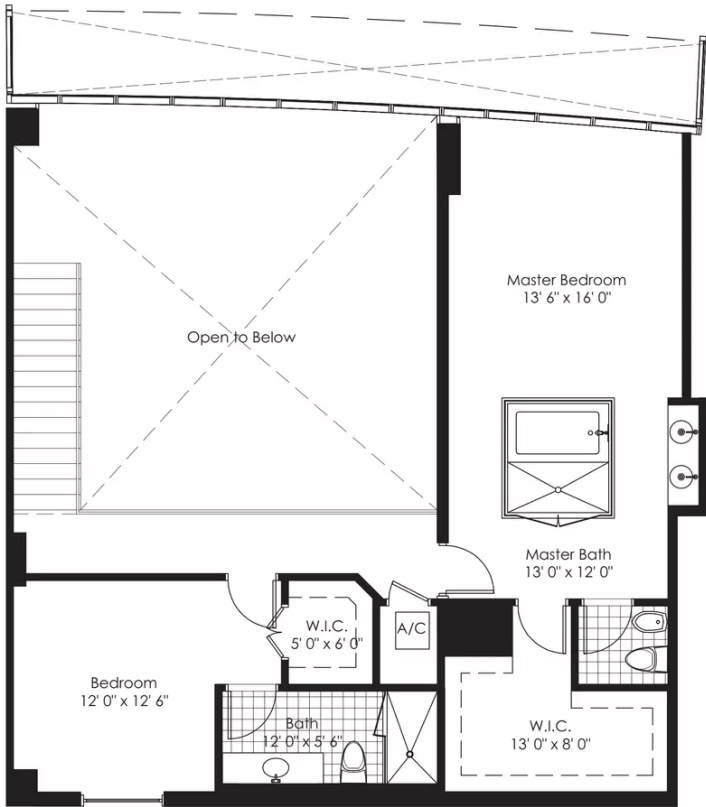

Marina Blue

Downtown Miami

Upper Level

Lower Level

Unit 04

3 BEDROOMS 3.5 BATHS

INTERIOR AREA: 2703 SQ. FT. 251 M²

EXTERIOR AREA: 200 SQ. FT. 19 M²