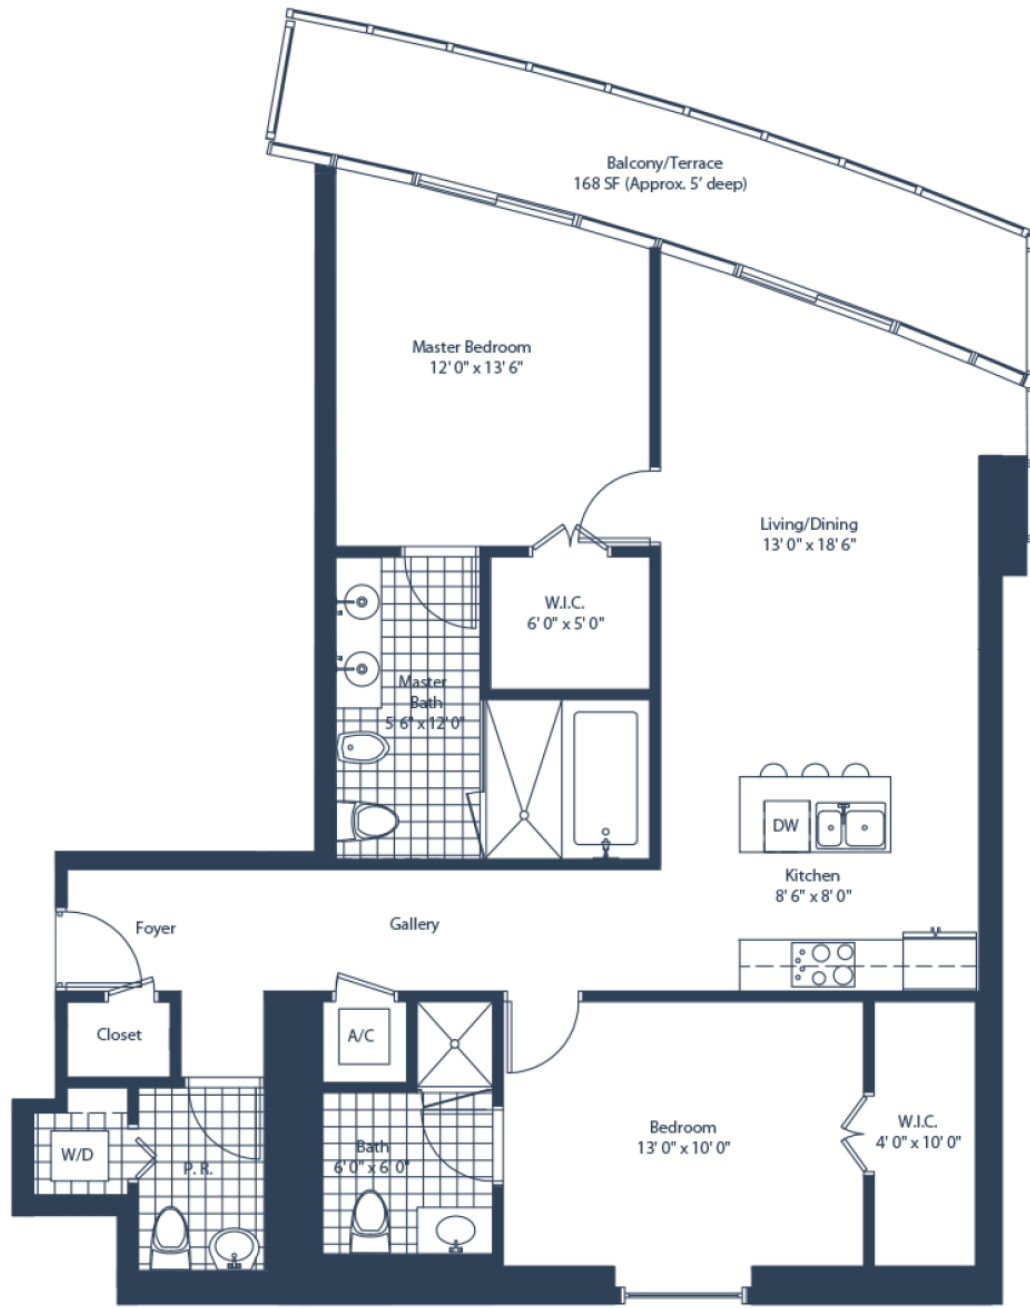

Marina Blue

Downtown Miami

Unit 09

1 BEDROOMS 2 BATHS

INTERIOR AREA: 1220 SQ. FT. 113 M²

EXTERIOR AREA: 168 SQ. FT. 16 M²

www.MiamiResidence.com

305-751-1000