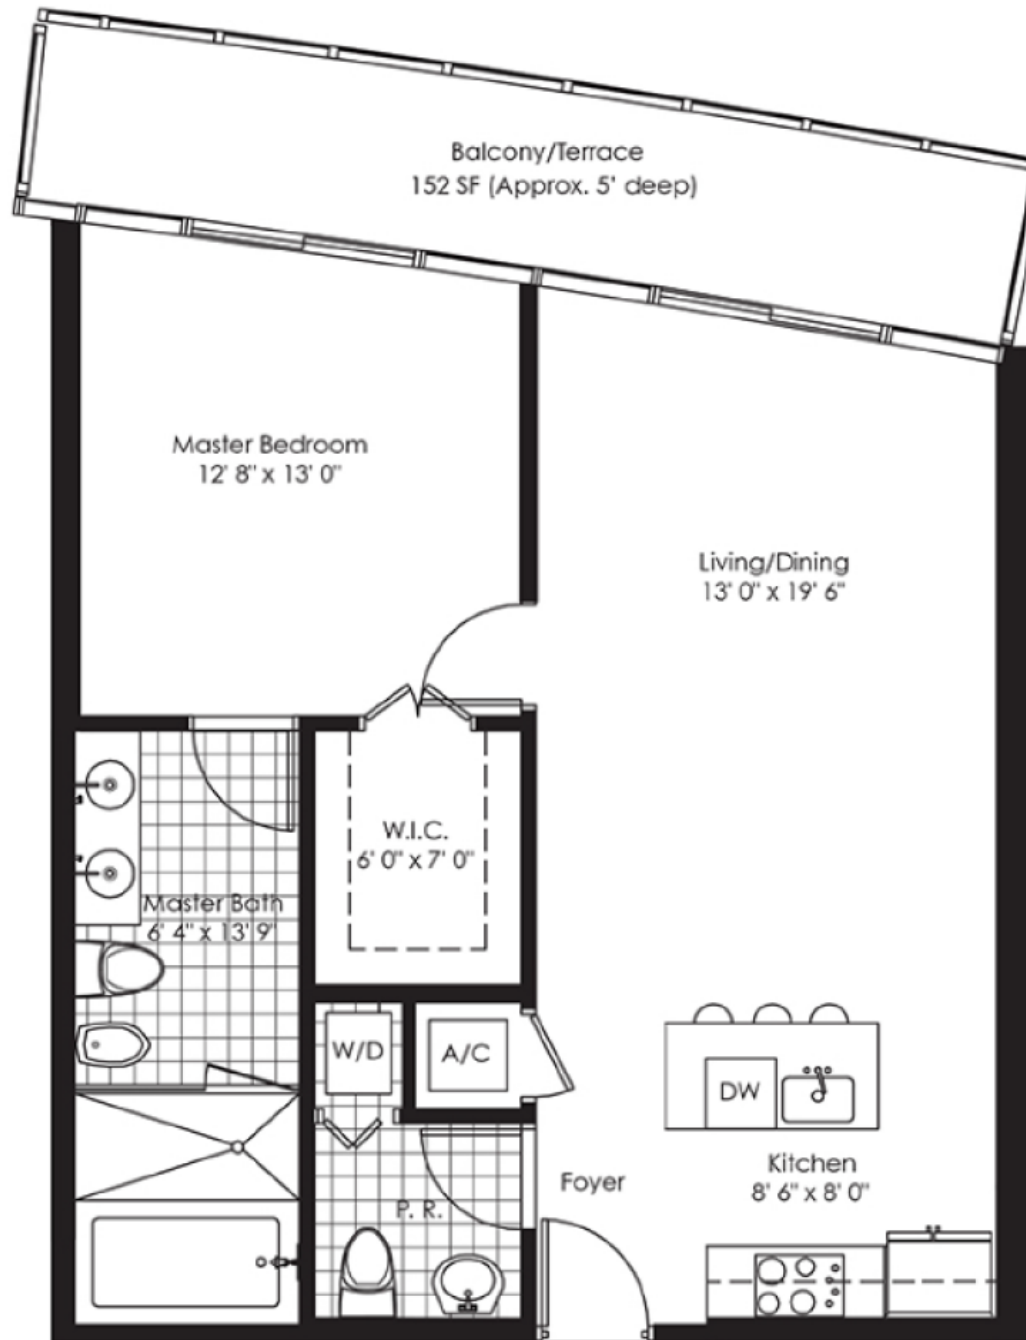

Marina Blue

Downtown Miami

Unit 10

1 BEDROOMS 1.5 BATHS

INTERIOR AREA: 845 SQ. FT. 79 M²

EXTERIOR AREA: 152 SQ. FT. 14 M²

www.MiamiResidence.com

305-751-1000