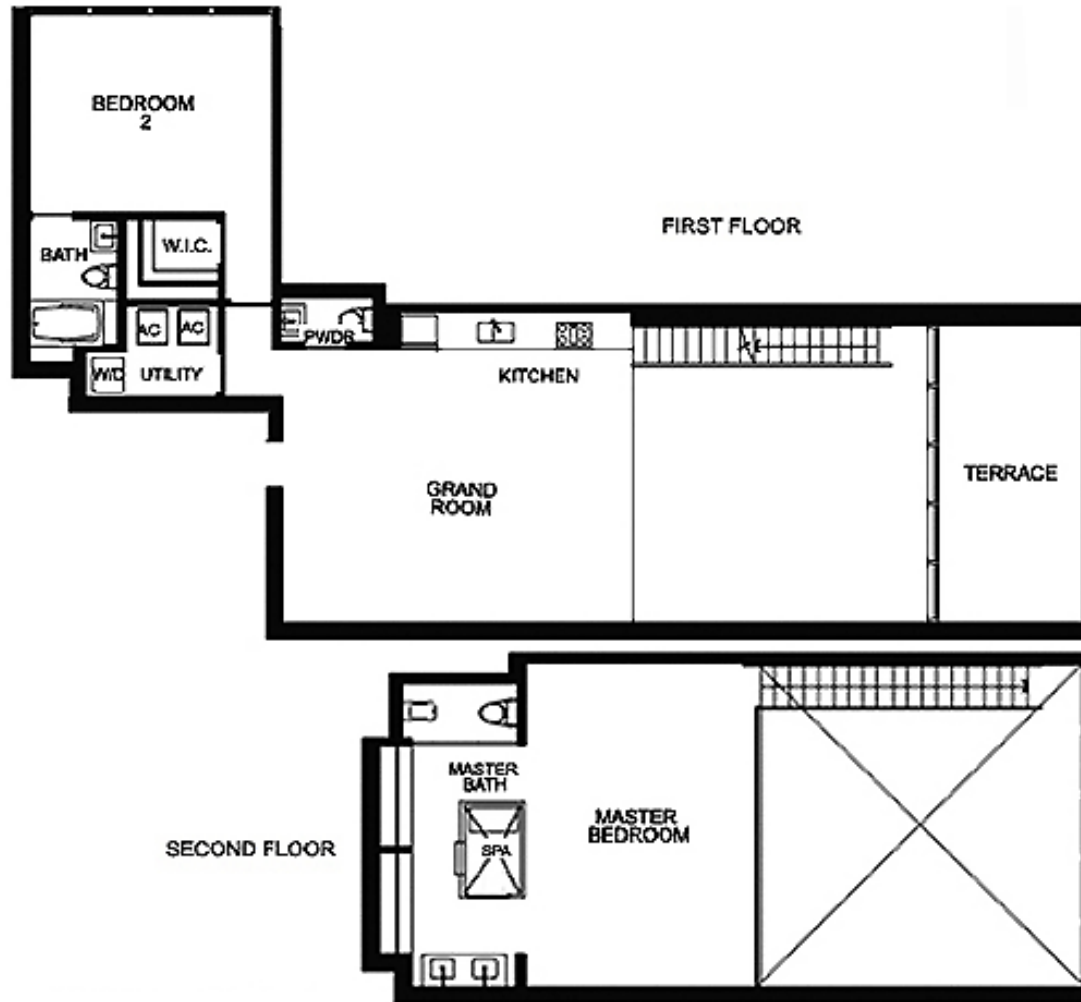

Ten Museum Park

Downtown Miami

03

2 BEDROOMS 2.5 BATHS

INTERIOR AREA: 1,794 SQ. FT. 161 M²