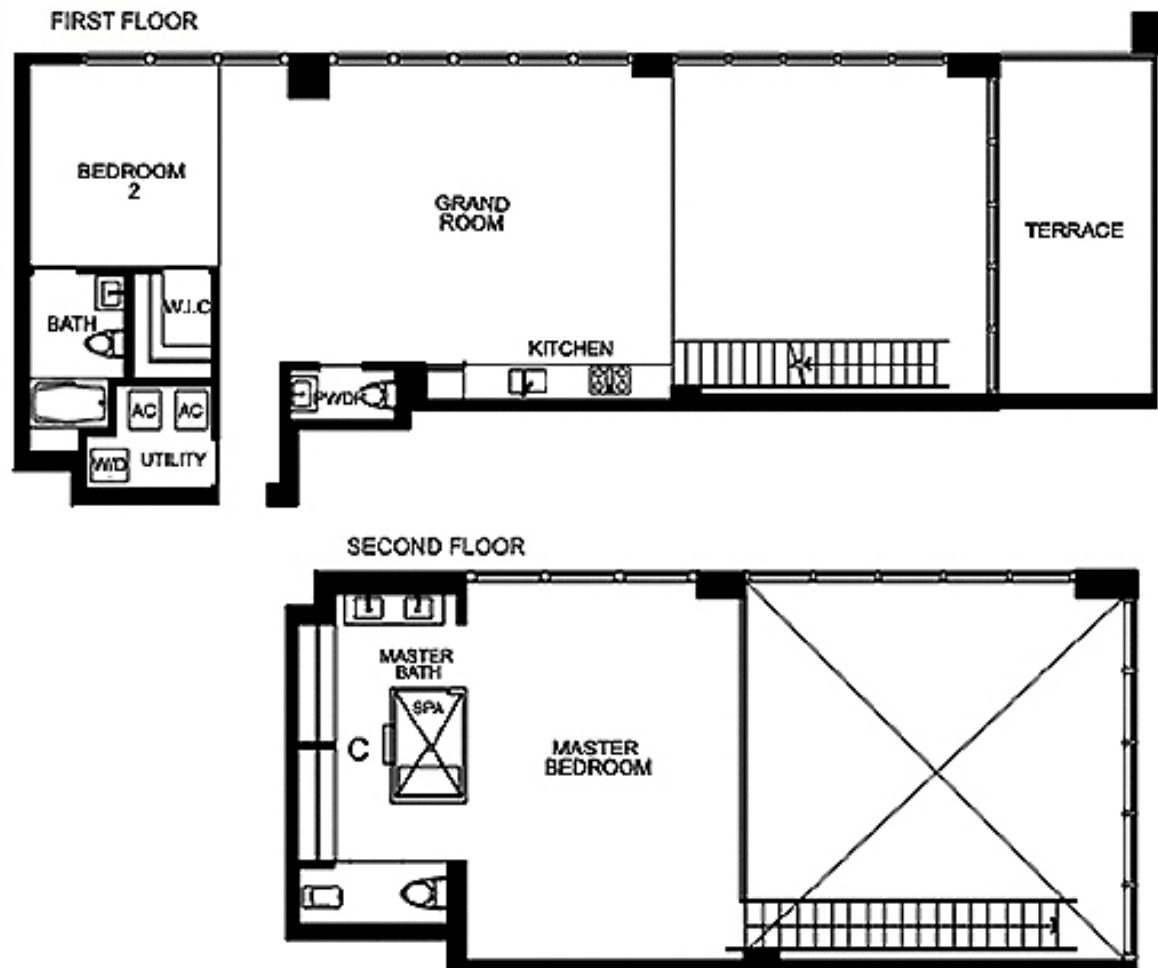

Ten Museum Park

Downtown Miami

04

2 BEDROOMS 2.5 BATHS

INTERIOR AREA: 1,730 SQ. FT. 161 M²