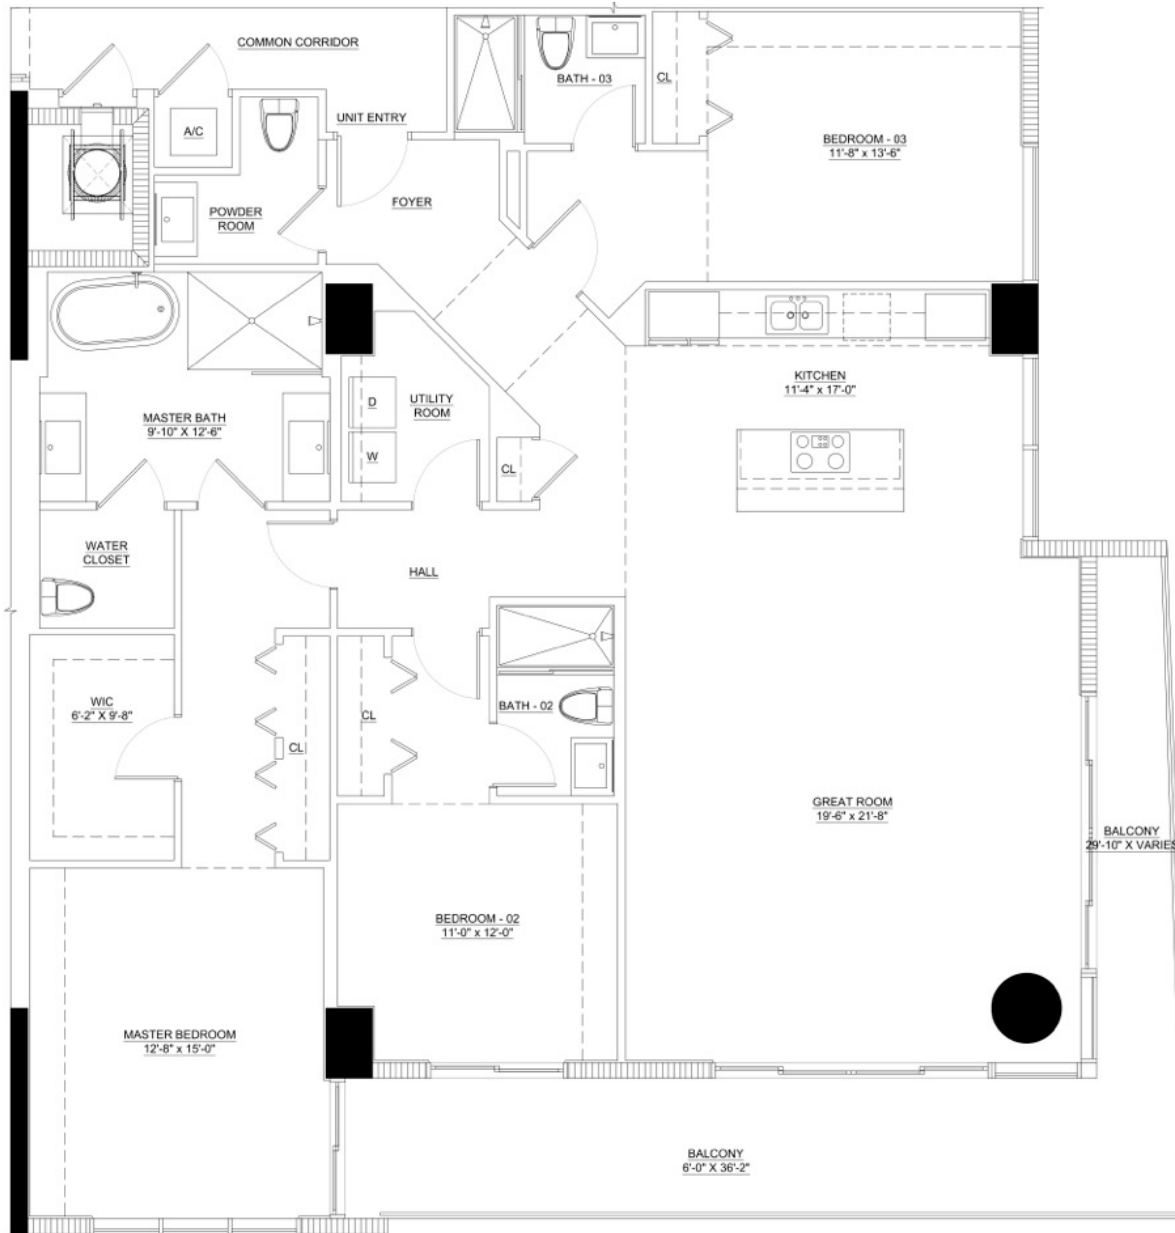

Parque Towers

Sunny Isles Beach

330 Sunny Isles Blvd

Unit 01,02,07,08

3 BEDROOMS 3,5 BATHS

INTERIOR AREA: 1892 SQ. FT. 176 M²

EXTERIOR AREA: 300 SQ. FT. 28 M²

www.MiamiResidence.com