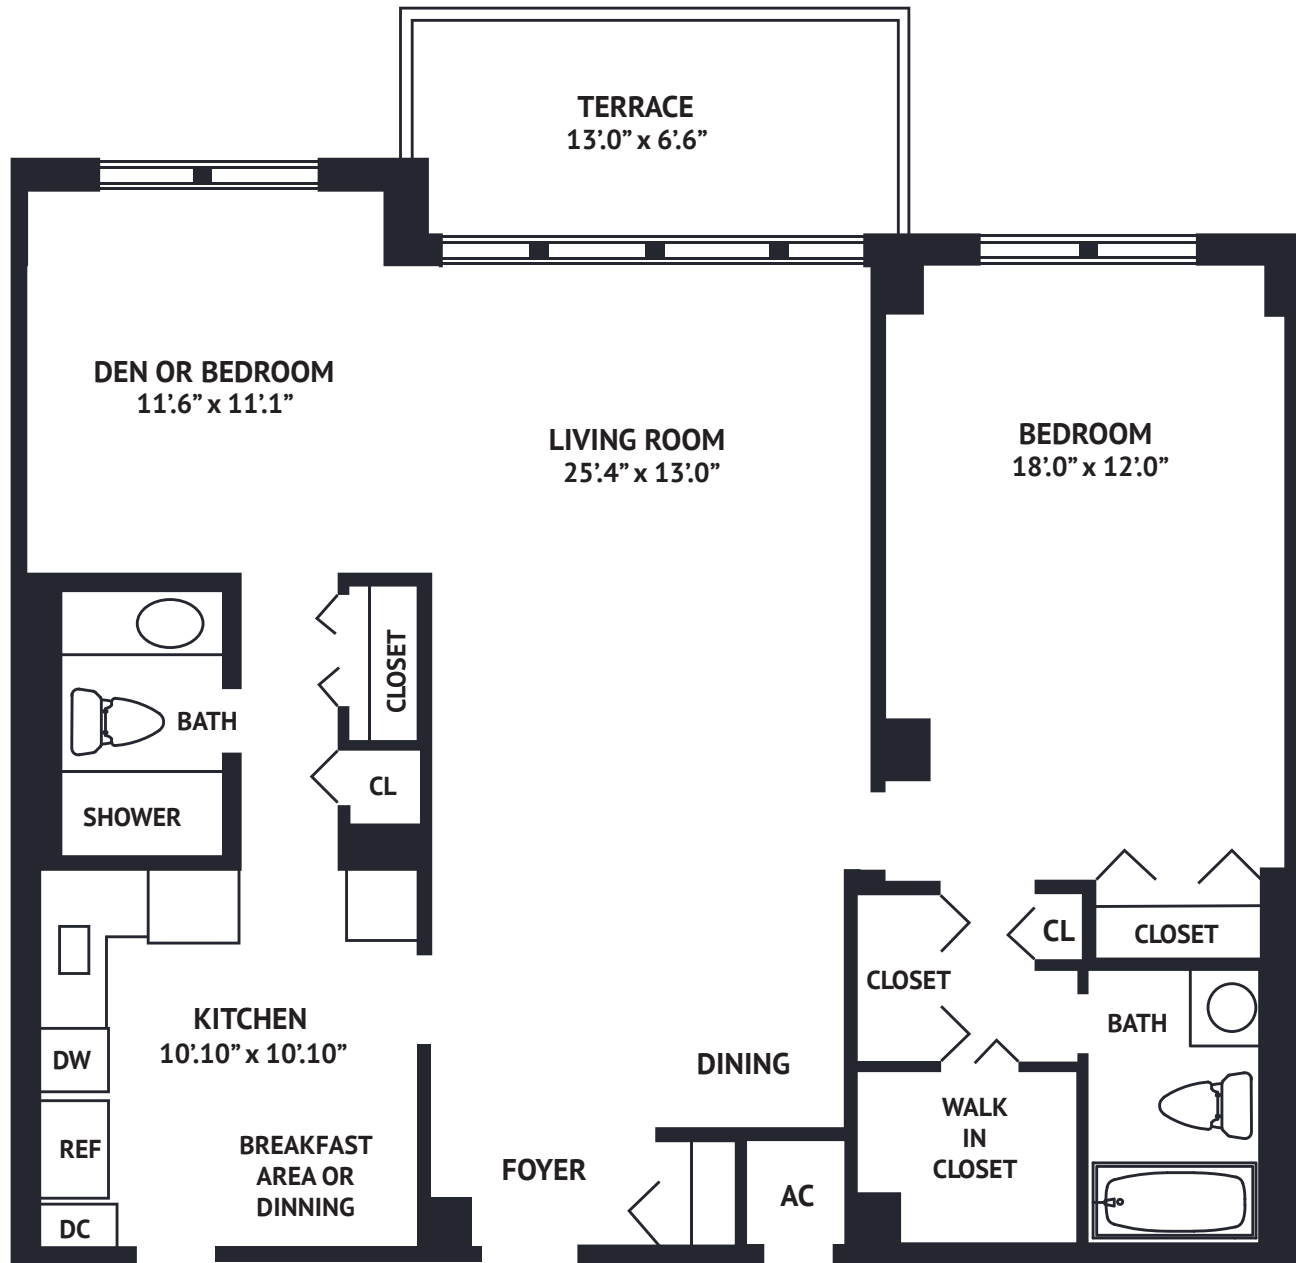

Winston Tower 300

Sunny Isles Beach

Unit 07,10

1 BEDROOMS 1.5 BATHS
 INTERIOR AREA: 1070 SQ. FT. 99 M²
 EXTERIOR AREA: 86 SQ. FT. 8 M²