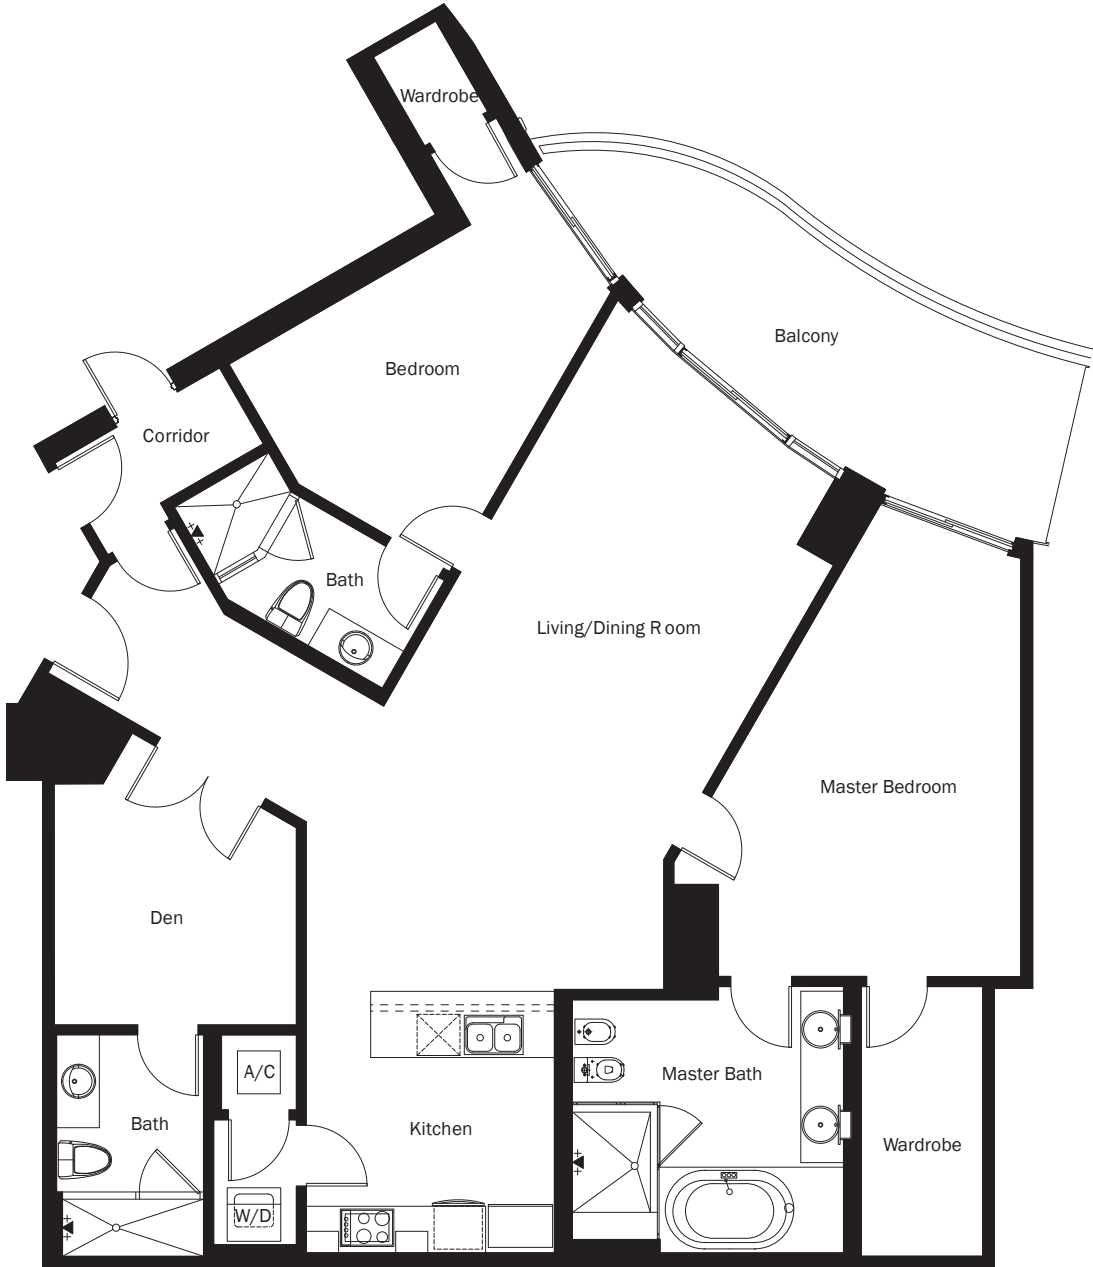

# Trump Tower 1,2,3

Sunny Isles Beach

## Unit 07

2 BEDROOMS 3 BATHS

INTERIOR AREA: 2106 SQ. FT. 197 M<sup>2</sup>

EXTERIOR AREA: 322 SQ. FT. 30 M<sup>2</sup>