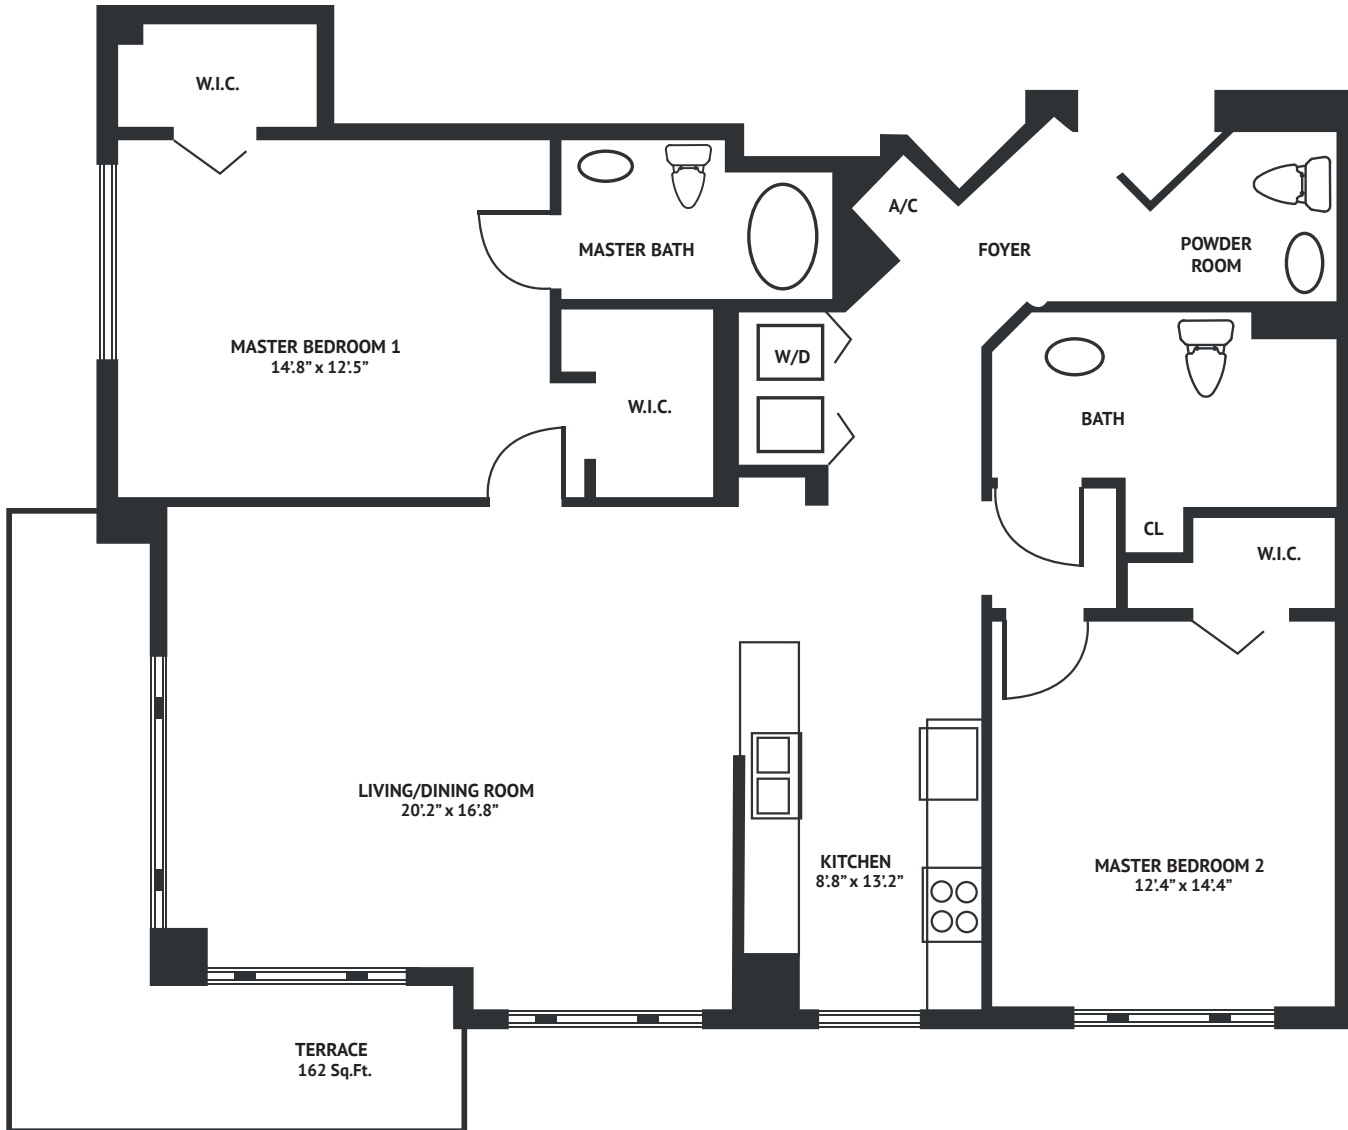

2080 Hallandale
Hallandale Beach

Unit 01,02

2 BEDROOMS 2.5 BATHS

INTERIOR AREA: 1220 SQ. FT. 113 M²

EXTERIOR AREA: 162 SQ. FT. 15 M²

www.MiamiResidence.com

305-751-1000

Miami Residence Realty