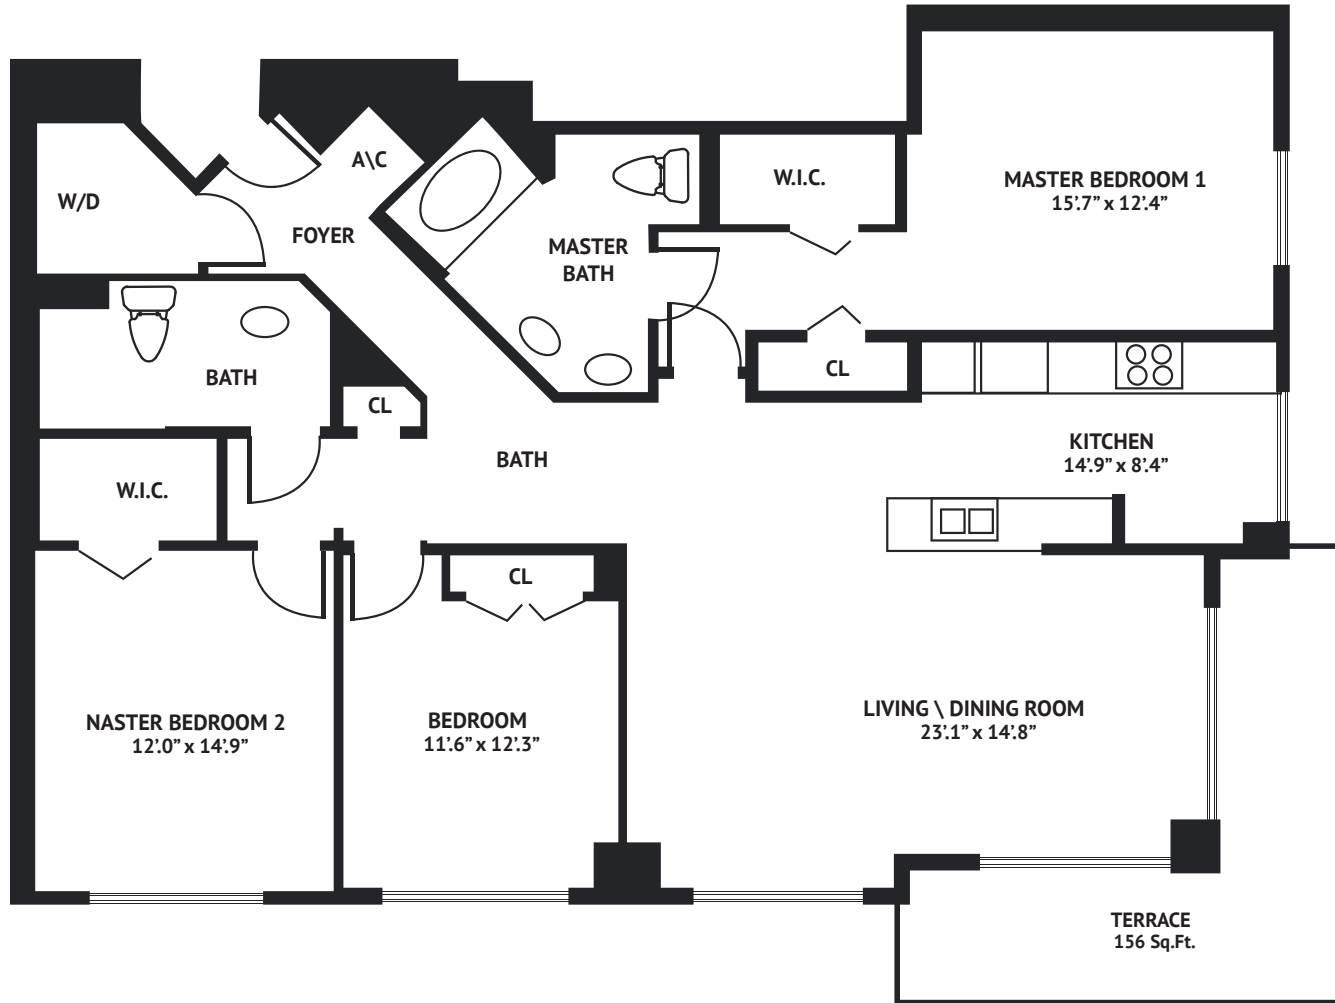

2080 Hallandale

Hallandale Beach

Unit 11

3 BEDROOMS 2 BATHS

INTERIOR AREA: 1450 SQ. FT. 135 M²

EXTERIOR AREA: 156 SQ. FT. 14 M²

www.MiamiResidence.com

305-751-1000