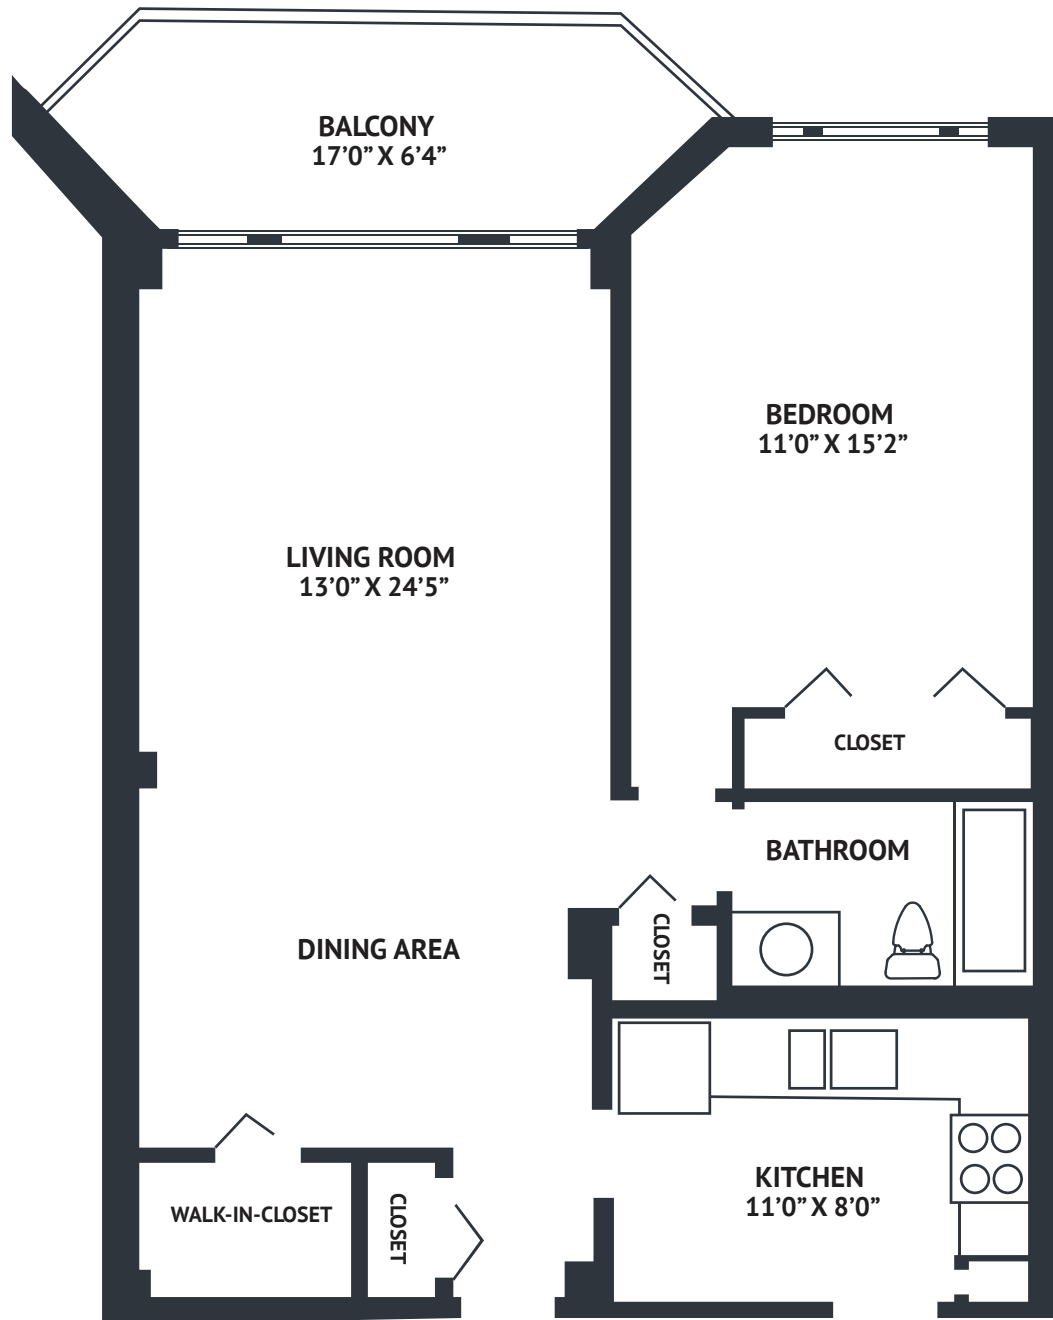

Hemispheres Bay North  
Hallandale Beach

S	Q	N	L	J	H	A	B	D	F
R	P	M	K	C	E	G			

P

1 BEDROOMS 1 BATHS

INTERIOR AREA: 798 SQ. FT. 74 M<sup>2</sup>