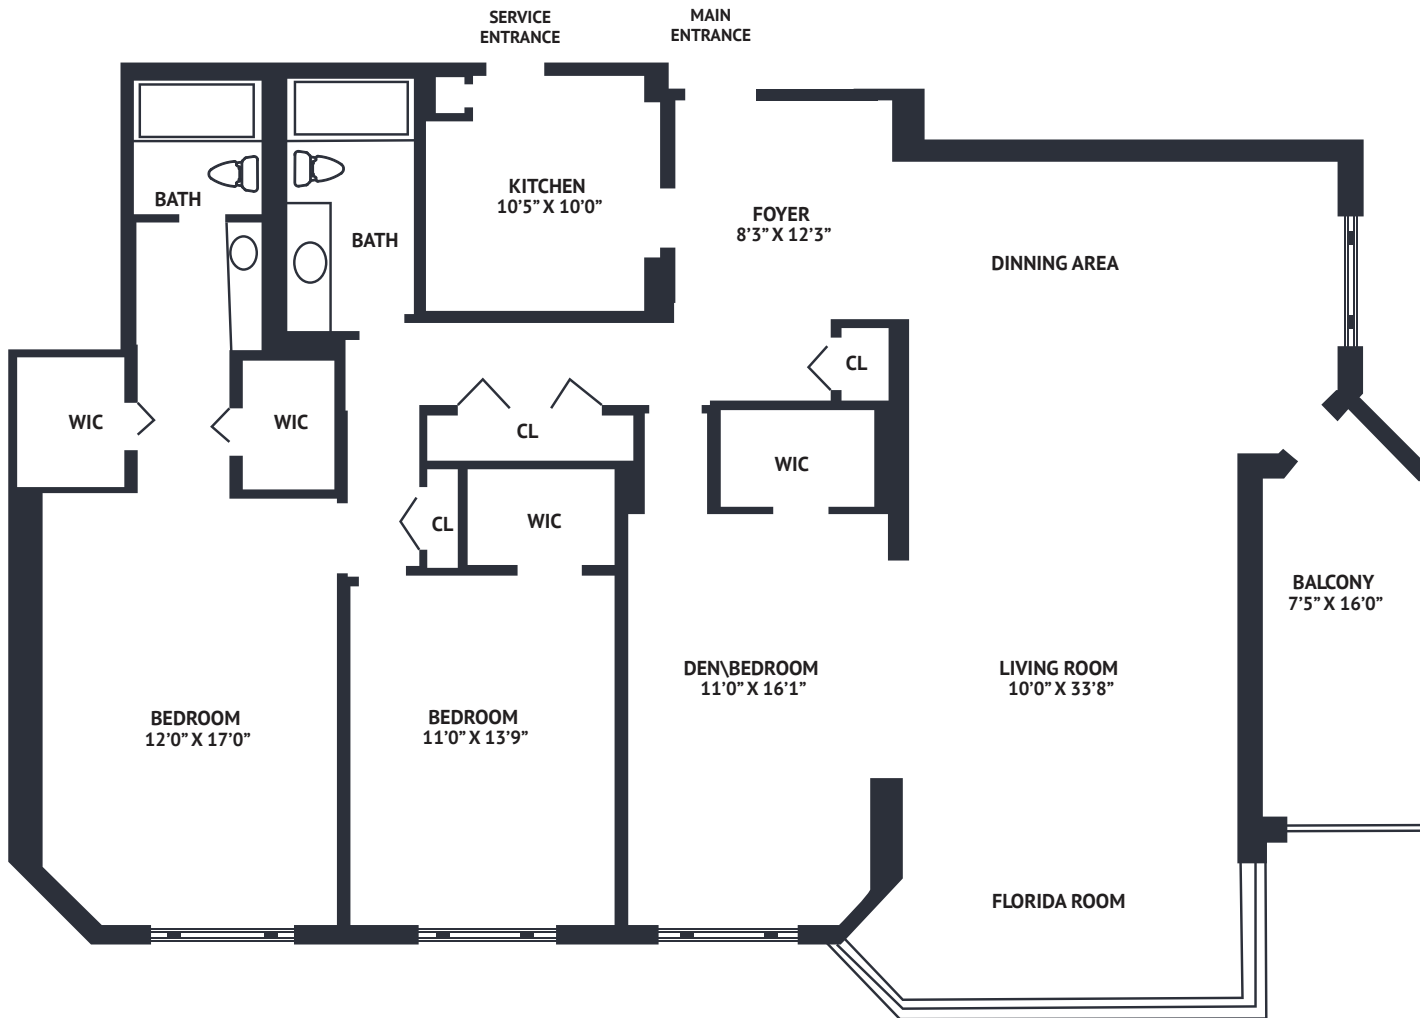

Hemispheres Bay South

Hallandale Beach

F	D	B	H	K	M	P	
E	C	A	G	J	L	N	Q

Q

3 BEDROOMS 2.5 BATHS

INTERIOR AREA: 1740 SQ. FT. 162 M²

www.MiamiResidence.com

305-751-1000