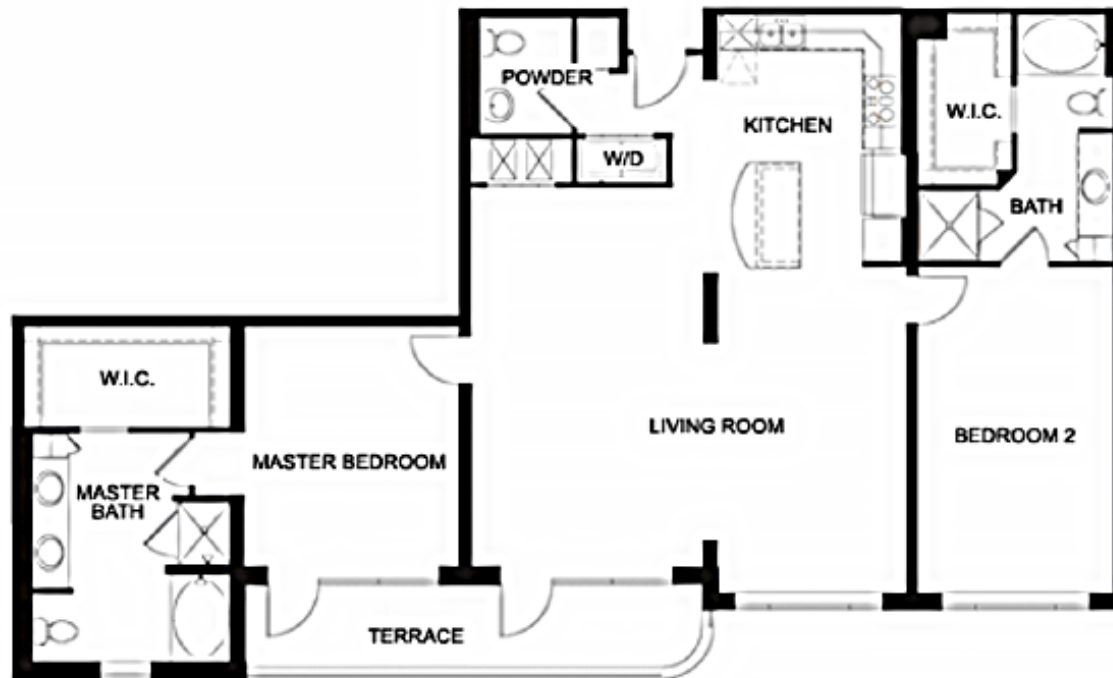

Ocean Marine Yacht Club
Hallandale Beach

Unit 04

2 BEDROOMS 2,5 BATHS

INTERIOR AREA: 1748 SQ. FT. 162 M²

EXTERIOR AREA: 150 SQ. FT. 14 M²

www.MiamiResidence.com

305-751-1000

Miami Residence Realty