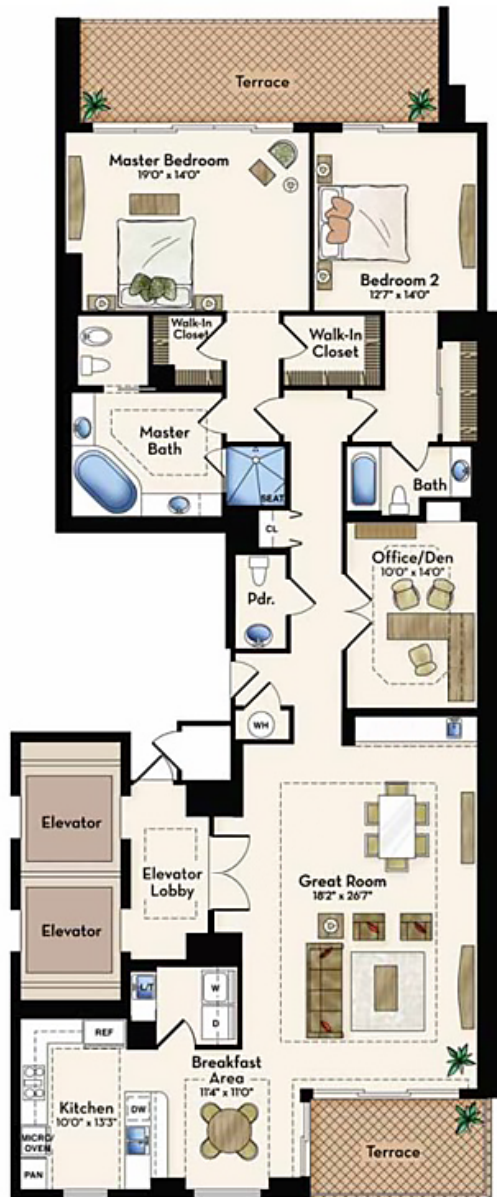

Diplomat Residences Hollywood Beach

Unit 03

2 BEDROOMS 2.5 BATHS

INTERIOR AREA: 2260 SQ. FT. 210 M²

EXTERIOR AREA: 339 SQ. FT. 31 M²

www.MiamiResidence.com

305-751-1000

Miami Residence Realty